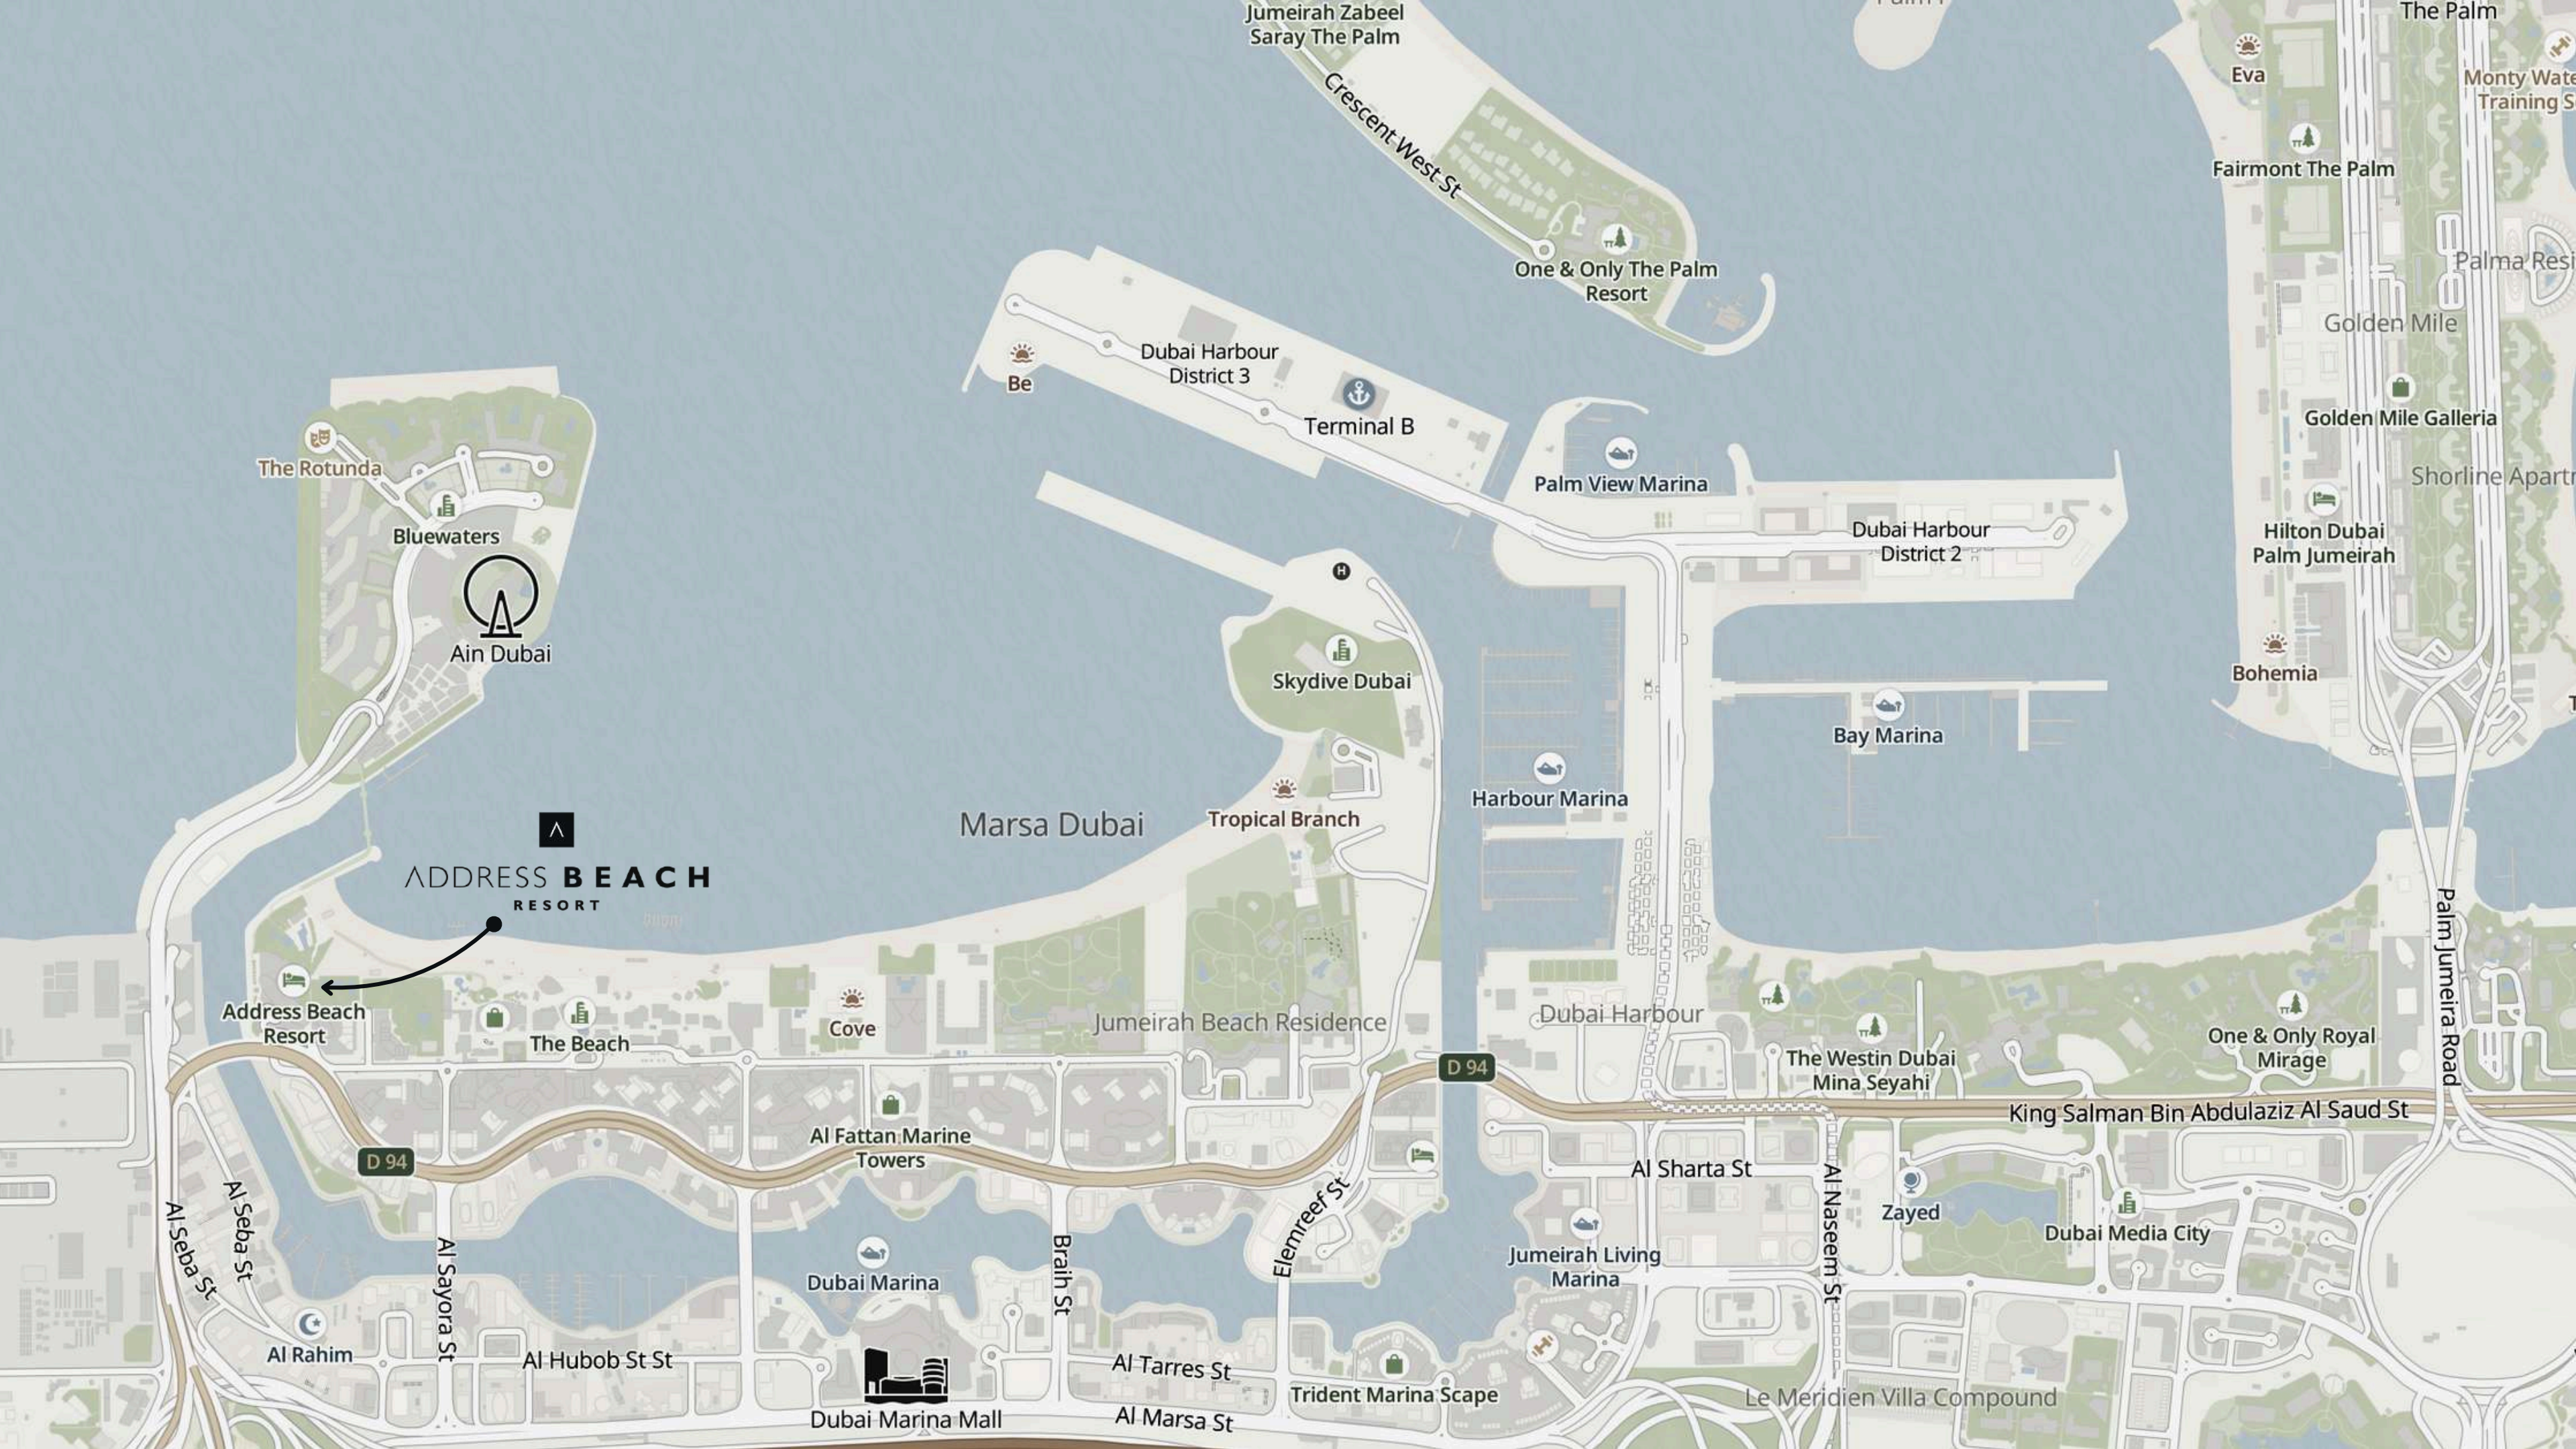

ADDRESS BEACH
RESORT

Address Beach Resort

The Rotunda

Bluewaters

Ain Dubai

Dubai Harbour District 3

Terminal B

One & Only The Palm Resort

Palm View Marina

Dubai Harbour District 2

Bay Marina

Harbour Marina

Marsa Dubai

Tropical Branch

Skydive Dubai

Jumeirah Beach Residence

Dubai Harbour

The Westin Dubai Mina Seyahi

One & Only Royal Mirage

The Beach

Cove

Al Fattan Marine Towers

Dubai Marina

Dubai Marina Mall

Al Tarres St

Al Marsa St

Trident Marina Scape

Jumeirah Living Marina

Al Sharta St

Zayed

Dubai Media City

Le Meridien Villa Compound

King Salman Bin Abdulaziz Al Saud St

Palm Jumeira Road

D 94

D 94

Al Seba St

Al Seba St

Al Sayora St

Al Rahim

Al Hubob St St

Braih St

Elemreef St

Al Naseem St