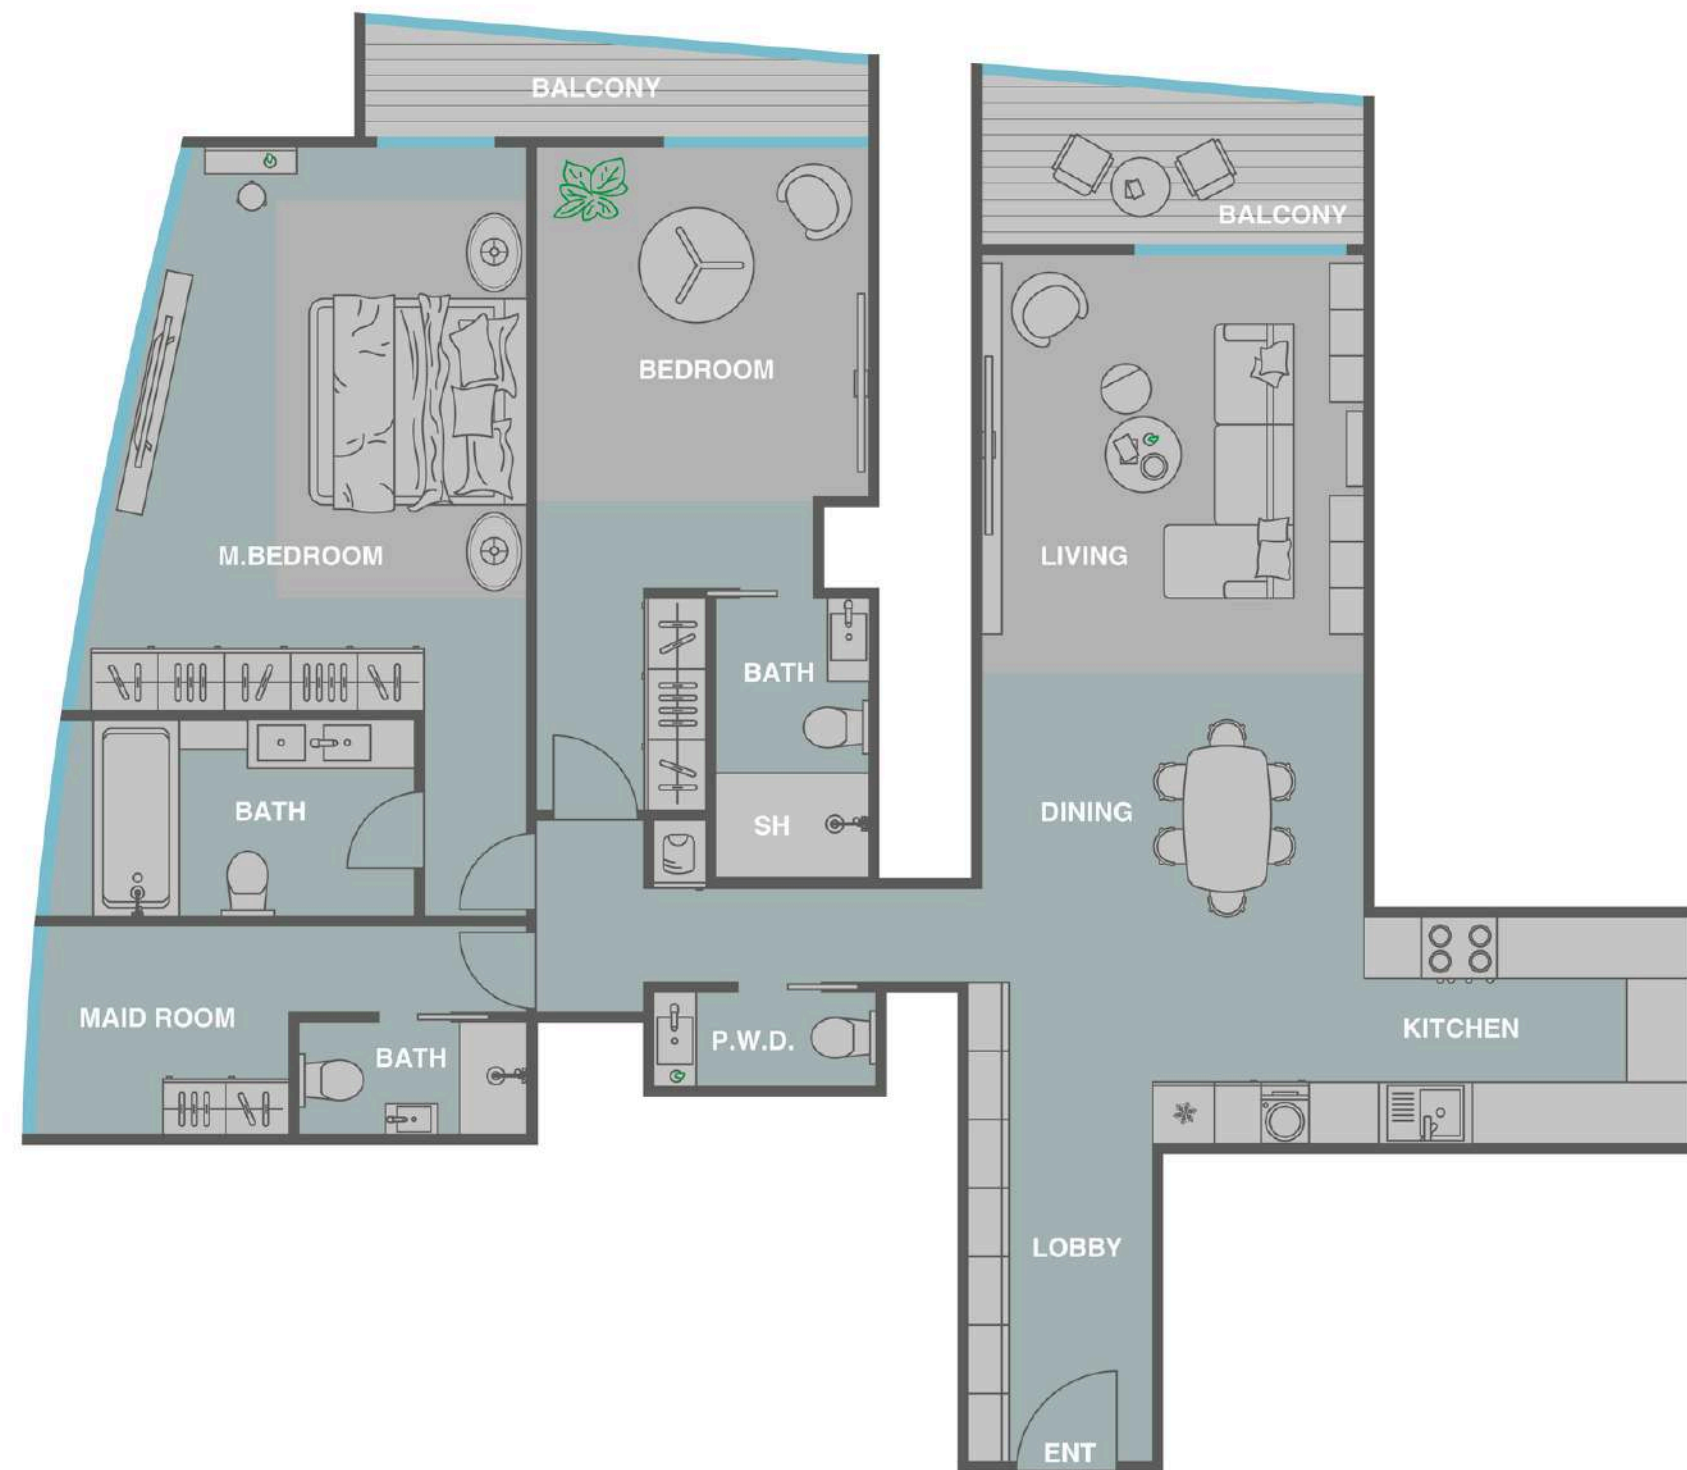

2 BEDROOM + MAID'S APARTMENT IN ADDRESS BEACH RESORT (JBR)

FULL PALM, BLUEWATERS, JBR VIEW 7 FLOOR

UPGRADED AND FURNISHED 1918 SQ.FT.

READY TO MOVE IN WITH MAID'S ROOM

NEW ON MARKET

AED 10 500 000

\$ 2 852 000

2-bedroom apartment in **Address Beach Resort**

- 1918 sq.ft. • 7 floor • Full Palm, Bluewaters, Sea, JBR and garden view • Two balconies
- Upgraded • Furnished
- Largest 2-BR in the building

ADDRESS BEACH
RESORT

LIVING ROOM

ENTRANCE

LIVING, DINING AND KITCHEN

DINING

DINING AND KITCHEN

LIVING DETAILS

KITCHEN

KITCHEN