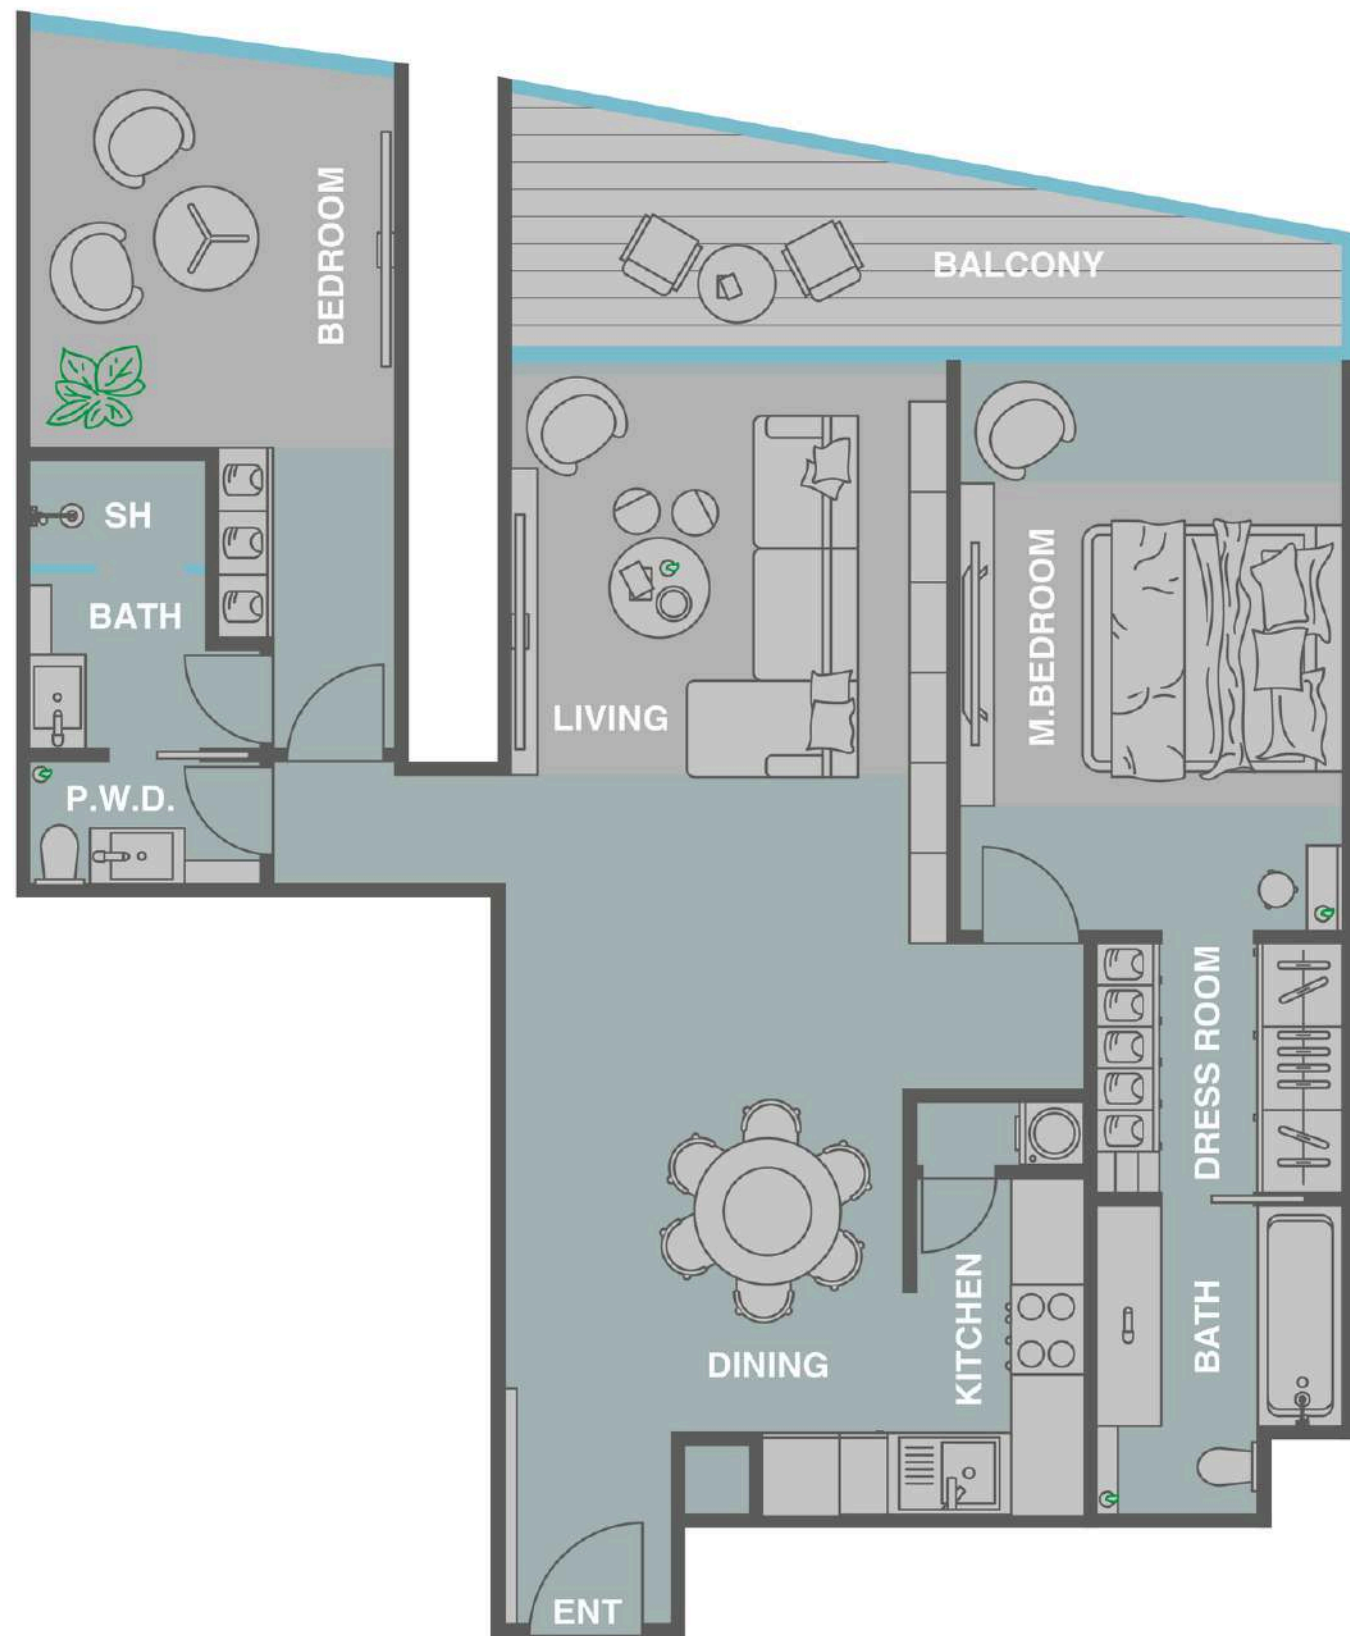

2 BEDROOM APARTMENT IN ADDRESS BEACH RESORT (JBR)

FULL PALM, BLUEWATERS, JBR VIEW 58 FLOOR

UPGRADED AND FURNISHED 1477 SQ.FT.

READY TO MOVE IN SMART HOME SYSTEM

NEW ON MARKET

AED 10 500 000

\$ 2 852 000

2-bedroom apartment in **Address Beach Resort**

- 1477 sq.ft. • 58 floor • Full Palm, Bluewaters, Sea and JBR view
- Big cozy terrace • Upgraded
- Furnished • With laundry room

ADDRESS BEACH
RESORT

Address Beach
Resort

The Beach

Al Fattan Marine
Towers

LADIES TABLE IN MASTER BEDROOM

MASTER WARDROBE

MASTER BATHROOM

MASTER BATHROOM

MASTER BATHROOM

GUEST BEDROOM

GUEST BEDROOM

GUEST BEDROOM DETAILS