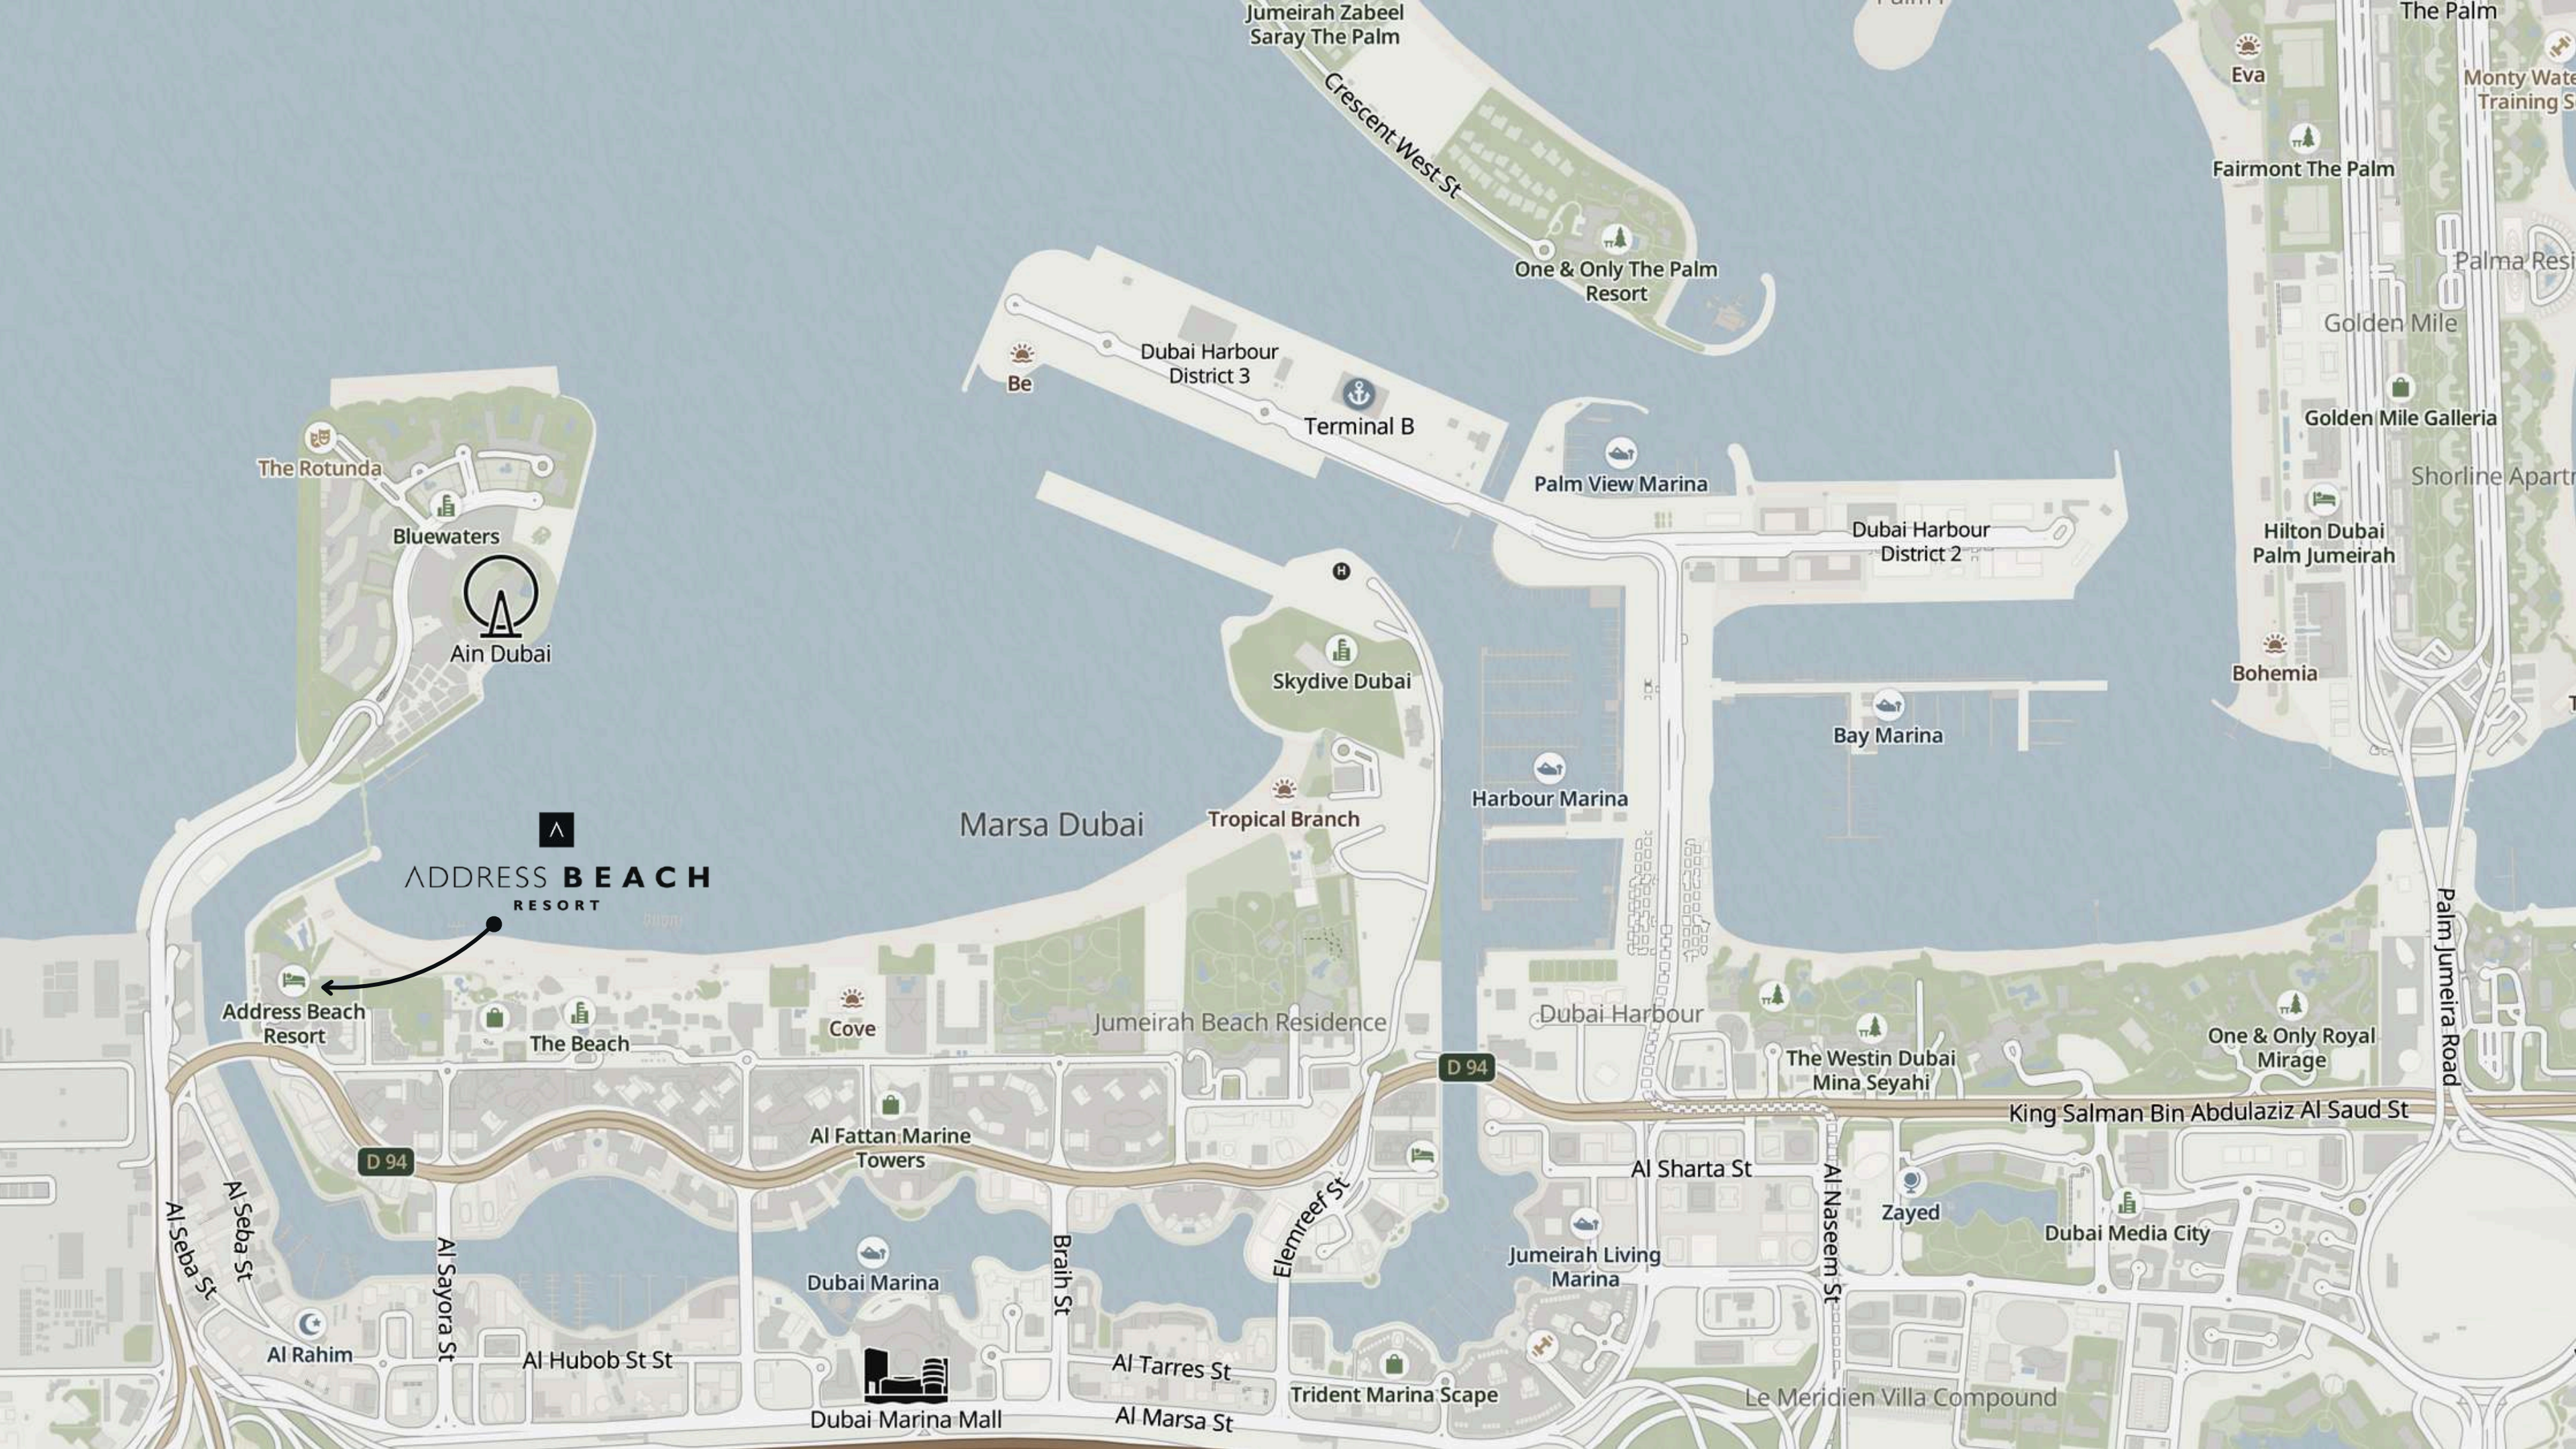

ADDRESS BEACH
RESORT

Address Beach
Resort

The Beach

Al Fattan Marine
Towers

Dubai Marina

Dubai Marina Mall

Jumeirah Beach Residence

Al Tarres St

Al Marsa St

Skydive Dubai

Tropical Branch

Dubai Harbour
District 3

Terminal B

One & Only The Palm
Resort

Palm View Marina

Harbour Marina

Dubai Harbour

Jumeirah Living
Marina

Trident Marina Scape

Dubai Harbour
District 2

Bay Marina

The Westin Dubai
Mina Seyahi

Al Sharta St

Le Meridien Villa Compound

Fairmont The Palm

Golden Mile

Golden Mile Galleria

Hilton Dubai
Palm Jumeirah

Bohemia

One & Only Royal
Mirage

King Salman Bin Abdulaziz Al Saud St

Dubai Media City

Zayed

Monty Water
Training S

Palma Res

Shorline Apart

Palm Jumeira Road

The Palm

Eva

Be

The Rotunda

Bluewaters

Ain Dubai

D 94

D 94

Al Seba St

Al Seba St

Al Sayora St

Al Hubob St St

Braih St

Elemreef St

Al Naseem St

Palm Jumeira Road