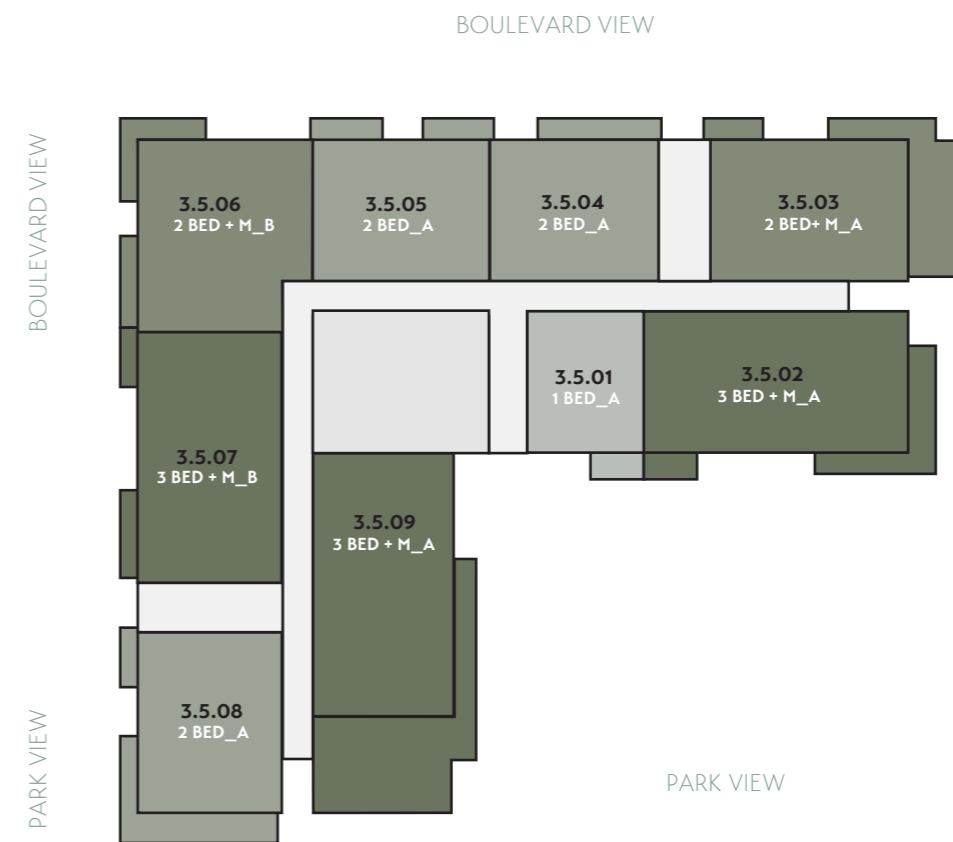

Fifth Floor

Key

- 1 BEDROOM
- 2 BEDROOM
- 2 BEDROOM + MAID
- 3 BEDROOM + MAID
- COMMUNAL
- CORE

Site Plan