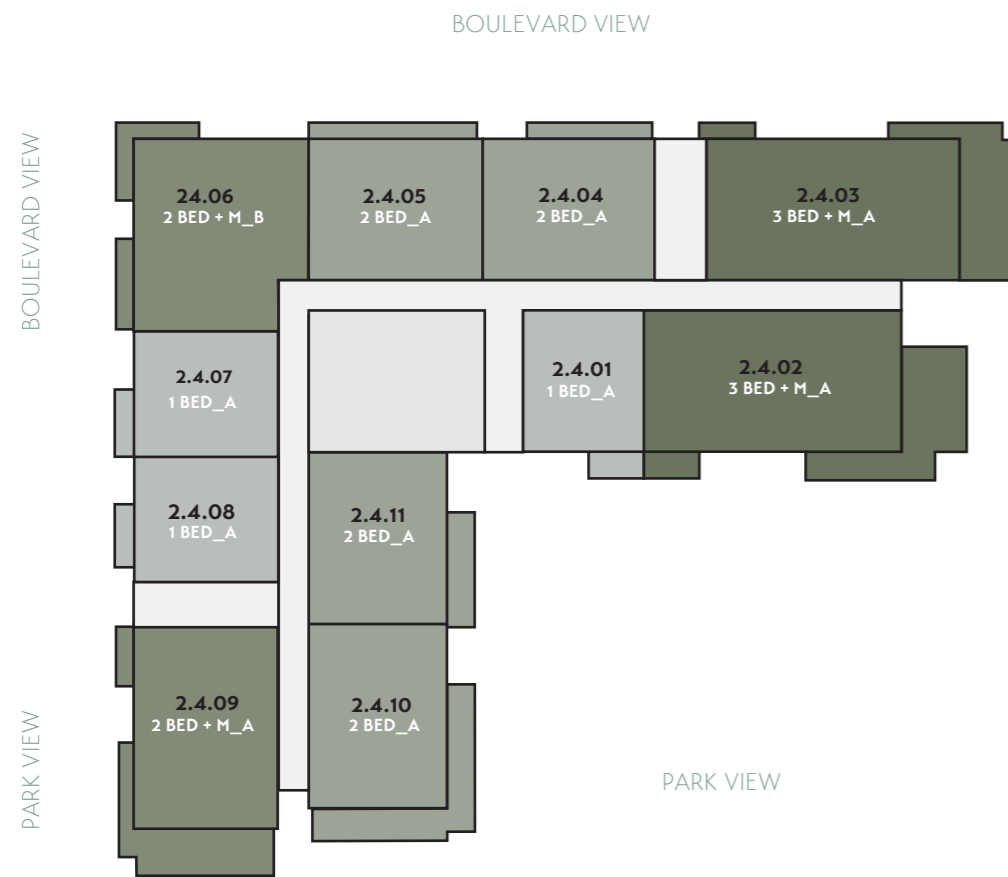

SAMA YAS

BUILDING 2

Ground Floor

First Floor

Key

- 1 BEDROOM
- 2 BEDROOM
- 2 BEDROOM + MAID
- 3 BEDROOM + MAID
- 2 BEDROOM DPLX
- 2 BEDROOM + MAID DPLX
- 3 BEDROOM + MAID DPLX
- COMMUNAL
- CORE

Site Plan

SAMA YAS

BUILDING 2

Second Floor

Third Floor

Key

- 1 BEDROOM
- 2 BEDROOM
- 2 BEDROOM + MAID
- 3 BEDROOM + MAID
- COMMUNAL
- CORE

Site Plan

SAMA YAS

BUILDING 2

Fourth Floor

Fifth Floor

Key

- 1 BEDROOM
- 2 BEDROOM
- 2 BEDROOM + MAID
- 3 BEDROOM + MAID
- COMMUNAL
- CORE

Site Plan

SAMA YAS

BUILDING 2

Sixth Floor

Key

- 1 BEDROOM
- 2 BEDROOM
- 2 BEDROOM + MAID
- 3 BEDROOM + MAID
- 2 BEDROOM DPLX
- 2 BEDROOM + MAID DPLX
- 3 BEDROOM + MAID DPLX
- COMMUNAL
- CORE

Site Plan

NOT TO SCALE. INDICATIVE ONLY.

SAMA YAS

BUILDING 3