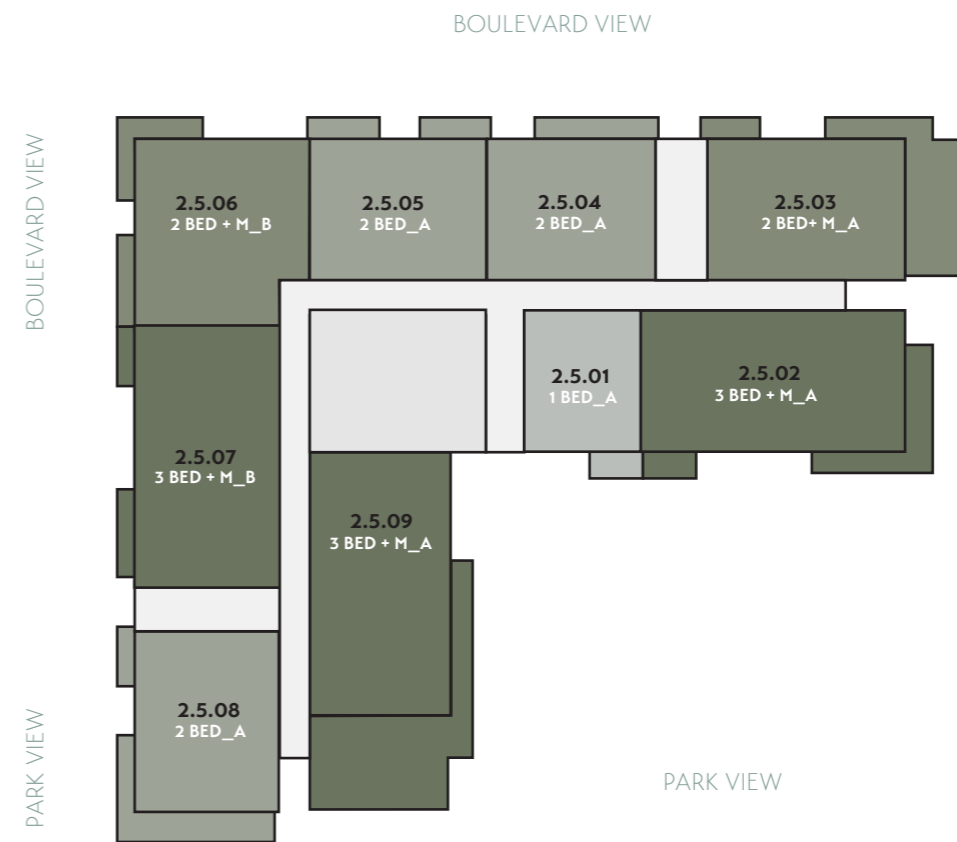

SAMA YAS

BUILDING 2

Ground Floor

First Floor

Key

- 1 BEDROOM
- 2 BEDROOM
- 2 BEDROOM + MAID
- 3 BEDROOM + MAID
- 2 BEDROOM DPLX
- 2 BEDROOM + MAID DPLX
- 3 BEDROOM + MAID DPLX
- COMMUNAL
- CORE

Site Plan

SAMA YAS

BUILDING 2

Second Floor

Third Floor

Key

- 1 BEDROOM
- 2 BEDROOM
- 2 BEDROOM + MAID
- 3 BEDROOM + MAID
- COMMUNAL
- CORE

Site Plan

SAMA YAS

BUILDING 2

Fourth Floor

Fifth Floor

Key

- 1 BEDROOM
- 2 BEDROOM
- 2 BEDROOM + MAID
- 3 BEDROOM + MAID
- COMMUNAL
- CORE

Site Plan

SAMA YAS

BUILDING 2

Sixth Floor

Key

- 1 BEDROOM
- 2 BEDROOM
- 2 BEDROOM + MAID
- 3 BEDROOM + MAID
- 2 BEDROOM DPLX
- 2 BEDROOM + MAID DPLX
- 3 BEDROOM + MAID DPLX
- COMMUNAL
- CORE

Site Plan

NOT TO SCALE. INDICATIVE ONLY.

SAMA YAS

BUILDING 3