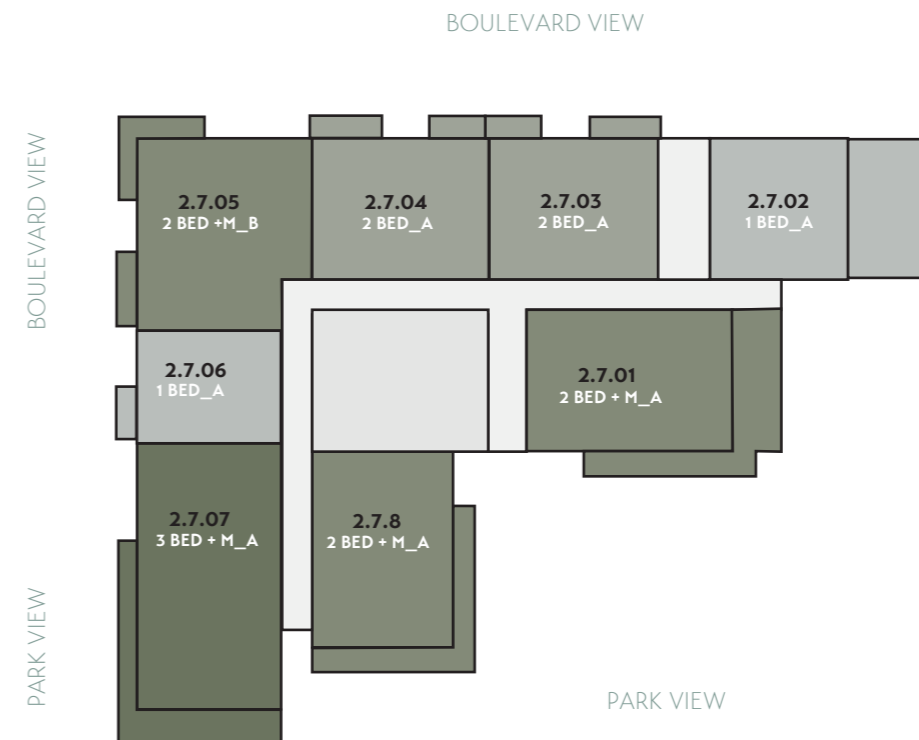

BUILDING 2

Second Floor

Third Floor

Key

- 1 BEDROOM
- 2 BEDROOM
- 2 BEDROOM + MAID
- 3 BEDROOM + MAID
- COMMUNAL
- CORE

Site Plan

SAMA YAS

BUILDING 2

Fourth Floor

Fifth Floor

Key

- 1 BEDROOM
- 2 BEDROOM
- 2 BEDROOM + MAID
- 3 BEDROOM + MAID
- COMMUNAL
- CORE

Site Plan

SAMA YAS

BUILDING 2

Sixth Floor

Seventh Floor

Key

- 1 BEDROOM
- 2 BEDROOM
- 2 BEDROOM + MAID
- 3 BEDROOM + MAID
- COMMUNAL
- CORE

Site Plan

SAMA YAS

BUILDING 3

Ground Floor

First Floor

Key

- 1 BEDROOM
- 2 BEDROOM
- 2 BEDROOM + MAID
- 3 BEDROOM + MAID
- 2 BEDROOM DPLX
- 2 BEDROOM + MAID DPLX
- 3 BEDROOM + MAID DPLX
- COMMUNAL
- CORE

Site Plan

NOT TO SCALE. INDICATIVE ONLY.

SAMA YAS

BUILDING 3