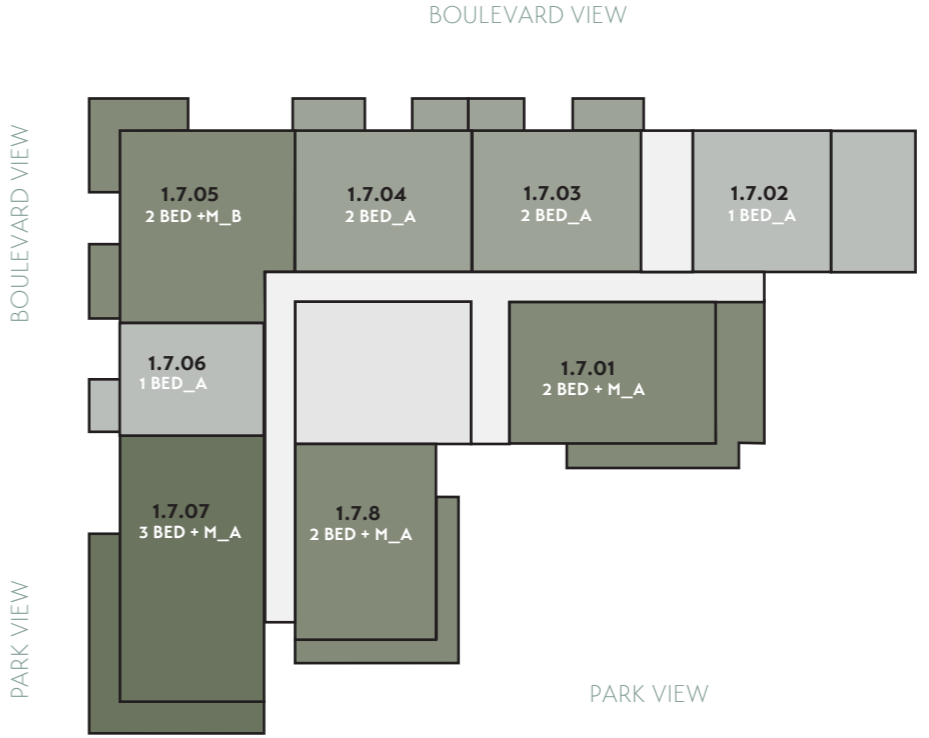

SAMA YAS

BUILDING 1

Ground Floor

First Floor

Key

- 2 BEDROOM DPLX
- 2 BEDROOM + MAID DPLX
- 3 BEDROOM + MAID DPLX
- 1 BEDROOM
- 2 BEDROOM
- 2 BEDROOM + MAID
- 3 BEDROOM + MAID
- COMMUNAL
- CORE

Site Plan

NOT TO SCALE. INDICATIVE ONLY.

SAMA YAS

BUILDING 1

Second Floor

Third Floor

Key

- 1 BEDROOM
- 2 BEDROOM
- 2 BEDROOM + MAID
- 3 BEDROOM + MAID
- COMMUNAL
- CORE

Site Plan

NOT TO SCALE. INDICATIVE ONLY.

SAMA YAS

BUILDING 1

Fourth Floor

Fifth Floor

Key

- 1 BEDROOM
- 2 BEDROOM
- 2 BEDROOM + MAID
- 3 BEDROOM + MAID
- COMMUNAL
- CORE

Site Plan

NOT TO SCALE. INDICATIVE ONLY.

SAMA YAS

BUILDING 1

Sixth Floor

Seventh Floor

Key

- 1 BEDROOM
- 2 BEDROOM
- 2 BEDROOM + MAID
- 3 BEDROOM + MAID
- COMMUNAL
- CORE

Site Plan

NOT TO SCALE. INDICATIVE ONLY.