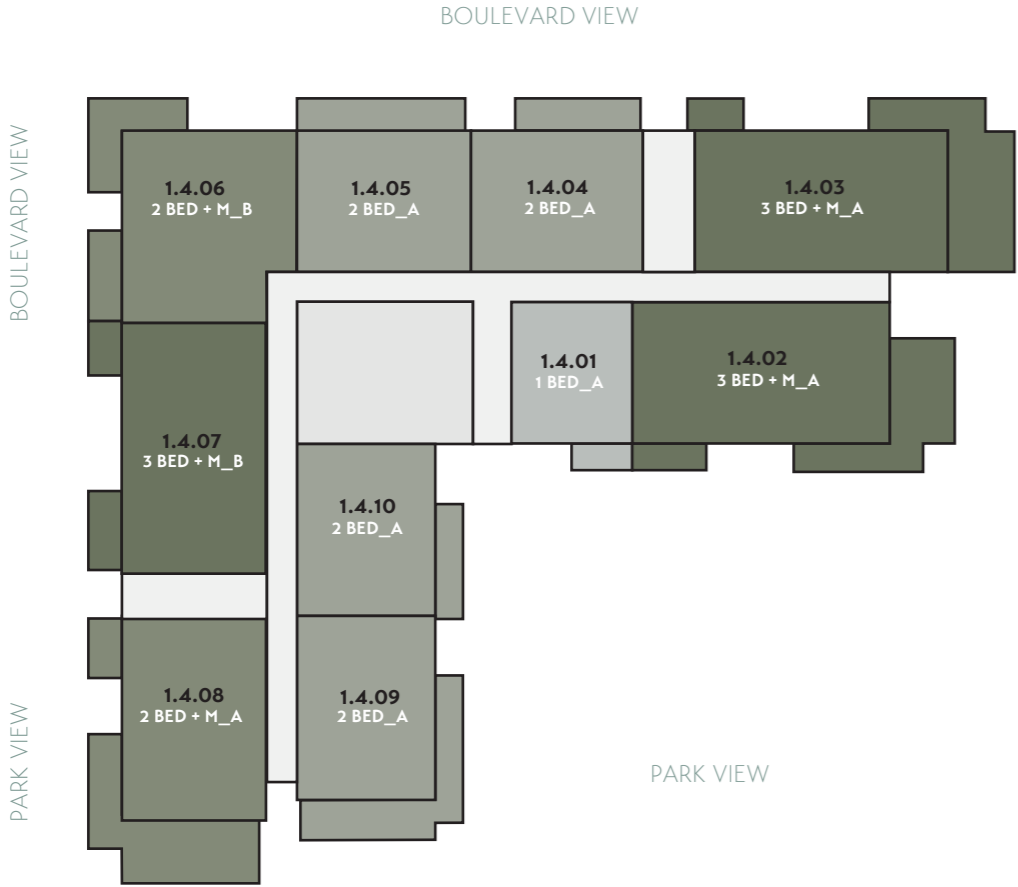

SAMA YAS

BUILDING 1

Ground Floor

First Floor

Key

- 2 BEDROOM DPLX
- 2 BEDROOM + MAID DPLX
- 3 BEDROOM + MAID DPLX
- 1 BEDROOM
- 2 BEDROOM
- 2 BEDROOM + MAID
- 3 BEDROOM + MAID
- COMMUNAL
- CORE

Site Plan

NOT TO SCALE. INDICATIVE ONLY.

SAMA YAS

BUILDING 1

Second Floor

Third Floor

Key

- 1 BEDROOM
- 2 BEDROOM
- 2 BEDROOM + MAID
- 3 BEDROOM + MAID
- COMMUNAL
- CORE

Site Plan

NOT TO SCALE. INDICATIVE ONLY.

SAMA YAS

BUILDING 1

Fourth Floor

Fifth Floor

Key

- 1 BEDROOM
- 2 BEDROOM
- 2 BEDROOM + MAID
- 3 BEDROOM + MAID
- COMMUNAL
- CORE

Site Plan

NOT TO SCALE. INDICATIVE ONLY.

SAMA YAS

BUILDING 1

Sixth Floor

Seventh Floor

Key

- 1 BEDROOM
- 2 BEDROOM
- 2 BEDROOM + MAID
- 3 BEDROOM + MAID
- COMMUNAL
- CORE

Site Plan

NOT TO SCALE. INDICATIVE ONLY.