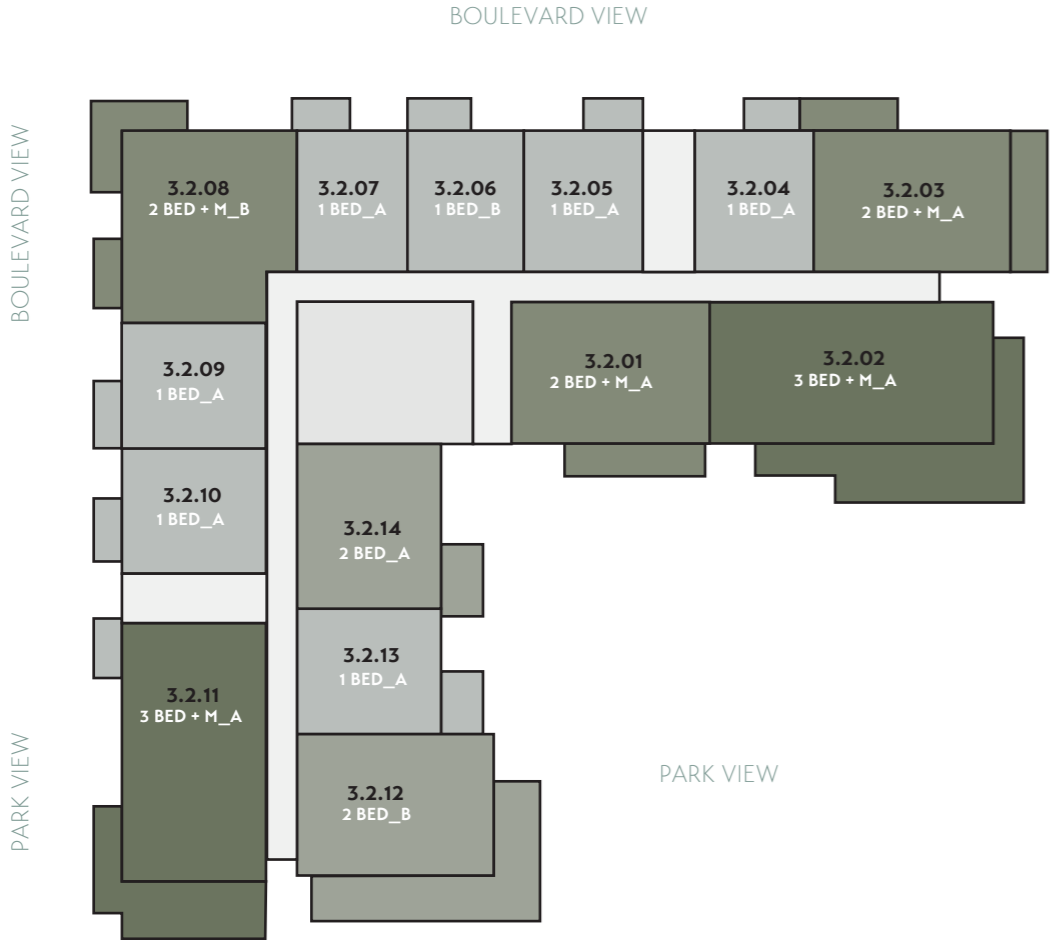

Key

- 1 BEDROOM
- 2 BEDROOM
- 2 BEDROOM + MAID
- 3 BEDROOM + MAID
- 2 BEDROOM DPLX
- 2 BEDROOM + MAID DPLX
- 3 BEDROOM + MAID DPLX
- COMMUNAL
- CORE

Site Plan

NOT TO SCALE. INDICATIVE ONLY.

SAMA YAS

BUILDING 3

Second Floor

Third Floor

Key

- 1 BEDROOM
- 2 BEDROOM
- 2 BEDROOM + MAID
- 3 BEDROOM + MAID
- COMMUNAL
- CORE

Site Plan

SAMA YAS

BUILDING 3

Fourth Floor