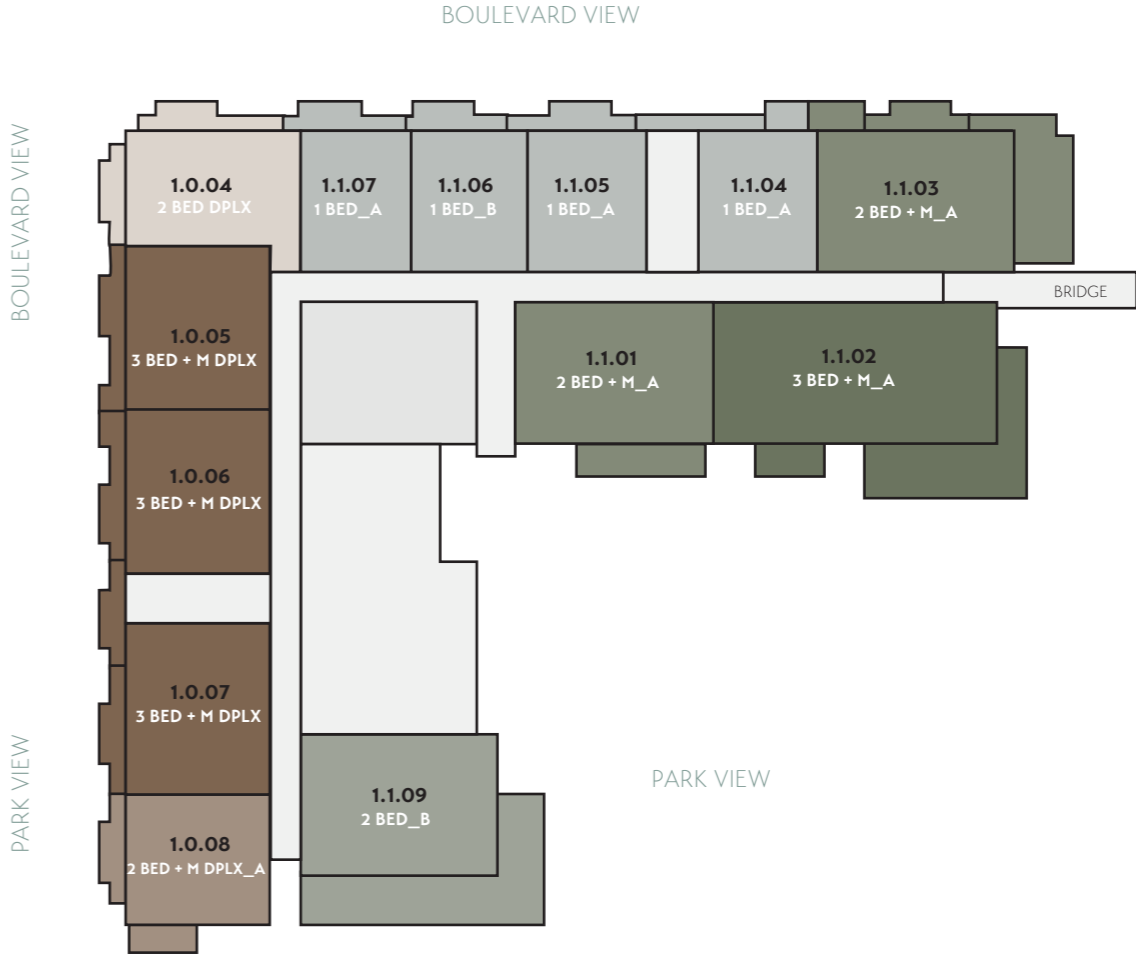

SAMA YAS

BUILDING 1

Ground Floor

First Floor

Key

- 2 BEDROOM DPLX
- 2 BEDROOM + MAID DPLX
- 3 BEDROOM + MAID DPLX
- 1 BEDROOM
- 2 BEDROOM
- 2 BEDROOM + MAID
- 3 BEDROOM + MAID
- COMMUNAL
- CORE

Site Plan

NOT TO SCALE. INDICATIVE ONLY.

SAMA YAS

BUILDING 1

Second Floor

Third Floor

Key

- 1 BEDROOM
- 2 BEDROOM
- 2 BEDROOM + MAID
- 3 BEDROOM + MAID
- COMMUNAL
- CORE

Site Plan

NOT TO SCALE. INDICATIVE ONLY.

SAMA YAS

BUILDING 1

Fourth Floor

Fifth Floor

Key

- 1 BEDROOM
- 2 BEDROOM
- 2 BEDROOM + MAID
- 3 BEDROOM + MAID
- COMMUNAL
- CORE

Site Plan

NOT TO SCALE. INDICATIVE ONLY.

SAMA YAS

BUILDING 1

Sixth Floor

Seventh Floor

Key

- 1 BEDROOM
- 2 BEDROOM
- 2 BEDROOM + MAID
- 3 BEDROOM + MAID
- COMMUNAL
- CORE

Site Plan

NOT TO SCALE. INDICATIVE ONLY.