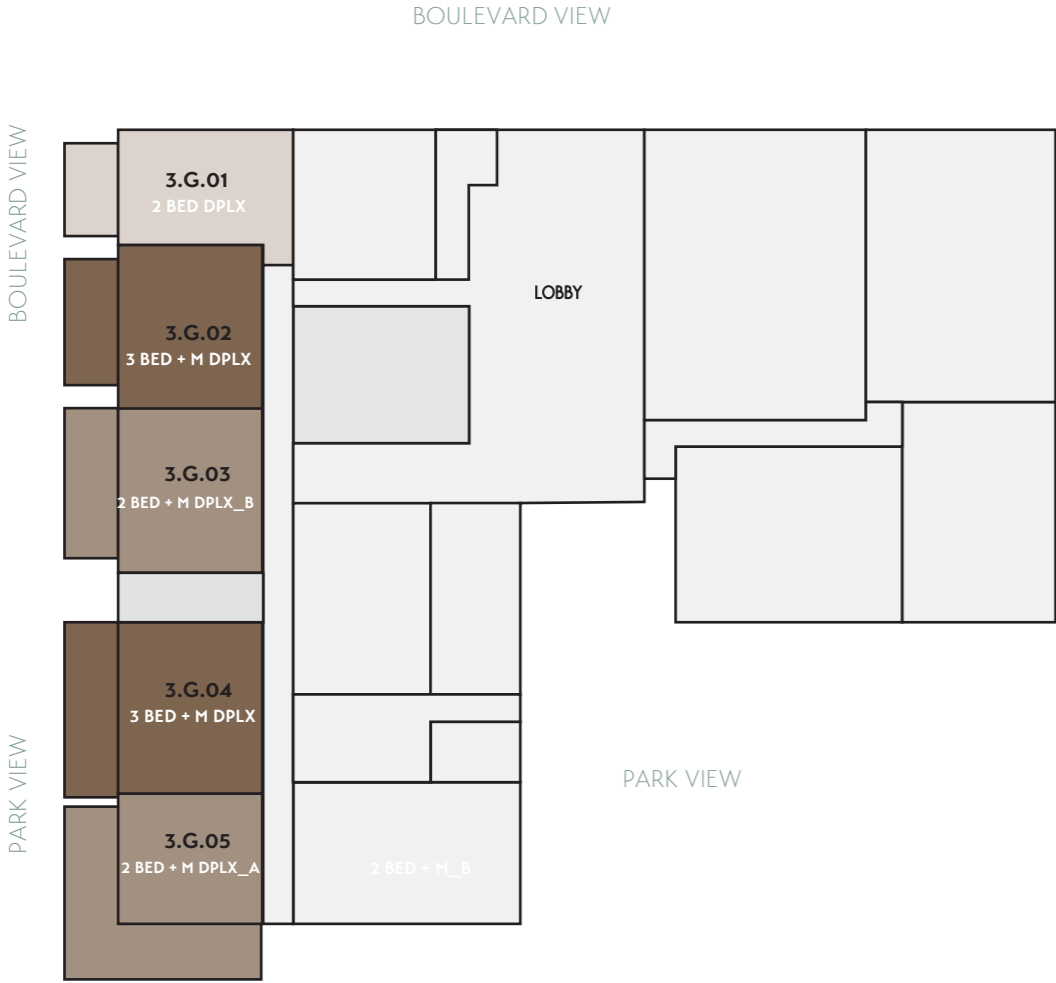

Seventh Floor

Key

- 1 BEDROOM
- 2 BEDROOM
- 2 BEDROOM + MAID
- 3 BEDROOM + MAID
- COMMUNAL
- CORE

Site Plan

SAMA YAS

BUILDING 3

Ground Floor

First Floor

Key

- 1 BEDROOM
- 2 BEDROOM
- 2 BEDROOM + MAID
- 3 BEDROOM + MAID
- 2 BEDROOM DPLX
- 2 BEDROOM + MAID DPLX
- 3 BEDROOM + MAID DPLX
- COMMUNAL
- CORE

Site Plan

NOT TO SCALE. INDICATIVE ONLY.

SAMA YAS

BUILDING 3