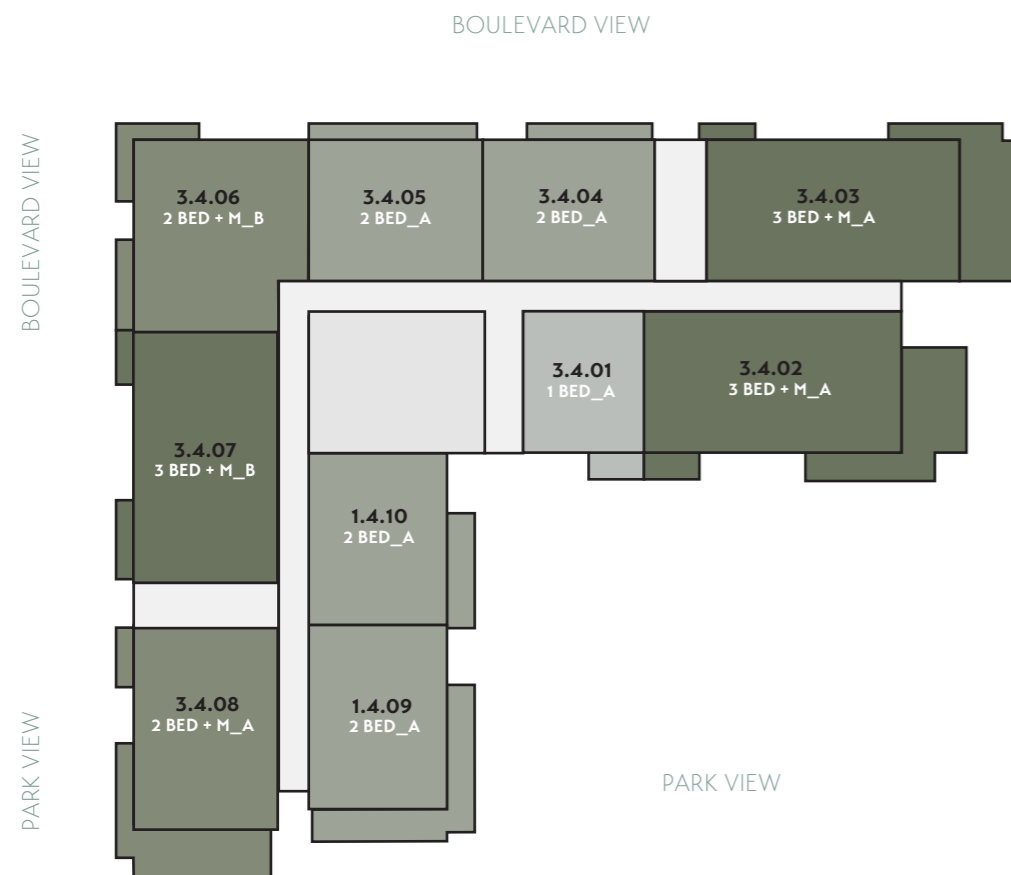

Key

- 1 BEDROOM
- 2 BEDROOM
- 2 BEDROOM + MAID
- 3 BEDROOM + MAID
- 2 BEDROOM DPLX
- 2 BEDROOM + MAID DPLX
- 3 BEDROOM + MAID DPLX
- COMMUNAL
- CORE

Site Plan

NOT TO SCALE. INDICATIVE ONLY.

SAMA YAS

BUILDING 3

Second Floor

Third Floor

Key

- 1 BEDROOM
- 2 BEDROOM
- 2 BEDROOM + MAID
- 3 BEDROOM + MAID
- COMMUNAL
- CORE

Site Plan

SAMA YAS

BUILDING 3

Fourth Floor

Fifth Floor

Key

- 1 BEDROOM
- 2 BEDROOM
- 2 BEDROOM + MAID
- 3 BEDROOM + MAID
- COMMUNAL
- CORE

Site Plan

SAMA YAS

BUILDING 3

Sixth Floor

Seventh Floor

Key

- 1 BEDROOM
- 2 BEDROOM
- 2 BEDROOM + MAID
- 3 BEDROOM + MAID
- COMMUNAL
- CORE

Site Plan