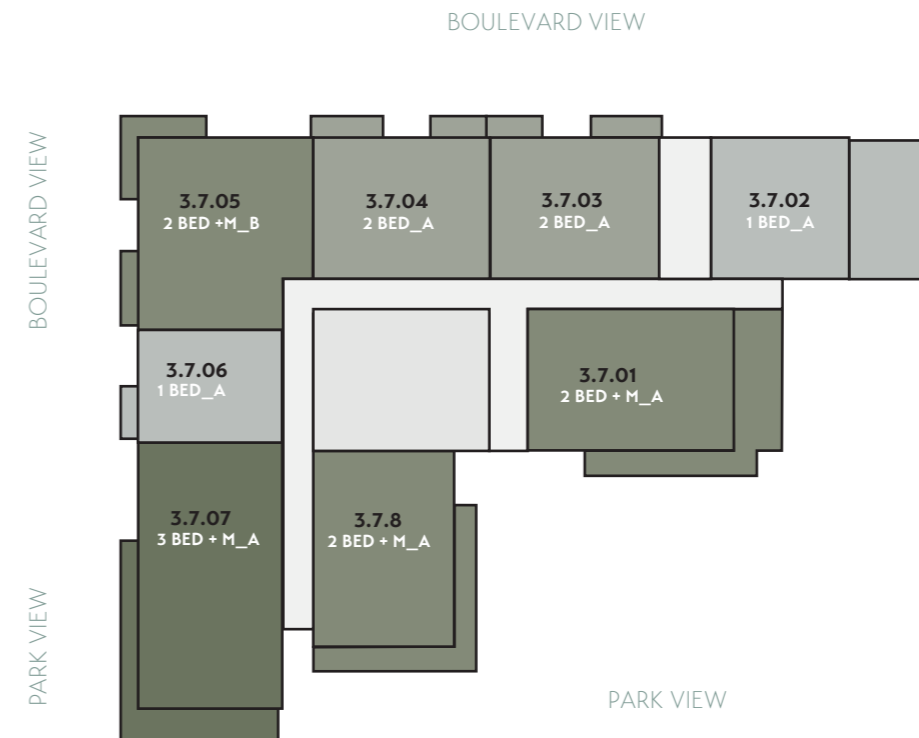

Key

- 1 BEDROOM
- 2 BEDROOM
- 2 BEDROOM + MAID
- 3 BEDROOM + MAID
- 2 BEDROOM DPLX
- 2 BEDROOM + MAID DPLX
- 3 BEDROOM + MAID DPLX
- COMMUNAL
- CORE

Site Plan

NOT TO SCALE. INDICATIVE ONLY.

SAMA YAS

BUILDING 3

Fifth Floor

Key

- 1 BEDROOM
- 2 BEDROOM
- 2 BEDROOM + MAID
- 3 BEDROOM + MAID
- COMMUNAL
- CORE

Site Plan

SAMA YAS

BUILDING 3

Sixth Floor

Seventh Floor

Key

- 1 BEDROOM
- 2 BEDROOM
- 2 BEDROOM + MAID
- 3 BEDROOM + MAID
- COMMUNAL
- CORE

Site Plan