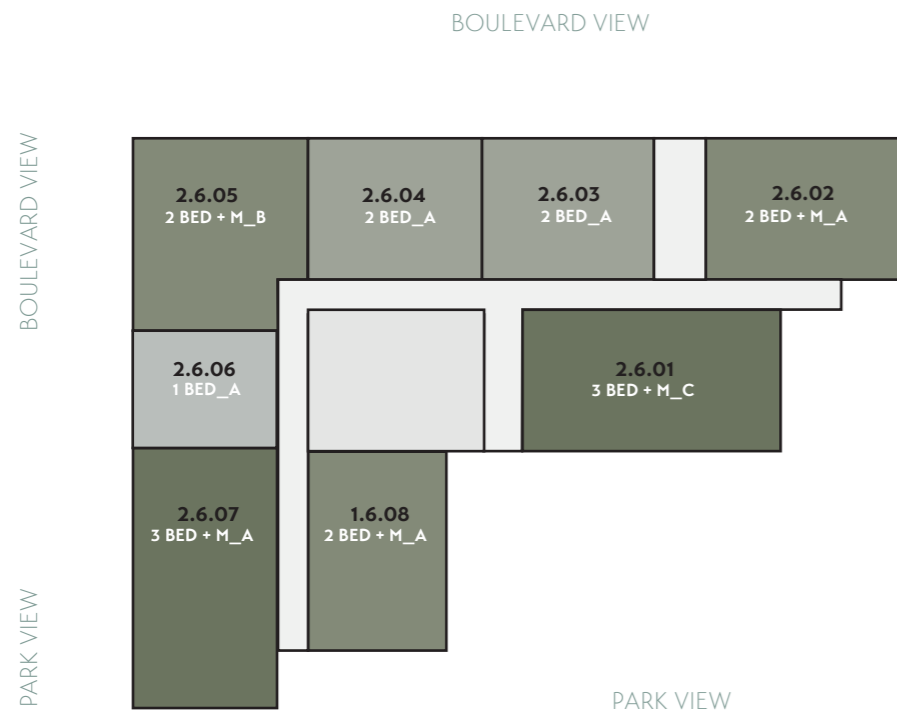

BUILDING 2

Second Floor

Third Floor

Key

- 1 BEDROOM
- 2 BEDROOM
- 2 BEDROOM + MAID
- 3 BEDROOM + MAID
- COMMUNAL
- CORE

Site Plan

SAMA YAS

BUILDING 2

Fourth Floor

Fifth Floor

Key

- 1 BEDROOM
- 2 BEDROOM
- 2 BEDROOM + MAID
- 3 BEDROOM + MAID
- COMMUNAL
- CORE

Site Plan

SAMA YAS

BUILDING 2

Sixth Floor

Seventh Floor

Key

- 1 BEDROOM
- 2 BEDROOM
- 2 BEDROOM + MAID
- 3 BEDROOM + MAID
- COMMUNAL
- CORE

Site Plan

SAMA YAS

BUILDING 3

Ground Floor

First Floor

Key

- 1 BEDROOM
- 2 BEDROOM
- 2 BEDROOM + MAID
- 3 BEDROOM + MAID
- 2 BEDROOM DPLX
- 2 BEDROOM + MAID DPLX
- 3 BEDROOM + MAID DPLX
- COMMUNAL
- CORE

Site Plan

NOT TO SCALE. INDICATIVE ONLY.

SAMA YAS

BUILDING 3