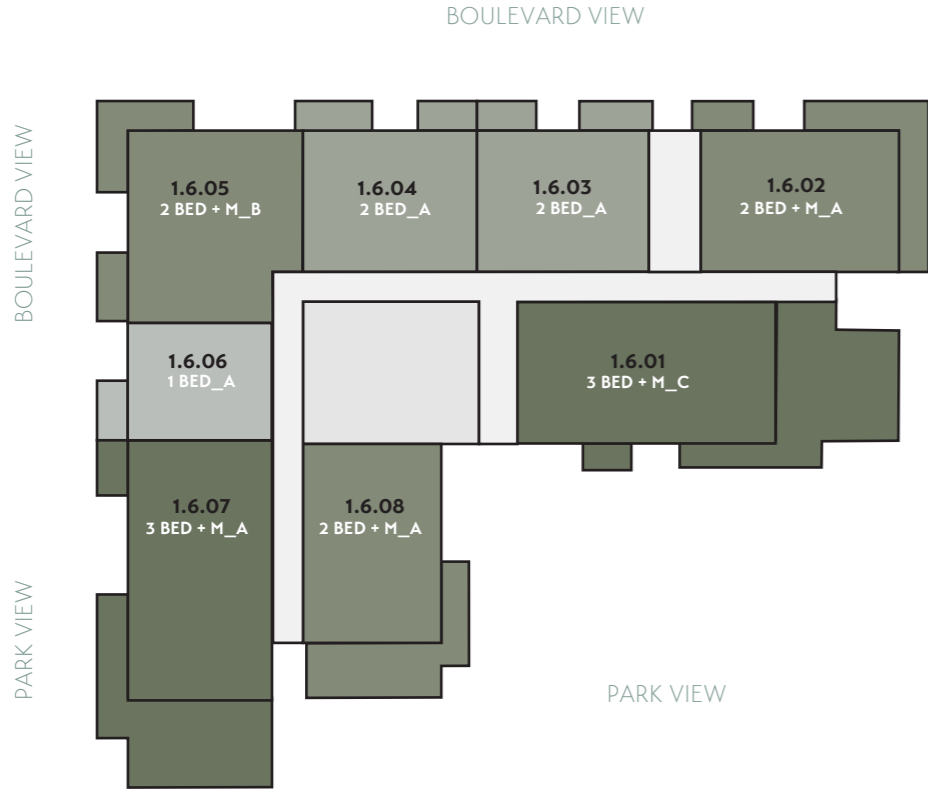

SAMA YAS

BUILDING 1

Ground Floor

First Floor

Key

- 2 BEDROOM DPLX
- 2 BEDROOM + MAID DPLX
- 3 BEDROOM + MAID DPLX
- 1 BEDROOM
- 2 BEDROOM
- 2 BEDROOM + MAID
- 3 BEDROOM + MAID
- COMMUNAL
- CORE

Site Plan

NOT TO SCALE. INDICATIVE ONLY.

SAMA YAS

BUILDING 1

Second Floor

Third Floor

Key

- 1 BEDROOM
- 2 BEDROOM
- 2 BEDROOM + MAID
- 3 BEDROOM + MAID
- COMMUNAL
- CORE

Site Plan

NOT TO SCALE. INDICATIVE ONLY.

SAMA YAS

BUILDING 1

Fourth Floor

Fifth Floor

Key

- 1 BEDROOM
- 2 BEDROOM
- 2 BEDROOM + MAID
- 3 BEDROOM + MAID
- COMMUNAL
- CORE

Site Plan

NOT TO SCALE. INDICATIVE ONLY.

SAMA YAS

BUILDING 1

Sixth Floor

Seventh Floor

Key

- 1 BEDROOM
- 2 BEDROOM
- 2 BEDROOM + MAID
- 3 BEDROOM + MAID
- COMMUNAL
- CORE

Site Plan

NOT TO SCALE. INDICATIVE ONLY.