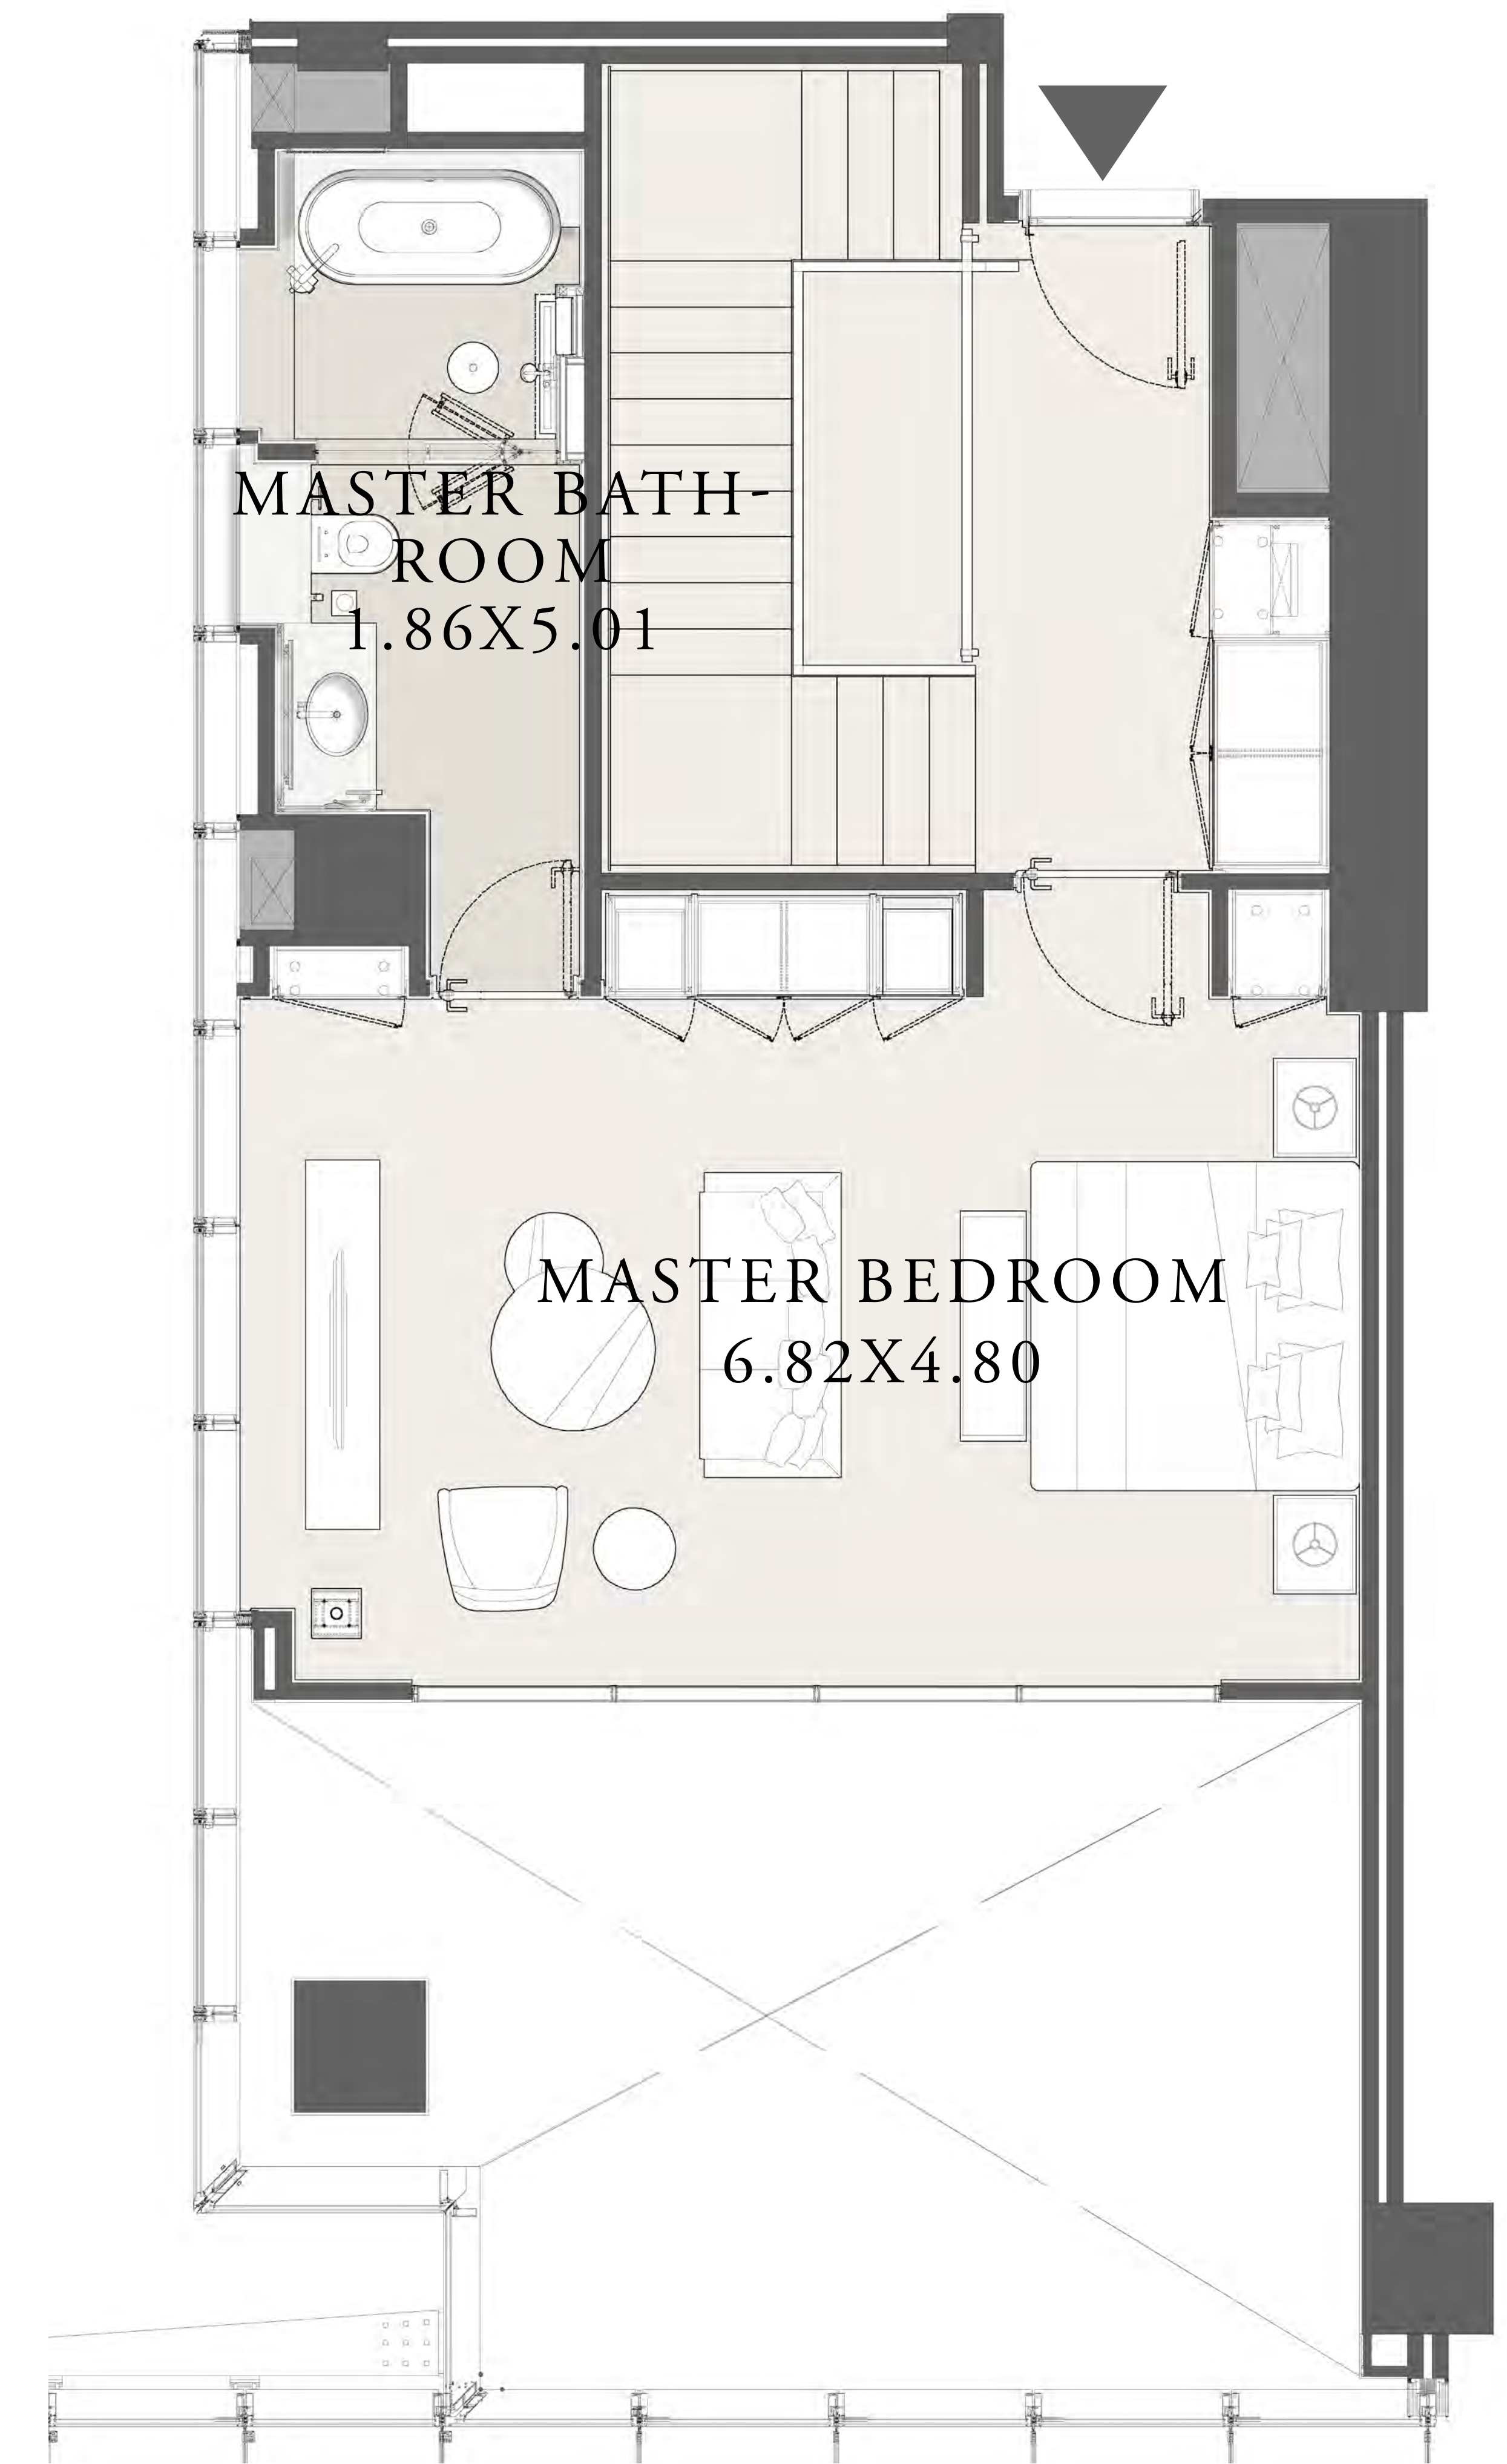

ITHRA DUBAI

ONE ZA'ABEEL

TOWER B

2 DUPLEX BEDROOMS-TYPE E+M

LEVEL 54/55 - 56/57 UNIT 08

SUITE AREA	207.21 SQ.M.	2,230 SQ.FT.
BALCONY AREA	24.23 SQ.M.	261 SQ.FT.
TOTAL AREA	231.44 SQ.M.	2,491 SQ.FT.

KEY PLAN

KEY SECTION

LOWER LEVEL

UPPER LEVEL