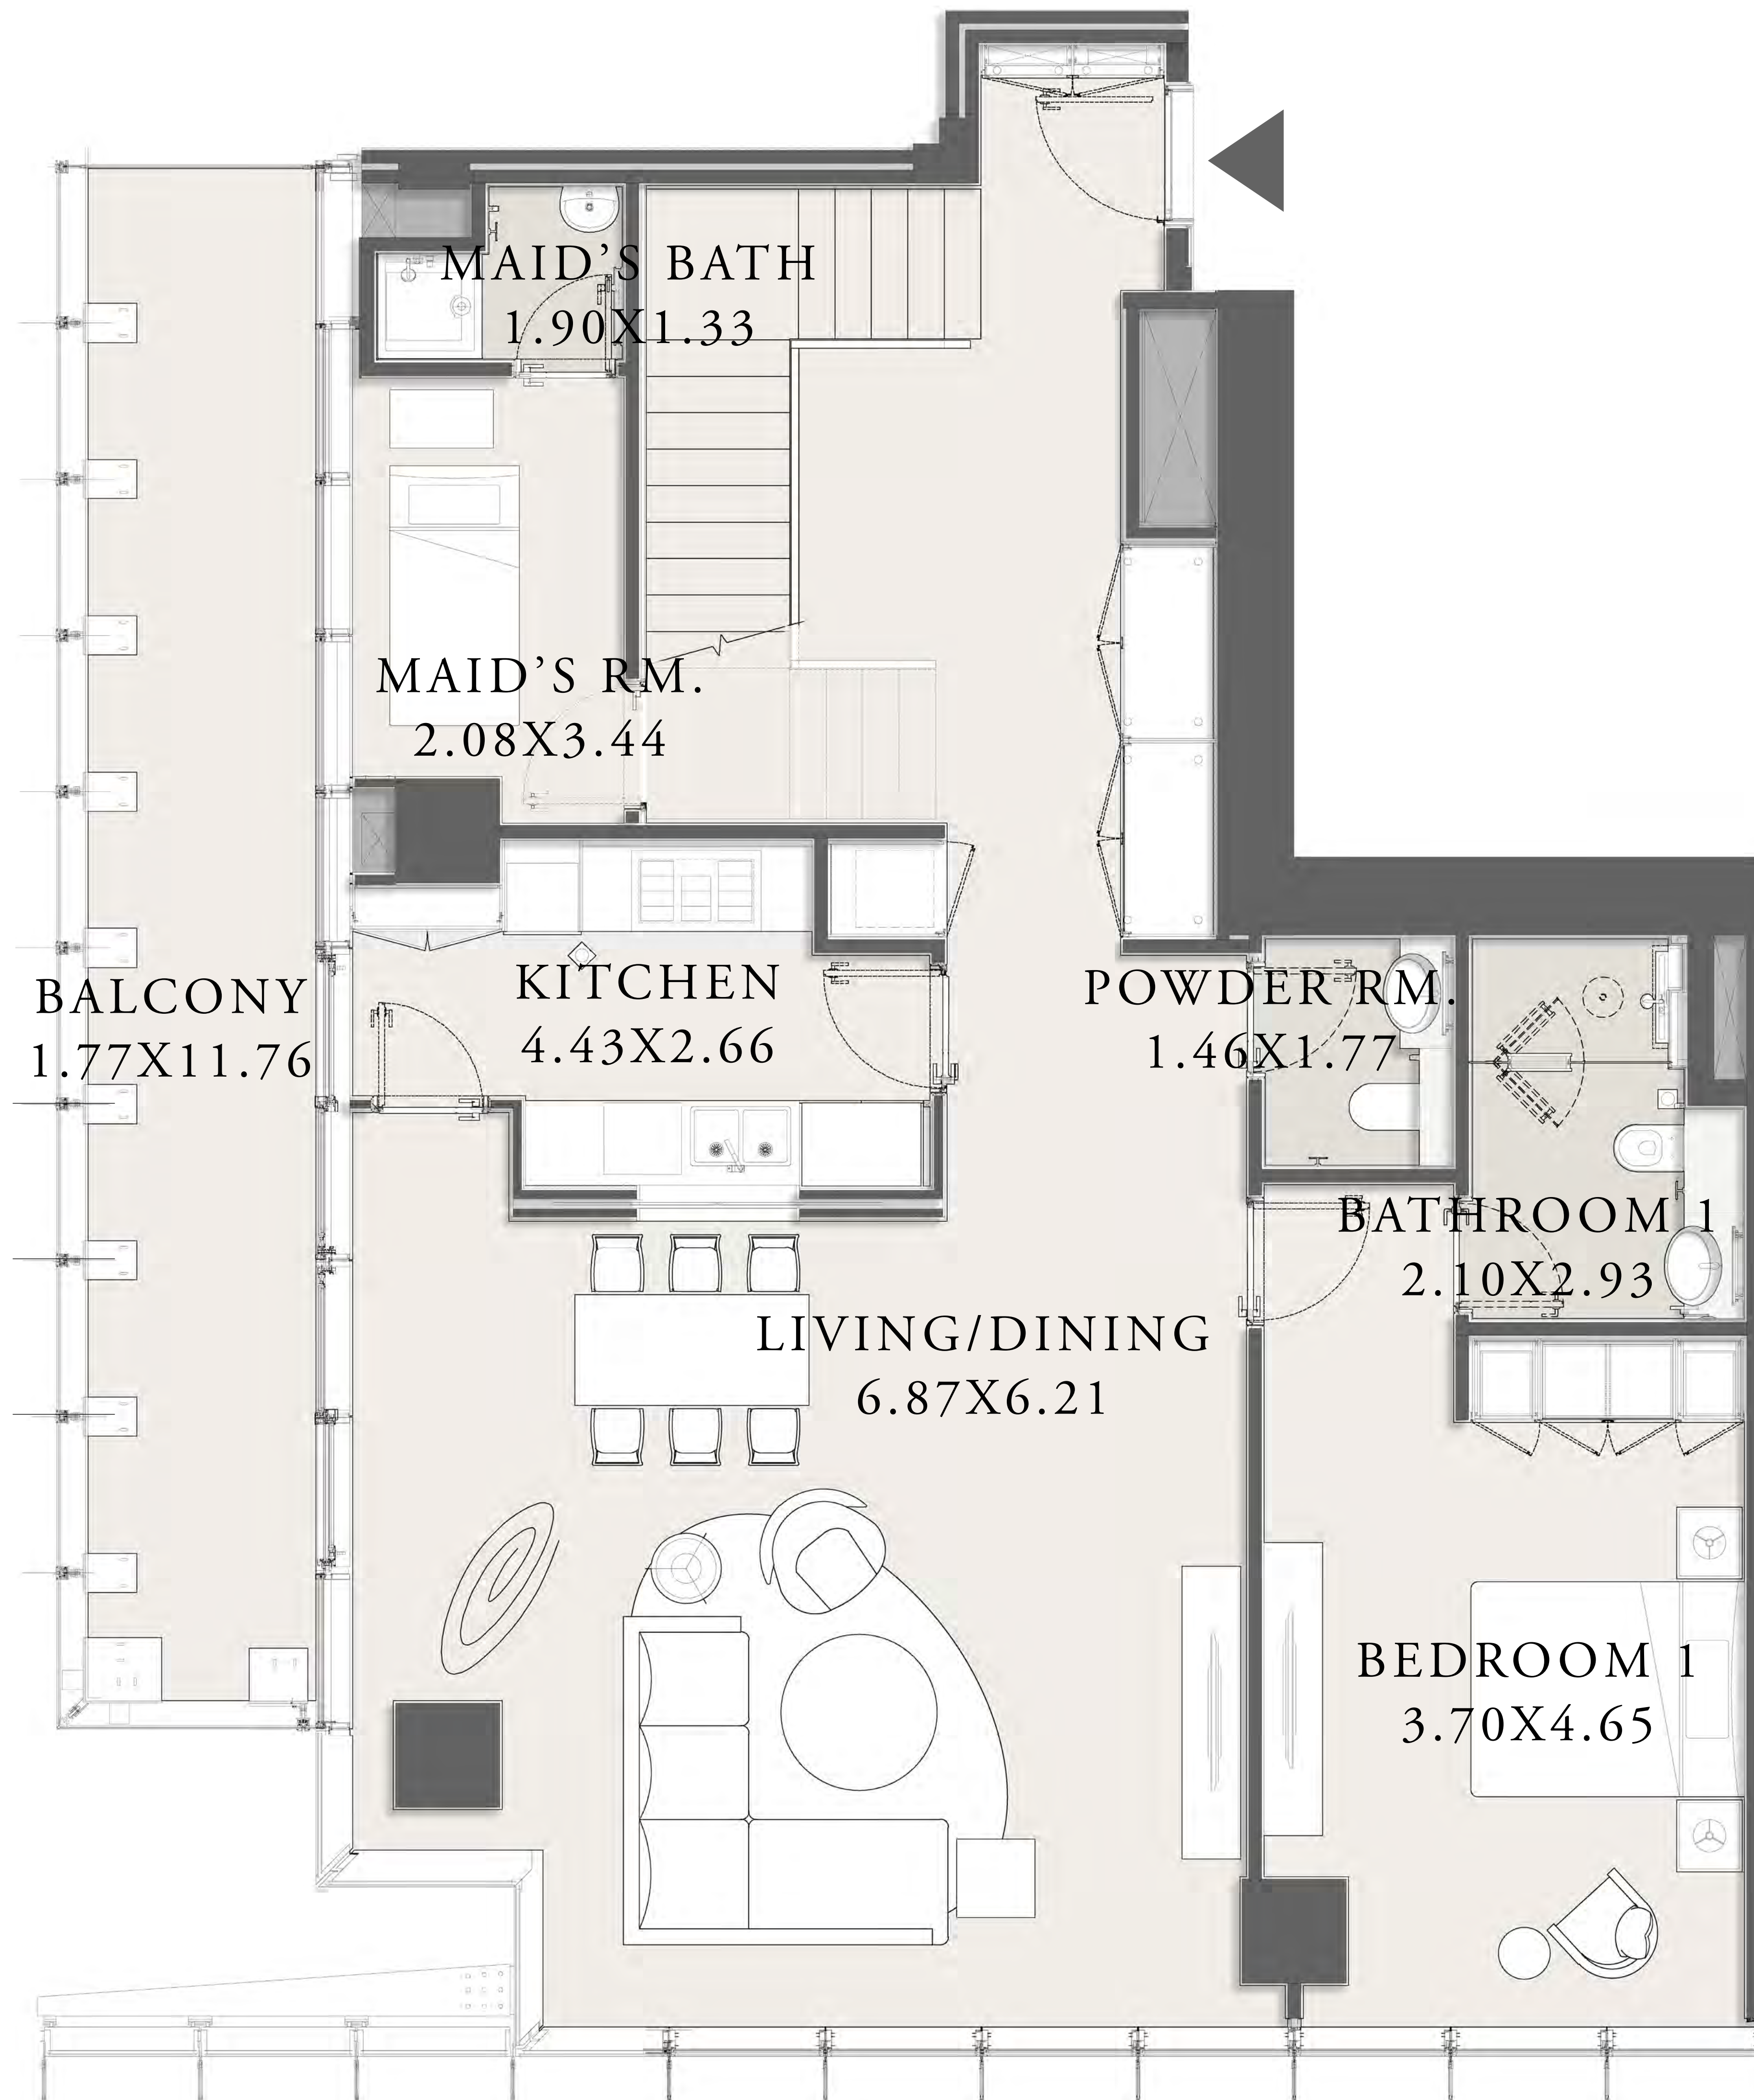

ITHRA DUBAI

ONE ZA'ABEEL

TOWER B

2 DUPLEX BEDROOMS-TYPE E+M

LEVEL 54/55 - 56/57 UNIT 08

SUITE AREA	207.21 SQ.M.	2,230 SQ.FT.
BALCONY AREA	24.23 SQ.M.	261 SQ.FT.
TOTAL AREA	231.44 SQ.M.	2,491 SQ.FT.

KEY PLAN

KEY SECTION

LOWER LEVEL

UPPER LEVEL