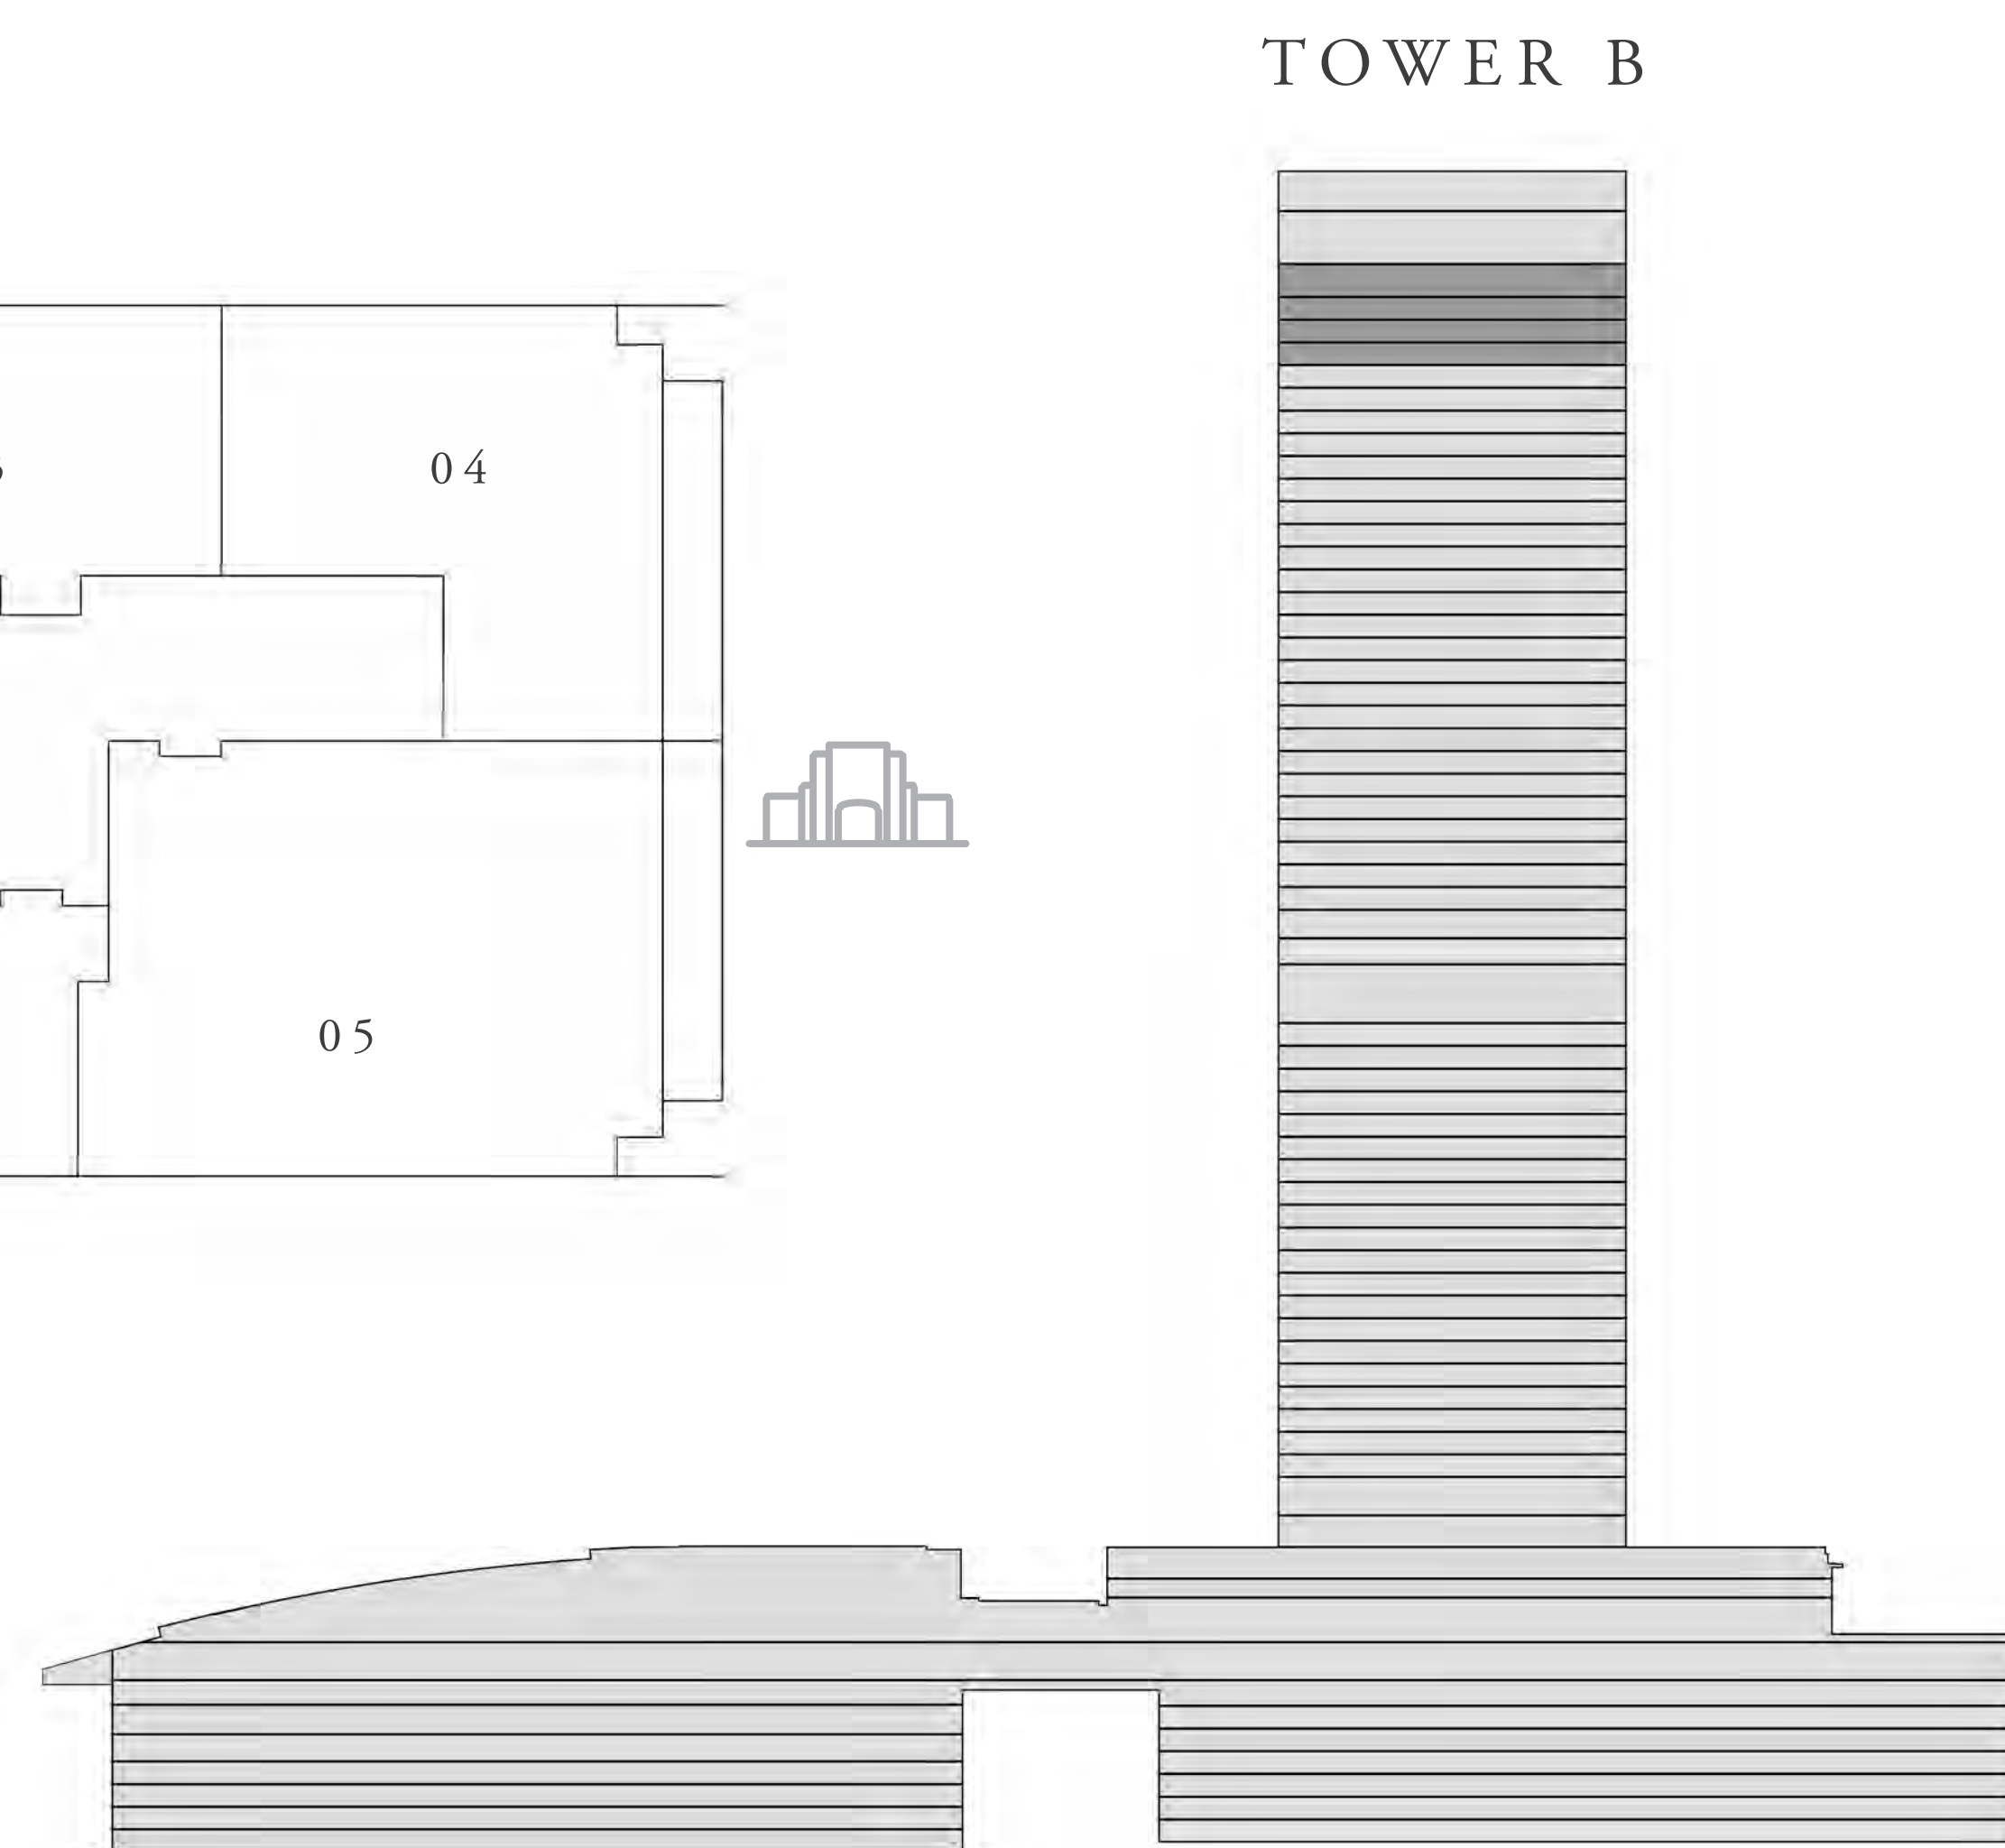

ITHRA DUBAI

ONE ZA'ABEEL

TOWER B

2 DUPLEX BEDROOMS-TYPE E+M

LEVEL 54/55 - 56/57 UNIT 08

SUITE AREA	207.21 SQ.M.	2,230 SQ.FT.
BALCONY AREA	24.23 SQ.M.	261 SQ.FT.
TOTAL AREA	231.44 SQ.M.	2,491 SQ.FT.

KEY PLAN

KEY SECTION

LOWER LEVEL

UPPER LEVEL