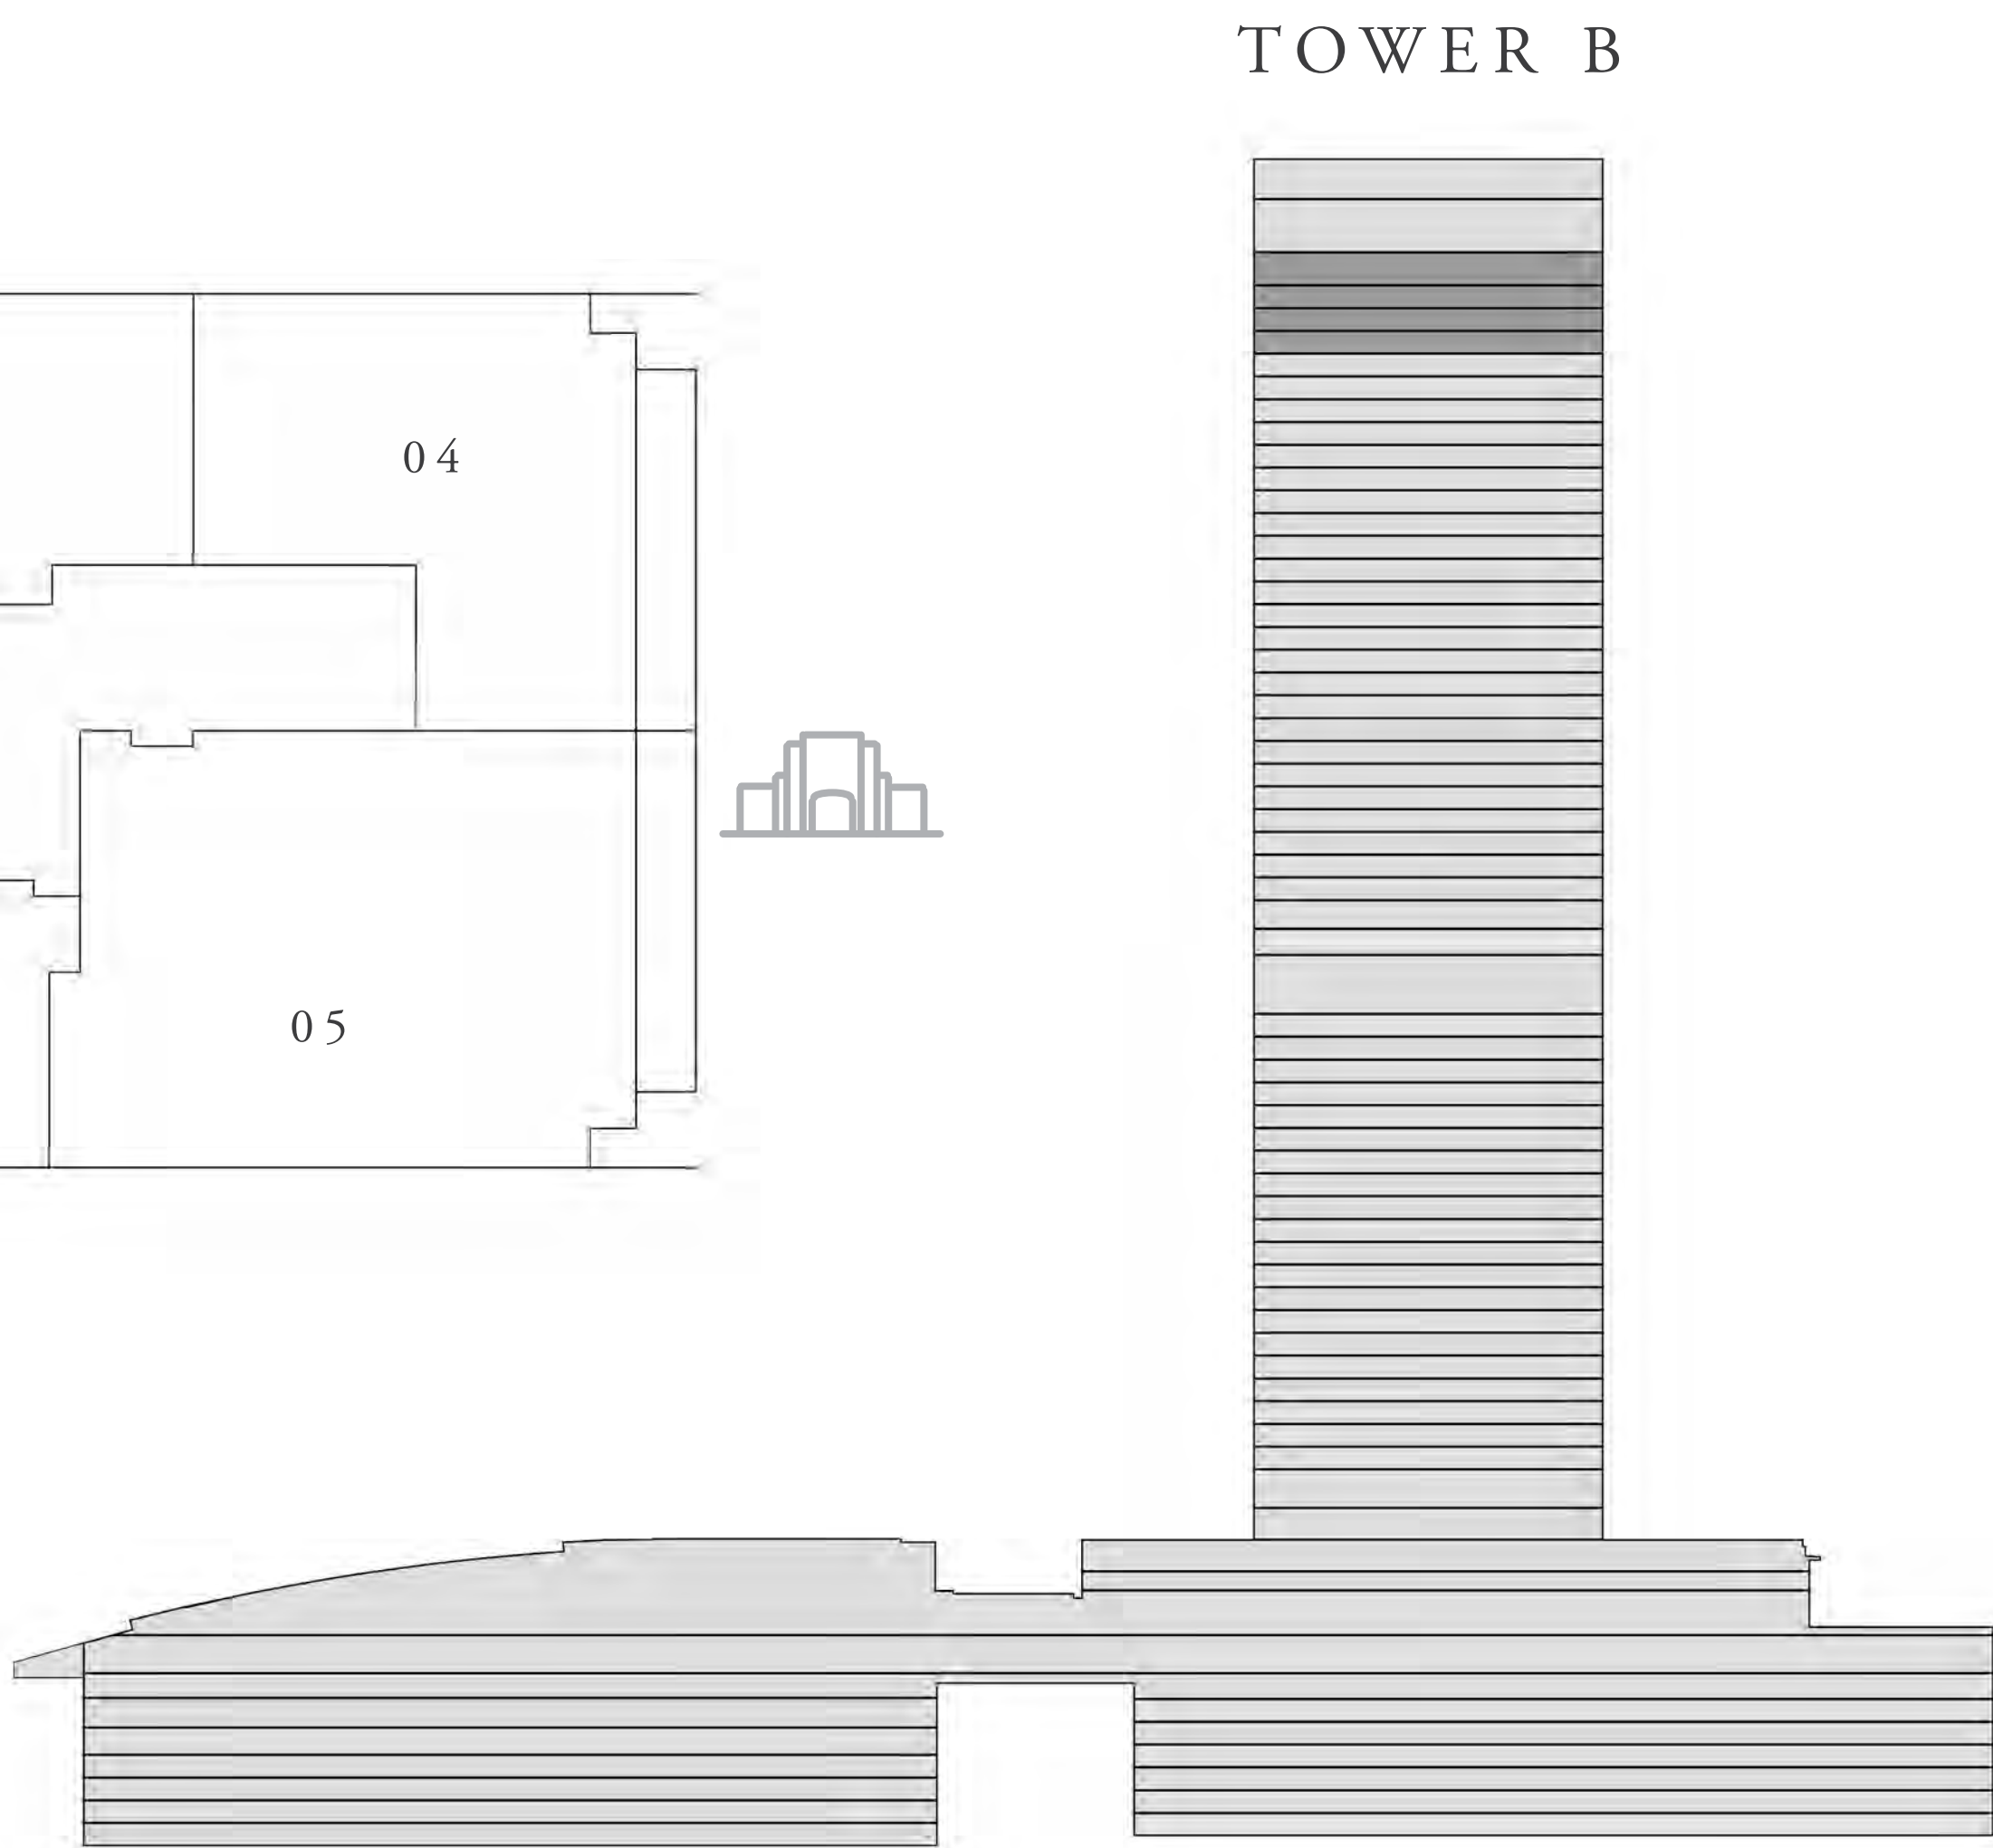

ITHRA DUBAI ONE ZA'ABEEL

TOWER B

2 DUPLEX BEDROOMS-TYPE B

LEVEL 54/55 - 56/57 UNIT 07

SUITE AREA	185.29 SQ.M.	1,994 SQ.FT.
BALCONY AREA	0.00 SQ.M.	0.00 SQ.FT.
TOTAL AREA	185.29 SQ.M.	1,994 SQ.FT.

KEY PLAN

KEY SECTION

LOWER LEVEL

UPPER LEVEL

DISCLAIMER:
FLOOR AREA MEASUREMENTS APPROXIMATE AND SUBJECT TO CHANGE