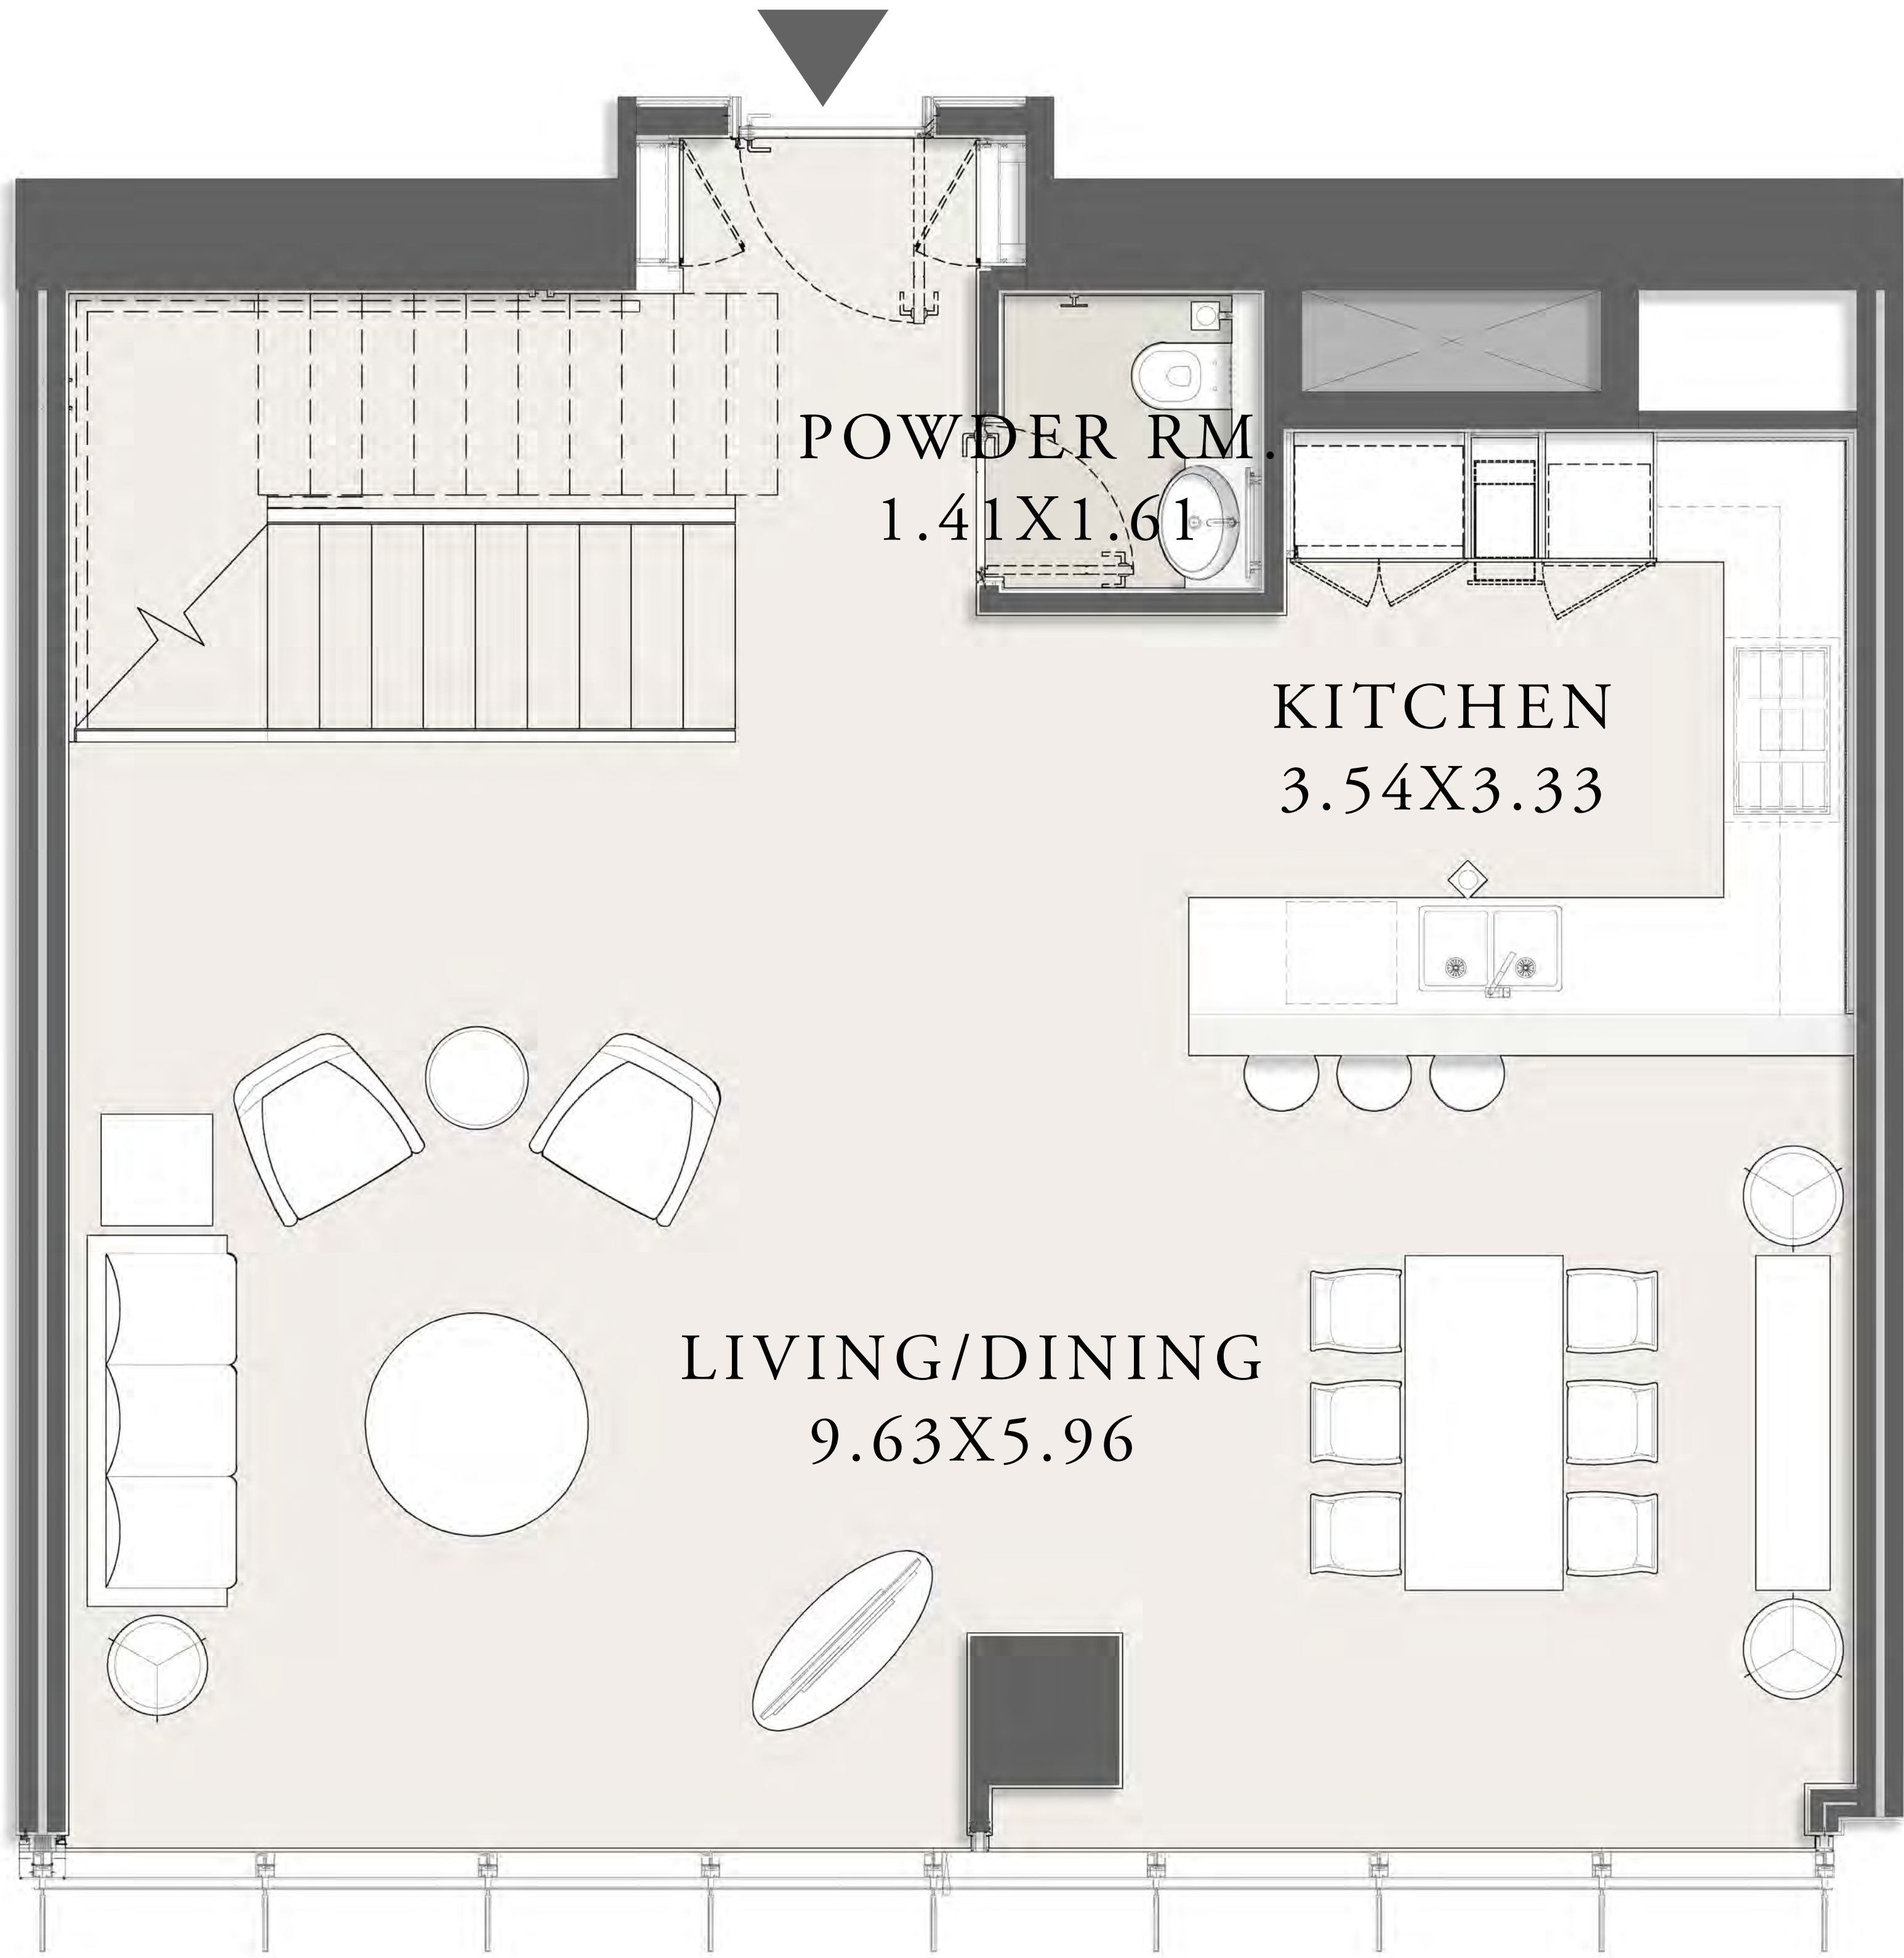

ITHRA DUBAI ONE ZA'ABEEL

TOWER B

2 DUPLEX BEDROOMS-TYPE B

LEVEL 54/55 - 56/57 UNIT 07

SUITE AREA	185.29 SQ.M.	1,994 SQ.FT.
BALCONY AREA	0.00 SQ.M.	0.00 SQ.FT.
TOTAL AREA	185.29 SQ.M.	1,994 SQ.FT.

KEY PLAN

KEY SECTION

LOWER LEVEL

UPPER LEVEL

DISCLAIMER:
FLOOR AREA MEASUREMENTS APPROXIMATE AND SUBJECT TO CHANGE