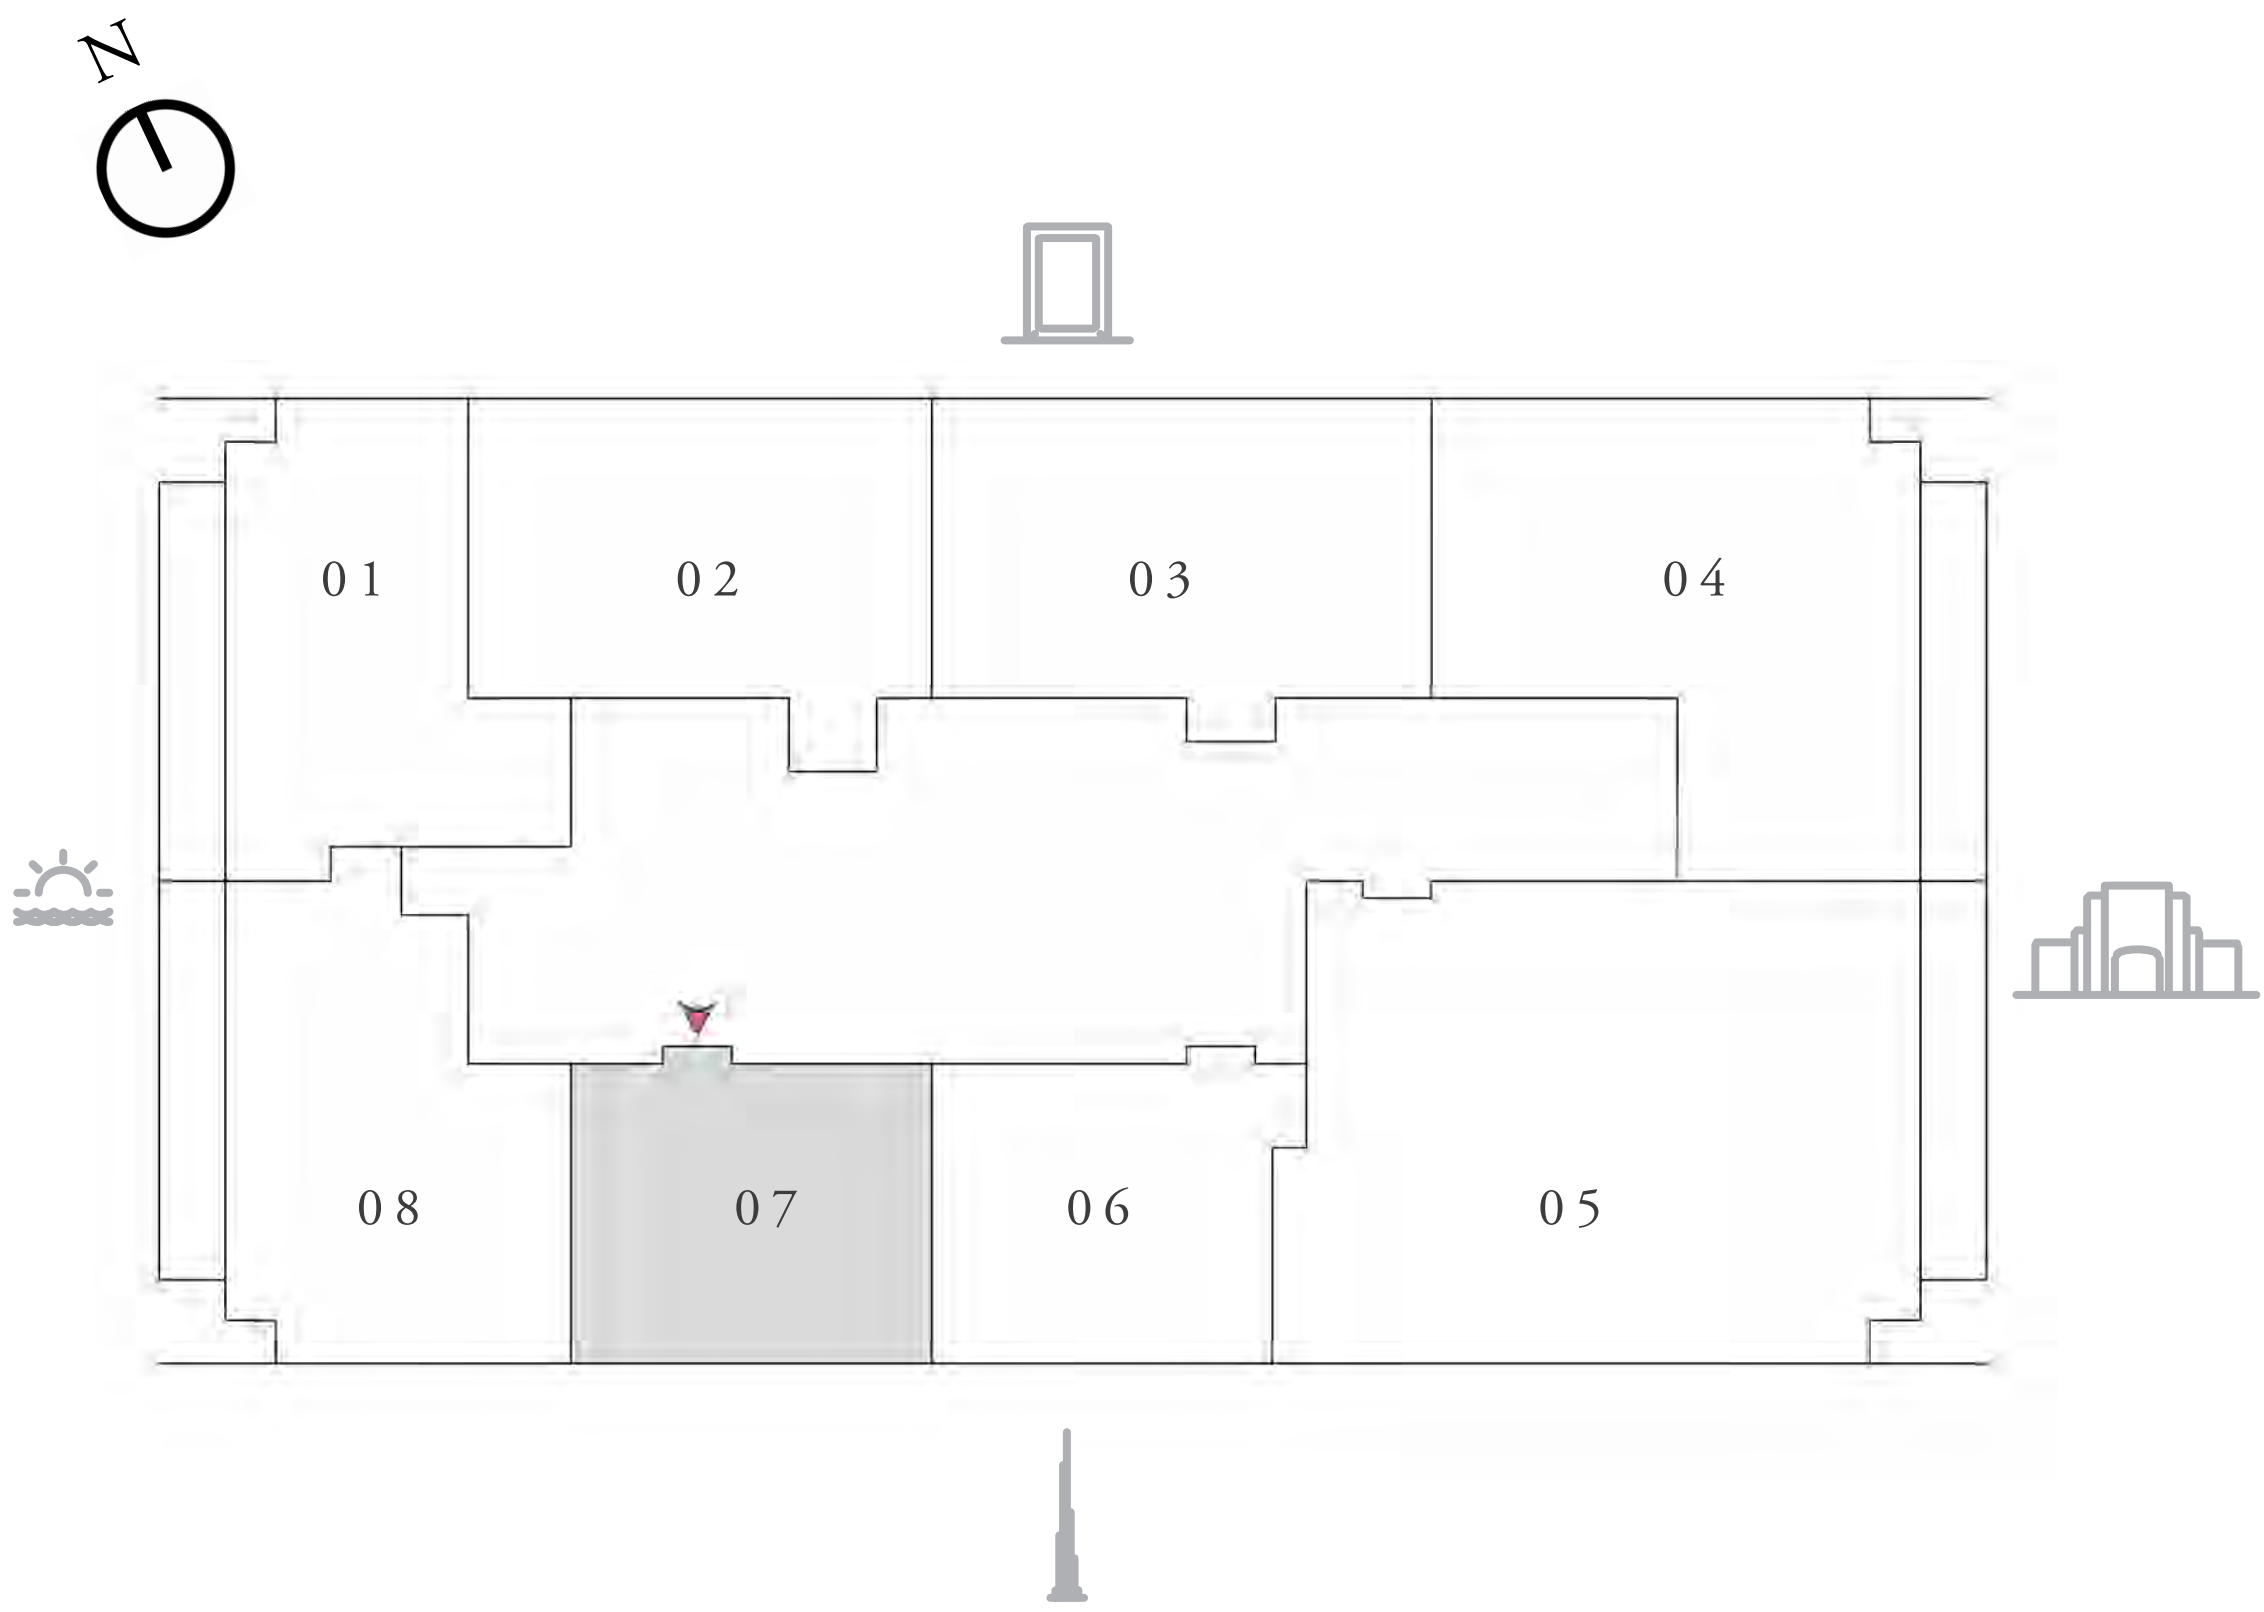

ITHRA DUBAI ONE ZA'ABEEL

TOWER B

2 DUPLEX BEDROOMS-TYPE B

LEVEL 54/55 - 56/57 UNIT 07

SUITE AREA	185.29 SQ.M.	1,994 SQ.FT.
BALCONY AREA	0.00 SQ.M.	0.00 SQ.FT.
TOTAL AREA	185.29 SQ.M.	1,994 SQ.FT.

KEY PLAN

KEY SECTION

LOWER LEVEL

UPPER LEVEL

DISCLAIMER:
FLOOR AREA MEASUREMENTS APPROXIMATE AND SUBJECT TO CHANGE