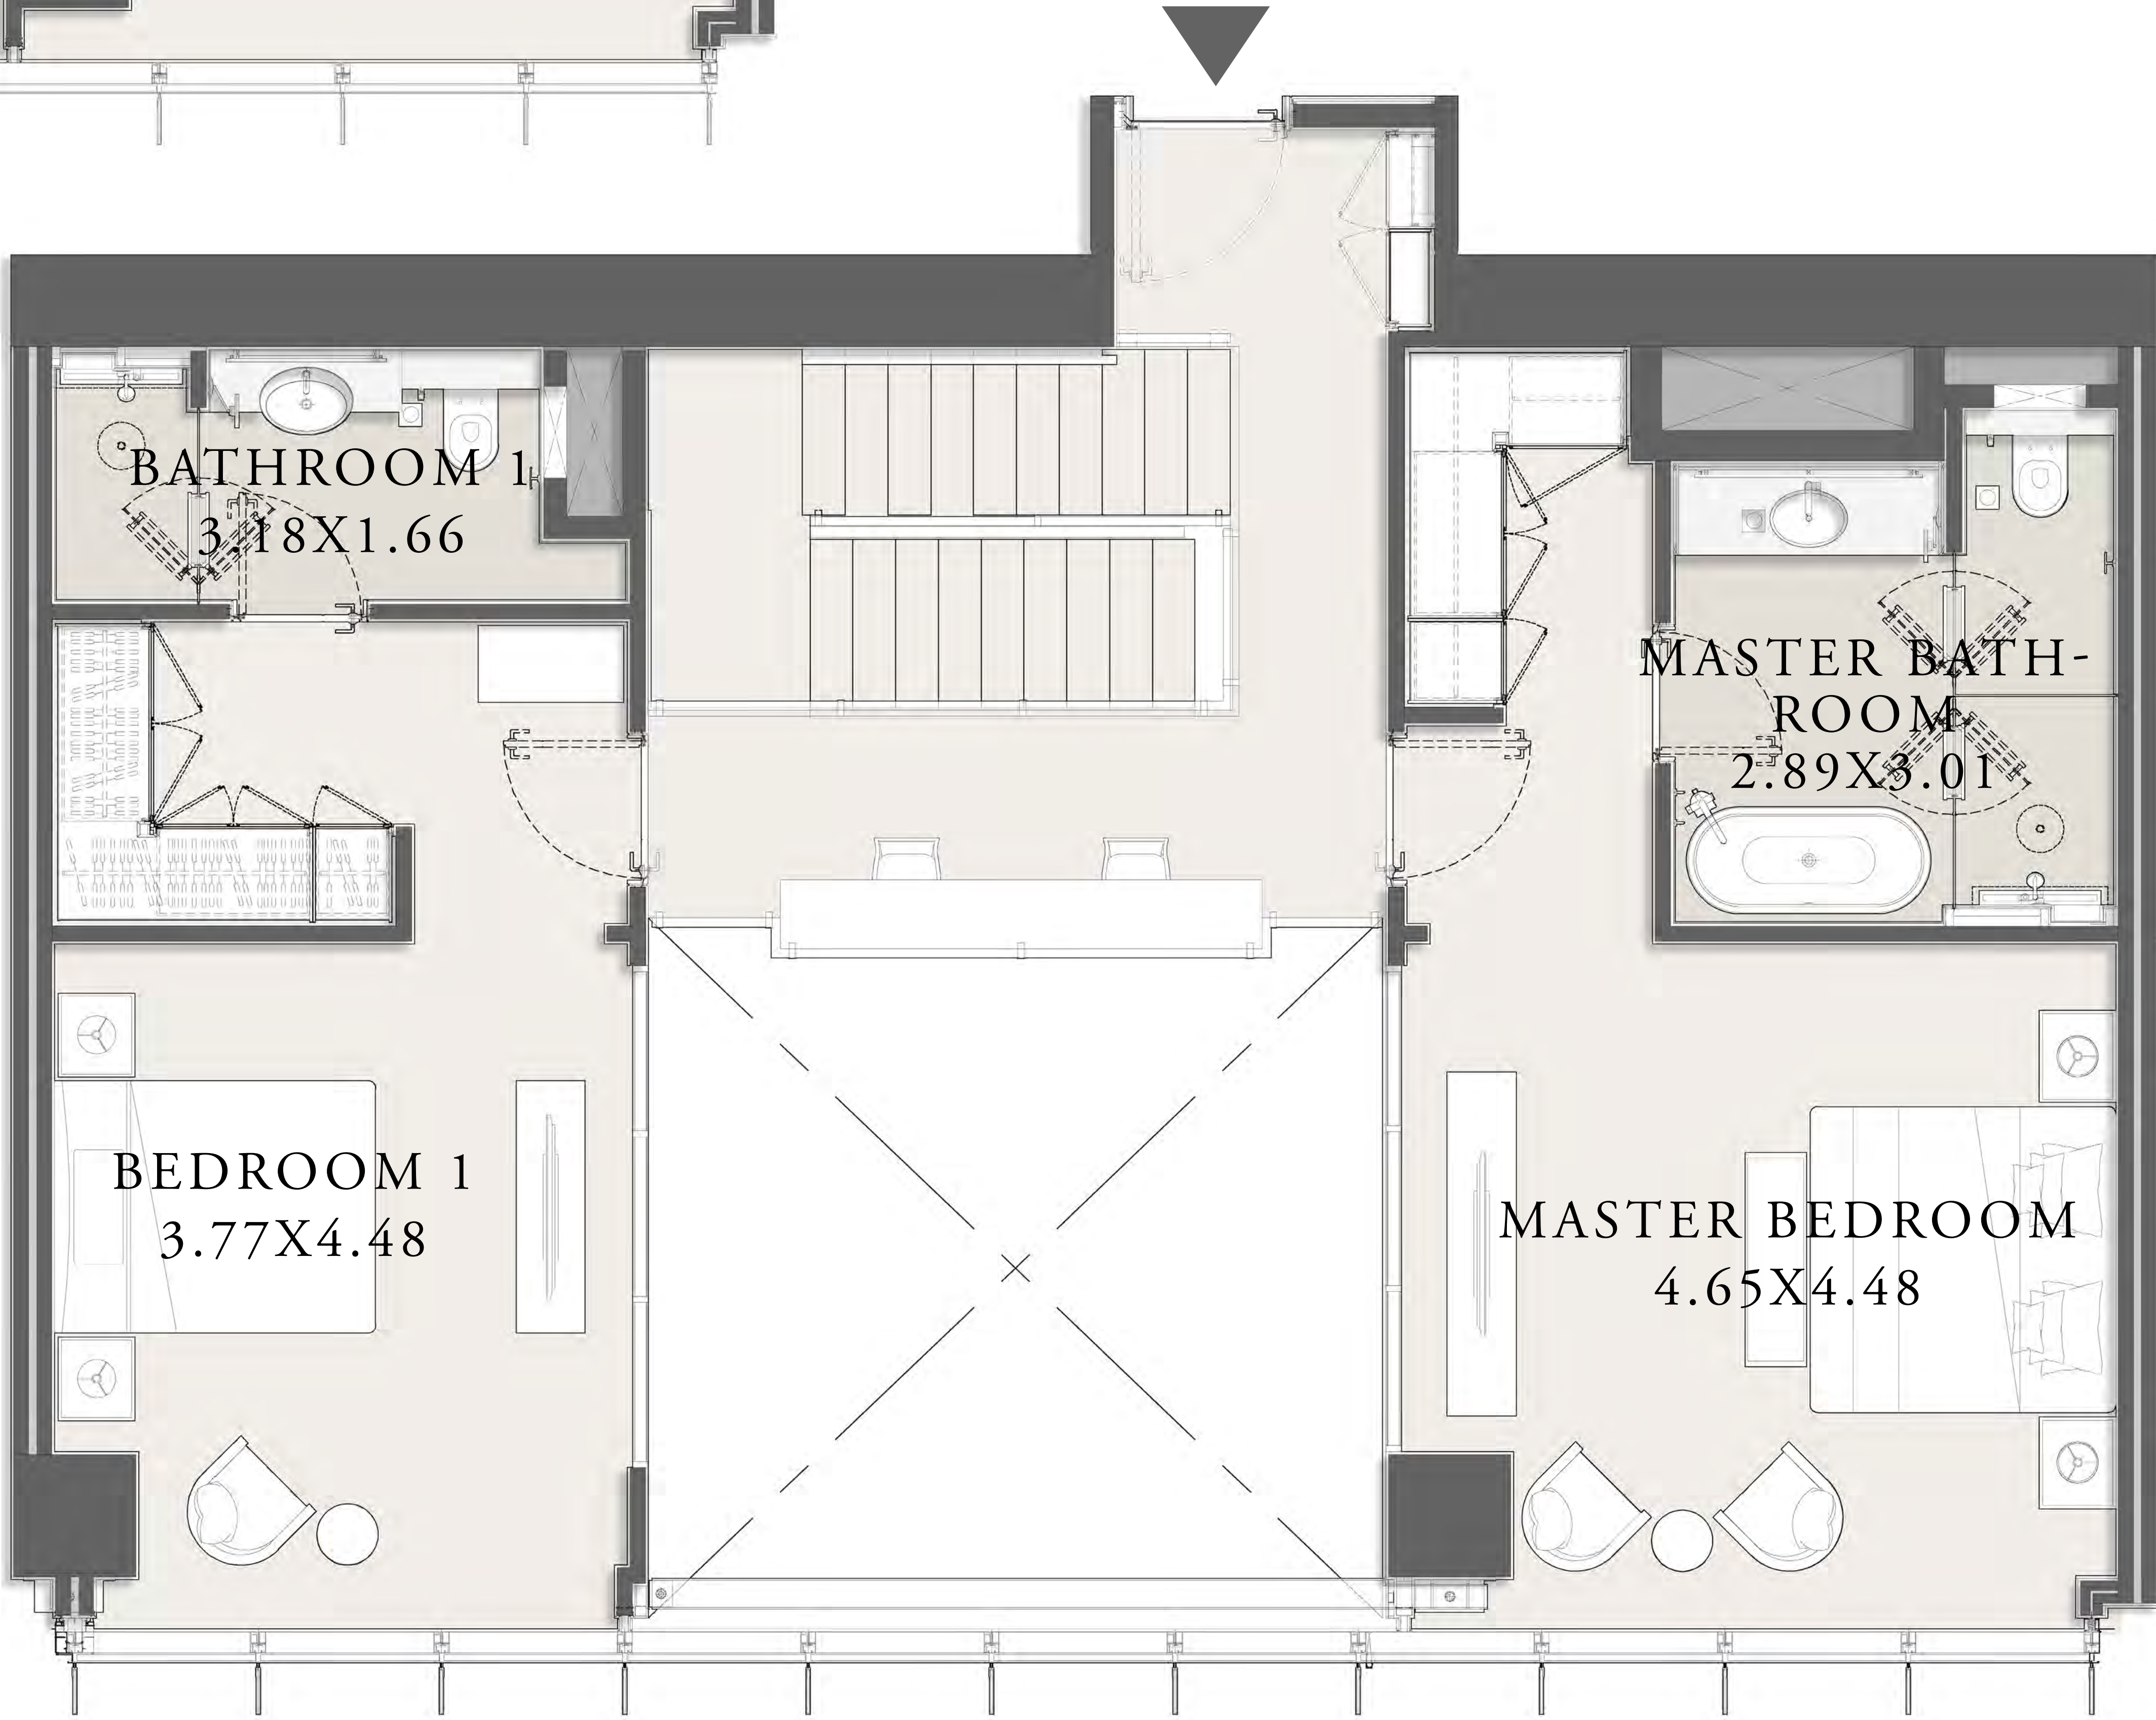

ITHRA DUBAI ONE ZA'ABEEL

TOWER B

2 DUPLEX BEDROOMS-TYPE B

LEVEL 54/55 - 56/57 UNIT 07

SUITE AREA	185.29 SQ.M.	1,994 SQ.FT.
BALCONY AREA	0.00 SQ.M.	0.00 SQ.FT.
TOTAL AREA	185.29 SQ.M.	1,994 SQ.FT.

KEY PLAN

KEY SECTION

LOWER LEVEL

UPPER LEVEL

DISCLAIMER:
FLOOR AREA MEASUREMENTS APPROXIMATE AND SUBJECT TO CHANGE