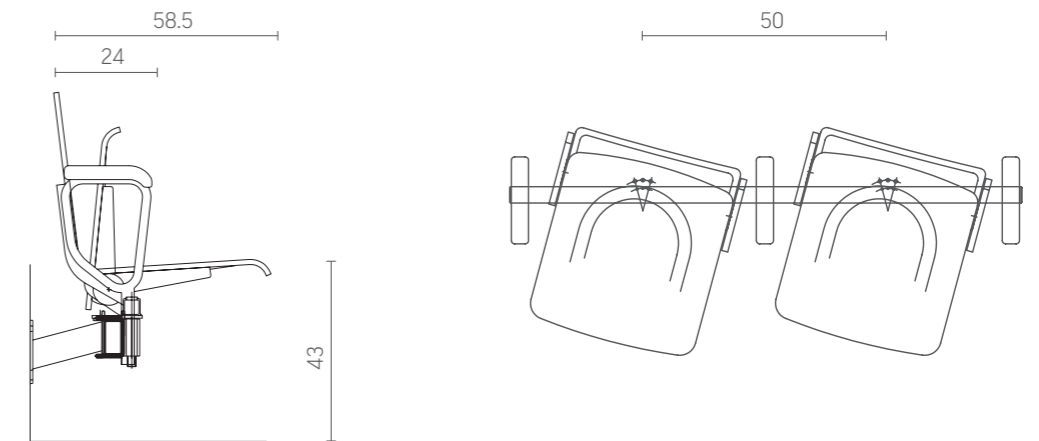

Sibio  
DIMENSIONS\*:

Sibio for telescopic tribunes  
DIMENSIONS\*:

Sibio with one armrest  
DIMENSIONS\*:

Swivel Sibio for telescopic tribunes  
DIMENSIONS\*:

Sibio with two armrests  
DIMENSIONS\*:

Swivel Sibio  
DIMENSIONS\*:

\* All dimensions are in centimetres.

\* All dimensions are in centimetres.

#### CHARACTERISTIC FEATURES AND AVAILABLE OPTIONS:

- Narrow chair that ensures a wide distance between rows.
- Comfortable contouring.
- Three backrest heights.
- Armrests made of polyurethane or solid beech wood.
- Quiet spring folding mechanism.
- Small dimensions at the tribune after folding - 20 cm.
- Change of the chair angle relative to the tribune (-15 degrees, 0 degrees, +15 degrees).