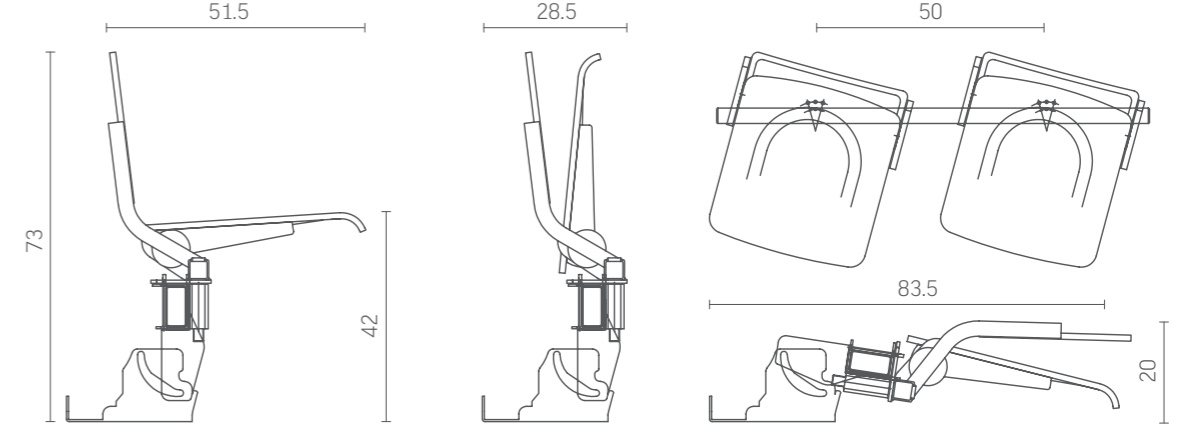

Sibio  
DIMENSIONS\*:

Sibio for telescopic tribunes  
DIMENSIONS\*:

Sibio with one armrest  
DIMENSIONS\*:

Swivel Sibio for telescopic tribunes  
DIMENSIONS\*:

Sibio with two armrests  
DIMENSIONS\*:

Swivel Sibio  
DIMENSIONS\*:

\* All dimensions are in centimetres.

\* All dimensions are in centimetres.

#### CHARACTERISTIC FEATURES AND AVAILABLE OPTIONS:

- Narrow chair that ensures a wide distance between rows.
- Comfortable contouring.
- Three backrest heights.
- Armrests made of polyurethane or solid beech wood.
- Quiet spring folding mechanism.
- Small dimensions at the tribune after folding - 20 cm.
- Change of the chair angle relative to the tribune (-15 degrees, 0 degrees, +15 degrees).