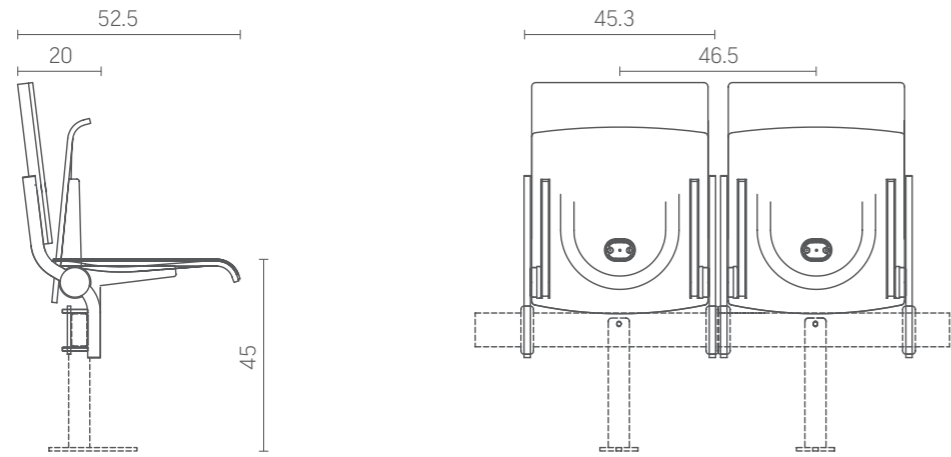

# MODERN AND PRACTICAL

*Sibio is a cubic-shaped chair that is designed for closed sports and entertainment venues. Due to its small dimensions after folding, the chair can be successfully used for telescopic tribunes. Another advantage is the possibility to change the angle of the chair arrangement relative to the tribune.*

Sibio  
DIMENSIONS\*:

Sibio for telescopic tribunes  
DIMENSIONS\*:

Sibio with one armrest  
DIMENSIONS\*:

Swivel Sibio for telescopic tribunes  
DIMENSIONS\*:

Sibio with two armrests  
DIMENSIONS\*:

Swivel Sibio  
DIMENSIONS\*: