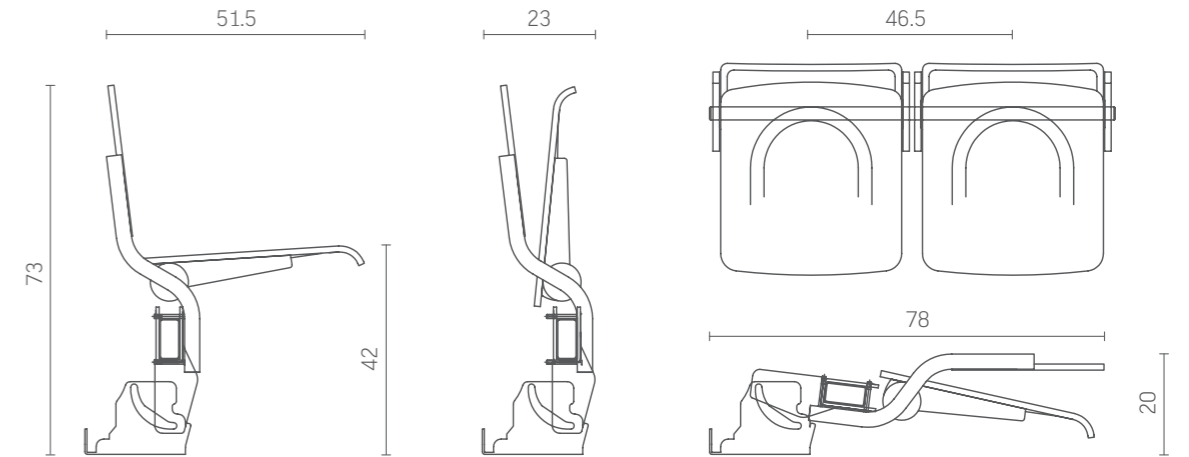

Sibio  
DIMENSIONS\*:

Sibio for telescopic tribunes  
DIMENSIONS\*:

Sibio with one armrest  
DIMENSIONS\*:

Swivel Sibio for telescopic tribunes  
DIMENSIONS\*:

Sibio with two armrests  
DIMENSIONS\*:

Swivel Sibio  
DIMENSIONS\*:

#### CHARACTERISTIC FEATURES AND AVAILABLE OPTIONS:

- Narrow chair that ensures a wide distance between rows.
- Comfortable contouring.
- Three backrest heights.
- Armrests made of polyurethane or solid beech wood.
- Quiet spring folding mechanism.
- Small dimensions at the tribune after folding - 20 cm.
- Change of the chair angle relative to the tribune (-15 degrees, 0 degrees, +15 degrees).