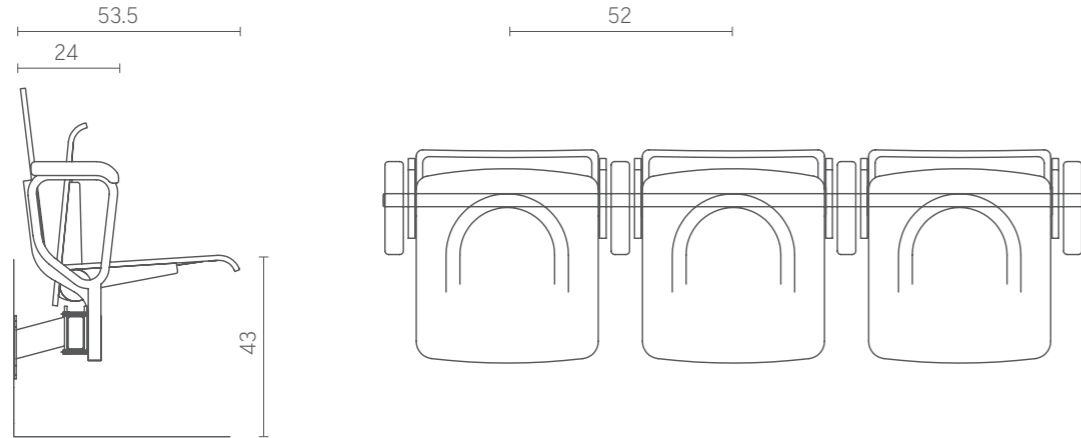

Sibio  
DIMENSIONS\*:

Sibio for telescopic tribunes  
DIMENSIONS\*:

Sibio with one armrest  
DIMENSIONS\*:

Swivel Sibio for telescopic tribunes  
DIMENSIONS\*:

Sibio with two armrests  
DIMENSIONS\*:

Swivel Sibio  
DIMENSIONS\*:

\* All dimensions are in centimetres.

\* All dimensions are in centimetres.

#### CHARACTERISTIC FEATURES AND AVAILABLE OPTIONS:

- Narrow chair that ensures a wide distance between rows.
- Comfortable contouring.
- Three backrest heights.
- Armrests made of polyurethane or solid beech wood.
- Quiet spring folding mechanism.
- Small dimensions at the tribune after folding - 20 cm.
- Change of the chair angle relative to the tribune (-15 degrees, 0 degrees, +15 degrees).