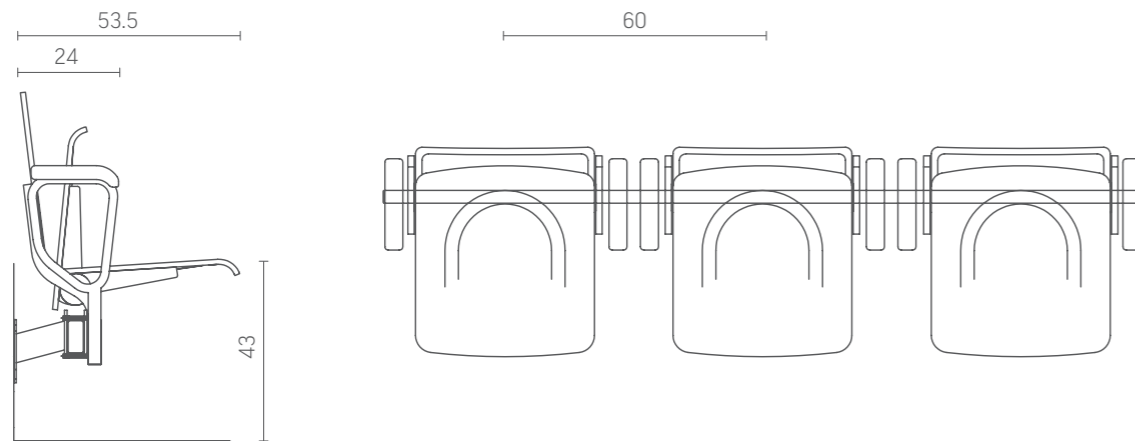

Sibio  
DIMENSIONS\*:

Sibio for telescopic tribunes  
DIMENSIONS\*:

Sibio with one armrest  
DIMENSIONS\*:

Swivel Sibio for telescopic tribunes  
DIMENSIONS\*:

Sibio with two armrests  
DIMENSIONS\*:

Swivel Sibio  
DIMENSIONS\*:

\* All dimensions are in centimetres.

\* All dimensions are in centimetres.

#### CHARACTERISTIC FEATURES AND AVAILABLE OPTIONS:

- Narrow chair that ensures a wide distance between rows.
- Comfortable contouring.
- Three backrest heights.
- Armrests made of polyurethane or solid beech wood.
- Quiet spring folding mechanism.
- Small dimensions at the tribune after folding - 20 cm.
- Change of the chair angle relative to the tribune (-15 degrees, 0 degrees, +15 degrees).