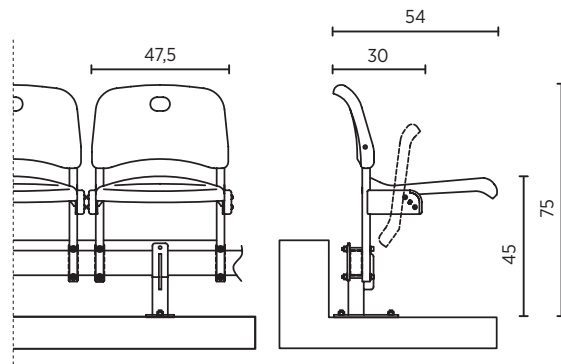

DIMENSIONS:

Sigma A

Sigma B

Sigma C

OPTIONS:

- Seat and row numbering
- Upholstered cushions for seat and backrest
- Armrest with upholstered pads

ASSEMBLY OPTIONS

Floor type:

Flat

Tiered

Seating arrangement:

Straight

Curved

Fixing types:

To the floor

To the step riser

To the step riser on a beam

QUALITY & ENVIRONMENT

ISO 9001:2000

ISO 14001

Particular dimensions can be individually adjusted to a given project. All dimensions are in centimetres.

Forum Seating is a brand of
Nowy Styl Group