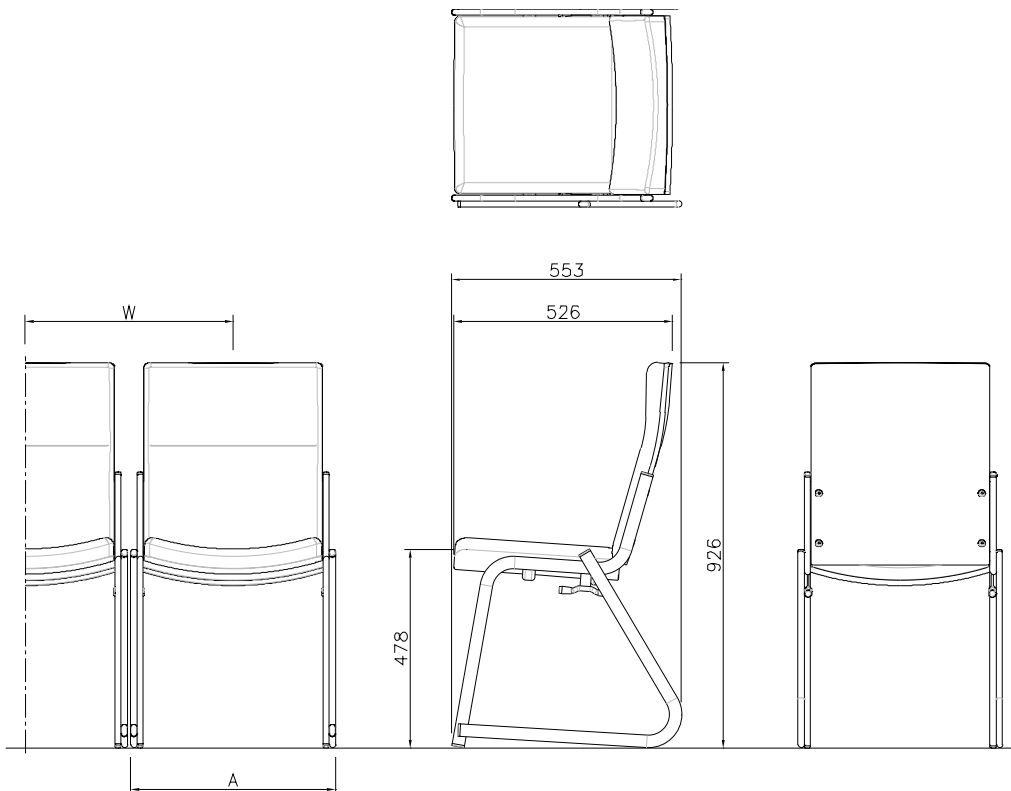

Linking mechanism

Dimensions & Weight

| | |
|---|--------------|
| Weight | 11kg |
| Centre-to-centre width when linked ("W" below) | 500mm, 520mm |
| Chair frame width ("A") | 496mm, 516mm |

All other dimensions as per drawing below.

All dimensions are nominal. Seat height measurement taken at chair centre.

Audience Systems Ltd reserves the right to change the design, specification or price of products without prior notice.