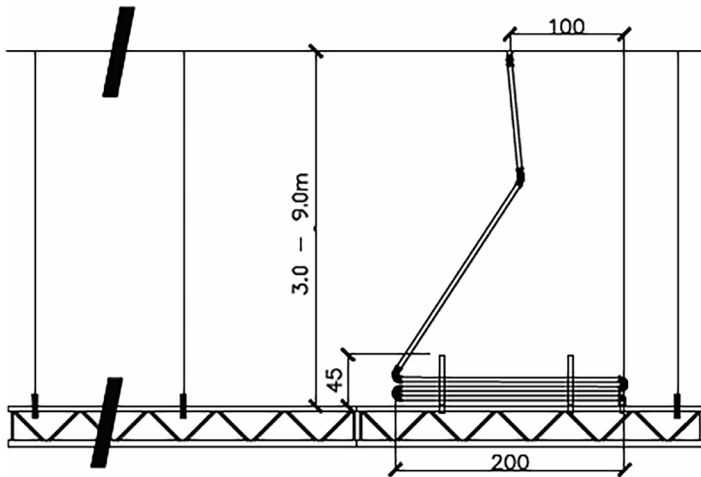

Cable Guide CAB-10 - Cable Management

CAB-10 Two meter elements