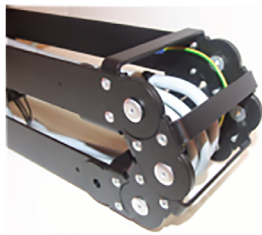

Cable Guide CAB-10 - Cable Management

CAB-10 Two meter elements

Truss attachment

CAB-10 Three meter elements

Fly bar attachment

Hinge element

Cable Tray

Internal cross section

Cable Guide CAB-30 - Cable Management

Key Features

- 2 & 3 Element lengths
- Multiple Truss, Flybar & Grid Catching Units
- Large internal cross section
- Black Powder coated steel structure
- Also available in CAB-10