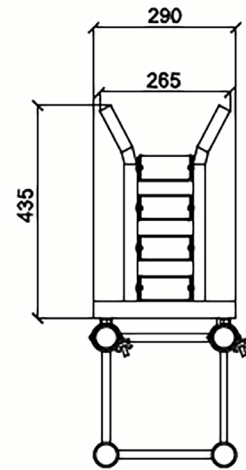

Standard 0.5T SHACKLE
NOT INCLUDED

Tourslider Medium
6,1mm < 7,2mm

Article Code
600-244201

Tourslider Large
7,9mm < 9,0mm

Article Code
600-244202

Cable Guide CAB-10 - Cable Management

Key Features

- 2 & 3 Element lengths
- Multiple Truss, Flybar & Grid Catching Units
- Large internal cross section
- Black Powder coated steel structure
- Also available in CAB-30

Cable Guide CAB-10

Article Code	Product
803-271104	7m (3+3+1m)
803-271105	10m (3+3+3+1m)
803-271106	13m (3+3+3+3+1m)
803-271107	14m (3+3+3+3+2m)
803-271101	5m (2+2+1m)
803-271102	7m (2+2+2+1m)
803-271103	9m (2+2+2+2+1m)

Cable Guide CAB-10 - Cable Management

CAB-10 Two meter elements

Truss attachment

CAB-10 Three meter elements

Fly bar attachment

Hinge element

Cable Tray

Internal cross section

Cable Guide CAB-30 - Cable Management

Key Features

- 2 & 3 Element lengths
- Multiple Truss, Flybar & Grid Catching Units
- Large internal cross section
- Black Powder coated steel structure
- Also available in CAB-10