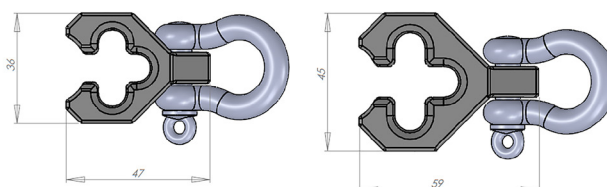

2

Standard 0.5T SHACKLE
NOT INCLUDED

Chainslider S

4 < 5,5mm chain

Article Code
600-242101

Chainslider M

5,5 < 7,5mm chain

Article Code
600-242102

Chainslider L

7,5 < 9,5mm chain

Article Code
600-242103

Toursliders - Cable Management

Features

- Designed to work with industry standard hoists
- Tool-less assembly
- Black color
- Made out of low friction Polyoxymethylene (POM)
- Installation without removing chain hook

Standard 0.5T SHACKLE
NOT INCLUDED

Tourslider Medium
6,1mm < 7,2mm

Article Code
600-244201

Tourslider Large
7,9mm < 9,0mm

Article Code
600-244202

Cable Guide CAB-10 - Cable Management

Key Features

- 2 & 3 Element lengths
- Multiple Truss, Flybar & Grid Catching Units
- Large internal cross section
- Black Powder coated steel structure
- Also available in CAB-30

Cable Guide CAB-10

Article Code	Product
803-271104	7m (3+3+1m)
803-271105	10m (3+3+3+1m)
803-271106	13m (3+3+3+3+1m)
803-271107	14m (3+3+3+3+2m)
803-271101	5m (2+2+1m)
803-271102	7m (2+2+2+1m)
803-271103	9m (2+2+2+2+1m)