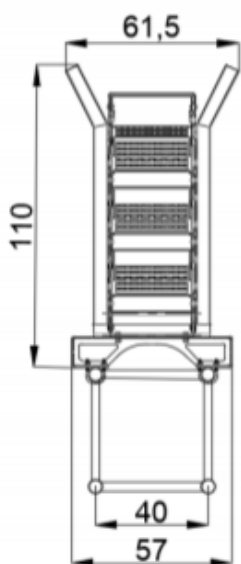

Cable Guide CAB-30 - Cable Management

CAB-30 BY 3M ELEMENTS

CAB-30 BY 2M ELEMENTS

DIMENSIONS