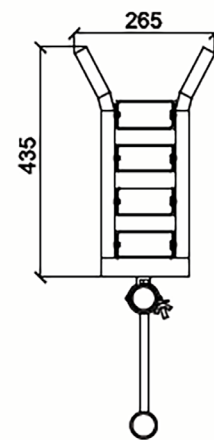

Cable Guide CAB-10

Article Code	Product
803-271104	7m (3+3+1m)
803-271105	10m (3+3+3+1m)
803-271106	13m (3+3+3+3+1m)
803-271107	14m (3+3+3+3+2m)
803-271101	5m (2+2+1m)
803-271102	7m (2+2+2+1m)
803-271103	9m (2+2+2+2+1m)

Cable Guide CAB-10 - Cable Management

CAB-10 Two meter elements

Truss attachment

CAB-10 Three meter elements

Fly bar attachment

Hinge element

Cable Tray

Internal cross section

Cable Guide CAB-30 - Cable Management

Key Features

- 2 & 3 Element lengths
- Multiple Truss, Flybar & Grid Catching Units
- Large internal cross section
- Black Powder coated steel structure
- Also available in CAB-10

Cable Guide CAB-30	
Article Code	Product
803-271306	5m (3+2m)
803-271307	8m (3+3+2m)
803-271308	11m (3+3+3+2m)
803-271309	14m (3+3+3+3+2m)
803-271310	17m (3+3+3+3+3+2m)
803-271311	20m (3+3+3+3+3+3+2m)
803-271301	5m (2+2+1m)
803-271302	7m (2+2+2+1m)
803-271303	9m (2+2+2+2+1m)
803-271304	11m (2+2+2+2+2+1m)
803-271305	13m (2+2+2+2+2+2+1m)