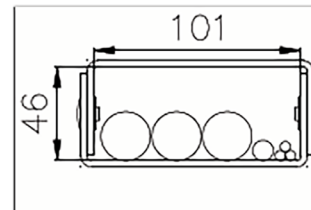

Cable Guide CAB-10

Article Code	Product
803-271104	7m (3+3+1m)
803-271105	10m (3+3+3+1m)
803-271106	13m (3+3+3+3+1m)
803-271107	14m (3+3+3+3+2m)
803-271101	5m (2+2+1m)
803-271102	7m (2+2+2+1m)
803-271103	9m (2+2+2+2+1m)

Cable Guide CAB-10 - Cable Management

CAB-10 Two meter elements

Truss attachment

CAB-10 Three meter elements

Fly bar attachment

Hinge element

Cable Tray

Internal cross section