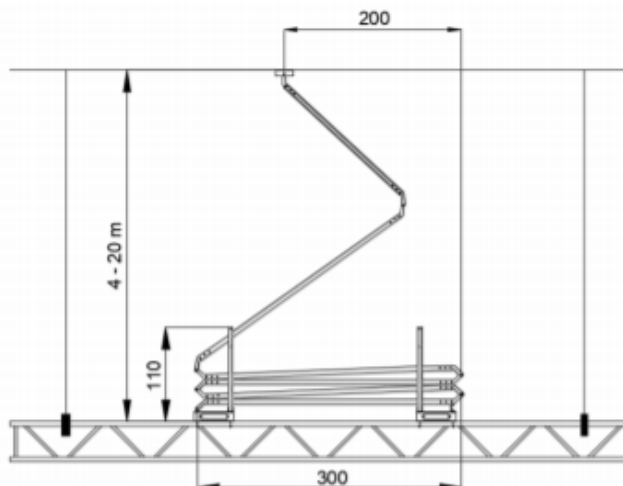

Cable Guide CAB-30 - Cable Management

CAB-30 BY 3M ELEMENTS

CAB-30 BY 2M ELEMENTS

DIMENSIONS