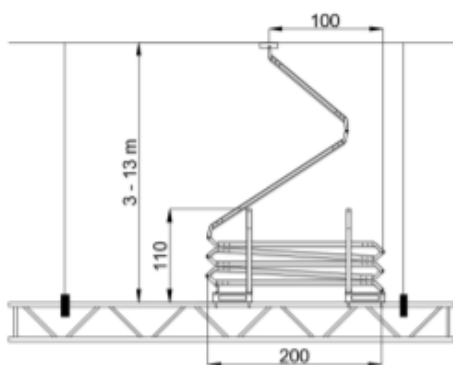

Cable Guide CAB-30 - Cable Management

CAB-30 BY 3M ELEMENTS

CAB-30 BY 2M ELEMENTS

DIMENSIONS