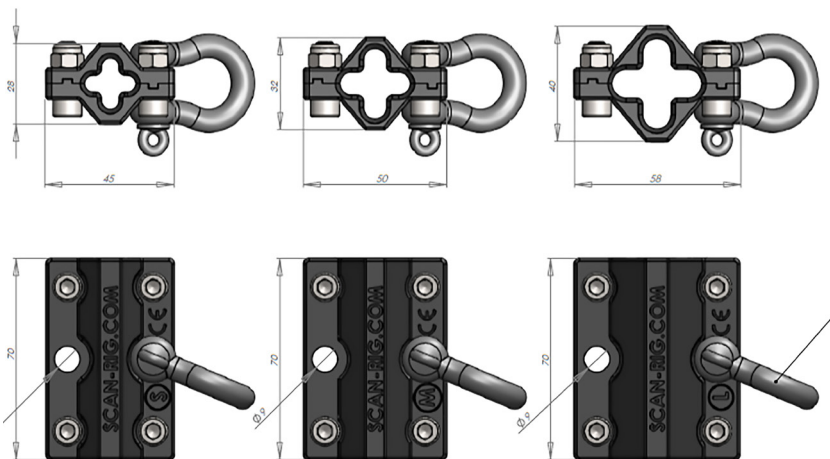

PS RIG

CABLE MANAGEMENT

SLIDERS, CABLE REELS
& FOLDING LADDERS

Chainsliders - Cable Management

Chainsliders

- Designed to work with industry standard hoists
- Can be fitted on a load-bearing chain
- Black color
- Made out of low friction Polyoxymethylene (POM)
- Stainless steel M6 Hex bolts and Nylocks included

2

Standard 0.5T SHACKLE
NOT INCLUDED

Chainslider S

4 < 5,5mm chain

Article Code
600-242101

Chainslider M

5,5 < 7,5mm chain

Article Code
600-242102

Chainslider L

7,5 < 9,5mm chain

Article Code
600-242103

Toursliders - Cable Management

Features

- Designed to work with industry standard hoists
- Tool-less assembly
- Black color
- Made out of low friction Polyoxymethylene (POM)
- Installation without removing chain hook

Standard 0.5T SHACKLE
NOT INCLUDED

Tourslider Medium
6,1mm < 7,2mm

Article Code
600-244201

Tourslider Large
7,9mm < 9,0mm

Article Code
600-244202

Cable Guide CAB-10 - Cable Management

Key Features

- 2 & 3 Element lengths
- Multiple Truss, Flybar & Grid Catching Units
- Large internal cross section
- Black Powder coated steel structure
- Also available in CAB-30