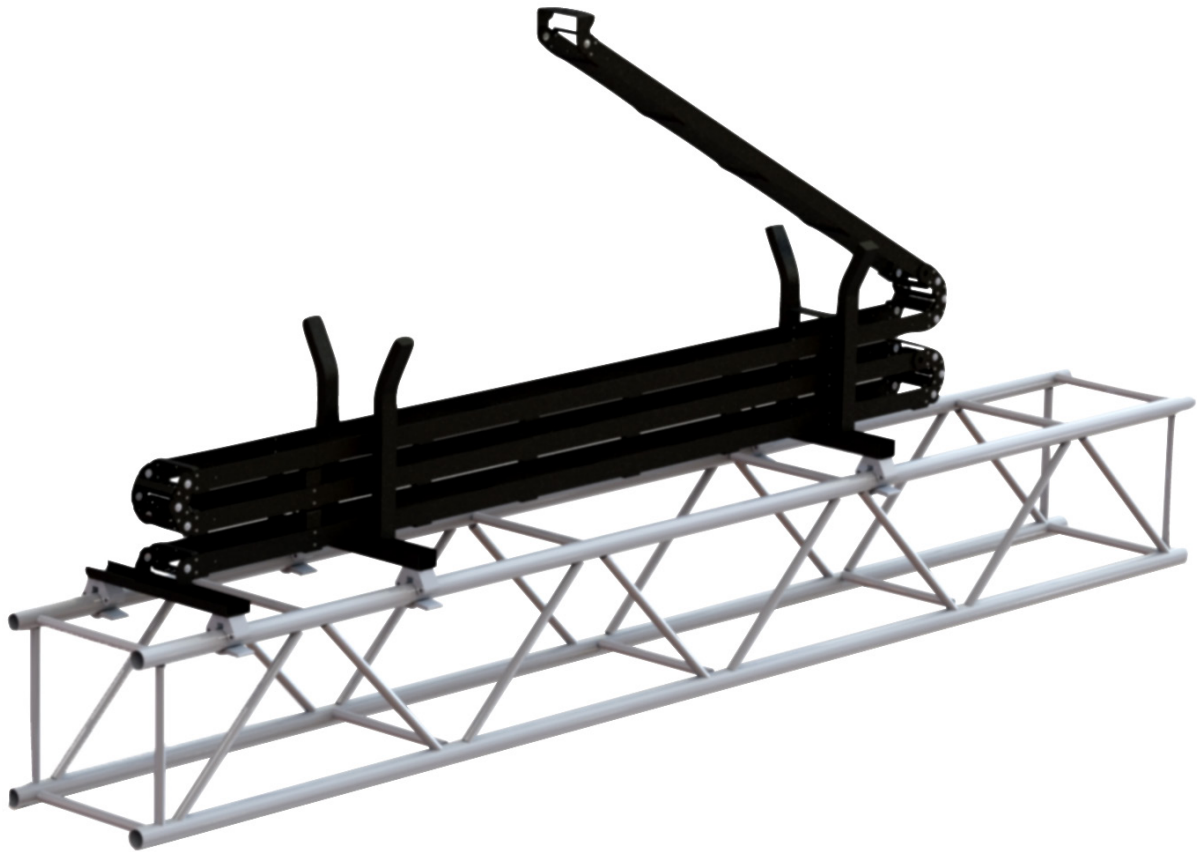

PS RIG

CABLE MANAGEMENT

SLIDERS, CABLE REELS
& FOLDING LADDERS

Chainsliders - Cable Management

Chainsliders

- Designed to work with industry standard hoists
- Can be fitted on a load-bearing chain
- Black color
- Made out of low friction Polyoxymethylene (POM)
- Stainless steel M6 Hex bolts and Nylocks included

Chainslider L

7,5 < 9,5mm chain

Article Code
600-242103

Toursliders - Cable Management

Features

- Designed to work with industry standard hoists
- Tool-less assembly
- Black color
- Made out of low friction Polyoxymethylene (POM)
- Installation without removing chain hook

Standard 0.5T SHACKLE
NOT INCLUDED

Tourslider Medium
6,1mm < 7,2mm

Article Code
600-244201

Tourslider Large
7,9mm < 9,0mm

Article Code
600-244202

Cable Guide CAB-10 - Cable Management

Key Features

- 2 & 3 Element lengths
- Multiple Truss, Flybar & Grid Catching Units
- Large internal cross section
- Black Powder coated steel structure
- Also available in CAB-30

Cable Guide CAB-30 - Cable Management

Key Features

- 2 & 3 Element lengths
- Multiple Truss, Flybar & Grid Catching Units
- Large internal cross section
- Black Powder coated steel structure
- Also available in CAB-10