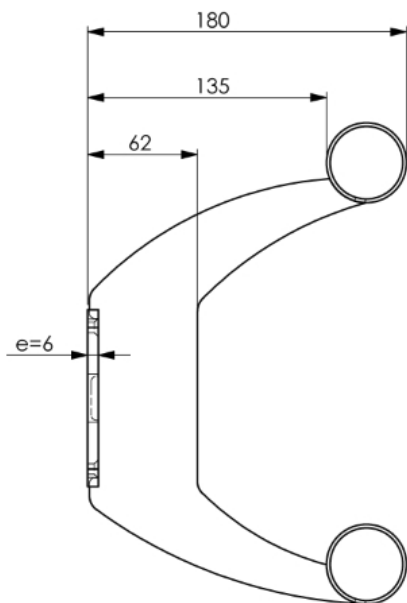

Harlequin Ballet barres

Wall-mounted double bracket

Weight **1,65 kg**

Price (Ex. vat.) **77 €**

Harlequin Europe SA
29 rue Notre-Dame
L-2240 Luxembourg
Tel: + 352 46 44 22
Fax: + 352 46 44 40
Freephone: 00 800 90 69 1000
www.harlequinfloors.com
info@harlequinfloors.com