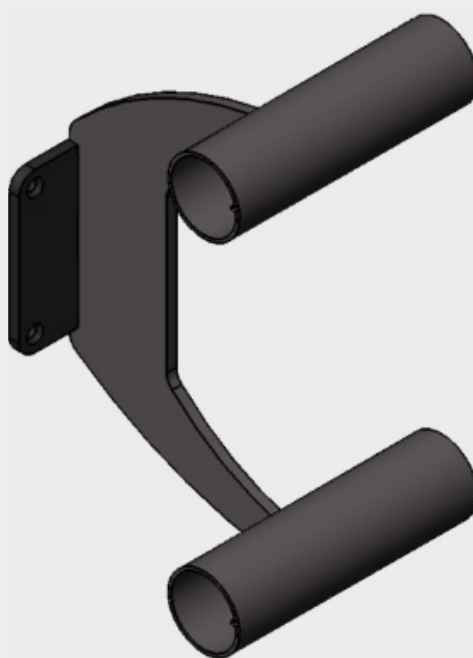

Harlequin Ballet barres

HARLEQUIN
The world dances on Harlequin floors®

Harlequin Ballet barres

Wall-mounted single bracket

Weight **1,15 kg**

Price (Ex. vat.) **43 €**

Harlequin Europe SA
29 rue Notre-Dame
L-2240 Luxembourg
Tel: + 352 46 44 22
Fax: + 352 46 44 40
Freephone: 00 800 90 69 1000
www.harlequinfloors.com
info@harlequinfloors.com

Harlequin Ballet barres

Wall-mounted double bracket

Weight **1,65 kg**

Price (Ex. vat.) **77 €**

Harlequin Europe SA
29 rue Notre-Dame
L-2240 Luxembourg
Tel: + 352 46 44 22
Fax: + 352 46 44 40
Freephone: 00 800 90 69 1000
www.harlequinfloors.com
info@harlequinfloors.com

LUXEMBOURG
LONDON
PARIS
MADRID
LOS ANGELES
PHILADELPHIA
FORT WORTH
SYDNEY
HONG KONG

For further information or advice,
contact us on freephone

00 800 90 69 1000

Harlequin Ballet barres

Floor-mounted single bracket