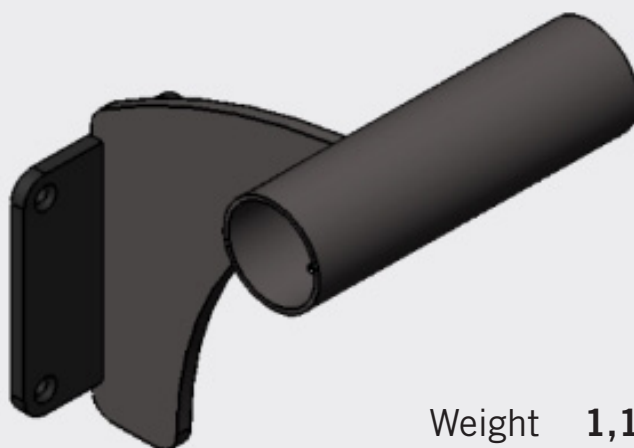

Harlequin Ballet barres

HARLEQUIN
The world dances on Harlequin floors®

Harlequin Ballet barres

Wall-mounted single bracket

Weight **1,15 kg**

Price (Ex. vat.) **43 €**

Harlequin Europe SA
29 rue Notre-Dame
L-2240 Luxembourg
Tel: + 352 46 44 22
Fax: + 352 46 44 40
Freephone: 00 800 90 69 1000
www.harlequinfloors.com
info@harlequinfloors.com