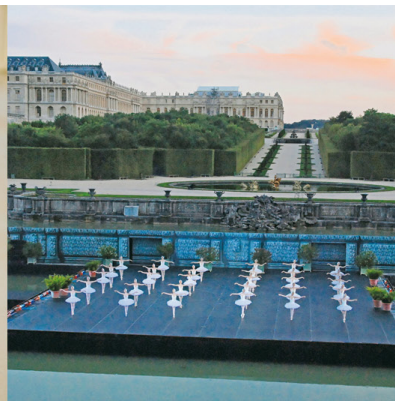

Harlequin Ballet barres

HARLEQUIN
The world dances on Harlequin floors®

Harlequin Ballet barres

Wall-mounted single bracket

Weight **1,15 kg**

Price (Ex. vat.) **43 €**

Harlequin Europe SA
29 rue Notre-Dame
L-2240 Luxembourg
Tel: + 352 46 44 22
Fax: + 352 46 44 40
Freephone: 00 800 90 69 1000
www.harlequinfloors.com
info@harlequinfloors.com