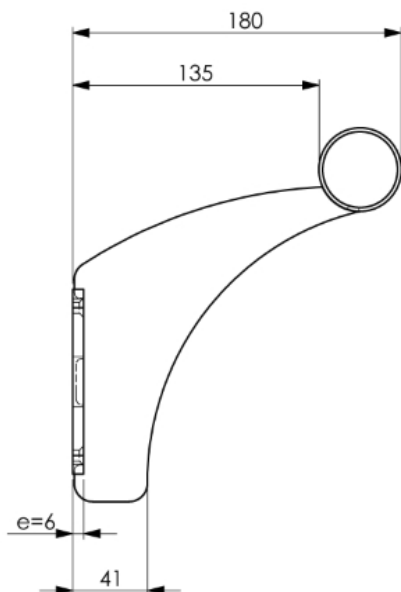

Harlequin Ballet barres

HARLEQUIN
The world dances on Harlequin floors®

Harlequin Ballet barres

Wall-mounted single bracket

Weight **1,15 kg**

Price (Ex. vat.) **43 €**

Harlequin Europe SA
29 rue Notre-Dame
L-2240 Luxembourg
Tel: + 352 46 44 22
Fax: + 352 46 44 40
Freephone: 00 800 90 69 1000
www.harlequinfloors.com
info@harlequinfloors.com