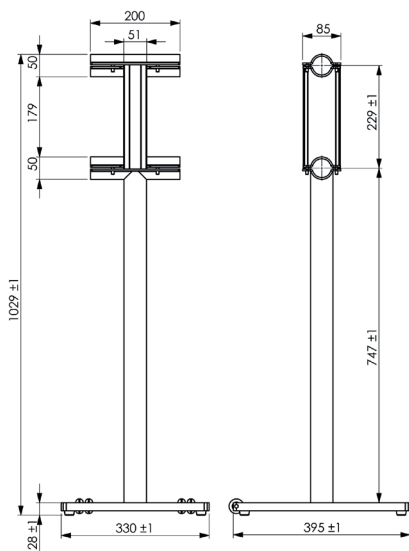

Harlequin Ballet barres

Floor-mounted double bracket

Weight **5,35 kg**

Price (Ex. vat.) **149 €**

1st barre at 75 cm (h) | 2nd barre at 97,9 cm (h)

For further information or advice,
contact us on freephone

Harlequin Ballet barres

Double free-standing barres

Total weight **54 kg**

Price (Ex. vat.) **880 €**

2 pine barres 3m length x 3cm in diameter inclusive

For further information or advice,
contact us on freephone