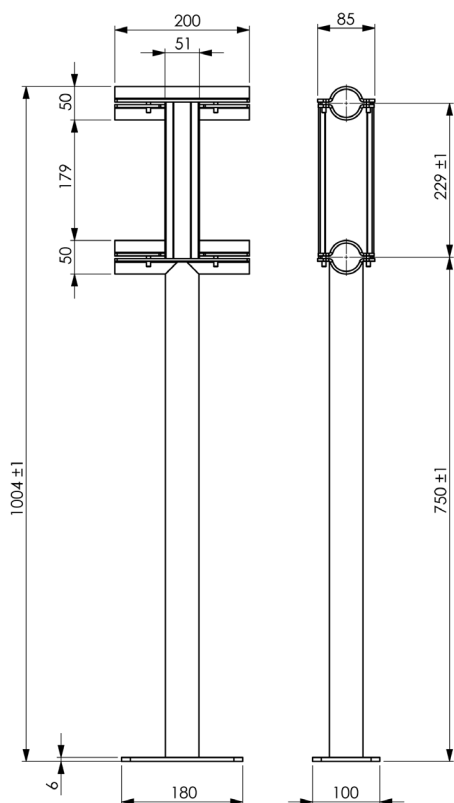

Weight **5,25 kg**

Price (Ex. vat.) **149 €**

Adjustable height from 79.5 cm to 118 cm

Harlequin Europe SA
29 rue Notre-Dame
L-2240 Luxembourg
Tel: + 352 46 44 22
Fax: + 352 46 44 40
Freephone: 00 800 90 69 1000
www.harlequinfloors.com
info@harlequinfloors.com

Harlequin Ballet barres

Floor-mounted double bracket

Weight **5,35 kg**

Price (Ex. vat.) **149 €**

1st barre at 75 cm (h) | 2nd barre at 97,9 cm (h)

For further information or advice,
contact us on freephone