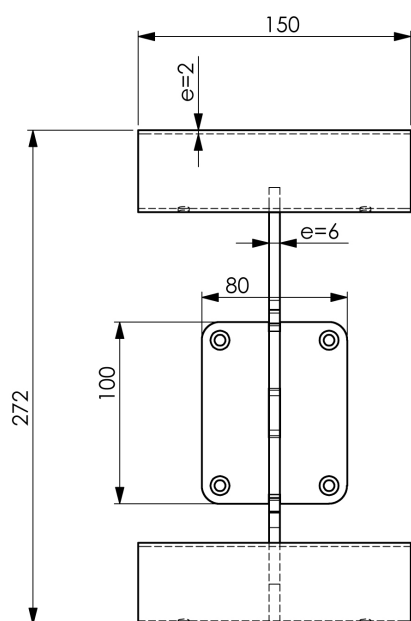

HARLEQUIN
The world dances on Harlequin floors®

Harlequin Ballet barres

Wall-mounted double bracket

Weight **1,65 kg**

Price (Ex. vat.) **77 €**