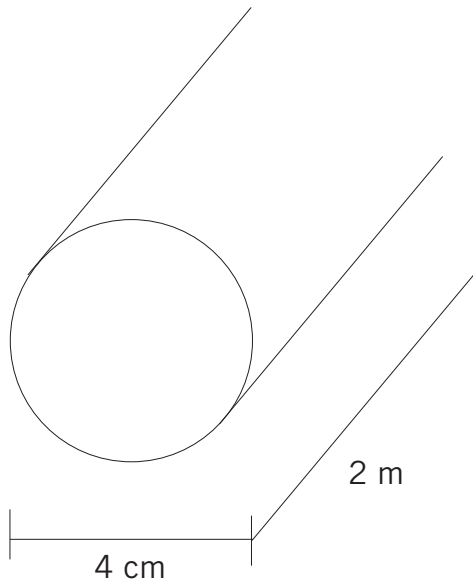

HARLEQUIN
The world dances on Harlequin floors®

Harlequin Ballet barres

Wooden barre - beech

4 cm (diameter) x 2 m (L)

Weight **1,92 kg**

Price (Ex. vat.) **59 €**

Prices (Ex. vat.)

Wall-mounted ballet barres

Wall-mounted single bracket

1,15 kg 43,00 €

Wall-mounted double bracket

1,65 kg 79,00 €

Foor-mounted ballet barres

Floor-mounted single bracket adjustable height

5,25 kg 149,00 €

Floor-mounted double bracket

5,35 kg 149,00 €

Wooden barre - beech

4 cm (diameter) x 2 m (L)

1,92 kg 59,00 €

Double free-standing barres

2 pine barres 3m length x 3cm in diameter inclusive

54 kg 880 €

Harlequin Europe SA
29 rue Notre-Dame
L-2240 Luxembourg
Tel: + 352 46 44 22
Fax: + 352 46 44 40
Freephone: 00 800 90 69 1000
www.harlequinfloors.com
info@harlequinfloors.com

LUXEMBOURG
LONDON
PARIS
MADRID
LOS ANGELES
PHILADELPHIA
FORT WORTH
SYDNEY
HONG KONG

For further information or advice,
contact us on freephone

00 800 90 69 1000