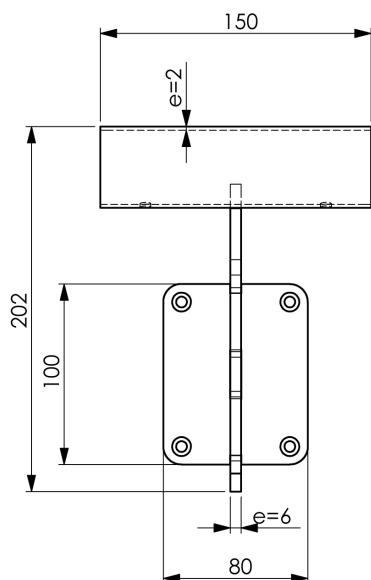

Harlequin Ballet barres

HARLEQUIN
The world dances on Harlequin floors®

Harlequin Ballet barres

Wall-mounted single bracket

Weight **1,15 kg**

Price (Ex. vat.) **43 €**

Harlequin Europe SA
29 rue Notre-Dame
L-2240 Luxembourg
Tel: + 352 46 44 22
Fax: + 352 46 44 40
Freephone: 00 800 90 69 1000
www.harlequinfloors.com
info@harlequinfloors.com