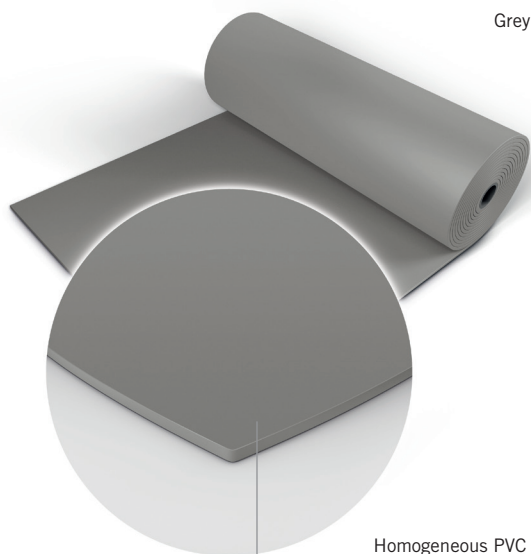

HARLEQUIN

The world dances on Harlequin floors®

The ultimate hard-wearing, multi-purpose dance floor, **Harlequin Standfast** can withstand heavy props and scenery and is extremely hard wearing when used on stage, in the practice studio or in a multi-purpose hall.

Grey

Homogeneous PVC with a slip-resistant performance surface

Black

Dark grey

Harlequin Standfast™

Harlequin Standfast is an extremely tough, heavy-duty, multi-purpose floor intended for permanent or semi-permanent installations only, either on stage or in the practice studio, particularly as a top surface for one of our sprung floors.

Especially popular with Flamenco dancers, it is also suitable for classical ballet, contemporary dance, hip hop and a range of performing arts.

When laid, adjacent rolls of **Harlequin Standfast** can be hot-welded to form a continuous, non-slip surface suitable for heavy-duty use.

Specification guide

Permanent or Portable	Permanent
Roll width	1,52m
Roll length	15m, 20m
Colours	Black, Grey, Dark grey
Thickness	2,6mm
Weight	3,5kg/m ²
Fire rating	Cfl-s1 (EN 13501-1)

Harlequin's vinyl floor application guide