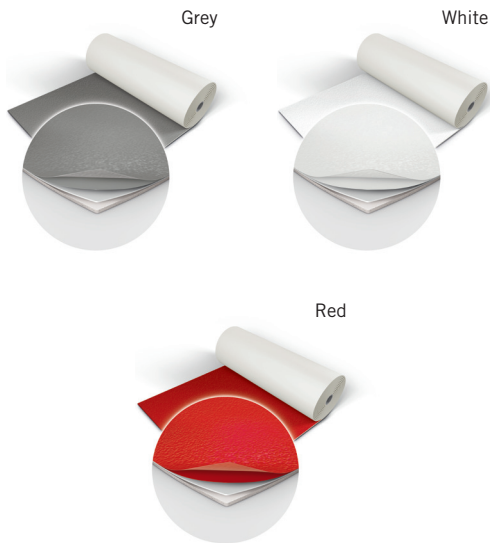

Harlequin Showfloor is suitable for display use including fashion shows, exhibition stands and special events, e.g. situations where protection of a venue's parquet floor, or similar delicate surface, is required.

Harlequin Showfloor™

Harlequin Showfloor is a multi-layered flooring made out of vinyl reinforced with mineral fibre and foam backing and comes in several colours. Lightweight and reusable, this is the ideal, loose-lay floor for any event.

Harlequin Showfloor is a versatile display floor that can be rolled out on any hard smooth surface including plywood, chipboard, hardboard, tiles or concrete. We also supply suitable single- or double-sided adhesive tape for fitting.

Specification guide

Permanent or Portable	Portable
Roll width	2m
Roll length	10m, 15m, 20m, 25m, 30m
Colours	Black, White, Red, Grey
Thickness	2,6mm
Weight	1,6kg/m ²
Fire rating	Bfl-s1 (EN 13501-1)

Harlequin's vinyl floor application guide