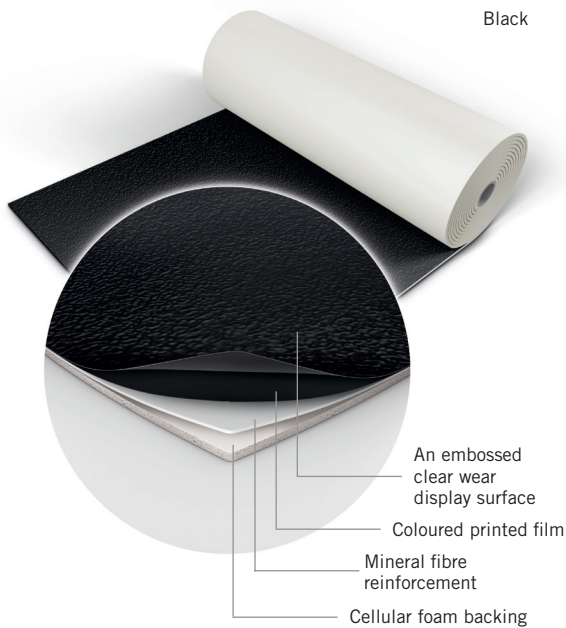

Harlequin Showfloor is suitable for display use including fashion shows, exhibition stands and special events, e.g. situations where protection of a venue's parquet floor, or similar delicate surface, is required.

Harlequin Showfloor™

Harlequin Showfloor is a multi-layered flooring made out of vinyl reinforced with mineral fibre and foam backing and comes in several colours. Lightweight and reusable, this is the ideal, loose-lay floor for any event.

Harlequin Showfloor is a versatile display floor that can be rolled out on any hard smooth surface including plywood, chipboard, hardboard, tiles or concrete. We also supply suitable single- or double-sided adhesive tape for fitting.

Specification guide

Permanent or Portable	Portable
Roll width	2m
Roll length	10m, 15m, 20m, 25m, 30m
Colours	Black, White, Red, Grey
Thickness	2,6mm
Weight	1,6kg/m ²
Fire rating	Bfl-s1 (EN 13501-1)

Harlequin's vinyl floor application guide