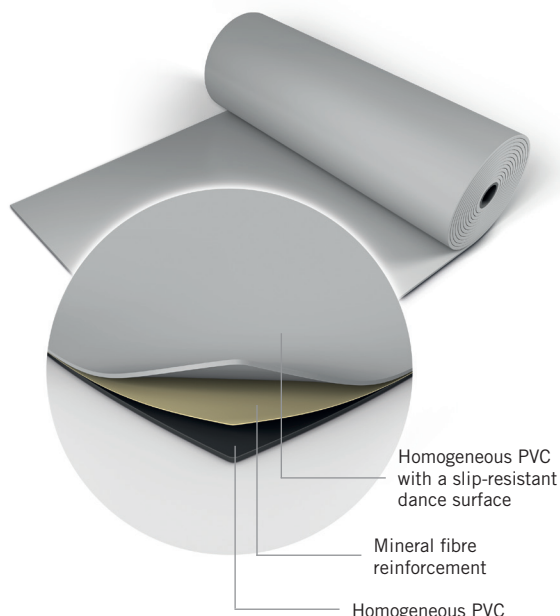

HARLEQUIN

The world dances on Harlequin floors®

With a soft feel, yet hard-wearing, stable and pliable, **Harlequin Cascade** has a slightly embossed, non-slip surface that provides extra grip and reassurance for dancers of classical ballet.

LUXEMBOURG
BERLIN
LONDON
PARIS
MADRID
LOS ANGELES
PHILADELPHIA
FORT WORTH
SYDNEY
HONG KONG

Harlequin Cascade™

Harlequin Cascade is renowned for being the most supple, stable dance floor on the market. A whole generation of directors and professional dancers have been won over by its durability. The lightly embossed surface has an excellent grip that gives dancers complete confidence, while the matt finish makes it extremely popular with lighting designers.

Harlequin Cascade can withstand heavy stage props, scenery and lighting towers. Suitable for use as an indoor or outdoor stage floor or in the practice studio, Harlequin Cascade gives performers added protection either as a loose lay or permanent installation, particularly on top of one of our sprung floors.

Orders of 500m² or more can be produced in a colour of your choice !

Specification guide

Permanent or Portable	Both
Roll width	2m
Roll length	10m, 15m, 20m, 25m
Colours	Black 501, Grey 582, White 100, Dark Grey 406
Special colours Subject to the availability of stock	Beige 110, Grey 1504, Parma 162, Pink 290, Mauve 628, Nut 688
Thickness	2mm
Weight	2,6kg/m ²
Fire rating	Bfl-s1 (EN 13501-1)