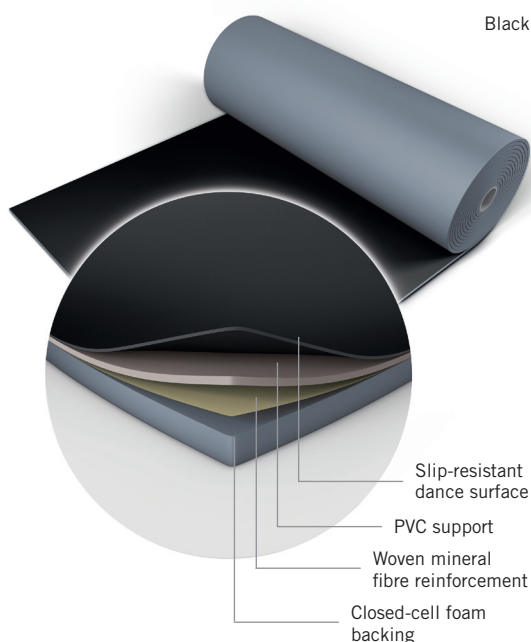

HARLEQUIN

The world dances on Harlequin floors®

Specially designed to protect dancers against hard sub-floors, **Harlequin Allegro** meets the French AFNOR NFP standard 90203 and provides an exclusive and innovative alternative to the traditional sprung dance floor.

Harlequin Allegro™

At 8.5mm, **Harlequin Allegro** is the thickest roll-out dance floor on the market. Made from vinyl reinforced with a tough mineral fibre interply and foam-backed to offer protection against hard sub-floors.

Harlequin Allegro is suitable for contemporary dance, jazz and hip hop as well as yoga and pilates and is ideal for use in rehearsal studios.

Looking for a semi-sprung floor surface for your studio? Harlequin Allegro is the quick and easy solution - no need for a carpenter, nails, screws, springs or pads! All you have to do is choose whether to loose-lay or permanently install your floor.

Black

Grey

Specification guide

Permanent or Portable	Both
Roll width	1,5m
Roll length	10m, 15m, 20m
Colours	Black, Grey
Thickness	8,5mm
Weight	6kg/m ²
Fire rating	Cfl-s1 (EN 13501-1)

Harlequin's vinyl floor application guide