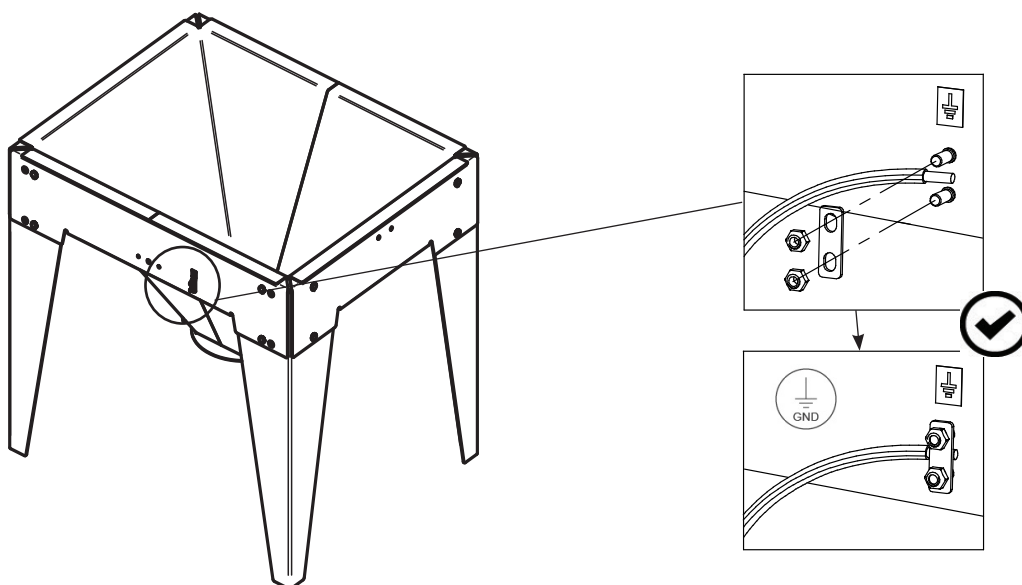

USA – Charlotte (NC)
Ergonomic handling
Phone: +1 704 527 5052
Email: info-usa@piab.com

Art. No. 0213549 Rev00
Piab AB, 2018-08

MOUNTING OVERVIEW

Art. no 0207524 (optional)

Art. no 0205273 (optional)

Art. no 0205261 (optional)

MOUNTING OF HOOD

INSTALLATION

TILTING FUNCTION