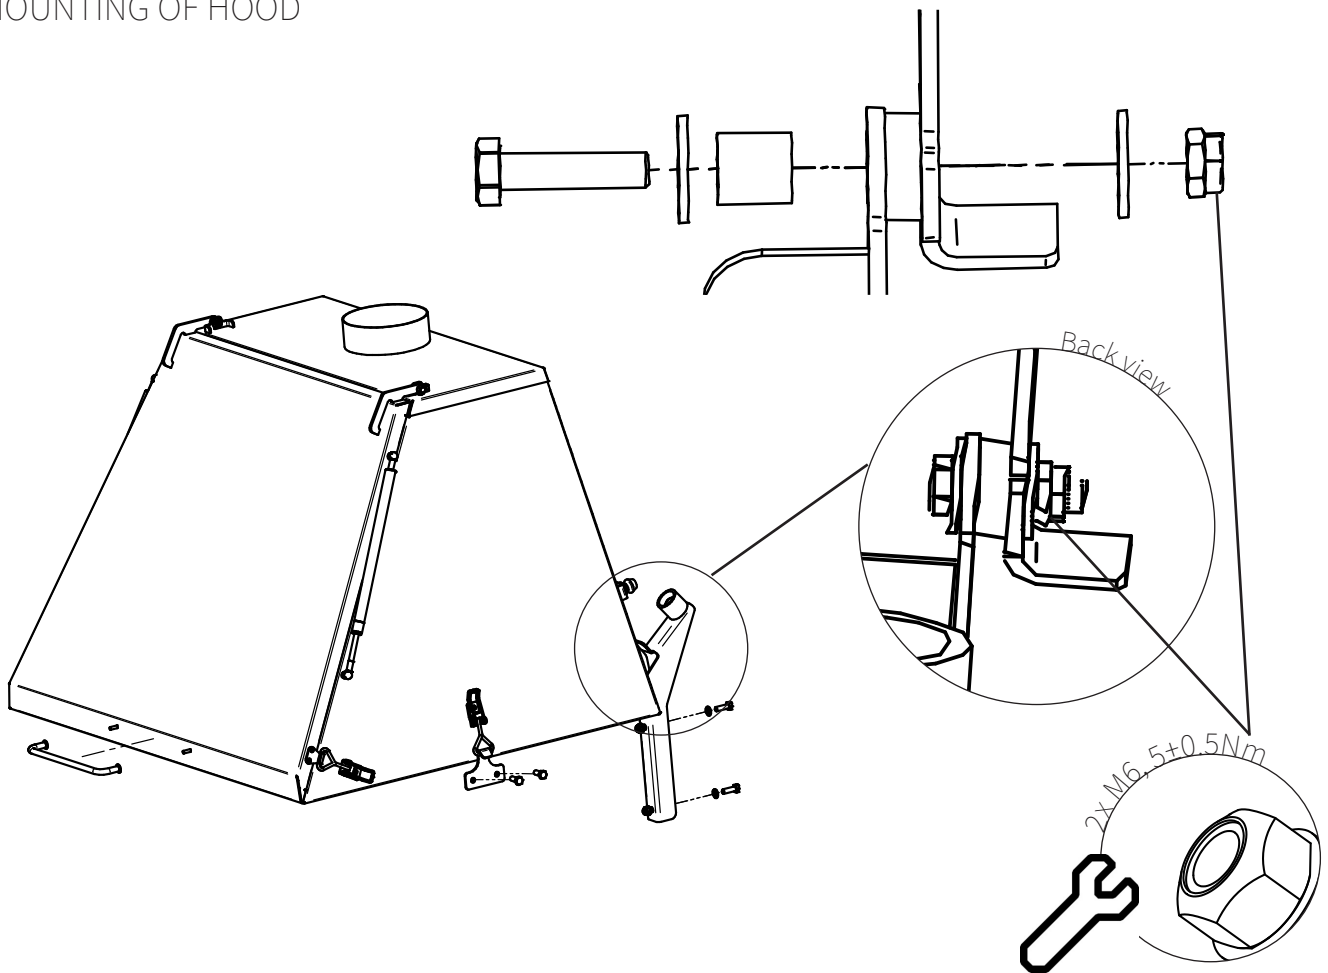

USA – Charlotte (NC)
Ergonomic handling
Phone: +1 704 527 5052
Email: info-usa@piab.com

Art. No. 0213549 Rev00
Piab AB, 2018-08

MOUNTING OVERVIEW

Art. no 0207524 (optional)

Art. no 0205273 (optional)

Art. no 0205261 (optional)

MOUNTING OF HOOD

INSTALLATION

TILTING FUNCTION