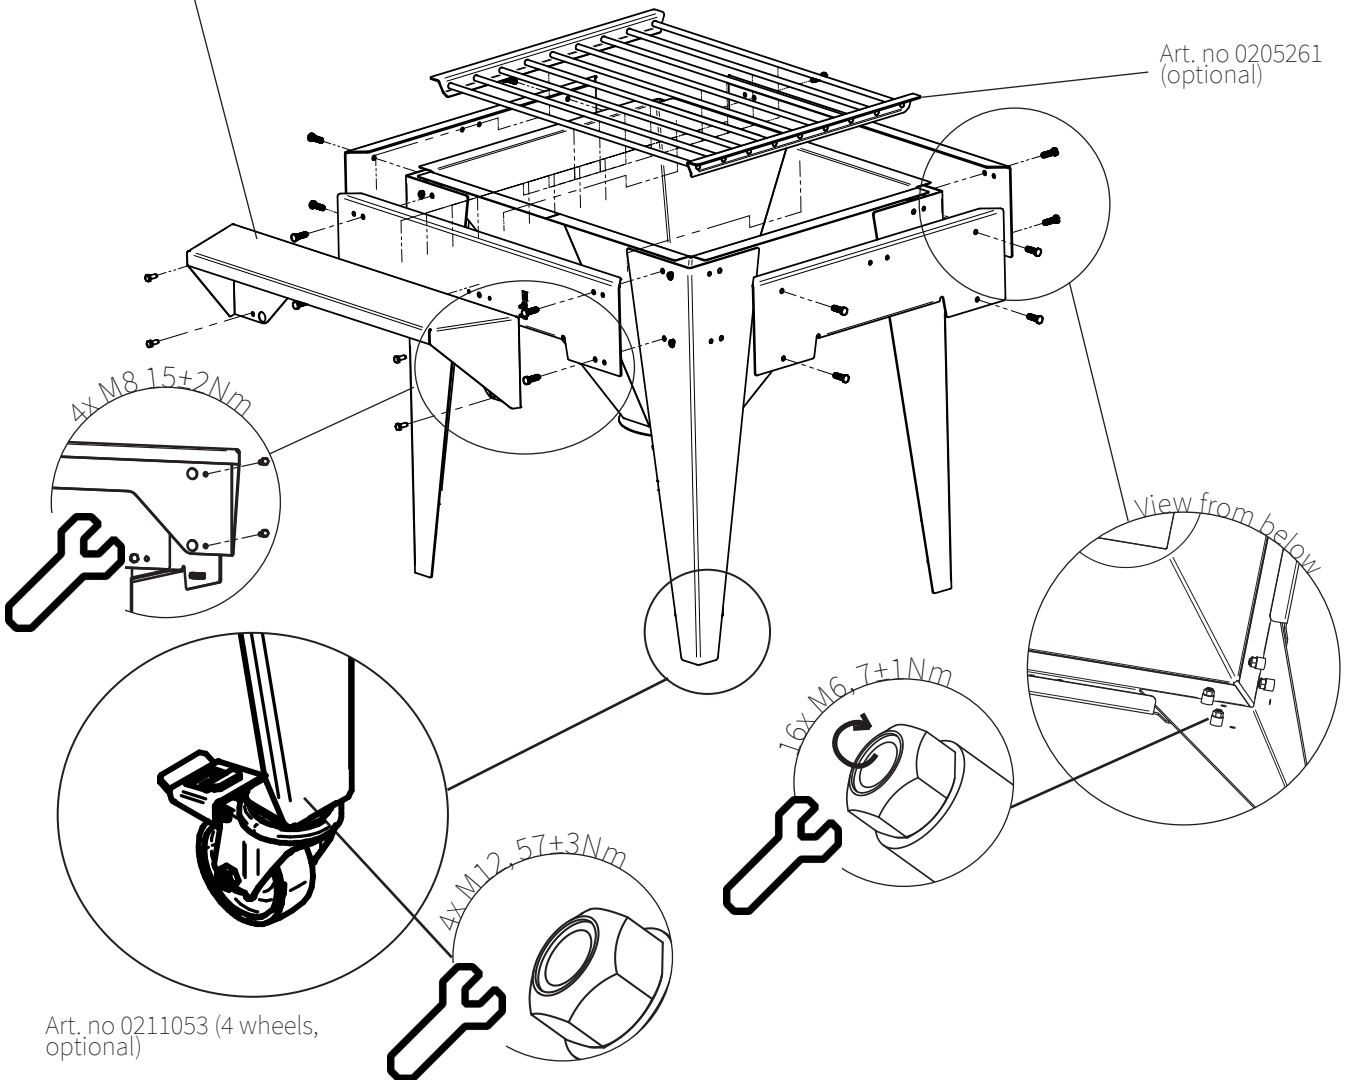

USA – Charlotte (NC)
Ergonomic handling
Phone: +1 704 527 5052
Email: info-usa@piab.com

Art. No. 0213549 Rev00
Piab AB, 2018-08

MOUNTING OVERVIEW

Art. no 0207524 (optional)

Art. no 0205273 (optional)

Art. no 0205261 (optional)

MOUNTING OF HOOD

INSTALLATION

TILTING FUNCTION