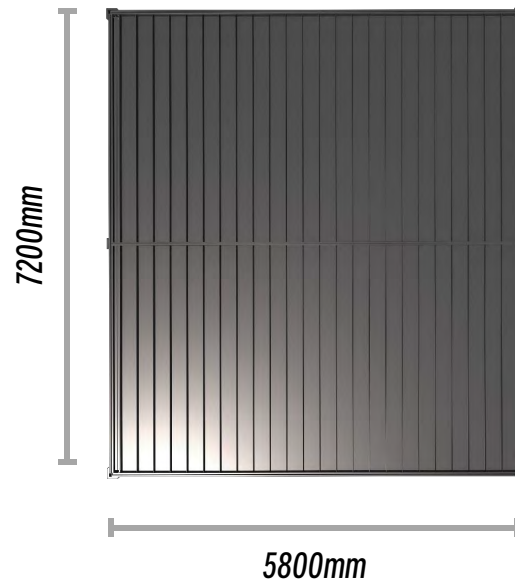

CARPORT PRESTIGE MAX - SIZE