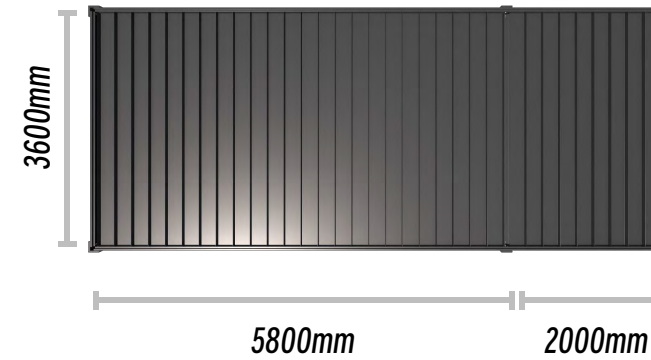

CARPORT PRESTIGE MAX - SIZE