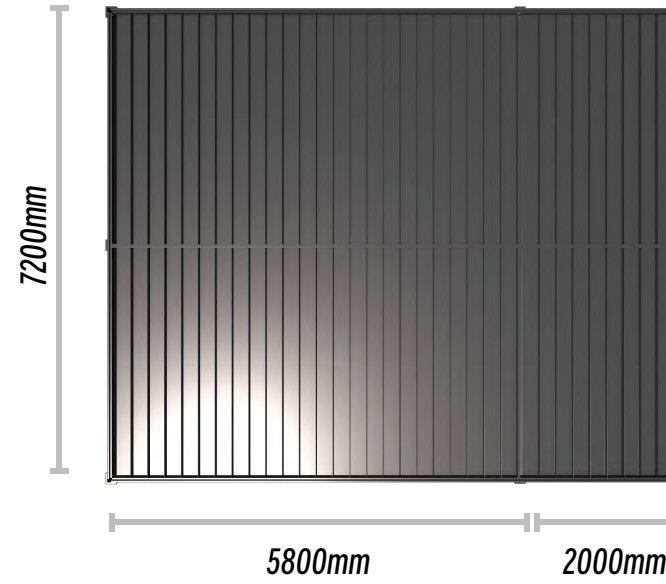

CARPORT PRESTIGE MAX - SIZE