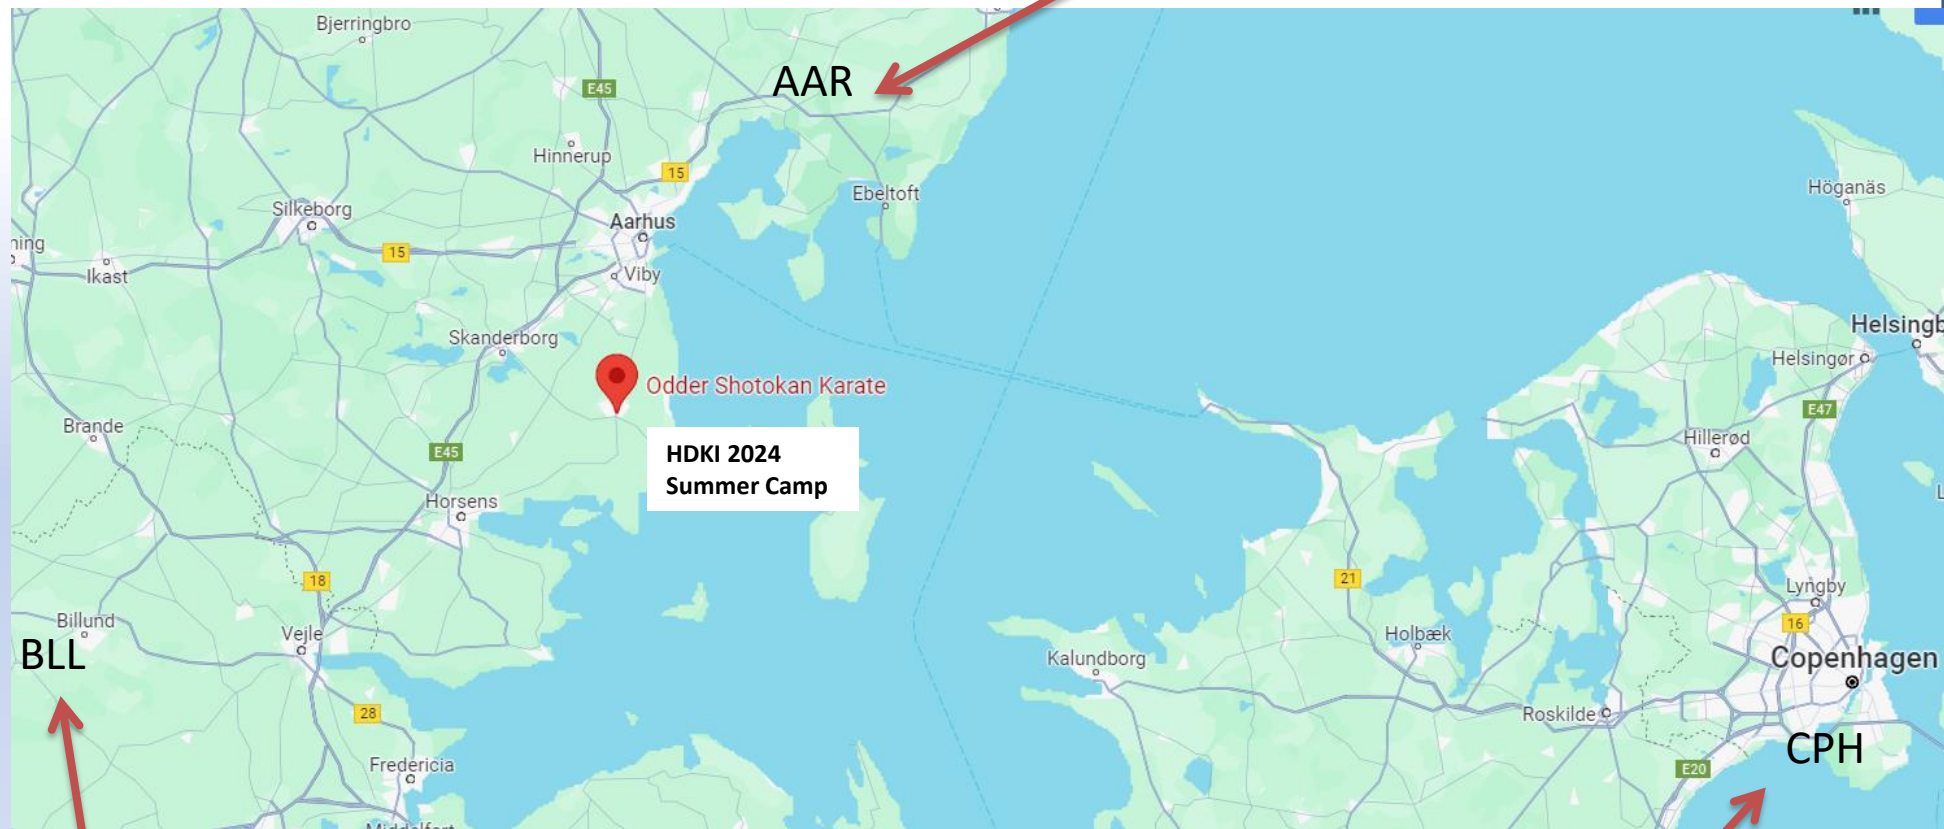

HDKI DENMARK SUMMER CAMP 2024

Travelling from abroad -
how to get to/from the camp

CAMP LOCATION 2024:

Odder Shotokan Karate

Aaholmsgade 6

DK-8300 Odder

www.odderr-karate.dk

Arriving via Aarhus/Tirstrup Airport (AAR)
Distance to venue by car: ~76km, 1h