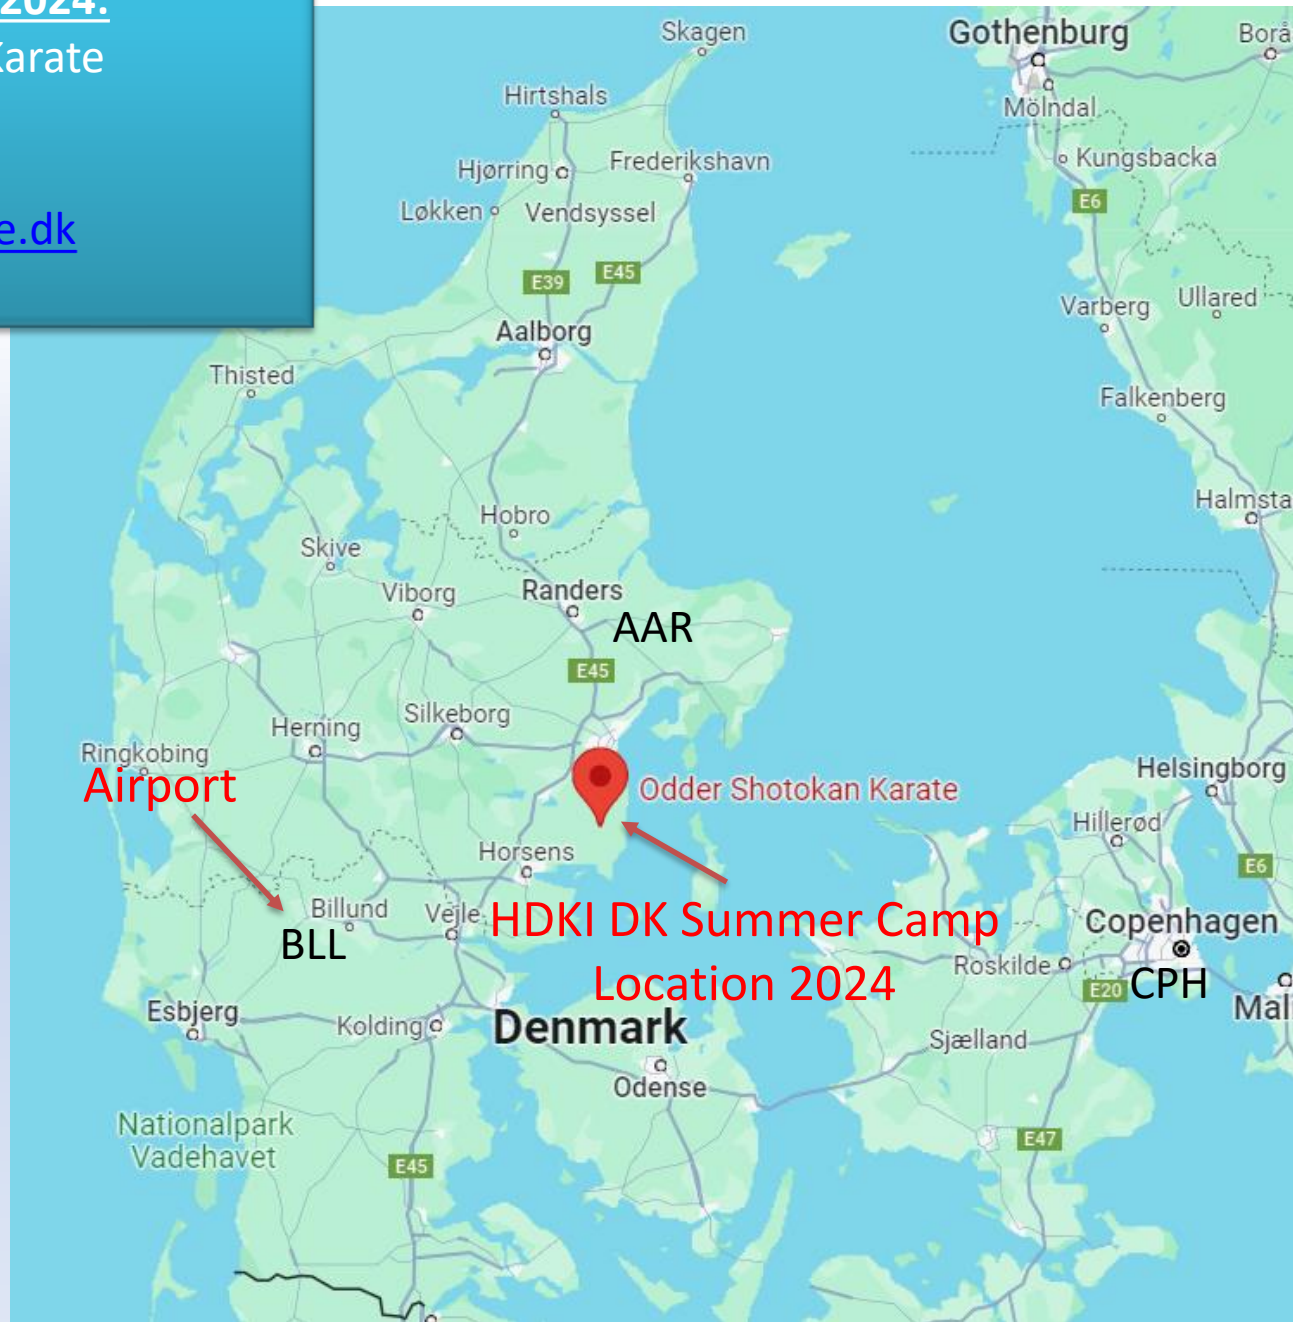

HDKI DENMARK SUMMER CAMP 2024

Travelling from abroad -
how to get to/from the camp

CAMP LOCATION 2024:

Odder Shotokan Karate

Aaholmsgade 6

DK-8300 Odder

www.odderr-karate.dk

Arriving via Aarhus/Tirstrup Airport (AAR)
Distance to venue by car: ~76km, 1h