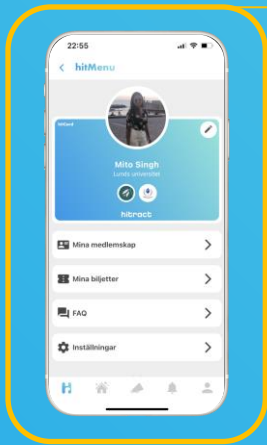

HUSET
Dina hitClubs och hitEvents

HITNOW
Skapa inlägg till dina vänner

NOTISER
Se dina notiser

PROFIL
Gå till din profil

Create an account

Download hitract from AppStore or Google Play

Enter information about you as a student

Get verified via your university or antagning.se

Select interests, manage courses and find buddies

Navigate on hitract

SIDE MENU
Go to your membership card, memberships tickets, purchases and settings

CHAT
Create and participate in chats and group chats