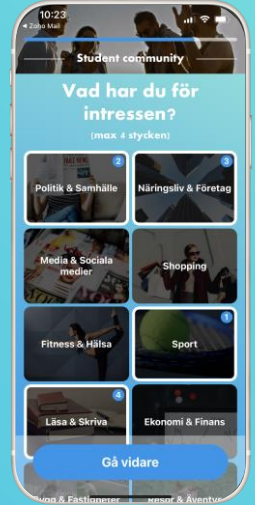

HUSET
Dina hitClubs och hitEvents

HITNOW
Skapa inlägg till dina vänner

NOTISER
Se dina notiser

PROFIL
Gå till din profil

Create an account

Download hitract from AppStore or Google Play

Enter information about you as a student

Get verified via your university or antagning.se

Select interests, manage courses and find buddies

Navigate on hitract

SIDE MENU
Go to your membership card, memberships tickets, purchases and settings

CHAT
Create and participate in chats and group chats