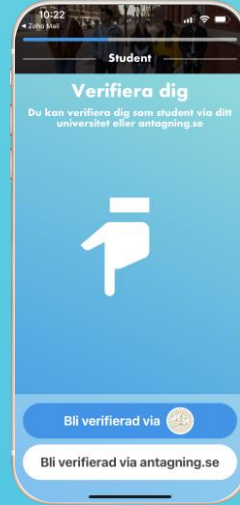

HUSET
Dina hitClubs och hitEvents

HITNOW
Skapa inlägg till dina vänner

NOTISER
Se dina notiser

PROFIL
Gå till din profil

Create an account

Download hitract from AppStore or Google Play

Enter information about you as a student

Get verified via your university or antagning.se

Select interests, manage courses and find buddies

Navigate on hitract

SIDE MENU
Go to your membership card, memberships tickets, purchases and settings

CHAT
Create and participate in chats and group chats