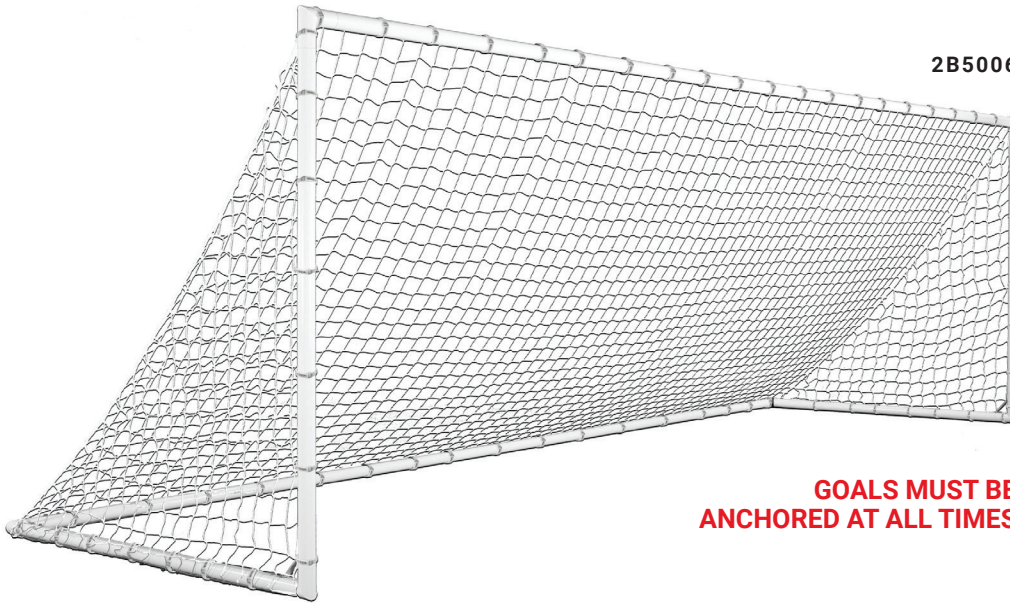

2B5006

GOALS MUST BE ANCHORED AT ALL TIMES

ACADEMY GOAL

MATERIAL	3" round posts, base, crossbar, and back bottom bar
FEATURES	All-aluminum construction Lightweight tubes for portability
INCLUDES	2.4mm, 120mm mesh, white net 4 "J" Anchors Net Attachment Straps
FINISH	White electrostatic coating

• **2B5006**
8'H x 24'W x 0'D x 8.25'B, net
93 lbs. per goal
MSRP **$1,850.00** each
Shipped: Truck

• **2B5005**
7'H x 21'W x 0'D x 7.25'B
84 lbs. per goal
MSRP **$1,800.00** each
Shipped: Truck

• **2B5004**
6.5'H x 18.5'W x 0'D x 6.75'B
77 lbs. per goal
MSRP **$1,645.00** each
Shipped: Truck

• **2B5003**
6.5'H x 12'W x 0'D x 6.75'B
65 lbs. per goal
MSRP **$1,450.00** each
Shipped: Truck

• **2B5002**
4.5'H x 9'W x 0'D x 4.75'B
50 lbs. per goal
MSRP **$1,250.00** each
Shipped: UPS/Truck

• **2B5001**
4'H x 6'W x 0'D x 4.25'B
43 lbs. per goal
MSRP **$1,125.00** each
Shipped: UPS/Truck

• **2B6001**
3'H x 4'W x 0'D x 3.25'B
35 lbs. per goal
MSRP **$990.00** each
Shipped: UPS

INCLUDES