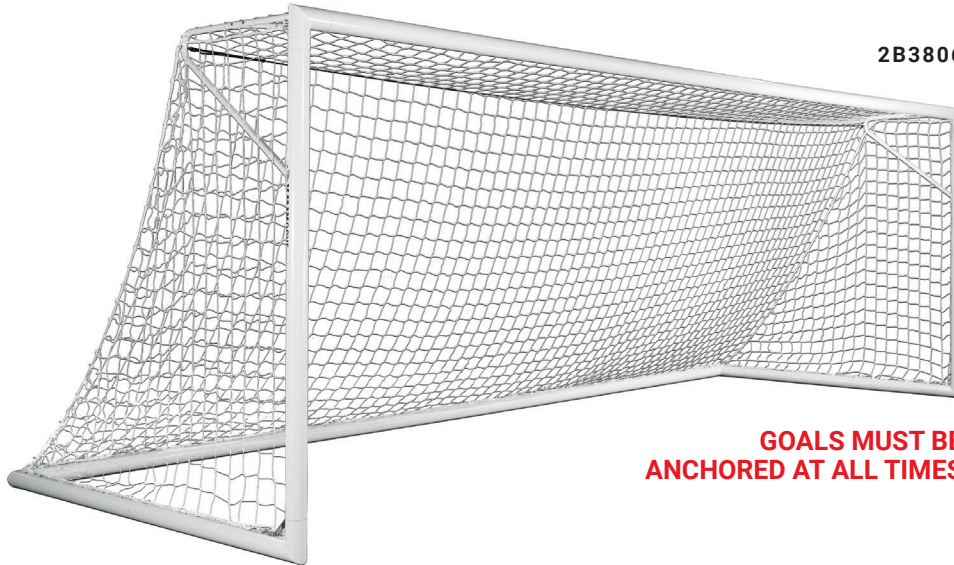

A sturdy, hinged base allows the goal to fold in half for convenient storage at stadiums or complexes.

Back poles are removable and clip to the base bar, keeping everything intact while the goal is not in use

•2B2001SW

283 lbs. per goal

MSRP \$6,485.00 each

Swivel wheels are removed when goal is in use or in storage

Wheels remain mounted to frame and flip-up while goal is in use.

INCLUDES

2B3806

GOALS MUST BE ANCHORED AT ALL TIMES