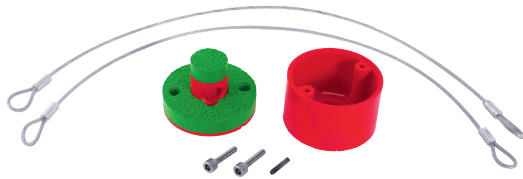

Secures 1 goal
Suitable for 2B2, 2B2201,
NXT Goals and 16A1

PRICE

MSRP \$29.50 set

GOAL SECURE TURF ANCHOR

SET OF 4

•10B5301

FEATURES

Secure goals on artificial surfaces