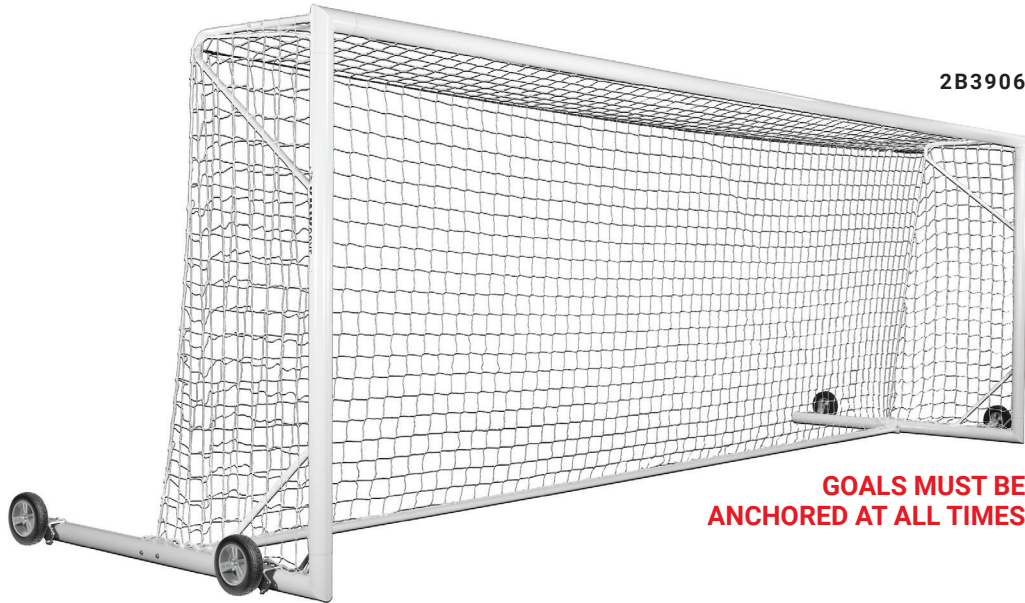

2B3906

GOALS MUST BE ANCHORED AT ALL TIMES

FUSION® 120 GOAL

- **2B3906**
- **SIZE** 8'H x 24'W x 3'D x 5'B
  Base bars extend to 8'
- **MATERIAL** 4" round posts, base and crossbar
  4.375" x 2" back bottom bar
- **FEATURES** All-aluminum construction
  Kwik Lock® Net System
  European backstays
  Semi-permanent & portable
- **INCLUDES** 3mm, 120mm mesh, white net (3B5921)
  Net Support Strap
  Kwik Lock® Net Clips
  4 no-flat tires
  4 semi-permanent ground anchors
  6 Saddle Anchor Bags
- **FINISH** White electrostatic coating
- **WEIGHT** 275 lbs. per goal
- **SHIPPED** Truck
- **PRICE** MSRP **$4,835.00** each

INCLUDES