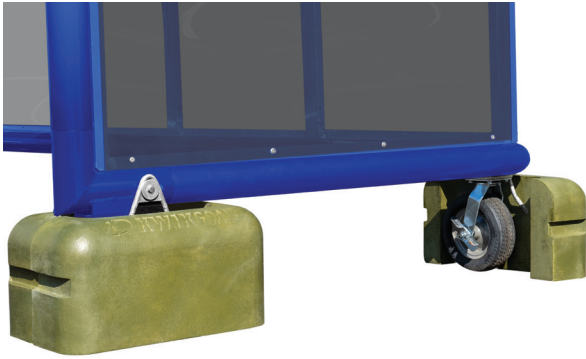

ANCHOR WEIGHT FOR PORTABLE ONLY SHELTERS

·10B4606

MATERIAL	Concrete Stainless steel attachment
FEATURES	Wheel chocking design Recessed grip point
INCLUDES	Set of 6 concrete anchor weights
WEIGHT	110 lbs. each
SHIPPED	Truck
PRICE	MSRP $935.00 per set