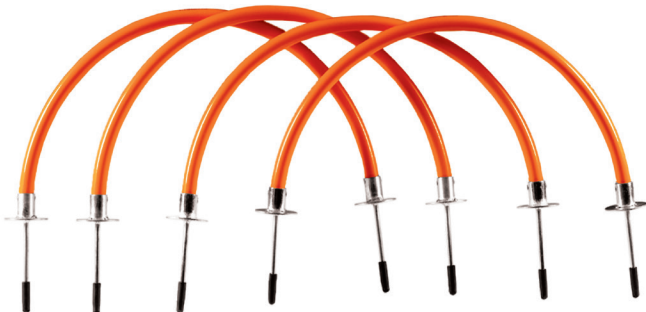

TRAINING ARCHES

SET OF 4

MATERIAL

1" round high-impact plastic arches

•16A1321

SIZE

14.5"H x 25"W

COLOR

Hi-Vis Orange

PRICE

MSRP $126.00 set

•16A1324

SIZE

11.5"H x 19"W

COLOR

Hi-Vis Green

PRICE

MSRP $105.00 set