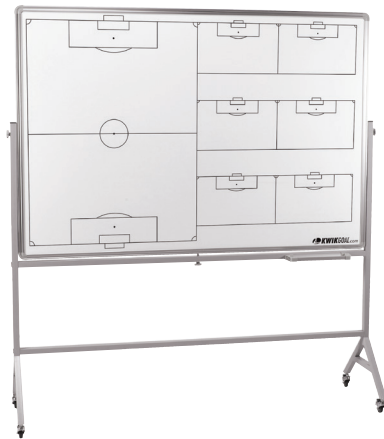

NEW

·18B1104

SIZE	35" x 24"
INCLUDES	27 Magnets 2 dry erase markers 1 eraser
FEATURES	Magnetic Adjustable hooks for hanging Double sided
PRICE	MSRP \$130.00 each

SOCCER CLIPBOARD

·18B301

SIZE	9" x 16"
INCLUDES	Dry erase pen One-side full field diagram
PRICE	MSRP \$15.00 each

SOCCER TACTIC BOARD

·18B601

SIZE	12" x 18"
INCLUDES	Dry erase pen with eraser Full field diagram front Attacking .3 diagram back
PRICE	MSRP \$31.00 each

DRY ERASE BOARD

·18B1103

SIZE 33" x 44"

INCLUDES Dry erase pen with eraser
Player I.D. magnets with inserts
Mounting hardware

PRICE MSRP **\$360.00** each

LARGE DRY ERASE BOARD

·18B1101

SIZE 4'H x 6'W (Board measurement)

INCLUDES Dry erase pen with eraser
Player I.D. magnets with inserts
Frame with wheels

FEATURES Side A: Full Field
Side B: Full Field with
6 attacking .3 areas