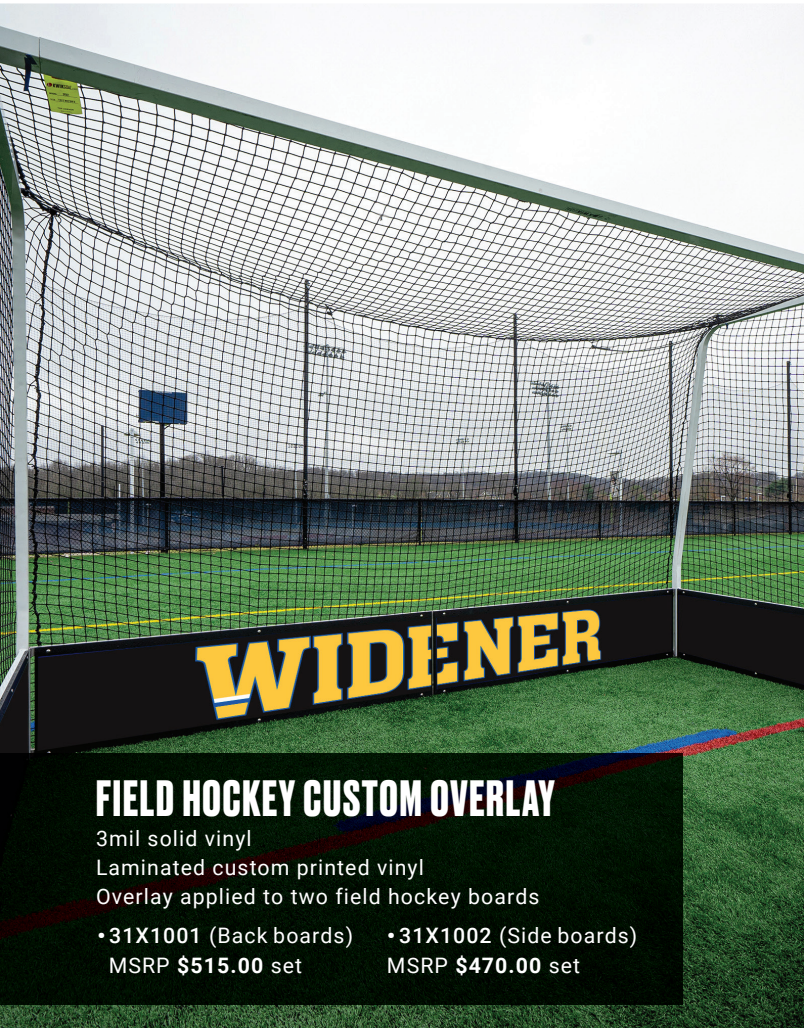

INCLUDES 1 pair of gloves

MATERIAL Polyvinyl wave-shaped grip

COLOR Black

·13B16XS X Small

·13B16S Small

·13B16M Medium

·13B16L Large

PRICE MSRP \$9.50 pair