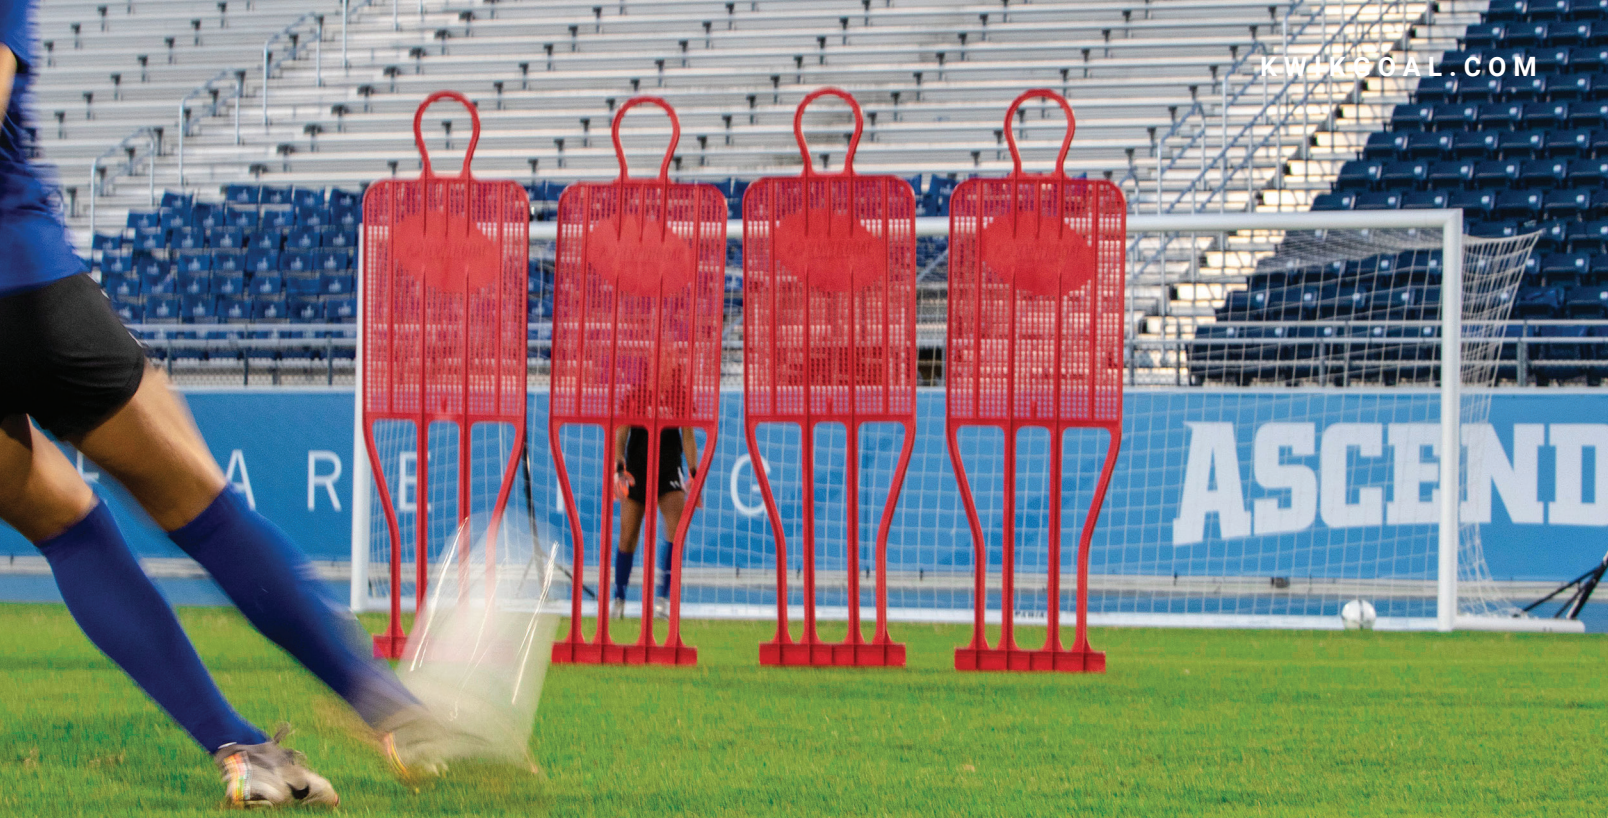

TOM®

TRAINING OPPONENT MANNEQUIN®

One-piece molded, high-impact plastic
Made in the U.S.A. from UV stabilized plastics
Base includes four 4" ground spikes

·16B2604

SIZE 5'4"H
COLOR Blue
WEIGHT 9 lbs.
PRICE MSRP **$295.00** each

·16B2708

SIZE 5'10"H
COLOR Yellow
WEIGHT 10 lbs.
PRICE MSRP **$325.00** each

·16B2701

SIZE 5'10"H
COLOR Red
WEIGHT 10 lbs.
PRICE MSRP **$325.00** each