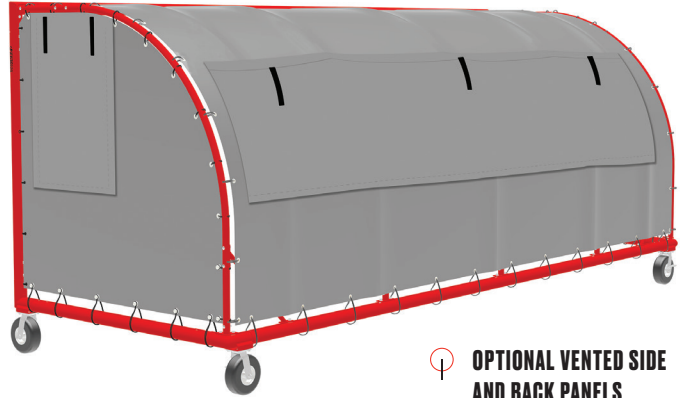

PRICE

MSRP \$50,700.00 each

SHELTERS MUST BE ANCHORED AT ALL TIMES

TWO-ROW PORTABLE ONLY SHELTER SHELL

•9B5508 | MSRP \$18,750.00 each

9B6308

SHELTERS MUST BE ANCHORED AT ALL TIMES

9B6305