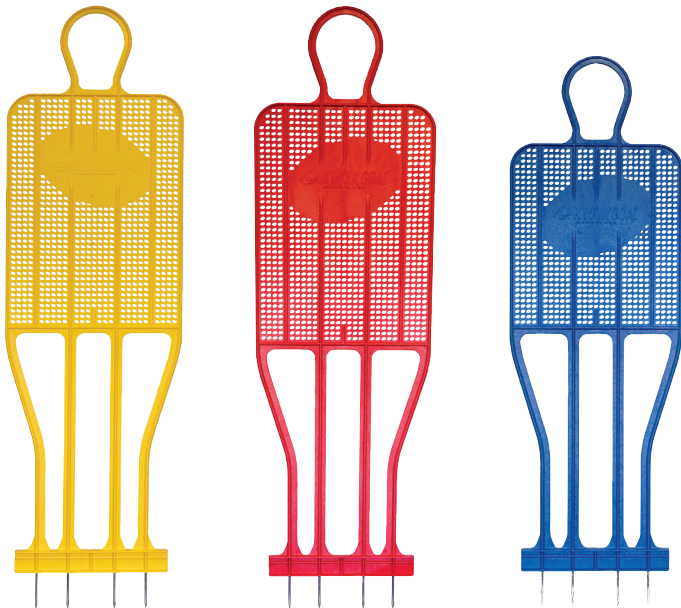

TOM®

TRAINING OPPONENT MANNEQUIN®

One-piece molded, high-impact plastic
Made in the U.S.A. from UV stabilized plastics
Base includes four 4" ground spikes

·16B2604

SIZE 5'4"H
COLOR Blue
WEIGHT 9 lbs.
PRICE MSRP **$295.00** each

·16B2708

SIZE 5'10"H
COLOR Yellow
WEIGHT 10 lbs.
PRICE MSRP **$325.00** each

·16B2701

SIZE 5'10"H
COLOR Red
WEIGHT 10 lbs.
PRICE MSRP **$325.00** each