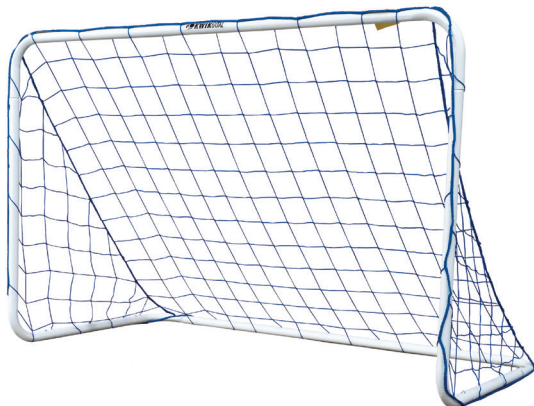

PROJECT STRIKEFORCE GOAL

• 2B2201	
SIZE	4'H x 6'W x 0'D x 3'B
MATERIAL	1.5" round metal tubing
FEATURES	Kwik Button® assembly
INCLUDES	2.4 mm, 120mm mesh, blue net (3B3041) 4 "U" Anchors
FINISH	White electrostatic coating
WEIGHT	26 lbs. per goal
SHIPPED	UPS
PRICE	MSRP $315.00 each