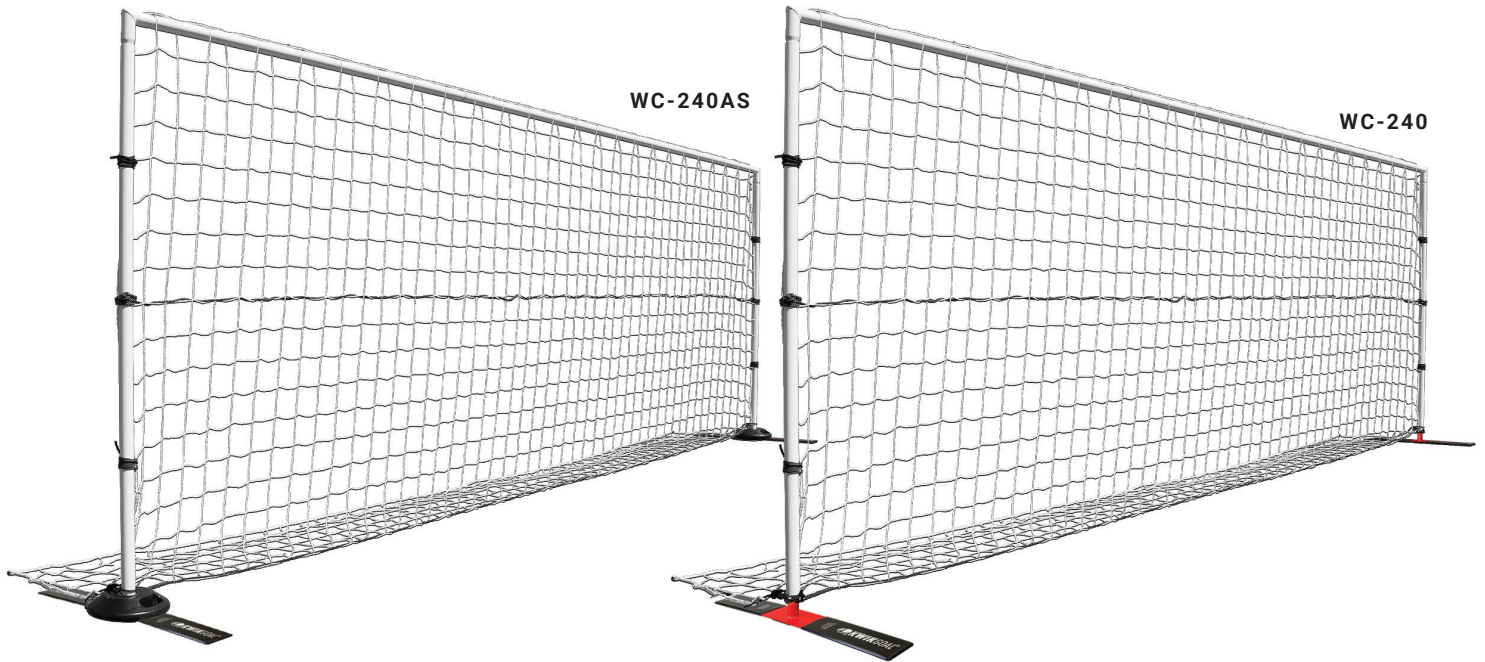

NXT COERVER® TRAINING FRAME

MATERIAL	1.75" round aluminum tube post and crossbar
FEATURES	Kwik Button® assembly Square corners for a traditional goal look
INCLUDES	3mm, 120mm mesh, white net with medial and base ropes Net fastener Corner net cable ties Steel anchor shoes Goal carry bag
FINISH	White electrostatic coating (post and crossbar) Red electrostatic coating (anchor shoes)
SHIPPED	UPS

NATURAL SURFACE

• WC-185
6.5'H x 18.5'W
54 lbs. per goal
MSRP **$915.00** each

ALL-SURFACE

• WC-185AS
6.5'H x 18.5'W
111 lbs. per goal
MSRP **$1,170.00** each

NATURAL SURFACE

• WC-240
8'H x 24'W
61 lbs. per goal
MSRP **$1,085.00** each

ALL-SURFACE

• WC-240AS
8'H x 24'W
118 lbs. per goal
Ships Truck Only
MSRP **$1,330.00** each

NXT COERVER® TRAINING FRAME REPLACEMENT NETS

WC-24GAW – White
8'H x 24'W 3mm, 120mm mesh
MSRP **$187.00** each

WC-185GAW – White
6.5'H x 18.5'W 3mm, 120mm mesh
MSRP **$135.00** each