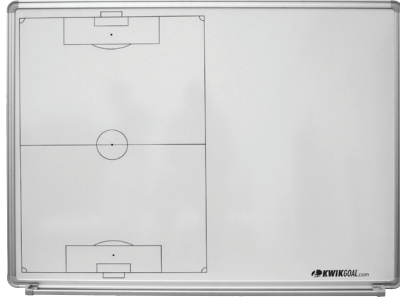

DRY ERASE BOARD

·18B1103

SIZE 33" x 44"

INCLUDES Dry erase pen with eraser
Player I.D. magnets with inserts
Mounting hardware

PRICE MSRP **$360.00** each