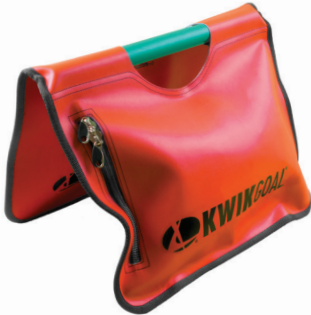

GOAL ANCHOR WEIGHT SET OF 4

·10B4608

FEATURES

Stainless handle
Pads to protect powder coating
No filling required

INCLUDES

Set of 4 concrete anchor weights
(60lbs ea.)

PRICE

MSRP \$620.00 set