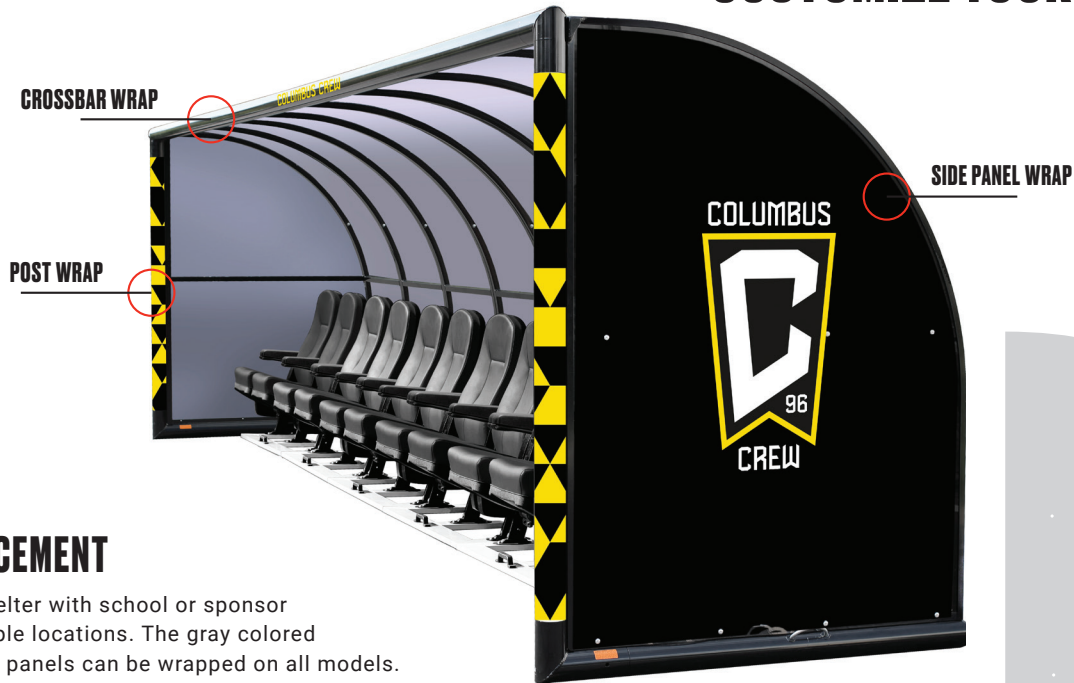

BENCH COLORS

MOLDED SEAT COLORS

LUXURY SEAT COLORS

FRAME COLORS

CUSTOMIZE YOUR SHELTER

LOGO PLACEMENT

Brand your shelter with school or sponsor logos in multiple locations. The gray colored polycarbonate panels can be wrapped on all models. When purchasing Luxury Seat models, the seats can be embroidered in multiple locations.