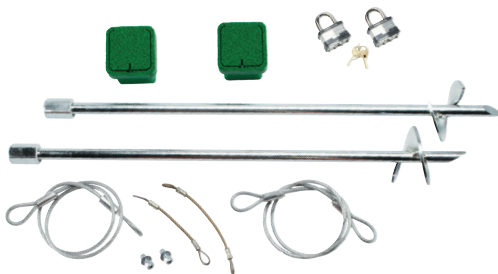

Acetal anchor plate and
stainless steel hardware

PRICE

MSRP \$445.00 set

Check with your turf manufacturer
for warranty information

BOX GROUND ANCHOR

·10B5305

INCLUDES

Urethane anchor box and steel Anchor

MATERIAL

Zinc-plated

PRICE

MSRP \$825.00 set

GROUND ANCHORS

·10B103

FEATURES

Secures 1 goal or bench

INCLUDES

Steel anchors and stainless steel hardware

Zinc-plated

PRICE

MSRP \$254.00 set

BOX AUGER ANCHOR

·10B5303

INCLUDES