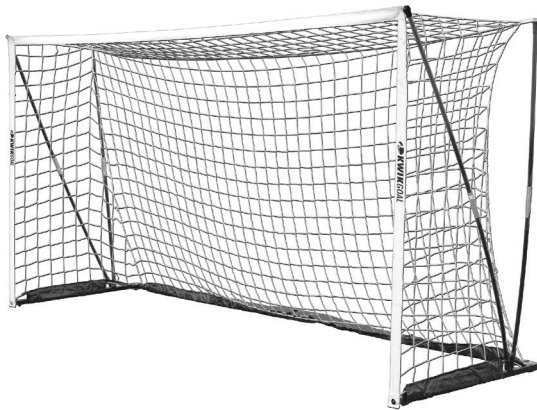

KWIK FLEX® FUTSAL GOAL

·2P1901	
SIZE	6'7"(2m)H x 9'10"(3m)W x 2'D x 3'6"B
MATERIAL	Fiberglass and metal construction
FEATURES	Tool-free assembly and take down
INCLUDES	2.4mm, 4" mesh, white net Carry bag
WEIGHT	37 lbs. per unit
COLOR	Black frame with white net
PRICE	MSRP $366.00 each