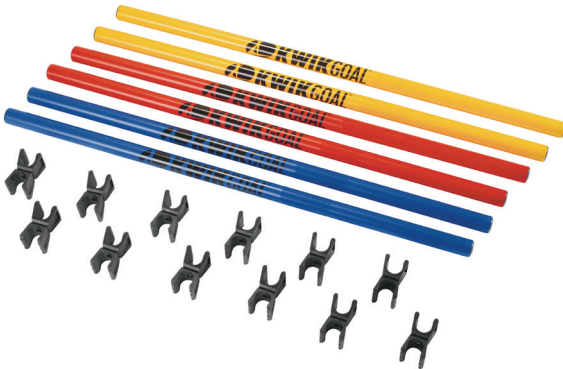

COACHING STICKS 2 GO

SIZE	60"H x 1" Diameter
MATERIAL	High-impact plastic
FEATURES	Sticks unscrew at mid-point
INCLUDES	Round steel base with ground peg Set of 6
• 16B33021	Hi-Vis Orange
• 16B33024	Hi Vis Green
PRICE	MSRP \$132.00 set

PREMIER UNIVERSAL BASES

- 16B206
- SIZE** 12" Diameter
- MATERIAL** High-density, UV resistant rubber
- INCLUDES** Set of 6
- FEATURES** Fits Universal Coaching Sticks
- COLOR** Black
- WEIGHT** 47 lbs. per set
- PRICE** MSRP **\$240.00** set

SWIVEL CLIPS

- 10B3801
- COLOR** Black
- INCLUDES** Pack of 24
- FEATURES** Fits all Kwik Goal® Coaching Sticks, 30" and 60" Coaching Stick Hurdles
- PRICE** MSRP **\$59.00** pack

30" COACHING STICK HURDLES