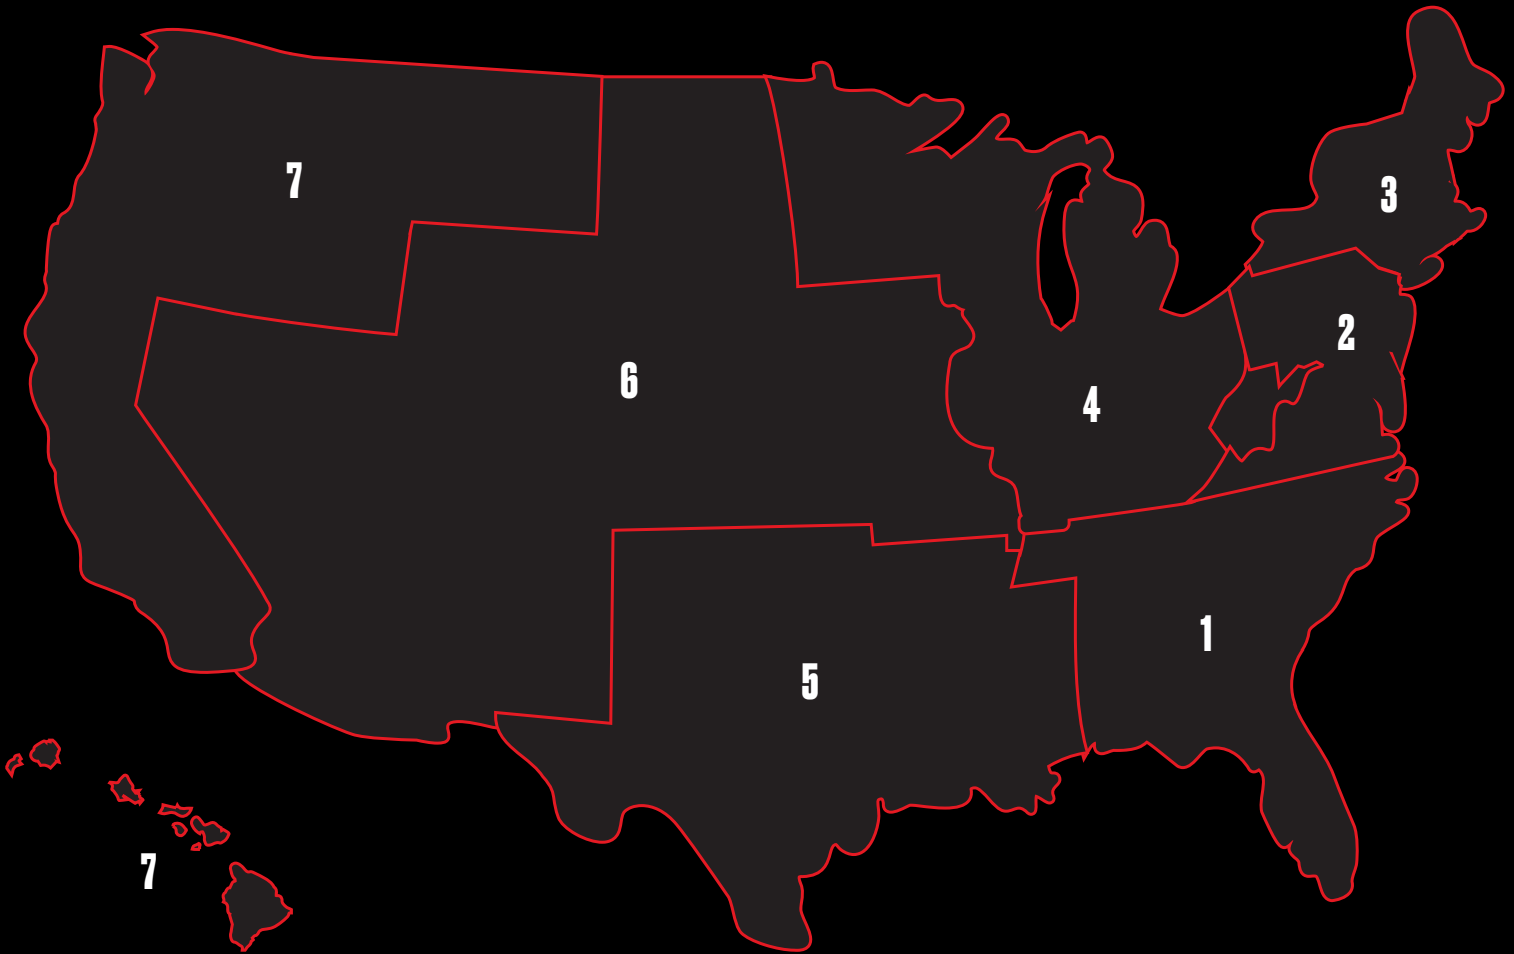

1. BRETT FORBRICH

bforbrich@kwikgoal.com
267.664.8031
TN, SC, NC, GA, AL, FL

4. MATT COOK

mcook@kwikgoal.com
267.406.3761
IL, WI, IN, OH, MI, KY, MN

6. CHRIS CHICO

cchico@kwikgoal.com
267.406.3084
NV, AZ, NM, UT, CO, KS, NE, MO, IA, ND, SD, WY

2. GERRY HESS

ghess@kwikgoal.com
267.406.2966
NJ, VA, PA, MD, DE

5. JAMIE HARTLEY

jhartley@kwikgoal.com
267.406.5600
TX, OK, MS, AR, LA

7. JESSE MENDOZA

jmendoza@kwikgoal.com
267.885.4084
CA, OR, WA, MT, ID, HI

3. TIM TOBIN

ttobin@kwikgoal.com
267.406.2537
NY, CT, RI, MA, VT, NH, ME