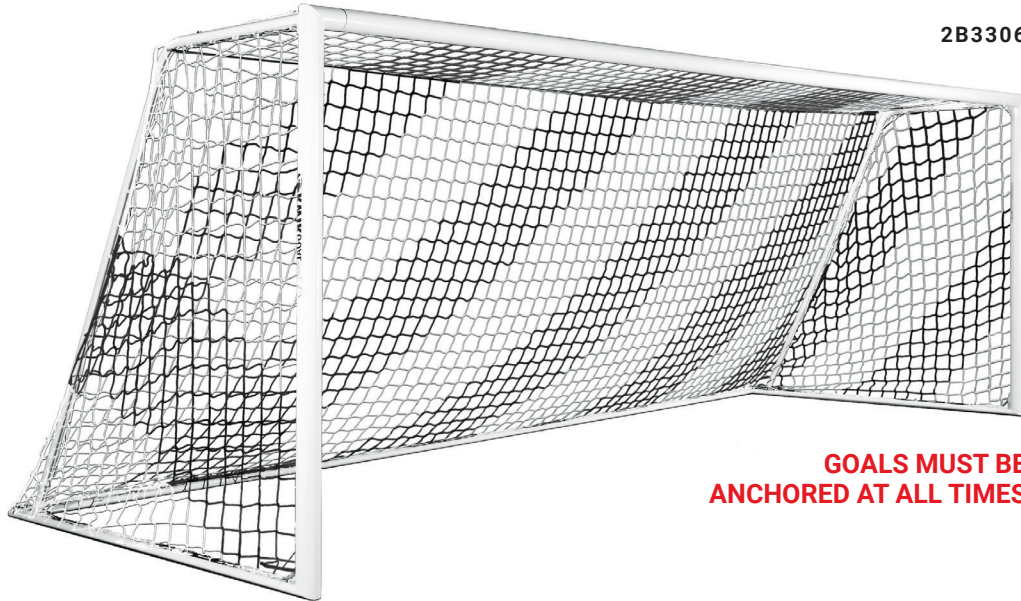

• **2B9004**
6.5'H x 18.5'W x 5'D x 7.5'B
266 lbs. per goal
MSRP **\$6,360.00** each
Wheels remain mounted to frame and flip-up while goal is in use

• **2B9004SW**
6.5'H x 18.5'W x 5'D x 7.5'B
295 lbs. per goal
MSRP **\$7,575.00** each
Swivel wheels are removed when goal is in use or in storage

INCLUDES

GOALS MUST BE ANCHORED AT ALL TIMES

PRO PREMIER® WORLD COMPETITION GOAL

·2B8	
SIZE	8'H x 24'W x 6'D x 6'B
MATERIAL	4.375" round front posts and crossbar 2.625" round back net poles with ratchet system
FEATURES	All-aluminum construction Kwik Lock® Net System Semi-permanent
INCLUDES	3 mm, 120mm mesh, white net (3B1502) 3 back net posts with ratchet system Kwik Lock® Net Clips 5 ground sleeves with caps World Competition Net Frame
FINISH	White electrostatic coating (goal frame) Black electrostatic coating (back poles)
WEIGHT SHIPPED	217 lbs. per goal Truck
PRICE	MSRP \$4,175.00 each

INCLUDES

Kwik Lock® Net Clips

3B1502 120mm mesh, white net

10B5801 Ratchet and strap set

Net frame lifts for field maintenance

GROUND SLEEVE

Ratchet system to hoist net

2B8 BACK POLE OVERLAY

31X901
3mil solid vinyl
Laminated custom printed vinyl
Overlay applied to back pole
MSRP **\$940.00** per set

2B3306

GOALS MUST BE ANCHORED AT ALL TIMES

EVOLUTION 1.1 GOAL

•2B3306

- SIZE** 8'H x 24'W x 3'D x 9'B
- MATERIAL** 4" x 5" elliptical posts and crossbar
4" x 2" elliptical base and back bottom bar
2" round tube backdrop
- FEATURES** All-aluminum construction
Semi-permanent & portable
- INCLUDES** 3 mm, 120 mm mesh, black/white net (3B2162)
Net Support Strap
Kwik Lock® Net Clips
4 semi-permanent ground anchors
- FINISH** White electrostatic coating
- WEIGHT** 185 lbs. per goal
- SHIPPED** Truck
- PRICE** MSRP \$4,425.00 each