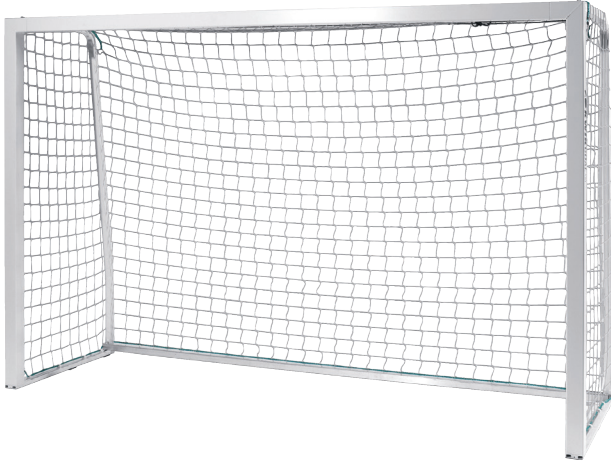

**GOALS MUST BE
ANCHORED AT ALL TIMES**