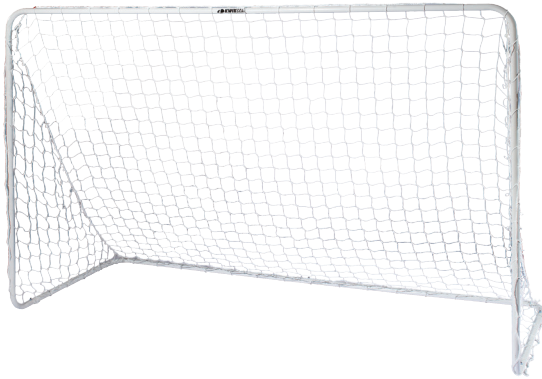

PORTABLE FUTSAL GOAL

·2B2	
SIZE	6'7"(2m)H x 9'10"(3m)W x 0'D x 4'B
MATERIAL	1.5" round tubing
FEATURES	All-aluminum construction Kwik Button® assembly
INCLUDES	3mm, 120mm mesh, white net (3B1) Net Fastener Protective floor pads 4 "U" Anchors
FINISH	White electrostatic coating
WEIGHT	25 lbs. per goal
SHIPPED	UPS
PRICE	MSRP $725.00 each