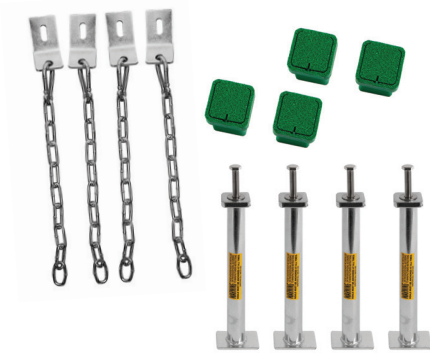

INCLUDES

Two anchors secure any size goal

PRICE

MSRP \$2,900.00 set

AUGER PILING NOT INCLUDED

TURF ANCHORS

•10B5401

INCLUDES

Acetal anchor plate and
stainless steel hardware

PRICE

MSRP \$445.00 set

Check with your turf manufacturer
for warranty information

BOX GROUND ANCHOR

·10B5305

INCLUDES

Urethane anchor box and steel Anchor

MATERIAL

Zinc-plated

PRICE

MSRP \$825.00 set

GROUND ANCHORS

·10B103

FEATURES

Secures 1 goal or bench