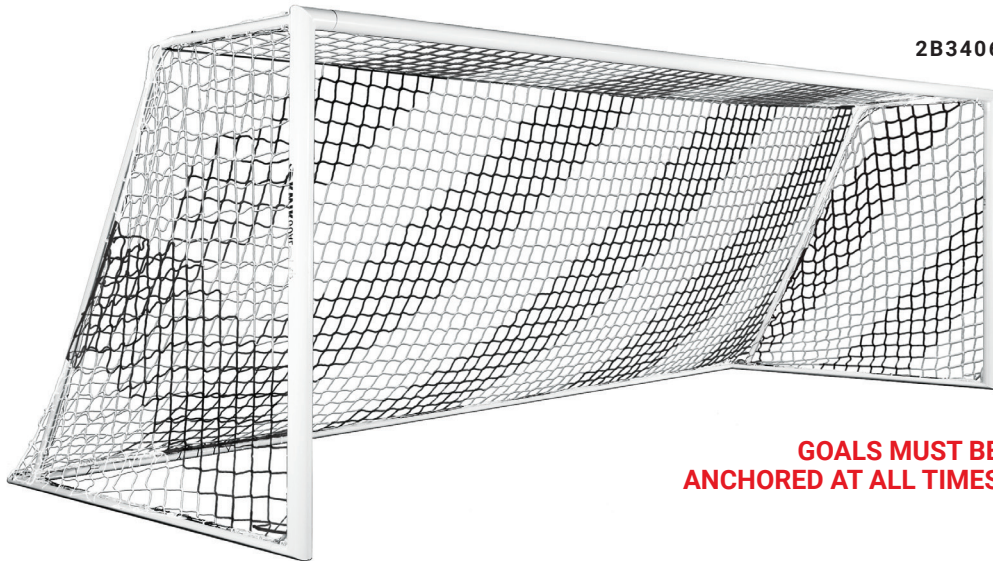

31X901
3mil solid vinyl
Laminated custom printed vinyl
Overlay applied to back pole
MSRP **\$940.00** per set

2B3306

GOALS MUST BE ANCHORED AT ALL TIMES

EVOLUTION 1.1 GOAL

•2B3306

- SIZE** 8'H x 24'W x 3'D x 9'B
- MATERIAL** 4" x 5" elliptical posts and crossbar
4" x 2" elliptical base and back bottom bar
2" round tube backdrop
- FEATURES** All-aluminum construction
Semi-permanent & portable
- INCLUDES** 3 mm, 120 mm mesh, black/white net (3B2162)
Net Support Strap
Kwik Lock® Net Clips
4 semi-permanent ground anchors
- FINISH** White electrostatic coating
- WEIGHT** 185 lbs. per goal
- SHIPPED** Truck
- PRICE** MSRP \$4,425.00 each

•2B3306SW

- 255 lbs. per goal
- 6 Saddle Anchor Bags
- MSRP \$6,600.00 each
- Swivel wheels are removed when goal is in use or in storage

WHEEL OPTION

- 10B403
- Fits Evolution Goals
- MSRP \$700.00 set
- Wheels remain mounted to frame and flip-up while goal is in use

INCLUDES

2B3406

GOALS MUST BE ANCHORED AT ALL TIMES

EVOLUTION 2.1 GOAL

•2B3406

- SIZE** 8'H x 24'W x 3'D x 9'B
- MATERIAL** 4.375" round posts and crossbar
4.375" x 2" elliptical base and back bottom bar
2" round tube backdrop
- FEATURES** All-aluminum construction
Semi-permanent & portable
- INCLUDES** 3 mm, 120mm mesh, black/white net (3B2162)
Net Support Strap
Kwik Lock® Net Clips
4 semi-permanent ground anchors
- FINISH** White electrostatic coating
- WEIGHT** 210 lbs. per goal
- SHIPPED** Truck
- PRICE** MSRP \$4,425.00 each

A sturdy, hinged base allows the goal to fold in half for convenient storage at stadiums or complexes.

Back poles are removable and clip to the base bar, keeping everything intact while the goal is not in use