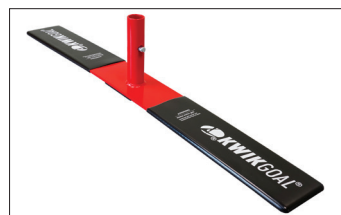

NXT COERVER® TRAINING FRAME ALL-SURFACE CONVERSION KIT

• WC-ASK
Steel anchor shoes
Rubber coated shoe weight
Powder coated red
82 lbs. per set
MSRP **$390.00** set