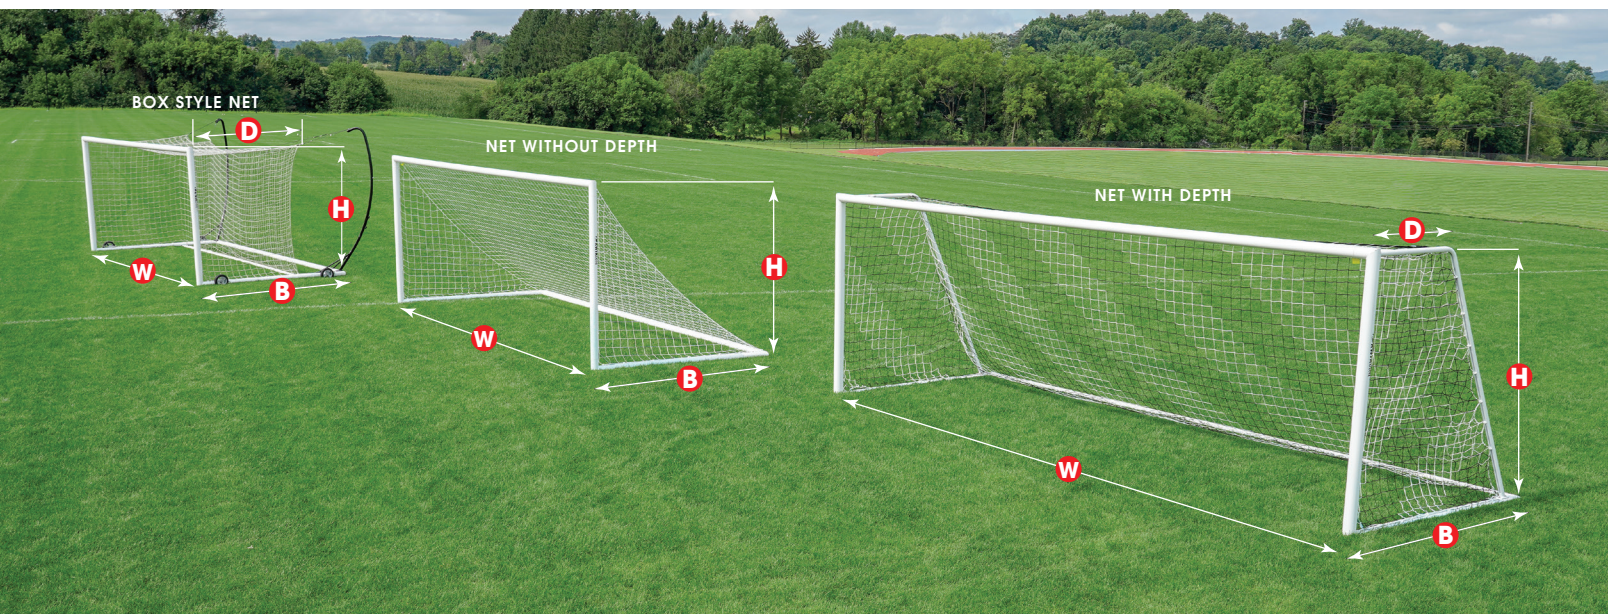

ITEM #	ROPE SIZE	MESH	COLOR	MSRP per each
6.5'H x 18.5'W x 0'D x 6.5'B 3B7224	2.4mm	120mm	White	$116.00 USD
6.5'H x 12'W x 2'D x 6.5'B 3B6823	3mm	3.5"	White	$155.00 USD
3B5821	3mm	120mm	White	$132.00 USD
3B4441	2.4mm	120mm	Blue	$79.00 USD
6.5'H x 12'W x 0'D x 6.5'B 3B7223	2.4mm	120mm	White	$96.00 USD
5'H x 10'W x 0'D x 5'B 3B342	2.4mm	120mm	Blue	$59.00 USD
4.5'H x 9'W x 2'D x 5'B 3B6822	3mm	3.5"	White	$128.00 USD
3B5501	3mm	120mm	White	$112.00 USD
4.5'H x 9'W x 0'D x 4'B 3B7222	2.4mm	120mm	White	$74.00 USD
4'H x 6'W x 2'D x 4'B 3B6821	3mm	3.5"	White	$110.00 USD
3B5301	3mm	120mm	White	$72.00 USD
4'H x 6'W x 0'D x 4'B 3B7221	2.4mm	120mm	White	$72.00 USD
4'H x 6'W x 0'D x 3'B 3B3041	2.4mm	120mm	Blue	$61.00 USD
3'H x 4'W x 0'D x 3'B 3B7220	2.4mm	120mm	White	$65.00 USD

PRE-PACKAGED NETS

• 3B6402

SIZE 8'H x 24'W x 3'D x 8.5'B
3mm, 120mm

COLOR White

PRICE MSRP $163.00 each

• 3B4541

SIZE 6.5'H x 12'W x 2'D x 6.5'B
2.4mm, 120mm

COLOR Blue

PRICE MSRP $91.00 each