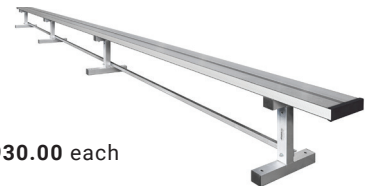

21' BENCH WITH BACK

·9B25

WEIGHT SHIPPED PRICE

125 lbs.
 Truck
 MSRP \$1,500.00 each

21' BENCH WITHOUT BACK

·9B26

WEIGHT SHIPPED PRICE

72 lbs.
 Truck
 MSRP \$930.00 each