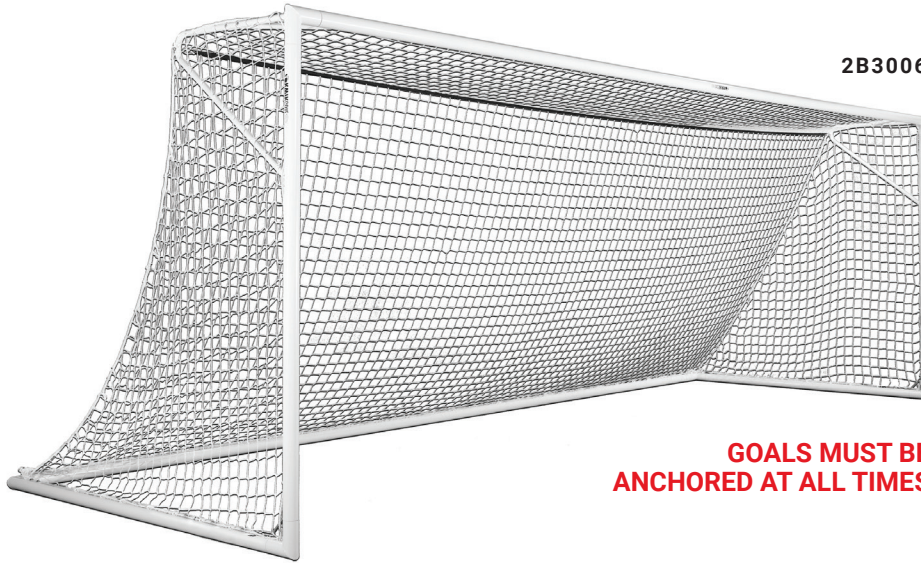

2B3006

GOALS MUST BE ANCHORED AT ALL TIMES

DELUXE EUROPEAN CLUB GOAL

MATERIAL	3" round posts, base, crossbar, and back bottom bar
FEATURES	All-aluminum construction Kwik Lock® Net System European backstays
INCLUDES	3 mm, 3.5" mesh, white net Net Support Strap Kwik Lock® Net Clips 4 semi-permanent ground anchors
FINISH	White electrostatic coating

• 2B3006
8'H x 24'W x 3'D x 8.5'B
147 lbs. per goal
MSRP **$2,740.00** each
Shipped: Truck

• 2B3005
7'H x 21'W x 3'D x 7.5'B
137 lbs. per goal
MSRP **$2,490.00** each
Shipped: Truck

• 2B3004
6.5'H x 18.5'W x 2'D x 7'B
124 lbs. per goal
MSRP **$2,395.00** each
Shipped: Truck

• 2B3003
6.5'H x 12'W x 2'D x 7'B
103 lbs. per goal
MSRP **$2,085.00** each
Shipped: Truck

• 2B3002
4.5'H x 9'W x 2'D x 5'B
Four 16" Portable Anchor Pegs
77 lbs. per goal
MSRP **$1,755.00** each
Shipped: UPS/Truck

• 2B3001
4'H x 6'W x 2'D x 4.25'B
Four 16" Portable Anchor Pegs
66 lbs. per goal
MSRP **$1,525.00** each
Shipped: UPS/Truck

• 2B3006SW
8'H x 24'W x 3'D x 8.5'B
216 lbs. per goal
6 Saddle Anchor Bags
MSRP **$4,760.00** each
Shipped: Truck
Swivel wheels are removed when goal is in use or in storage

WHEEL OPTION

• 10B410
Fits Deluxe European Club Goals
MSRP **$700.00** set
Wheels remain mounted to frame and flip-up while goal is in use

INCLUDES