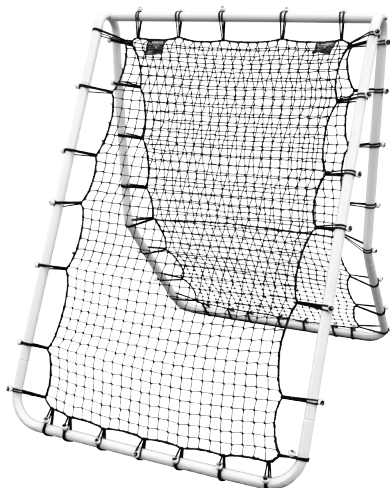

KWIK BACK® REBOUNDER

·16A1

SIZE

5'4"H x 4'W

MATERIAL FEATURES

1.5" round aluminum tubing frame

8 rebounding angles

INCLUDES

Bungee Net Fasteners

3mm, 1.75" mesh, black net

4 "U" anchors

FINISH

Powder coated white

WEIGHT

20 lbs. per unit

PRICE

MSRP **$490.00** each

REPLACEMENT NET

3A2

3mm, 1.75" mesh

MSRP **$67.00** each