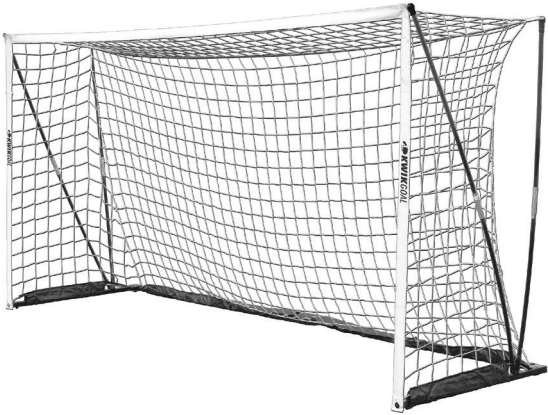

SET OF 2

INFINITY LITE GOAL

- MATERIAL** Fiberglass, 210D polyethylene fabric, nylon, Polypropylene
- FEATURES** Foldable goal sets up and packs away in seconds
Full set of 2 goals per purchase.
Reflective band for goal opening
- INCLUDES** 2 foldable goals, carry bag

•2B7502
21"H x 30"W
1.5 lbs. each 3 lbs. pair
MSRP **\$63.00** per pair

•2B7504
32"H x 48"W
2.65 lbs. each 5 lbs. pair
MSRP **\$89.00** per pair

•2B7506
42"H x 72"W
4.35 lbs. each 9 lbs. pair
MSRP **\$115.00** per pair