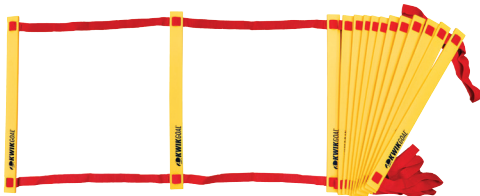

AGILITY LADDER

- 16A601

SIZE 20'L x 20"W

INCLUDES

- 14 fixed rungs
- 16.5" between rungs

COLOR Yellow/Red

PRICE MSRP **$51.00** each