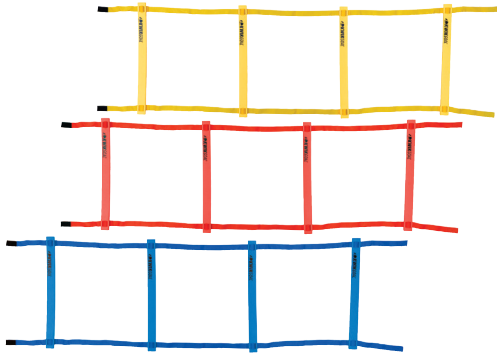

- 16A2201

SIZE 6'L x 20"W

INCLUDES

- 3 ladders per set
- 4 fixed rungs per ladder
- 16.5" between rungs

COLOR 1 each red, blue, yellow

PRICE MSRP **\$51.00** set

AGILITY LADDER

- 16A601