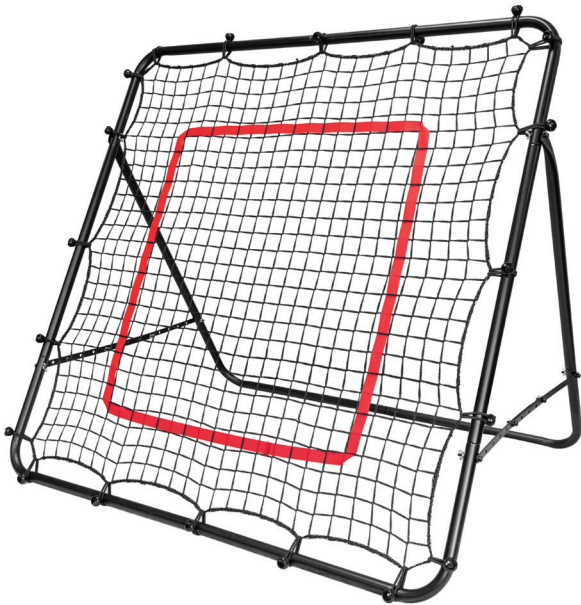

CFR-1 REBOUNDER

·16A4201

SIZE

42" x 42" face
47.5" x 47.5" outside frame

DEPTH

24"-41" depending on angle used

MATERIAL

Steel frame, Polyethylene net

FEATURES

Rebound surface with adjustable angle
Lightweight frame can be repositioned easily

INCLUDES

2.4mm, 1.5" mesh, black
HTPP net with center target
Net attachment bungees, frame, hardware, & four "J" style anchor pegs

WEIGHT

13 lbs. per unit

PRICE

MSRP $127.00

REPLACEMENT NET

3A401

MSRP $32.00 each