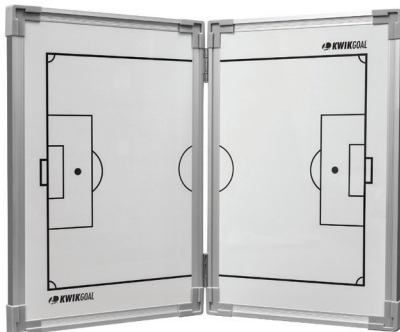

FOLDING MAGNETIC BOARDS

INCLUDES 2 markers, 1 eraser, 27 magnets
Carry bag

·18B502

SIZE 18" x 24"

PRICE MSRP **$107.00** each

·18B503

SIZE 24" x 36"

PRICE MSRP **$178.00** each