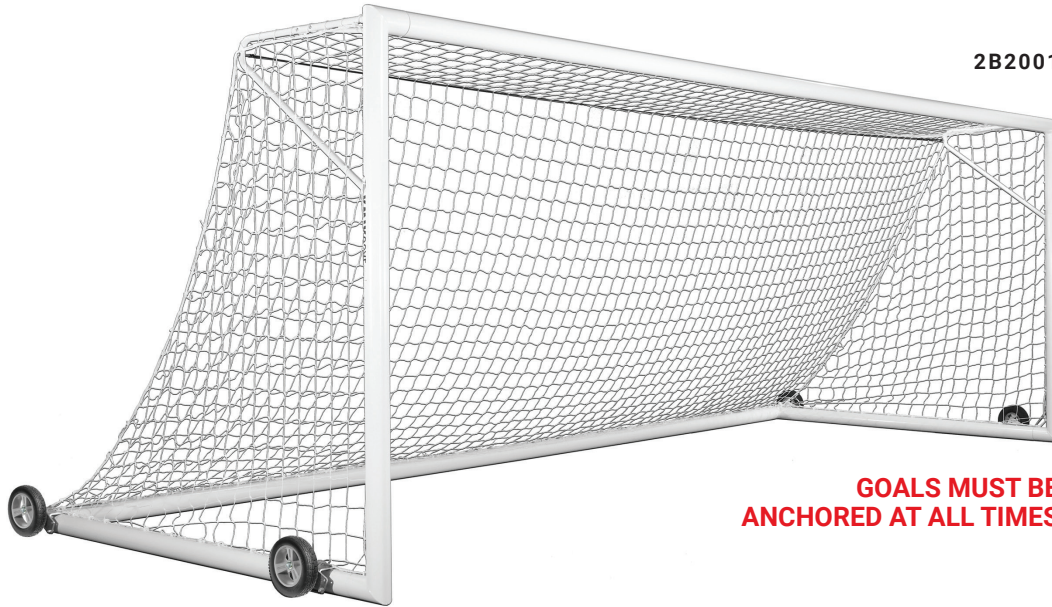

2B2001

GOALS MUST BE ANCHORED AT ALL TIMES

PRO PREMIER® EUROPEAN MATCH GOAL

•2B2001

SIZE	8'H x 24'W x 3'D x 9'B
MATERIAL	4.375" round posts, base, crossbar, and back bottom bar
FEATURES	All-aluminum construction Kwik Lock® Net System European backstays Semi-permanent & portable
INCLUDES	3 mm, 3.5" mesh, white net (3B6826) Net Support Strap Kwik Lock® Net Clips 4 semi-permanent ground anchors 6 Saddle Anchor Bags 4 no-flat tires
FINISH	White electrostatic coating
WEIGHT	258 lbs. per goal
SHIPPED	Truck
PRICE	MSRP $4,770.00 each

•2B2001SW

283 lbs. per goal

MSRP $6,485.00 each

Swivel wheels are removed when goal is in use or in storage

Wheels remain mounted to frame and flip-up while goal is in use.

INCLUDES