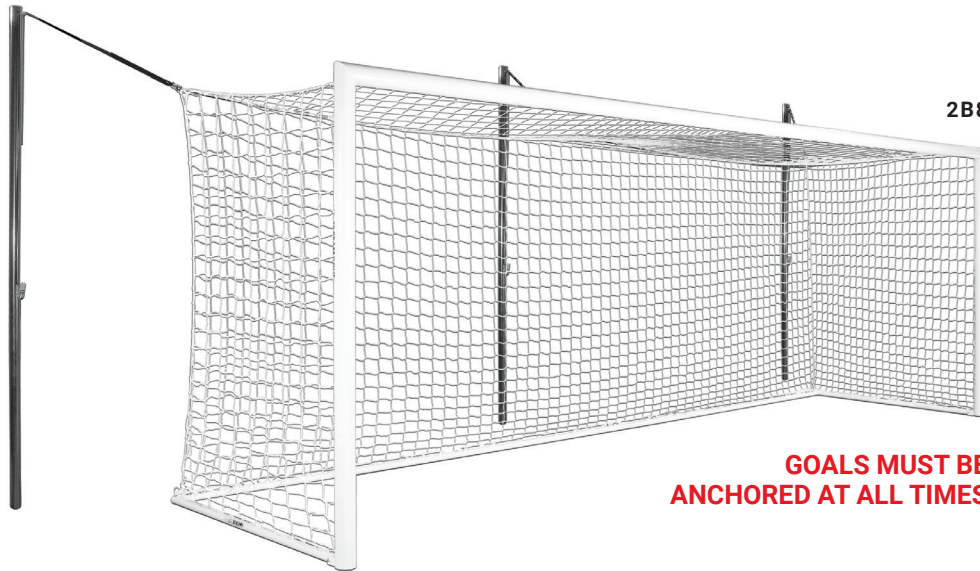

• **2B9006**
8'H x 24'vW x 6'D x 9'B
315 lbs. per goal
MSRP **\$6,790.00** each
Wheels remain mounted to frame and flip-up while goal is in use

• **2B9006SW**
8'H x 24'W x 6'D x 9'B
344 lbs. per goal
MSRP **\$8,035.00** each
Swivel wheels are removed when goal is in use or in storage

• **2B9004**
6.5'H x 18.5'W x 5'D x 7.5'B
266 lbs. per goal
MSRP **\$6,360.00** each
Wheels remain mounted to frame and flip-up while goal is in use

• **2B9004SW**
6.5'H x 18.5'W x 5'D x 7.5'B
295 lbs. per goal
MSRP **\$7,575.00** each
Swivel wheels are removed when goal is in use or in storage

INCLUDES

GOALS MUST BE ANCHORED AT ALL TIMES

PRO PREMIER® WORLD COMPETITION GOAL

·2B8	
SIZE	8'H x 24'W x 6'D x 6'B
MATERIAL	4.375" round front posts and crossbar 2.625" round back net poles with ratchet system
FEATURES	All-aluminum construction Kwik Lock® Net System Semi-permanent
INCLUDES	3 mm, 120mm mesh, white net (3B1502) 3 back net posts with ratchet system Kwik Lock® Net Clips 5 ground sleeves with caps World Competition Net Frame
FINISH	White electrostatic coating (goal frame) Black electrostatic coating (back poles)
WEIGHT SHIPPED	217 lbs. per goal Truck
PRICE	MSRP \$4,175.00 each