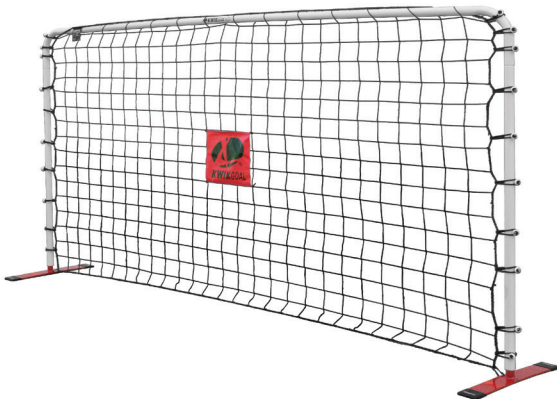

AFR-2 REBOUNDER®

·2B1602

SIZE

5'H x 10'W

MATERIAL FEATURES

1.5" round aluminum tubing frame

Steel ground shoes and moveable target

Bungee Net Fasteners

Color coded KWIK button assembly

INCLUDES

Bungee Net Fasteners

3mm, 4" mesh, black net with

moveable target

FINISH

Powder coated white

WEIGHT

24 lbs. each

PRICE

MSRP **$477.00** each

REPLACEMENT NET

3B806

3mm, 4" mesh

MSRP **$78.00** each