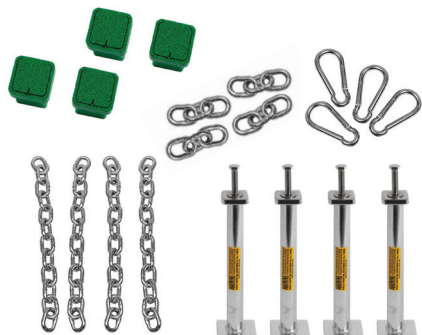

GROUND ANCHOR FOR PORTABLE ONLY SHELTERS

·10B8102

MATERIAL	Steel
FEATURES	Below field surface anchor with chain leash attachment
INCLUDES	Anchor chains Snap links
FINISH	Zinc plated anchors & stainless steel hardware
WEIGHT	12.5 lbs. per unit
SHIPPED	UPS
PRICE	MSRP \$430.00 per set

GROUND ANCHOR FOR PORTABLE SHELTERS

·10B8103

MATERIAL	Steel Stainless steel hardware Urethane anchor box
FEATURES	Soft top to minimize disruption of field surface when not in use. Anchor boxes to store anchor chain while not in use
INCLUDES	4 boxes Anchor chains Snap links
FINISH	Zinc plated anchors & stainless steel hardware
WEIGHT	14.4 lbs. per unit
SHIPPED	UPS
PRICE	MSRP \$855.00 per set