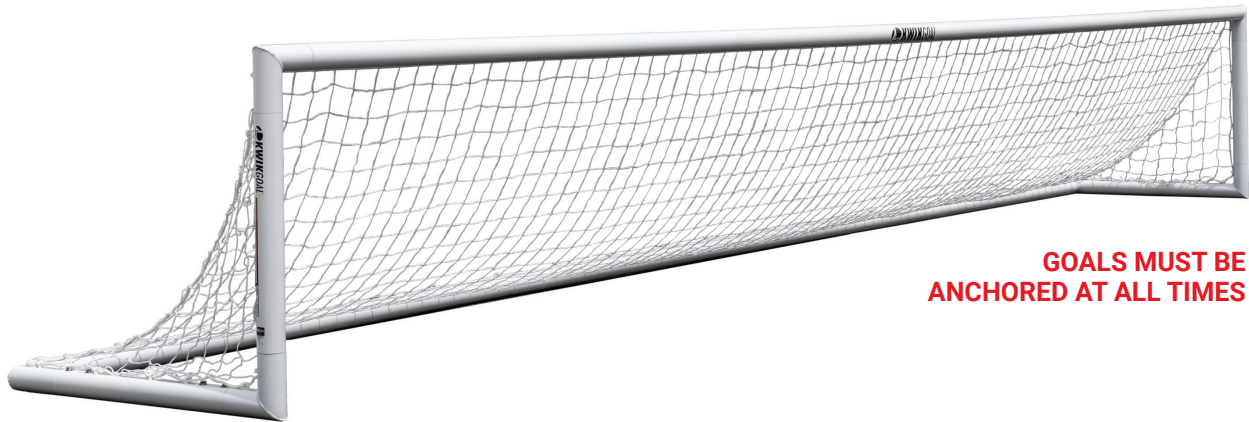

2B3024

GOALS MUST BE ANCHORED AT ALL TIMES

FINISHING GOAL

2B3024

SIZE	3'H x 24'W x 0'D x 3-1/4'B
MATERIAL	3" round posts, base, crossbar, and back bottom bar
FEATURES	All-aluminum construction Kwik Lock® Net System
INCLUDES	3mm, 3.5" mesh, white net (3B3024) Kwik Lock® Net clips 4 Portable "J" Anchors
FINISH	White electrostatic coating
WEIGHT	101 lbs. per unit
SHIPPED	Truck
PRICE	MSRP $1,930.00 each

Jim Curtin, Philadelphia Union Head Coach, credits our Finishing Goal for the Union having one of the highest shooting percentages in the MLS. Sized at 3'x24', the Finishing Goal is ideal for shooting drills emphasizing the strike to the bottom corners.

REPLACEMENT NET
3B3024 – White
3'H x 24'W x 0'D x 3.25'B
3MM 3.5" Mesh
MSRP **$159.00** each

INCLUDES