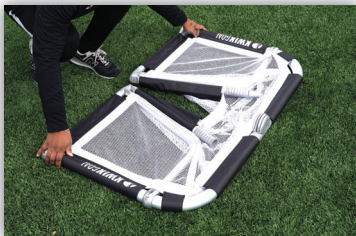

DESIGNED TO HELP WITHSTAND MULTIPLE TYPES OF SHOTS, AND ONLY TAKES A FEW SECONDS TO SET-UP OR TAKE DOWN.