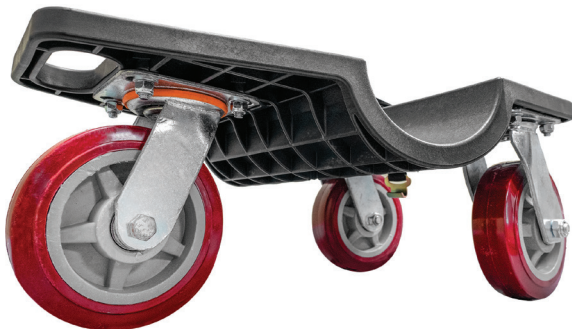

PRICE

MSRP \$700.00 set

·10B410

FEATURES

Fits Deluxe European Club Goals

PRICE

MSRP \$700.00 set

GOAL DOLLY

SET OF 3

·10B6401

FEATURES

Channel and strap hold down ensure goal is properly secured

SIZE

6" polyurethane swivel wheels for easy transportation

PRICE

MSRP \$745.00 set