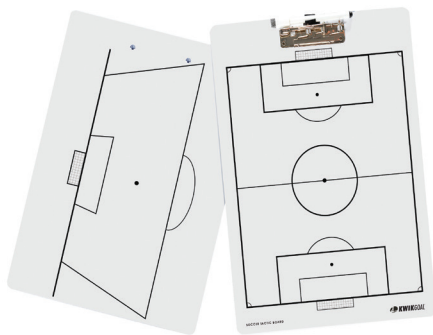

NEW

·18B1104

SIZE	35" x 24"
INCLUDES	27 Magnets 2 dry erase markers 1 eraser
FEATURES	Magnetic Adjustable hooks for hanging Double sided
PRICE	MSRP \$130.00 each

SOCCER CLIPBOARD

·18B301

SIZE	9" x 16"
INCLUDES	Dry erase pen One-side full field diagram
PRICE	MSRP \$15.00 each