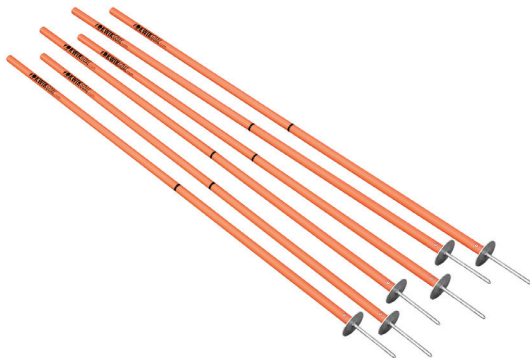

COACHING STICKS 2 GO

SIZE	60"H x 1" Diameter
MATERIAL	High-impact plastic
FEATURES	Sticks unscrew at mid-point
INCLUDES	Round steel base with ground peg Set of 6
• 16B33021	Hi-Vis Orange
• 16B33024	Hi Vis Green
PRICE	MSRP $132.00 set