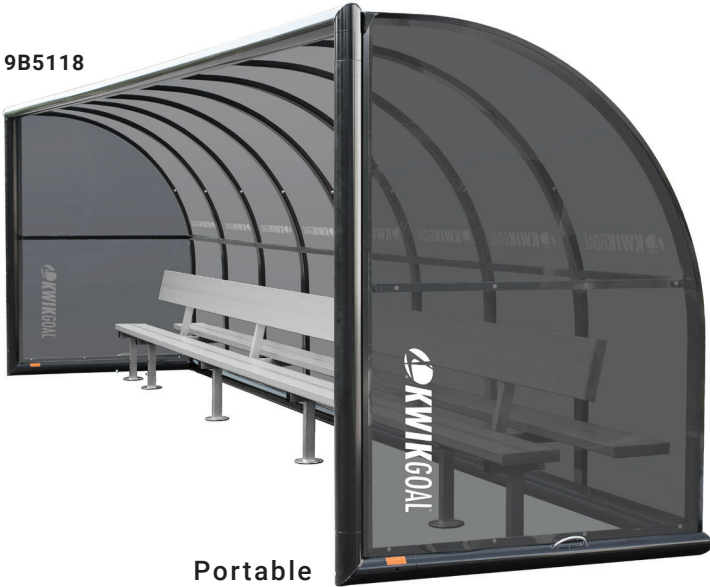

SHELTERS MUST BE ANCHORED AT ALL TIMES

9B5118

Portable