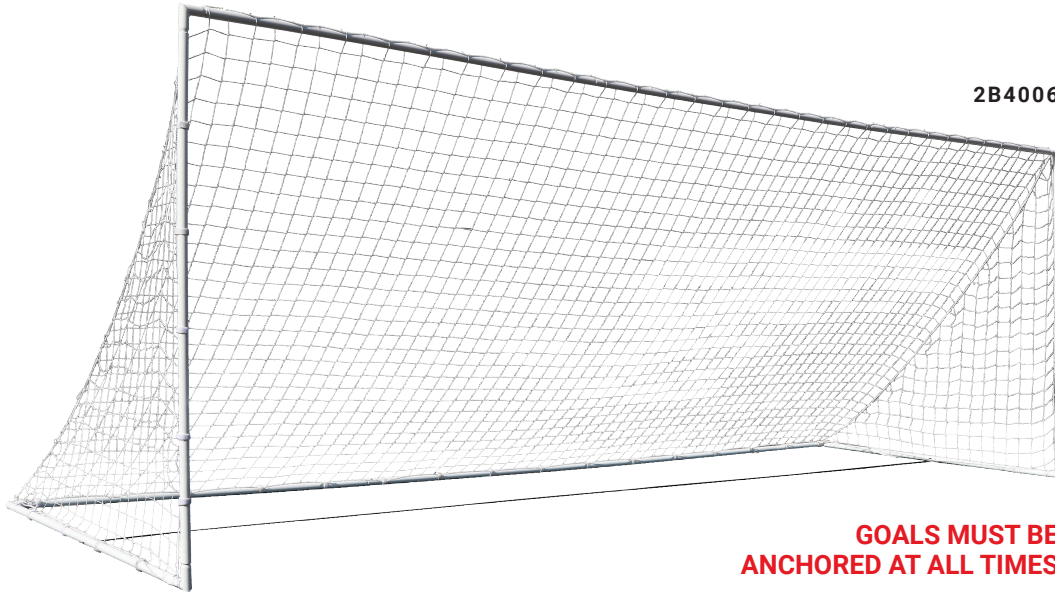

2B4006

GOALS MUST BE ANCHORED AT ALL TIMES

NXT SOCCER GOAL

MATERIAL	1.75" round posts, base, crossbar, and back bottom bar
FEATURES	All-aluminum construction Kwik Button® assembly Square corners for a traditional goal look, All-surface design
INCLUDES	2.4 mm, 120 mm mesh, white net Net Fastener NXT goal frame strap 4 "U" anchors Corner net cable ties
FINISH SHIPPED	White electrostatic coating UPS

• **2B4006**
8'H x 24'W x 0'D x 8'B
72 lbs. per goal
MSRP **$1,635.00** each

• **2B4005**
7'H x 21'W x 0'D x 7'B
61 lbs. per goal
MSRP **$1,525.00** each

• **2B4004**
6.5'H x 18.5'W x 0'D x 6.5'B
58 lbs. per goal
MSRP **$1,430.00** each

• **2B4003**
6.5'H x 12'W x 0'D x 6.5'B
46 lbs. per goal
MSRP **$1,275.00** each

INCLUDES