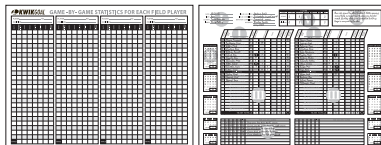

OVERSIZED SOCCER SCOREBOOK

-20B901

SIZE

10.25" x 14.25"

FEATURES

Schedule, 24 match score sheets, player statistics, goalkeeper statistics and field diagrams

PRICE

MSRP $18.00 each