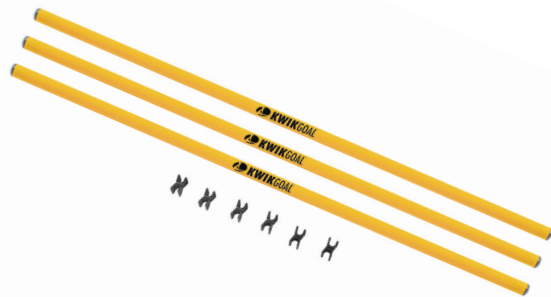

60" COACHING STICK HURDLES

- 16B1201
- **SIZE** 60"L x 1" Diameter
- **MATERIAL** High-impact plastic
- **FEATURES** Can be used to make hurdles with Coaching Sticks, Coaching Sticks 2 Go and Jumbo Disc Cones
- **INCLUDES** 3 yellow hurdle sticks
  6 swivel clips (pole attachment)
- **WEIGHT** 5 lbs. per set
- **PRICE** MSRP **$100.00** set