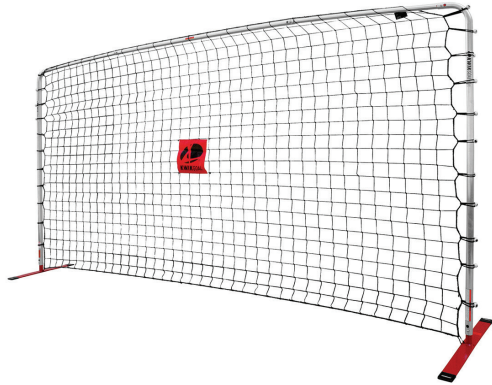

AFR-1 REBOUNDER®

·2B1603

SIZE

7'H x 14'W

MATERIAL FEATURES

1.75" round aluminum tubing frame

Steel ground shoes and moveable target

Bungee Net Fasteners

Color coded KWIK button assembly

INCLUDES

Bungee Net Fasteners

3mm, 4" mesh, black net with

moveable target

FINISH

Mill

WEIGHT

45 lbs. per unit

PRICE

MSRP **$625.00** each

REPLACEMENT NET

3B804

3mm, 4" mesh

MSRP **$100.00** each