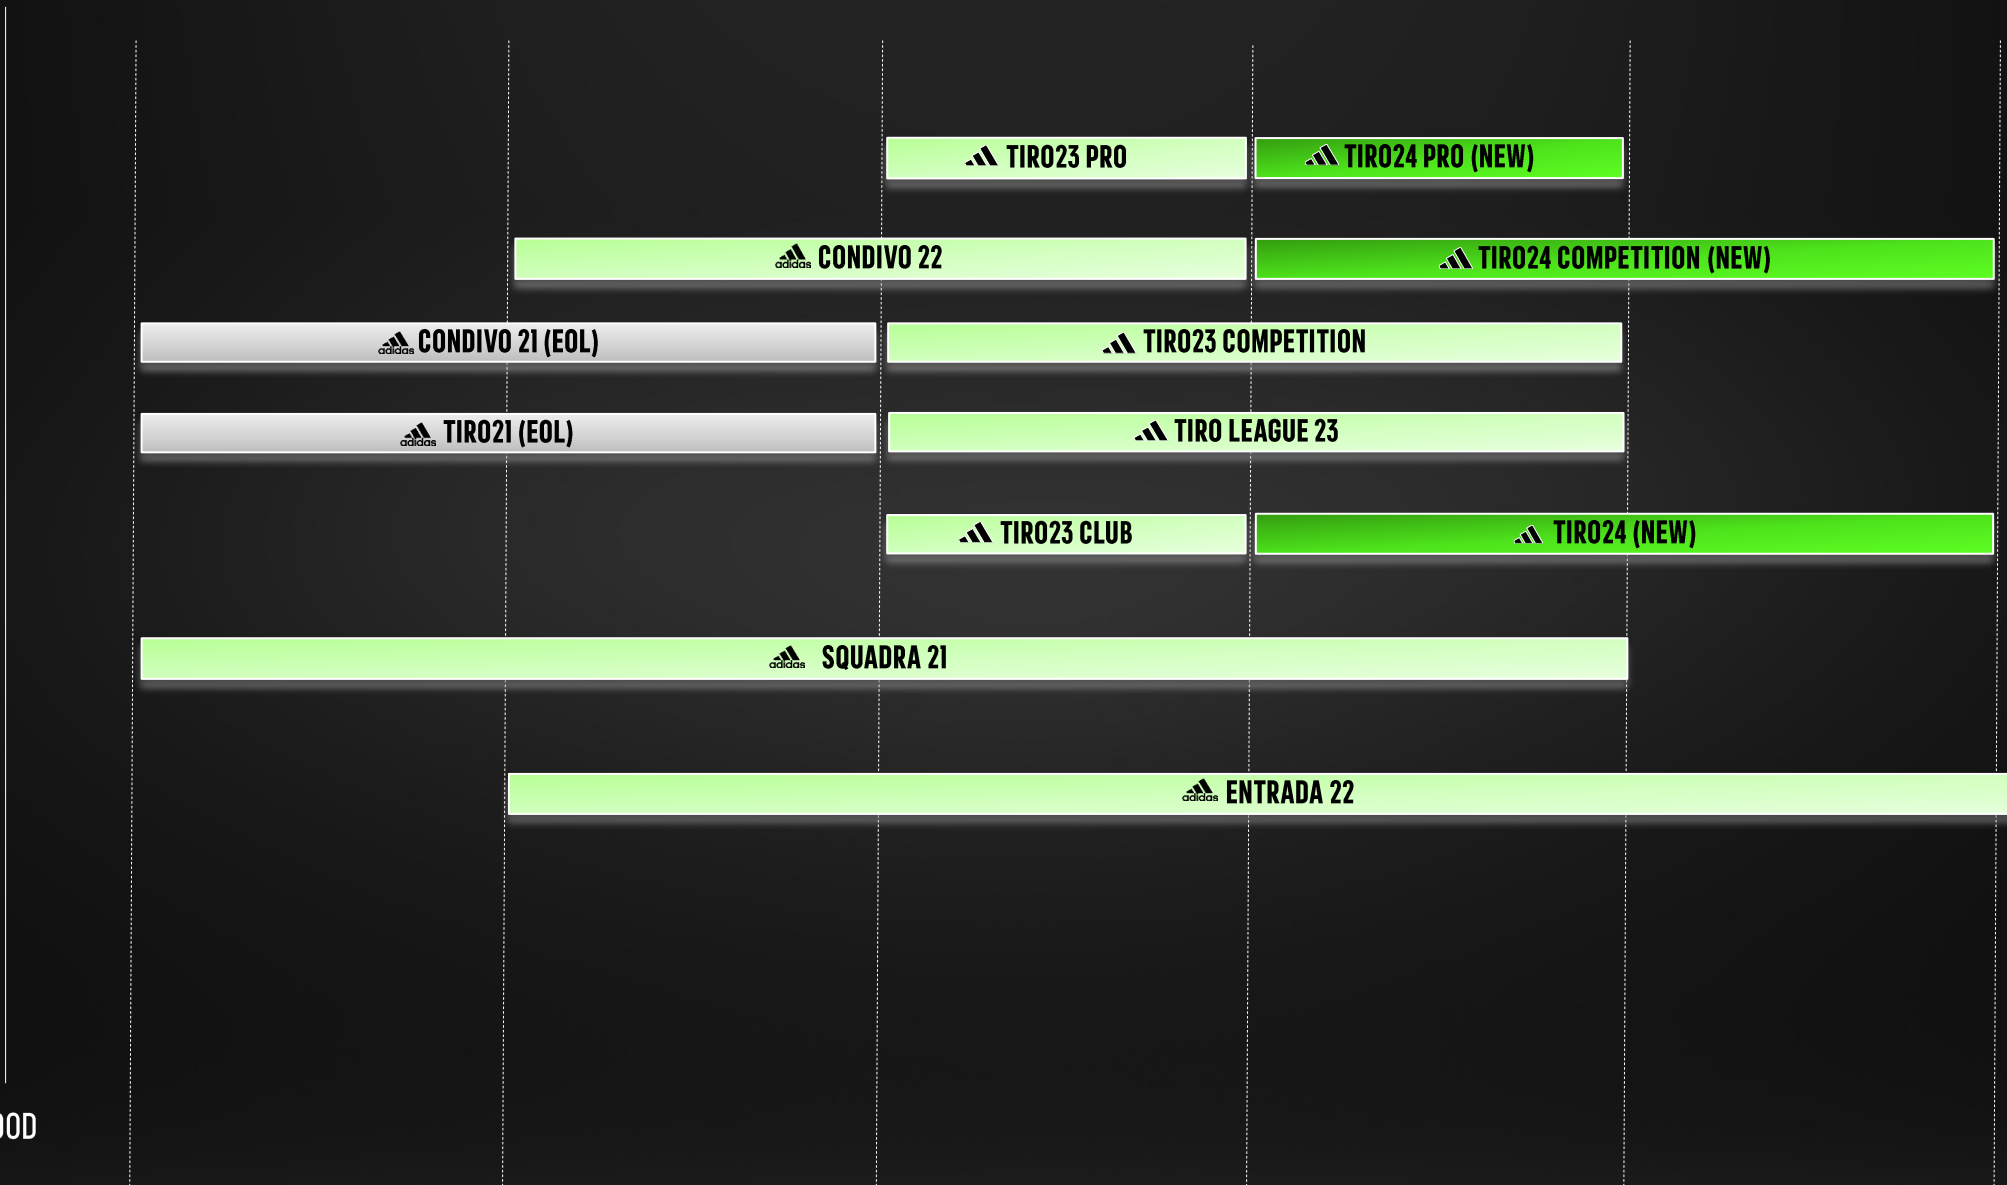

TRAININGWEAR - LIFECYCLES

BEST 21 22 23 24 25 26

GOOD

EOL C/O NEW