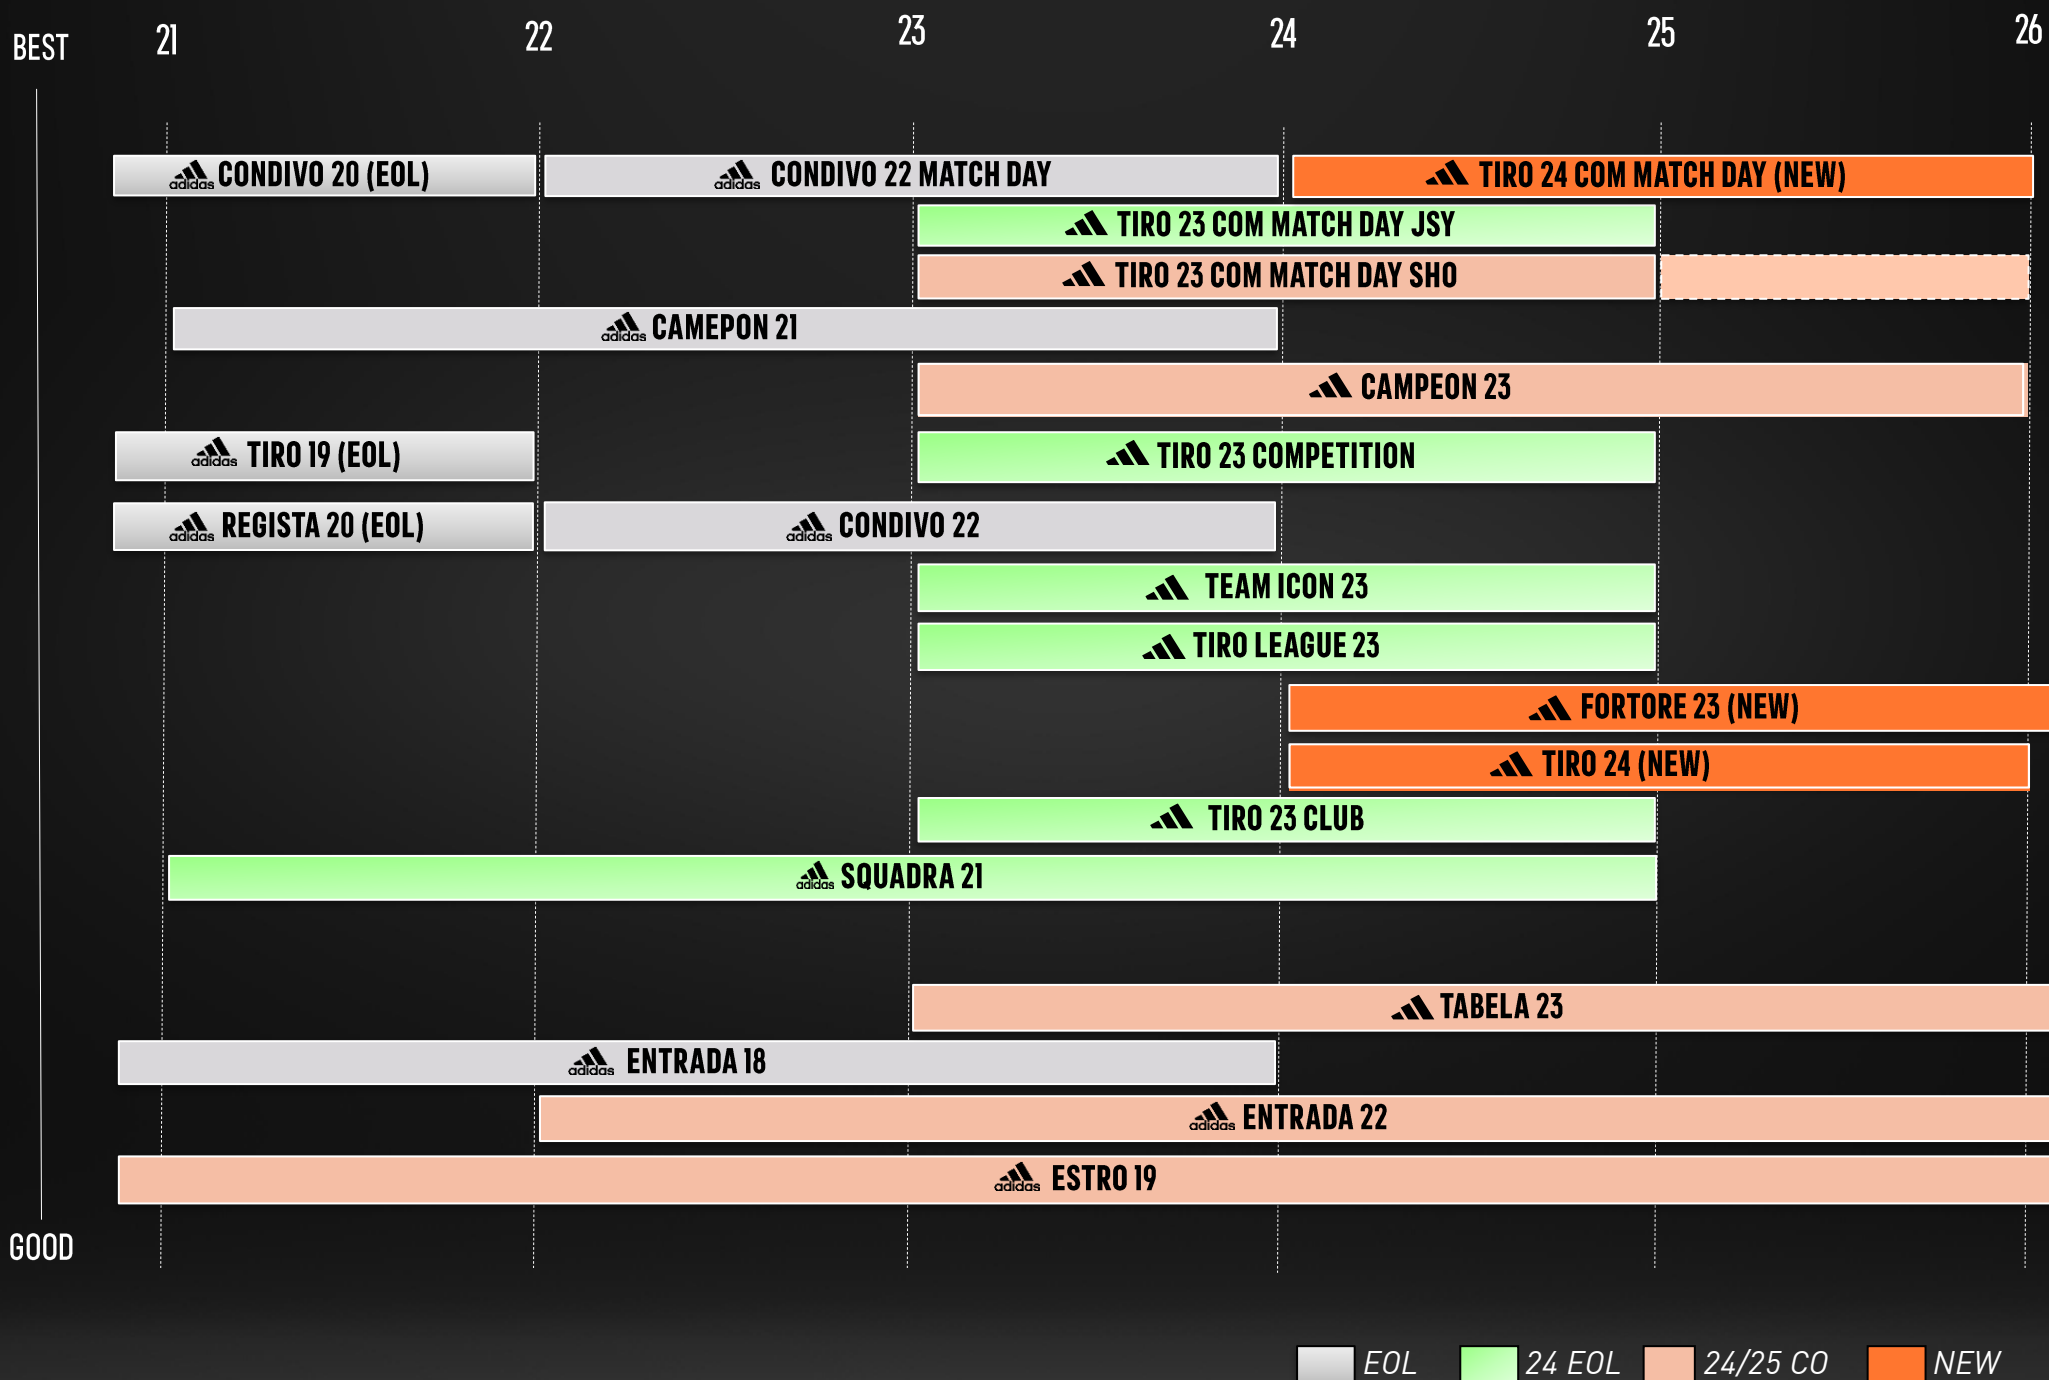

HP0735 active purple

LIFECYCLES

TRAININGWEAR - LIFECYCLES

BEST 21 22 23 24 25 26

GOOD

EOL C/O NEW

MATCHWEAR TEAMWEAR - LIFECYCLES

EOL
 24 EOL
 24/25 CO
 NEW