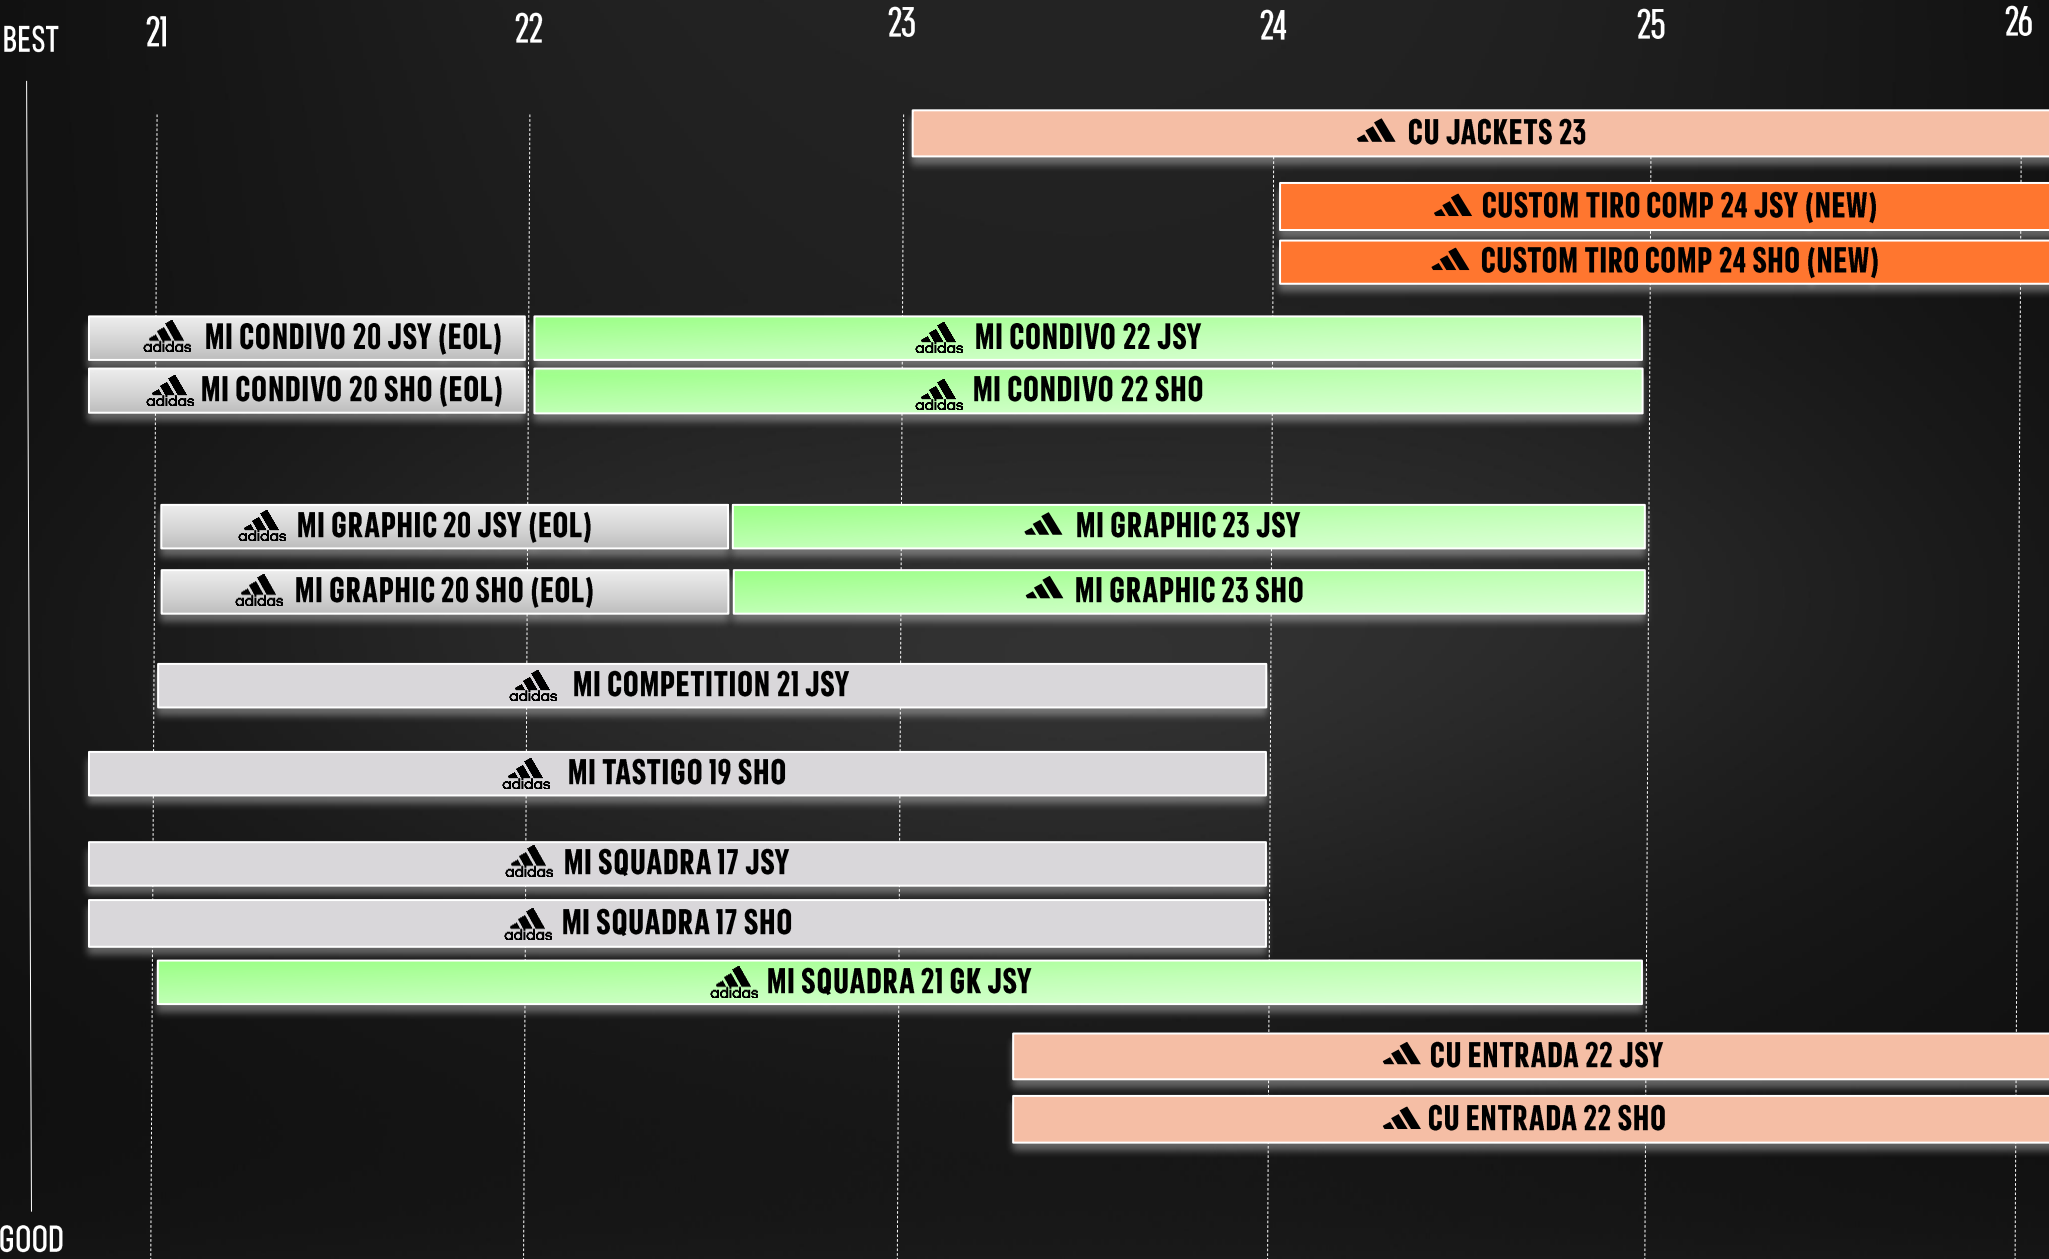

CUSTOM MATCHWEAR - TEAMWEAR LIFECYCLES

GOOD

EOL
  24 EOL
  24/25 CO
  NEW