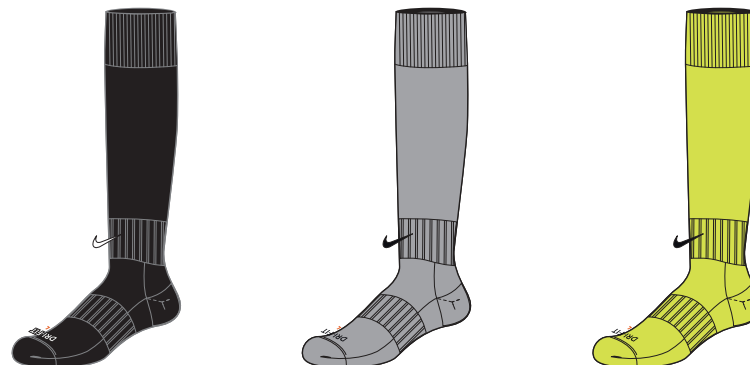

**NIKE CLASSIC II SOCK (UNISEX)
SX5728 $12.00**

Sold in prepacks of 6.

SIZES: XS, S, M, L, XL **FABRIC:** 93% nylon/6% polyester/1% spandex.
OFFER DATE: 01/01/17 **END DATE:** 12/31/23

Game day sock with fold-over cuff, articulated foot specific footbed for superior fit and contrast Swoosh Game day sock with fold-over cuff, articulated foot specific footbed for superior fit and contrast Swoosh design trademark at ankle.

010 Black/(White)   018 Wolf Grey/(Black)   702 Volt/(Black)