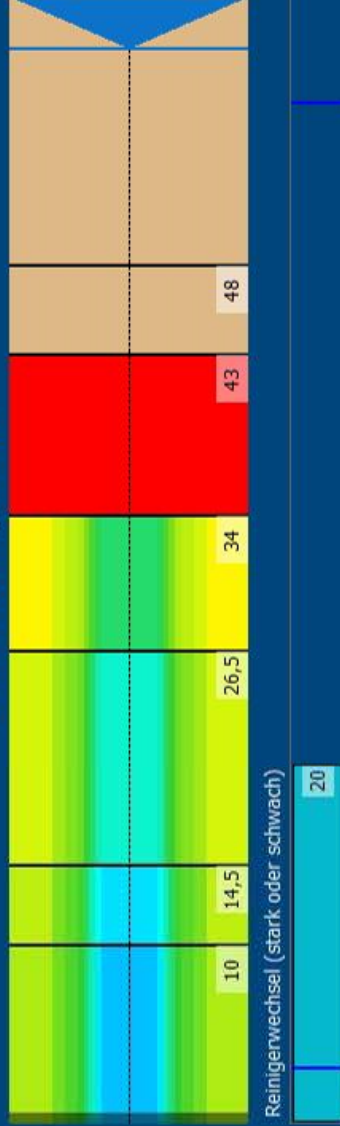

BS8-ET

Conditioner:
Cleaner:

Zonen Konfiguration

Modus: Clean and Condition
Speed: Max Clean
Starte den Sprühvorgang.: 0 Feet
Start Gummilippe: 0 Feet
Start Conditioning: 6 Inches
Geteiltes Ölmaster: Nein

Zone 1	Avg	Ratio	Zone 2	Avg	Ratio
Left	35,0	2,3 : 1	Left	33,0	2,4 : 1
Right	35,0	2,3 : 1	Right	33,0	2,4 : 1
Center	81,0		Center	78,0	

Zone 3	Avg	Ratio	Zone 4	Avg	Ratio
Left	30,0	2,3 : 1	Left	24,0	2,4 : 1
Right	30,0	2,3 : 1	Right	24,0	2,4 : 1
Center	69,0		Center	57,0	

Zone 5	Avg	Ratio	Zone 6	Avg	Ratio
Left	1,0	1,0 : 1	Left	0,0	1,0 : 1
Right	1,0	1,0 : 1	Right	0,0	1,0 : 1
Center	1,0		Center	0,0	