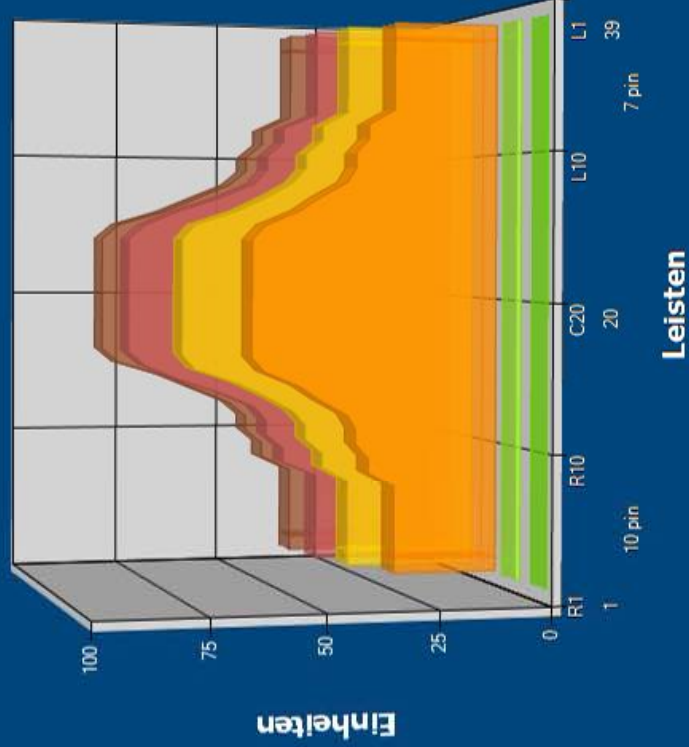

BS8-ET

Conditioner:
Cleaner:

Zonen Konfiguration

Modus: Clean and Condition
Speed: Max Clean
Starte den Sprühvorgang.: 0 Feet
Start Gummilippe: 0 Feet
Start Conditioning: 6 Inches
Geteiltes Ölmaster: Nein

Zone 1	Avg	Ratio	Zone 2	Avg	Ratio
Left	35,0	2,3 : 1	Left	33,0	2,4 : 1
Right	35,0	2,3 : 1	Right	33,0	2,4 : 1
Center	81,0		Center	78,0	

Zone 3	Avg	Ratio	Zone 4	Avg	Ratio
Left	30,0	2,3 : 1	Left	24,0	2,4 : 1
Right	30,0	2,3 : 1	Right	24,0	2,4 : 1
Center	69,0		Center	57,0	

Zone 5	Avg	Ratio	Zone 6	Avg	Ratio
Left	1,0	1,0 : 1	Left	0,0	1,0 : 1
Right	1,0	1,0 : 1	Right	0,0	1,0 : 1
Center	1,0		Center	0,0	