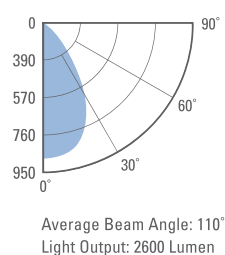

Indoor Distribution Curve