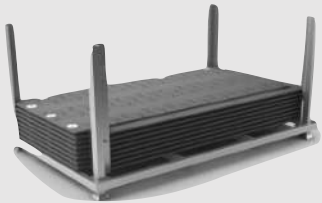

VARIO mat basic

Material:

Polyethylene, high molecular

Dimensions in mm:

1000 x 2000 x 12

Weight per panel:

Approx. 22 kg

Surface and colour:

Bottom roughened

Top no profile

black

Load capacity:

approx. 50t (depending on the surface)

Transport per truck:

1050 pcs (2100m²)

Rack:

2 m²
per panel

Handle

confetti

Areas of application:

Mobile parking lots

Road construction and access roads

Mobile logistics

Temporary walkways