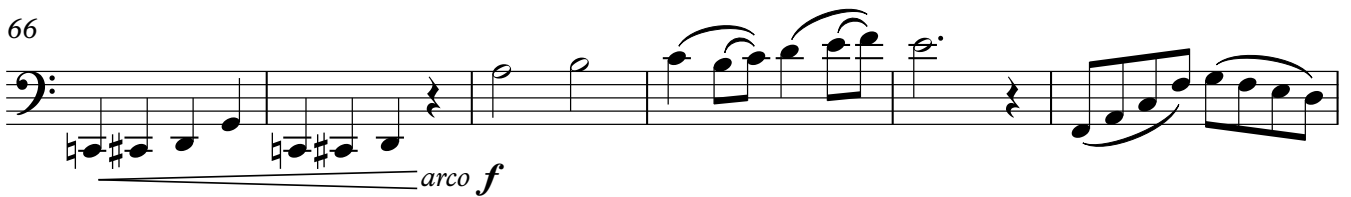

5-measure musical staff in bass clef, 4/4 time signature. The notation consists of eighth notes with a sharp sign on the second line of the staff.

11

3-measure musical staff in bass clef, 4/4 time signature. The notation is marked *arco* and *mf*. It features a quarter rest followed by eighth notes with a sharp sign on the second line of the staff.

24 **B**

4-measure musical staff in bass clef, 4/4 time signature. The notation is marked *pp*. It features eighth notes with a sharp sign on the second line of the staff.

28

4-measure musical staff in bass clef, 4/4 time signature. The notation features eighth notes with a sharp sign on the second line of the staff.

32 **C**

4-measure musical staff in bass clef, 4/4 time signature. The notation is marked *f*. It features eighth notes with a sharp sign on the second line of the staff.

36

4-measure musical staff in bass clef, 4/4 time signature. The notation features eighth notes with a sharp sign on the second line of the staff.

40 **D**

4-measure musical staff in bass clef, 4/4 time signature. The notation features eighth notes with a sharp sign on the second line of the staff.

44

48 **E**

53

56

60 **F**

66