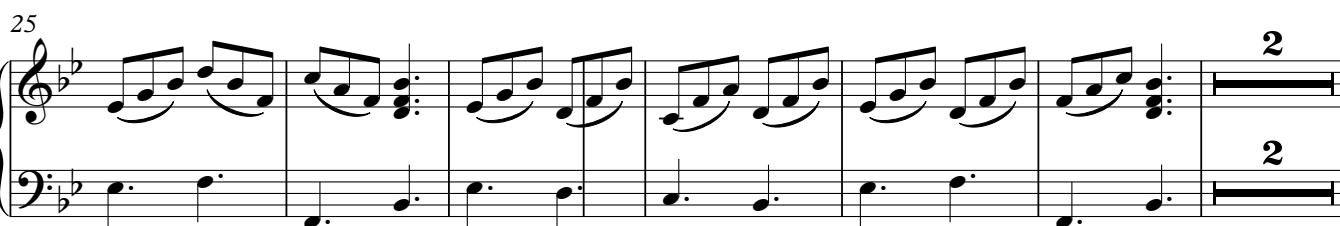

The midnight spinning wheel

Canon a 3 clarinets(Bb), piano and bass

Joachim Johow
2020

Presto ♩ = 108 **A**

53

Musical notation for measures 53-59. Treble clef with a key signature of two flats. The right hand plays a continuous eighth-note melody, while the left hand plays a simple bass line of quarter notes.

60

Musical notation for measures 60-67. Treble clef with a key signature of two flats. Measure 60 features a double bar line with a '2' above and below, and a 'C' in a box above. The right hand continues with eighth-note patterns, and the left hand has a bass line with some rests.

68

Musical notation for measures 68-74. Treble clef with a key signature of two flats. The right hand features a complex texture with many beamed notes and chords, while the left hand plays a steady bass line.

75

Musical notation for measures 75-81. Treble clef with a key signature of two flats. The right hand continues with complex textures and chords, and the left hand plays a bass line with some rests.

82

Musical notation for measures 82-88. Treble clef with a key signature of two flats. The right hand plays a melody of eighth notes, and the left hand plays a bass line of quarter notes.