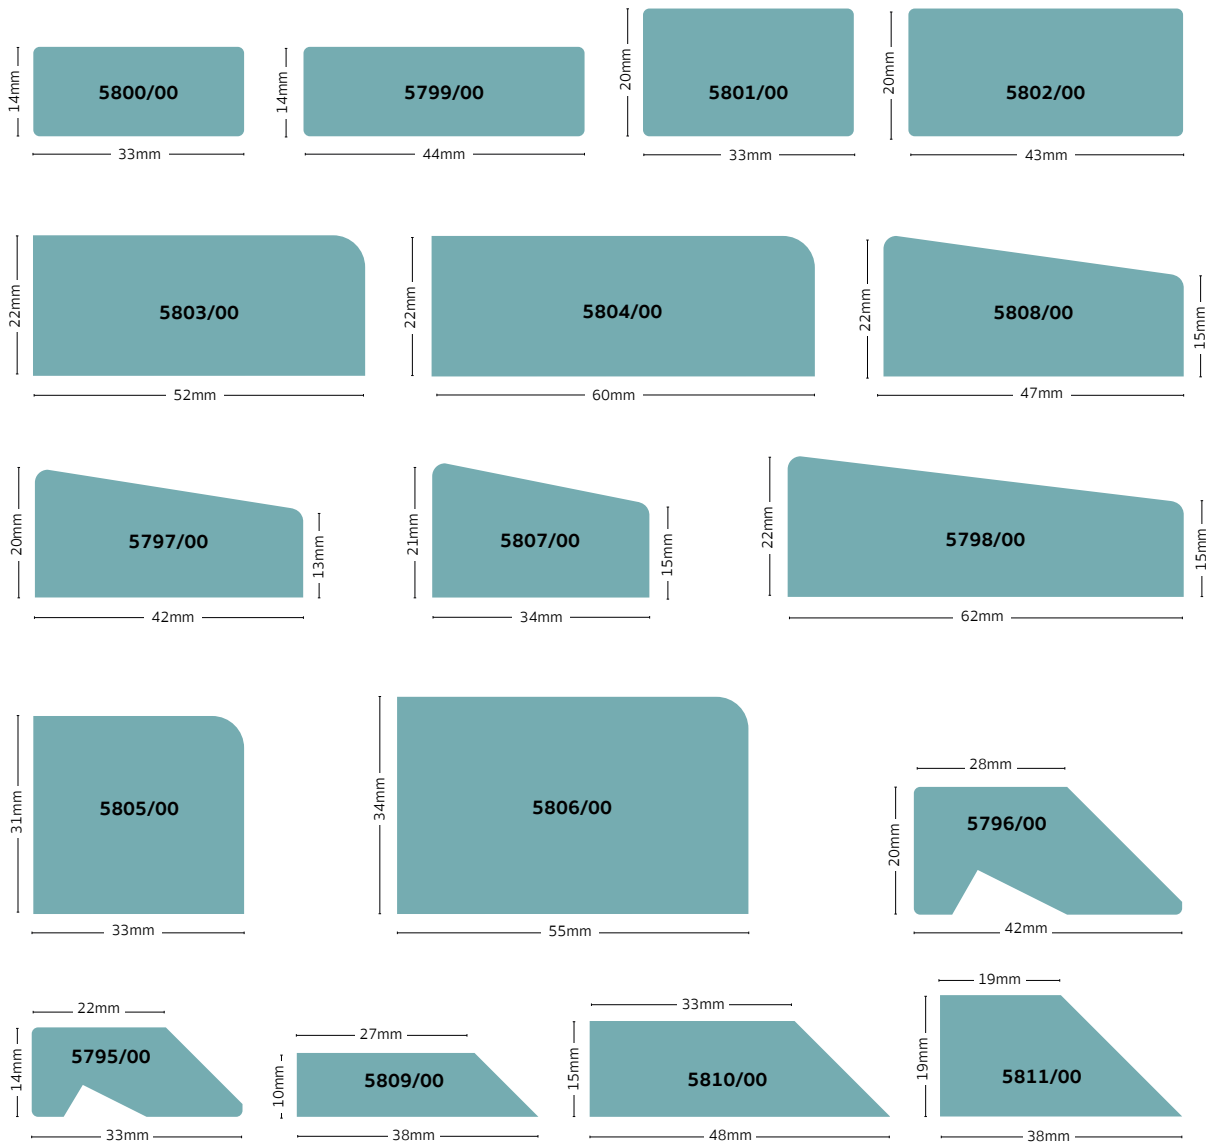

7202/00 35x15mm

7197/00 35x15mm

7196/00 30x20mm

STRETCHER AND HANGING BARS IN FINGER-JOINTED PINEWOOD

AYOUS STRETCHER AND HANGING BARS

SKANDINAVISK RÅ DESIGN

J & M C O L L E C T I O N

SKANDINAVISK RÅ DESIGN