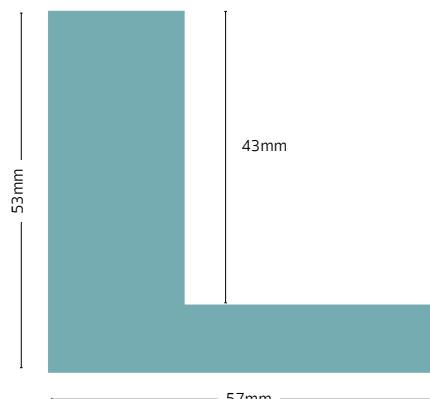

5540/00

5542/00

5543/00

5544/00

5545/00

5546/00

STRETCHER BARS IN FINGER-JOINTED PINEWOOD

5804/00 60x22mm