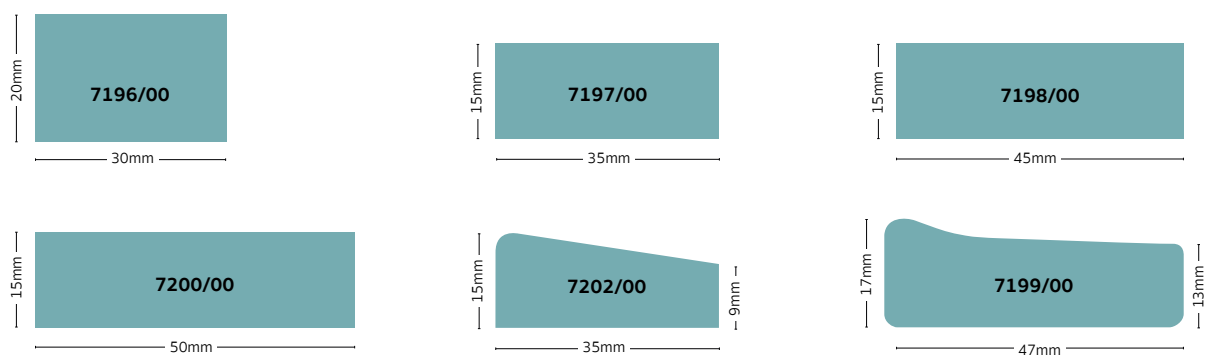

7202/00 35x15mm

7197/00 35x15mm

7196/00 30x20mm

STRETCHER AND HANGING BARS IN FINGER-JOINTED PINEWOOD

AYOUS STRETCHER AND HANGING BARS

SKANDINAVISK RÅ DESIGN

J & M C O L L E C T I O N

SKANDINAVISK RÅ DESIGN