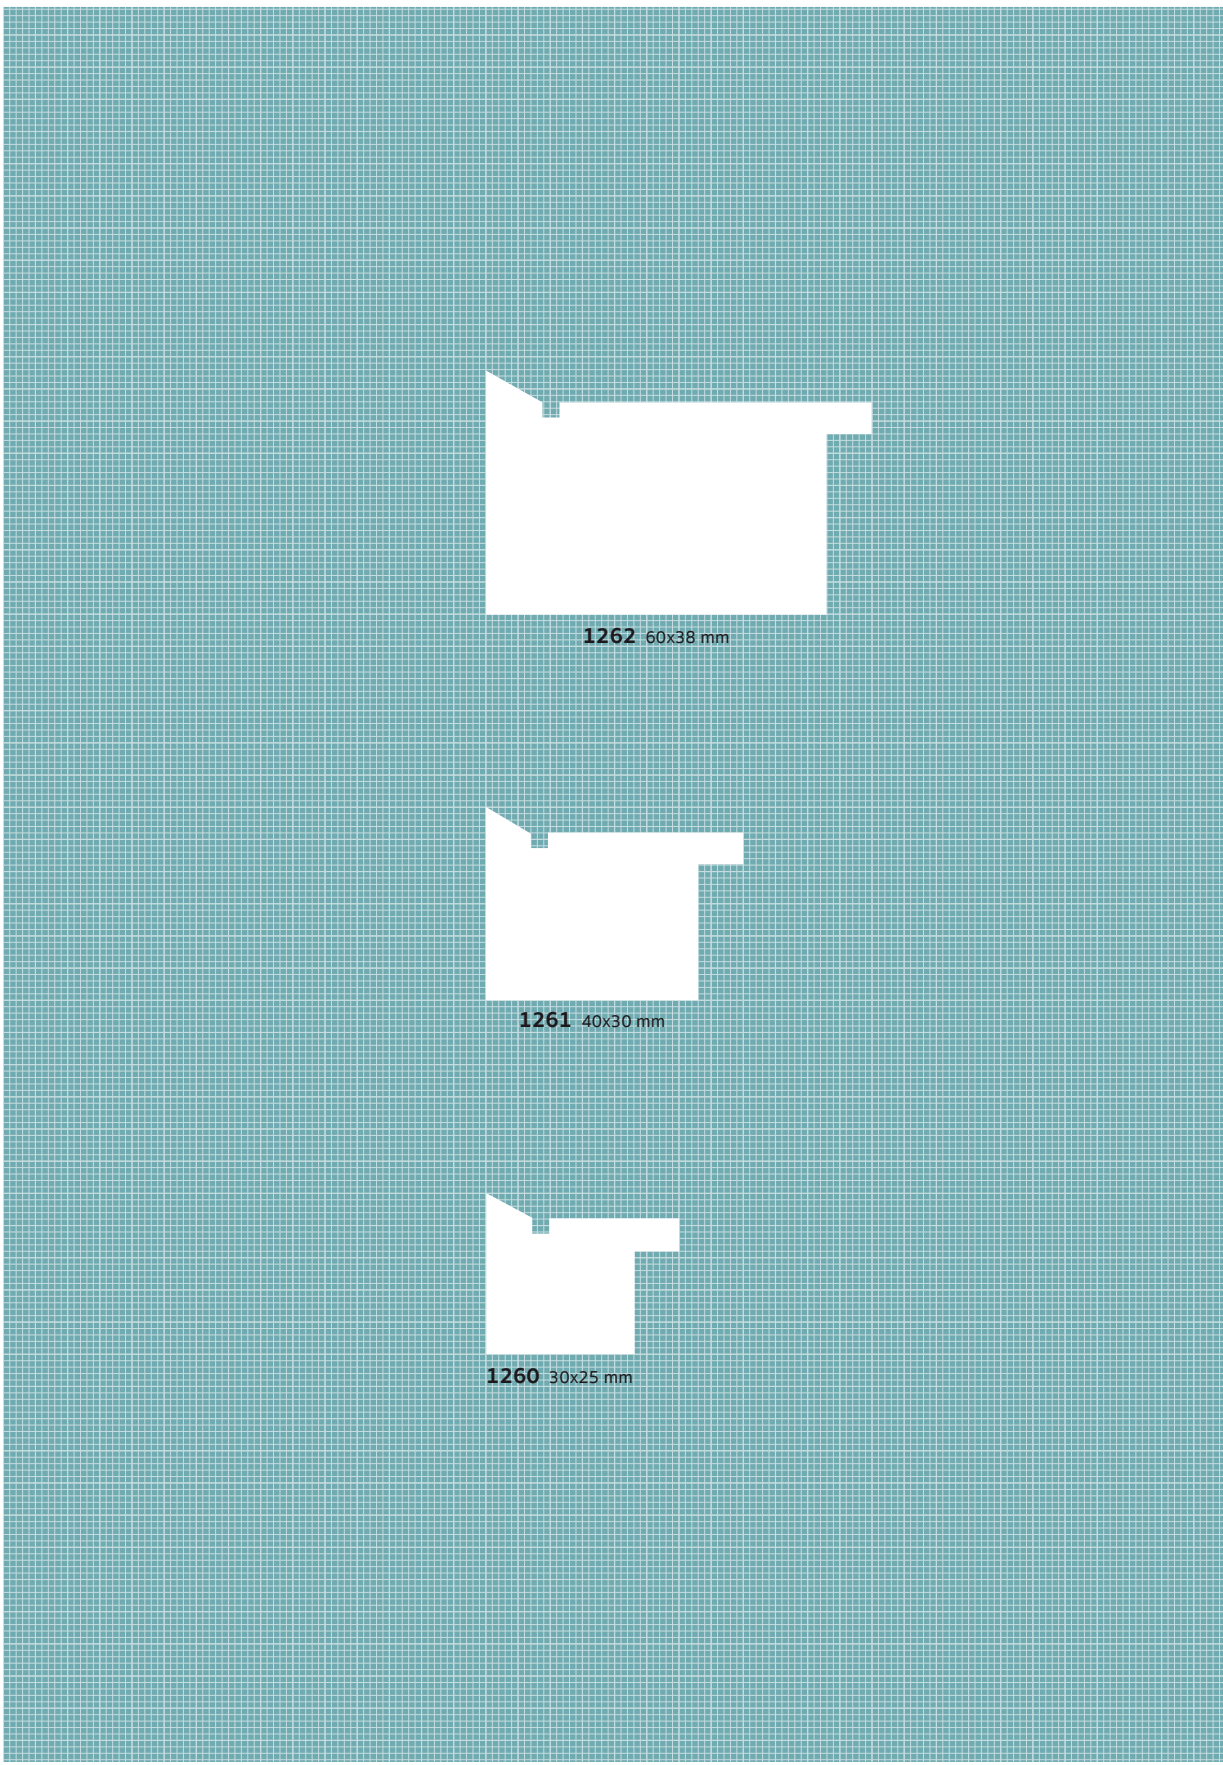

1262 60x38 mm