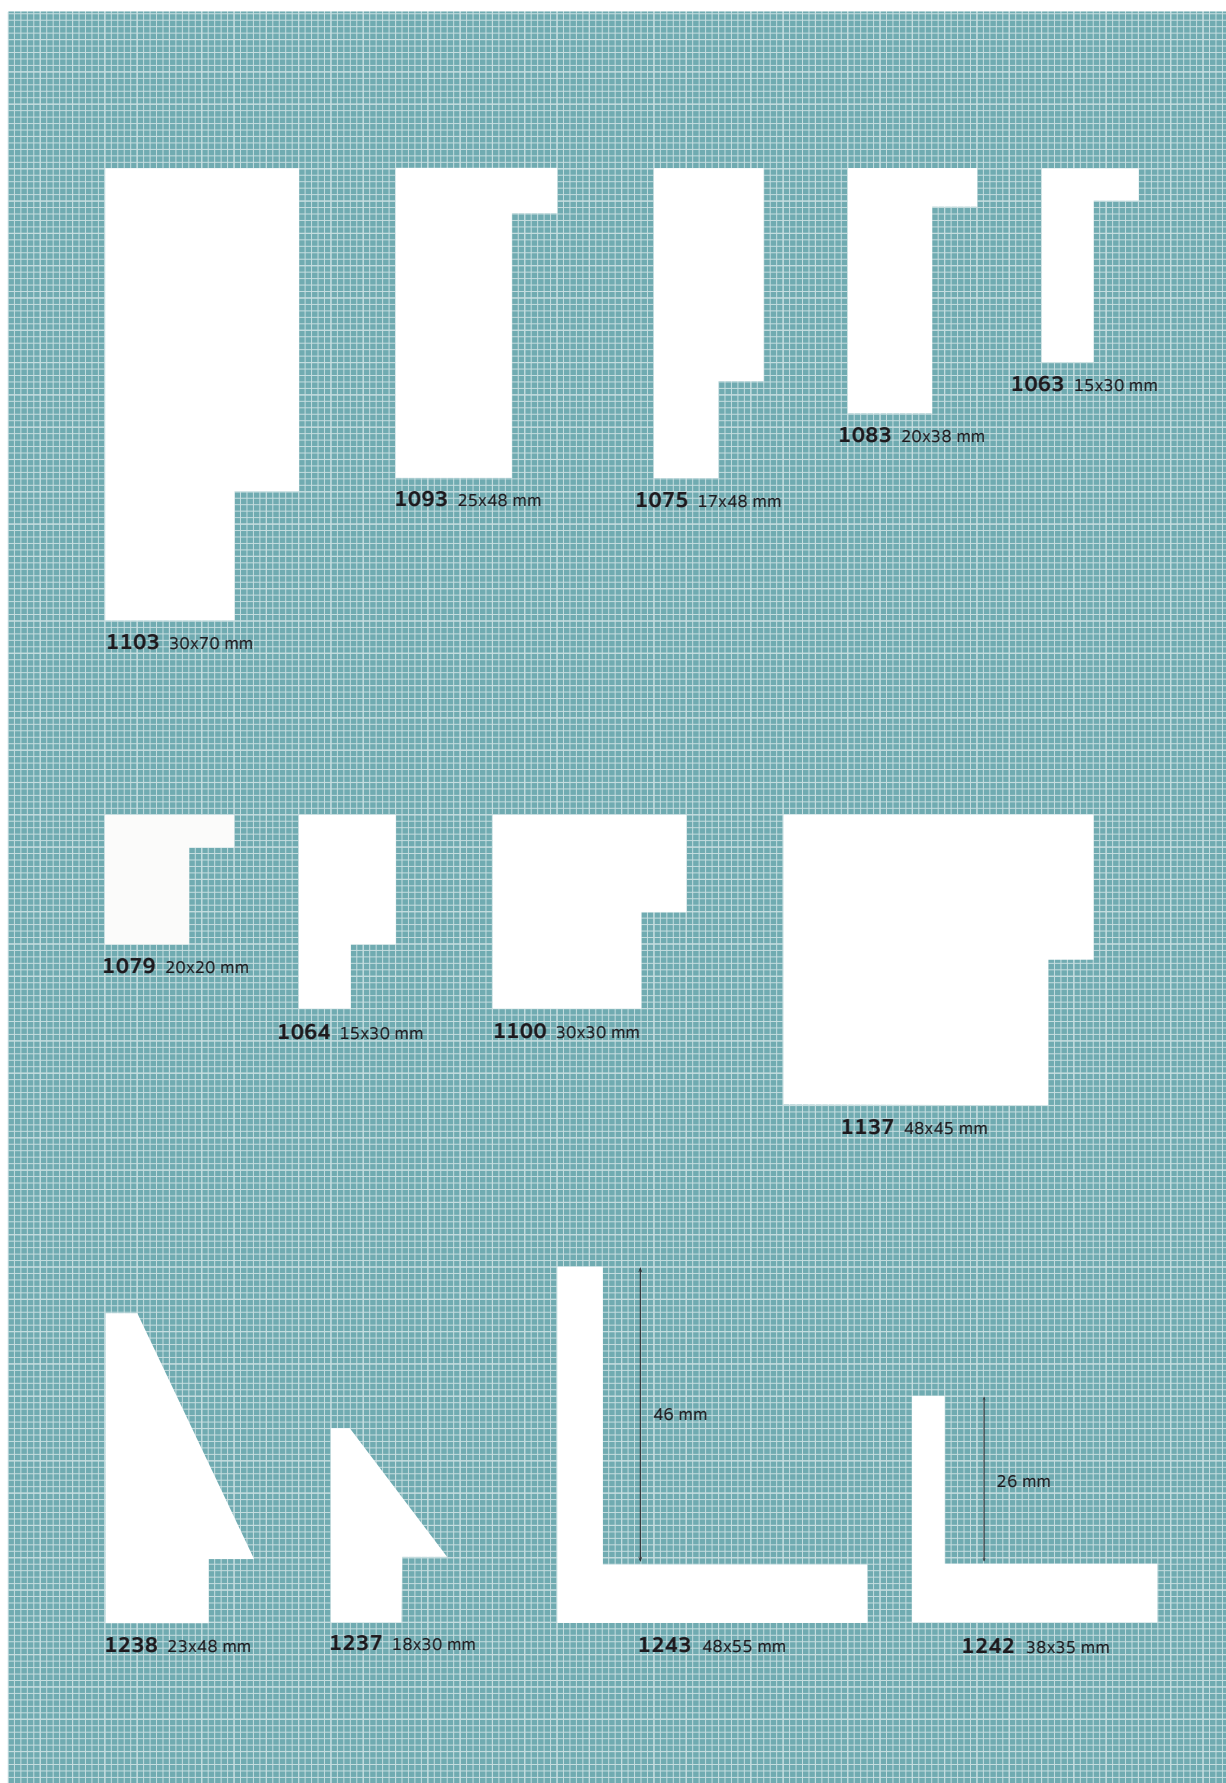

1064/242 15x30mm

1238/242 23x48mm

1237/242 18x30mm

1137/243 48x45mm

1100/243 30x30mm

1079/243 20x20mm

1093/243 25x48mm

1083/243 20x38mm

1242/243 38x35mm

1243/242 48x55mm

1242/242 38x35mm

OXIDE

M O L G R A C O L L E C T I O N

Oxide

MOLGRA

1103/247 30x70mm

1075/247 17x48mm

1064/247 15x30mm

1238/247 23x48mm

1237/247 18x30mm

1137/247 48x45mm

1100/247 30x30mm

1079/247 20x20mm

1093/247 25x48mm

1083/247 20x38mm

1063/247 15x30mm

1243/247 48x55mm

1242/247 38x35mm

M O L G R A C O L L E C T I O N

Maderas

MADERAS

 MOLGRA