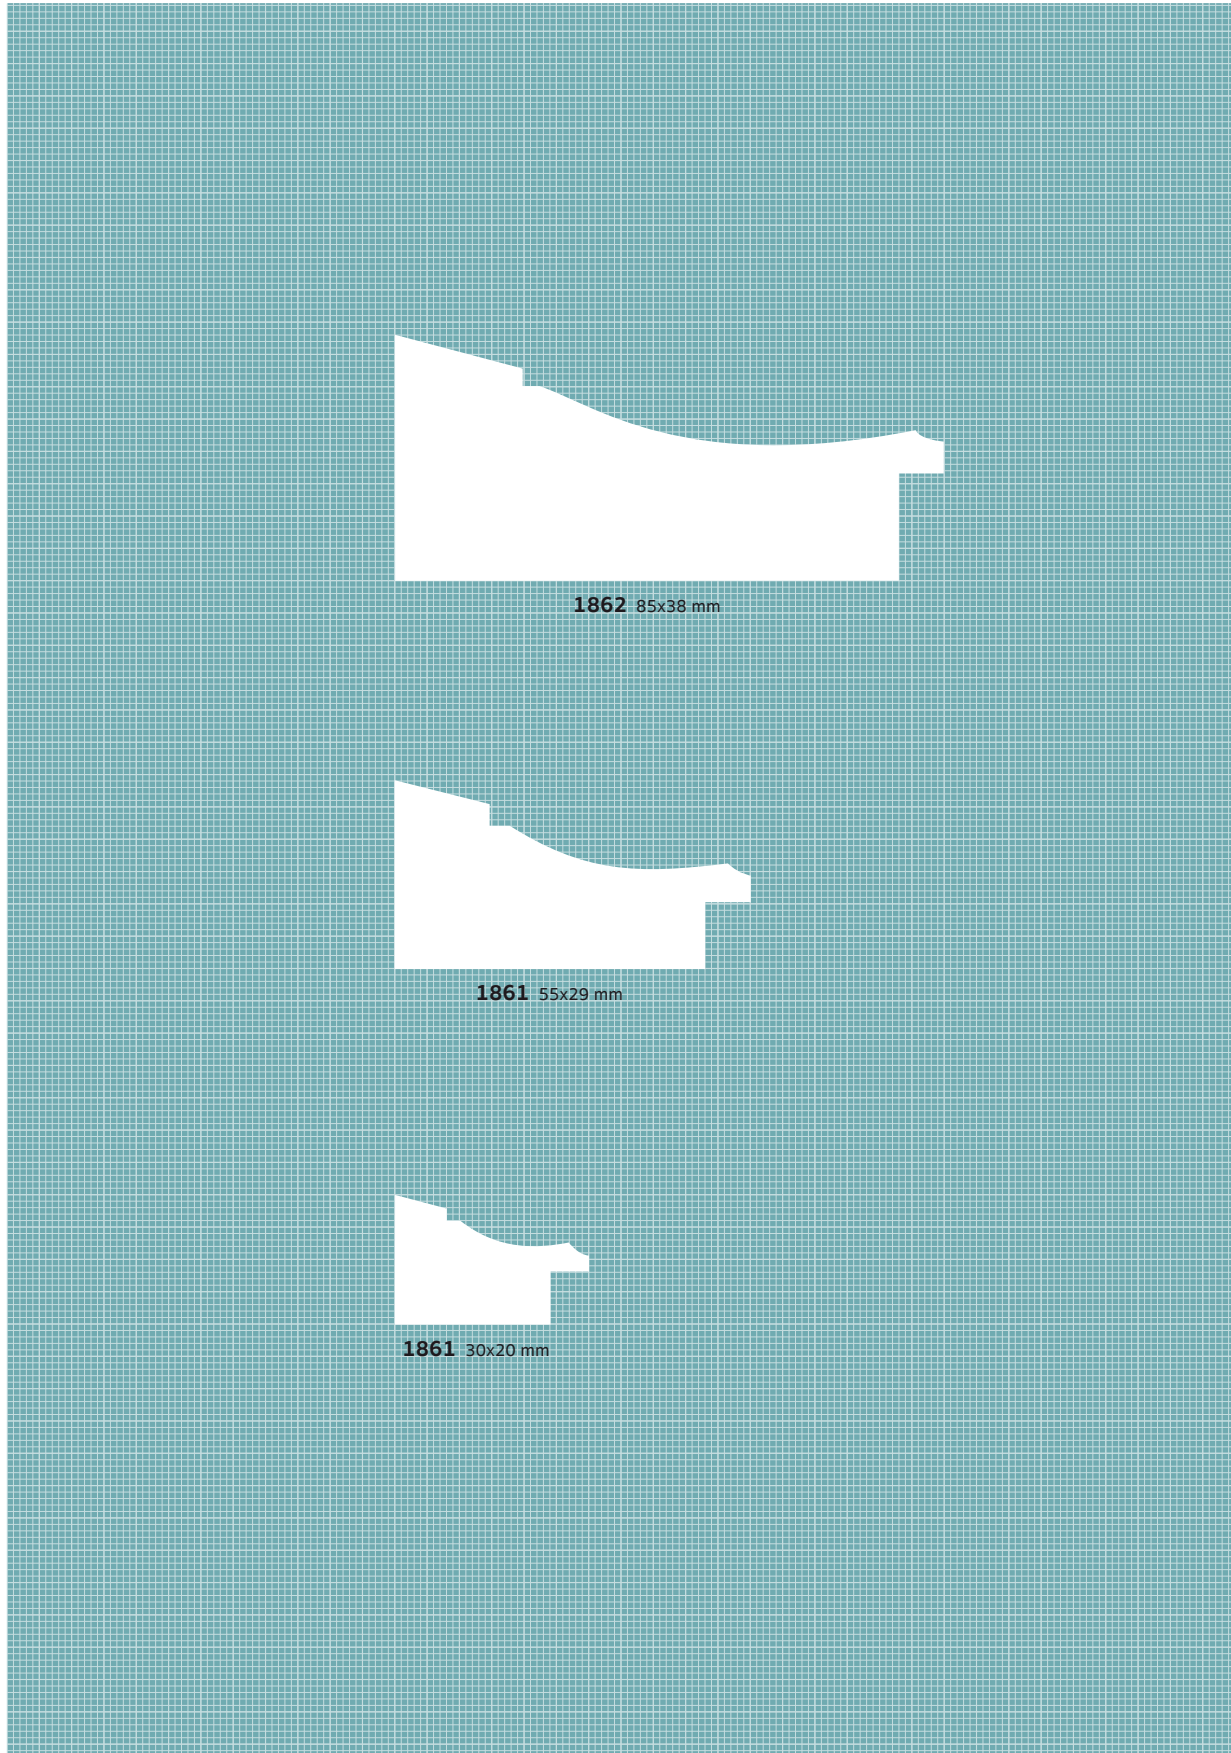

1862 85x38 mm