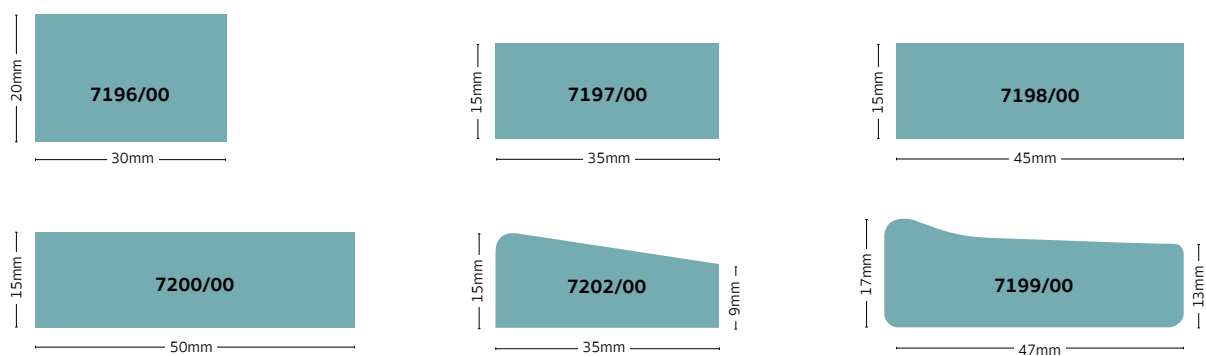

7200/00 50x15mm

7198/00 45x15mm

7202/00 35x15mm

7197/00 35x15mm

7196/00 30x20mm

STRETCHER AND HANGING BARS IN FINGER-JOINTED PINEWOOD

AYOUS STRETCHER AND HANGING BARS

SKANDINAVISK RÅ DESIGN