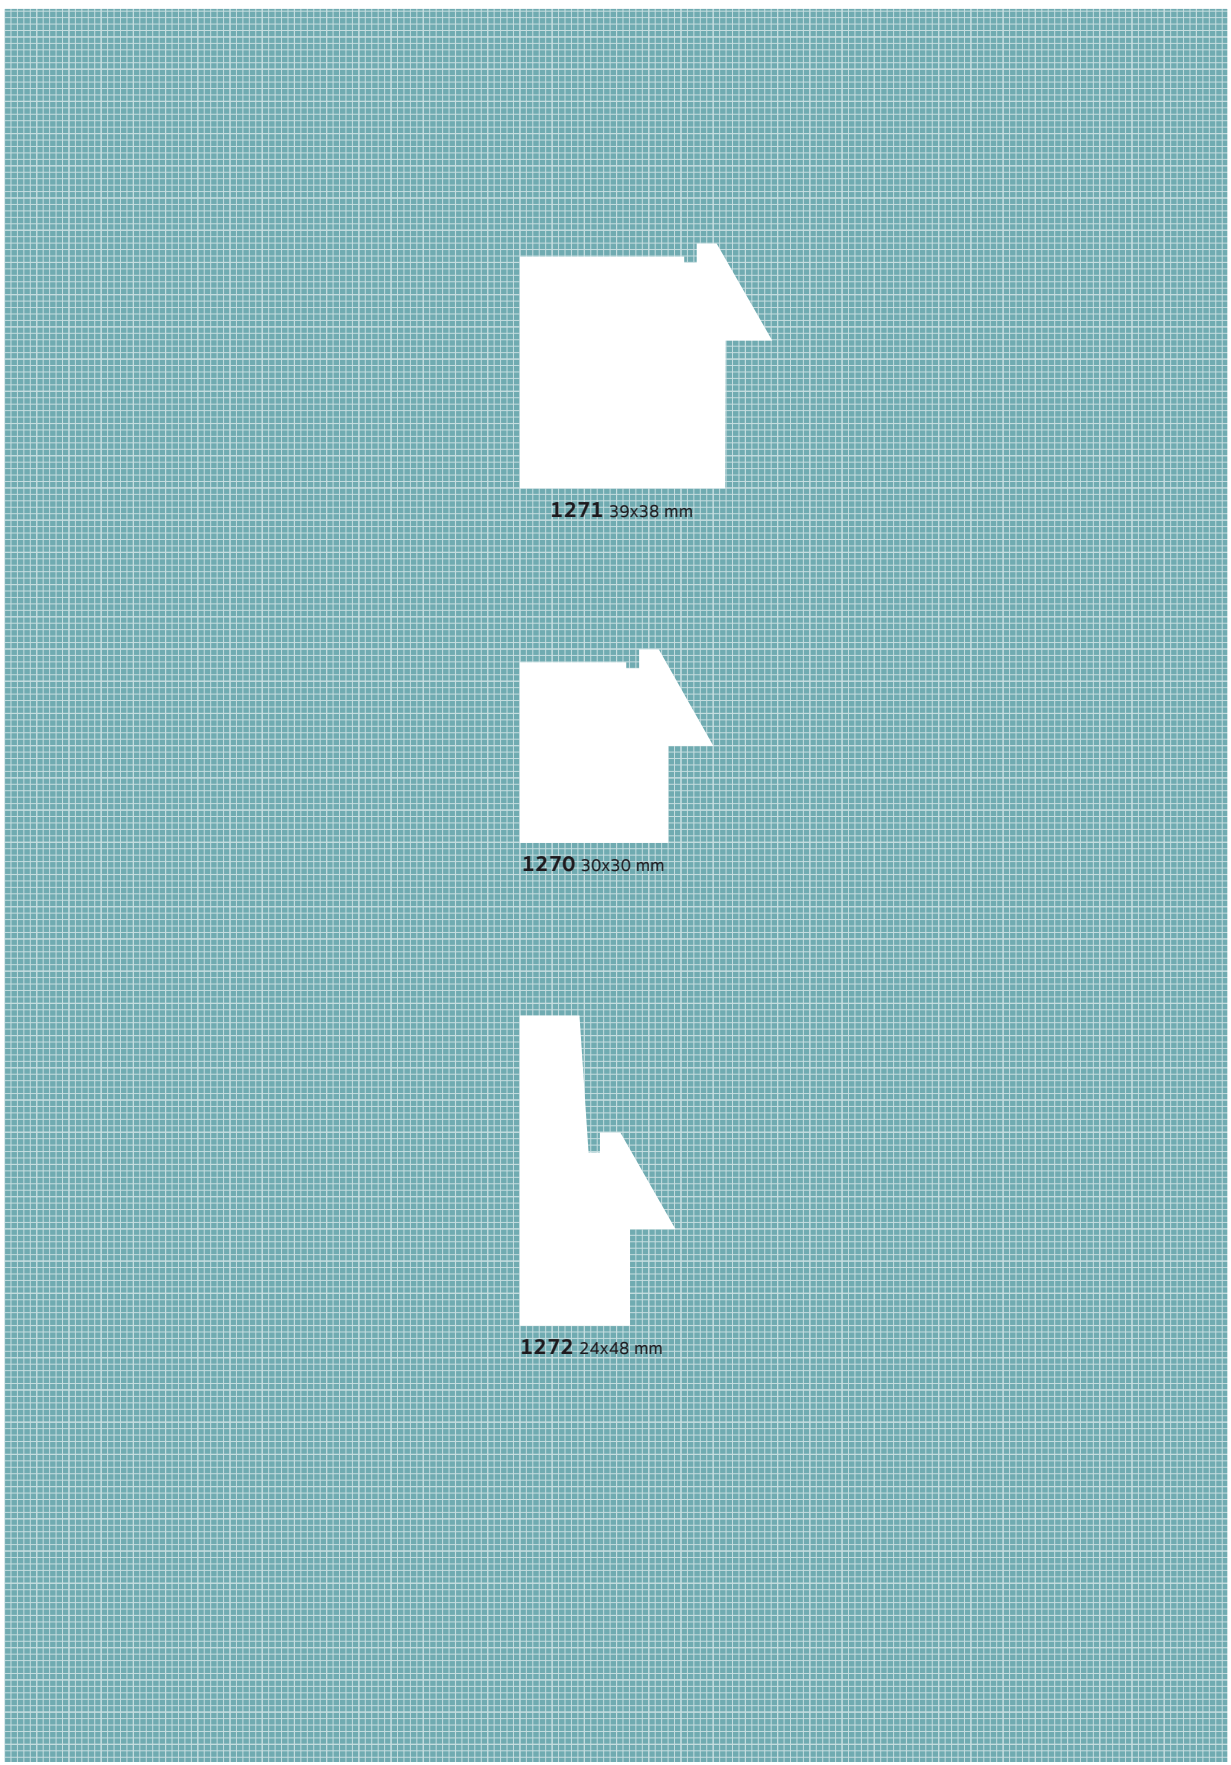

1271/350 39x38mm

1270/350 30x30mm

1272/350 24x48mm

WOOD-BASED VENEERS

1271/352 39x38mm

1270/352 30x30mm

1272/352 24x48mm

WOOD-BASED VENEERS

1271/351 39x38mm

1270/351 30x30mm

1272/351 24x48mm

WOOD-BASED VENEERS

1271/351 39x38mm

1270/351 30x30mm

1272/351 24x48mm

1271 39x38 mm

1270 30x30 mm

1272 24x48 mm

M O L G R A C O L L E C T I O N

Edge

EDGE

 MOLGRA

1862/12 85x38mm

1861/12 55x29mm