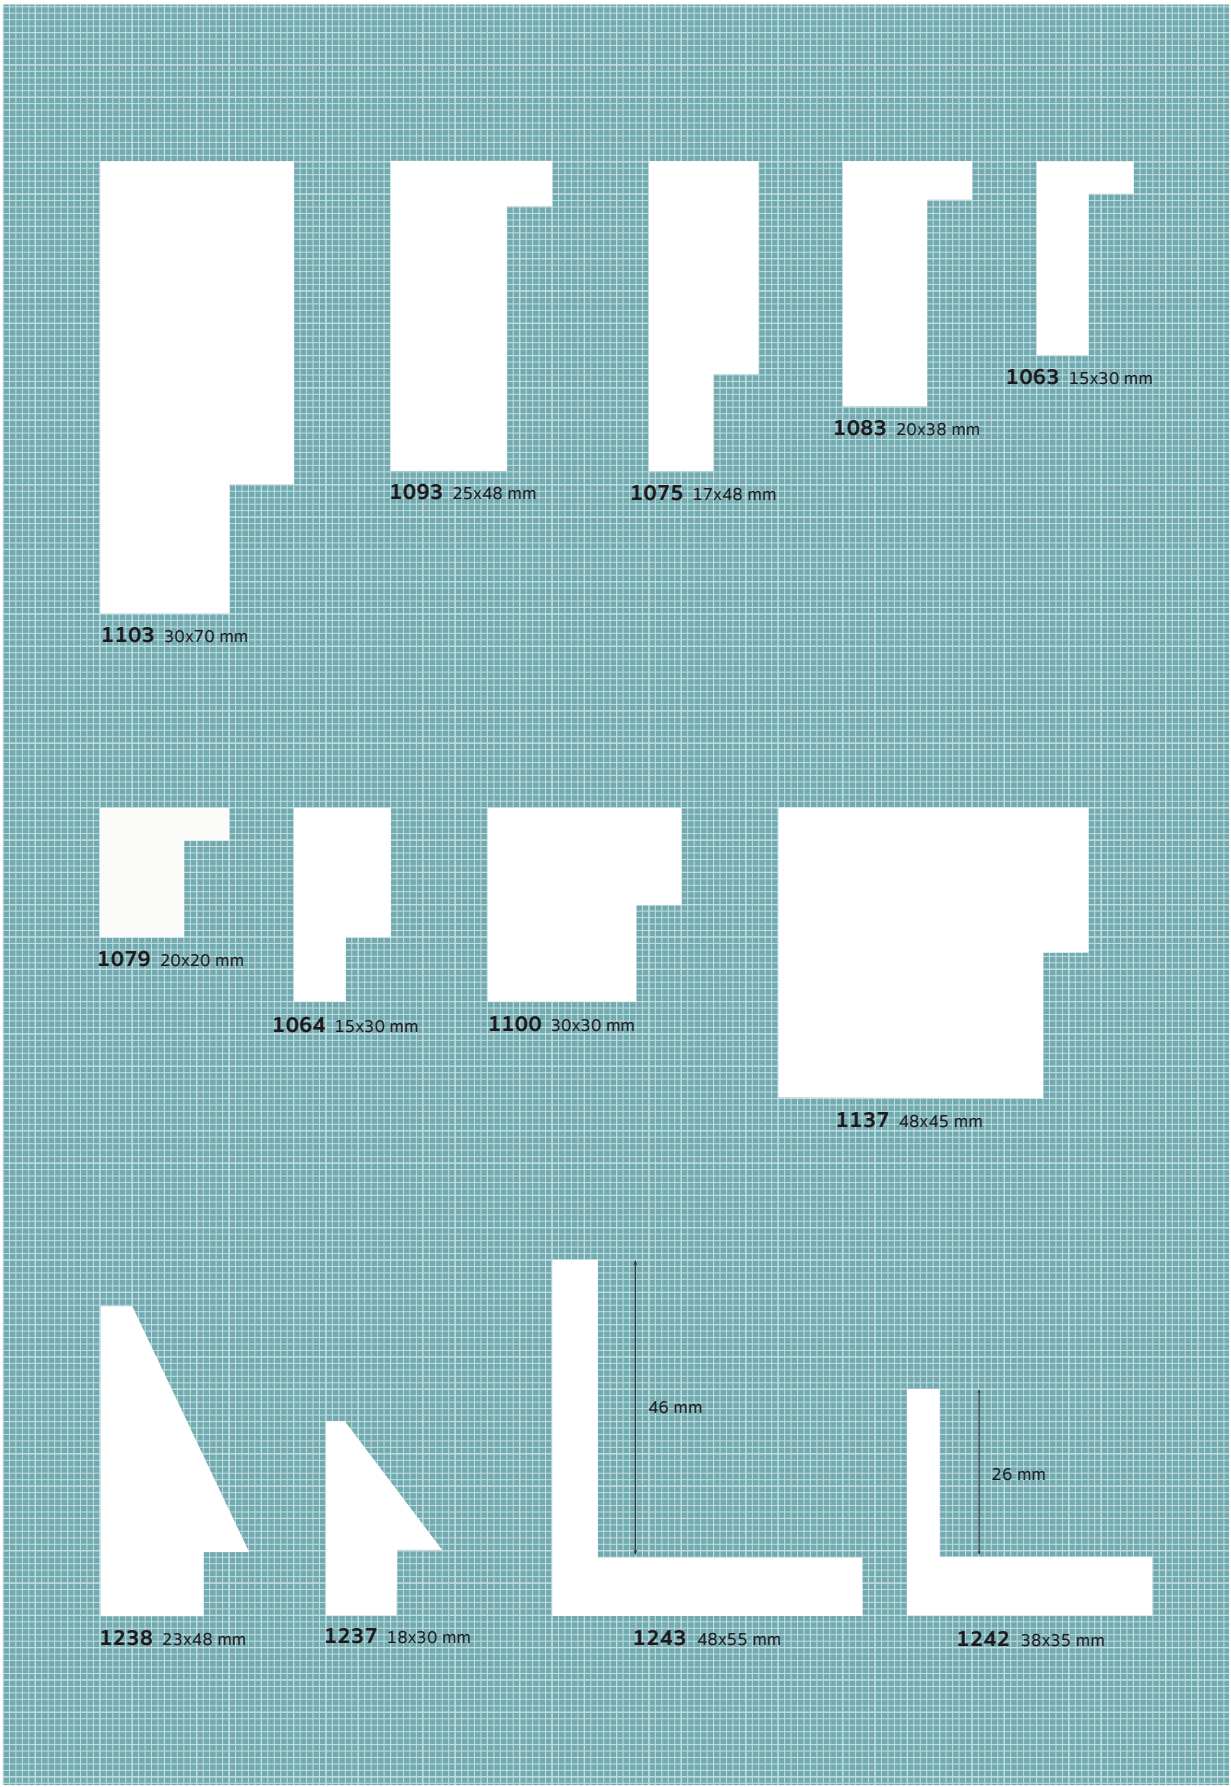

1103/243 30x70mm

1075/243 17x48mm

1064/243 15x30mm

1238/243 23x48mm

1237/243 18x30mm

1103/242 30x70mm

1075/242 17x48mm

1064/242 15x30mm

1238/242 23x48mm

1237/242 18x30mm

1137/243 48x45mm

1100/243 30x30mm

1079/243 20x20mm

1093/243 25x48mm

1083/243 20x38mm

1063/243 15x30mm

1137/242 48x45mm

1100/242 30x30mm

1079/242 20x20mm

1093/242 25x48mm

1083/242 20x38mm

1063/242 15x30mm

1243/243 48x55mm

1242/243 38x35mm

1243/242 48x55mm

1242/242 38x35mm

OXIDE

M O L G R A C O L L E C T I O N

Oxide

MOLGRA

1103/247 30x70mm

1075/247 17x48mm