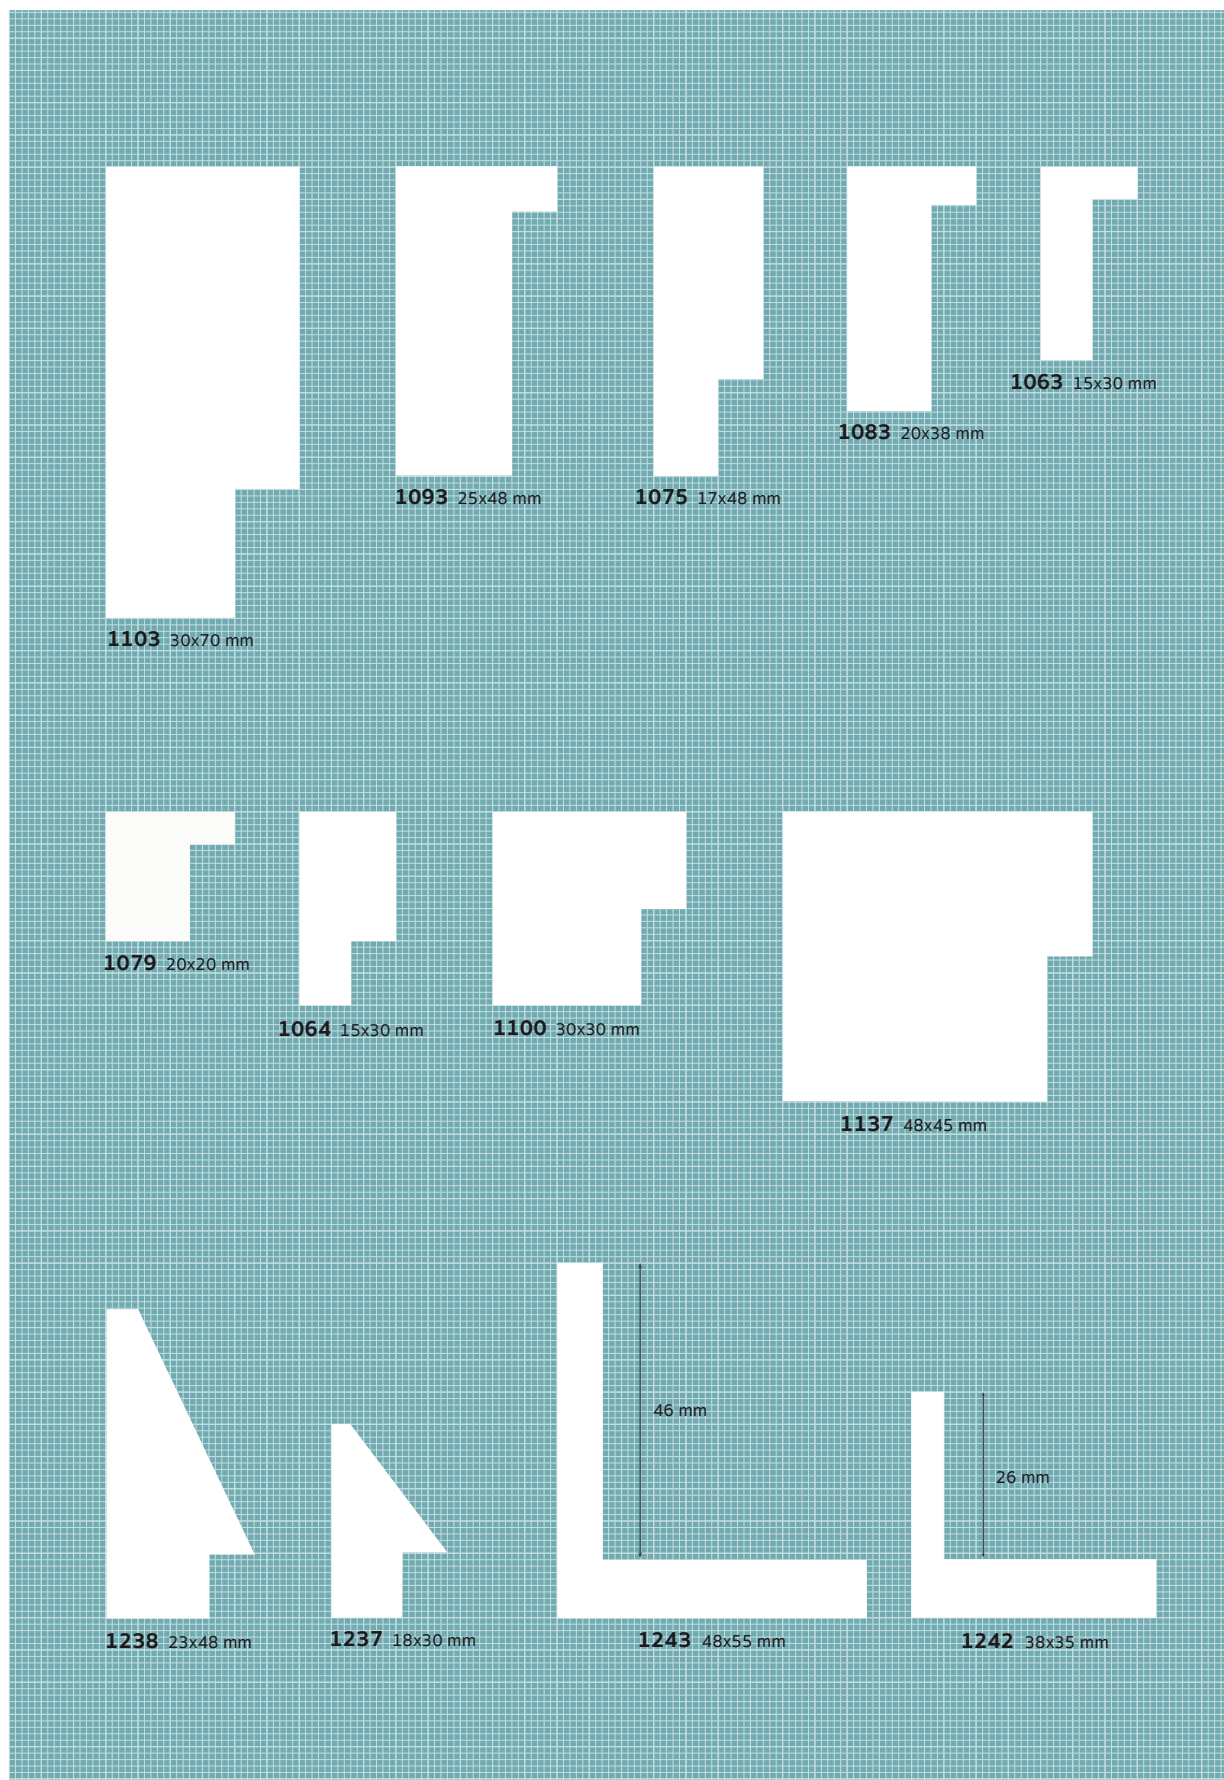

1238/242 23x48mm

1237/242 18x30mm

1137/243 48x45mm

1100/243 30x30mm

1079/243 20x20mm

1093/243 25x48mm

1083/243 20x38mm

1063/243 15x30mm

1064/247 15x30mm

1238/247 23x48mm

1237/247 18x30mm

1137/247 48x45mm

1100/247 30x30mm

1079/247 20x20mm

1093/247 25x48mm

1083/247 20x38mm

1063/247 15x30mm

1243/247 48x55mm

1242/247 38x35mm

M O L G R A C O L L E C T I O N

Maderas

MADERAS

 MOLGRA

SOLID OAK PROFILES, WITHOUT COATING