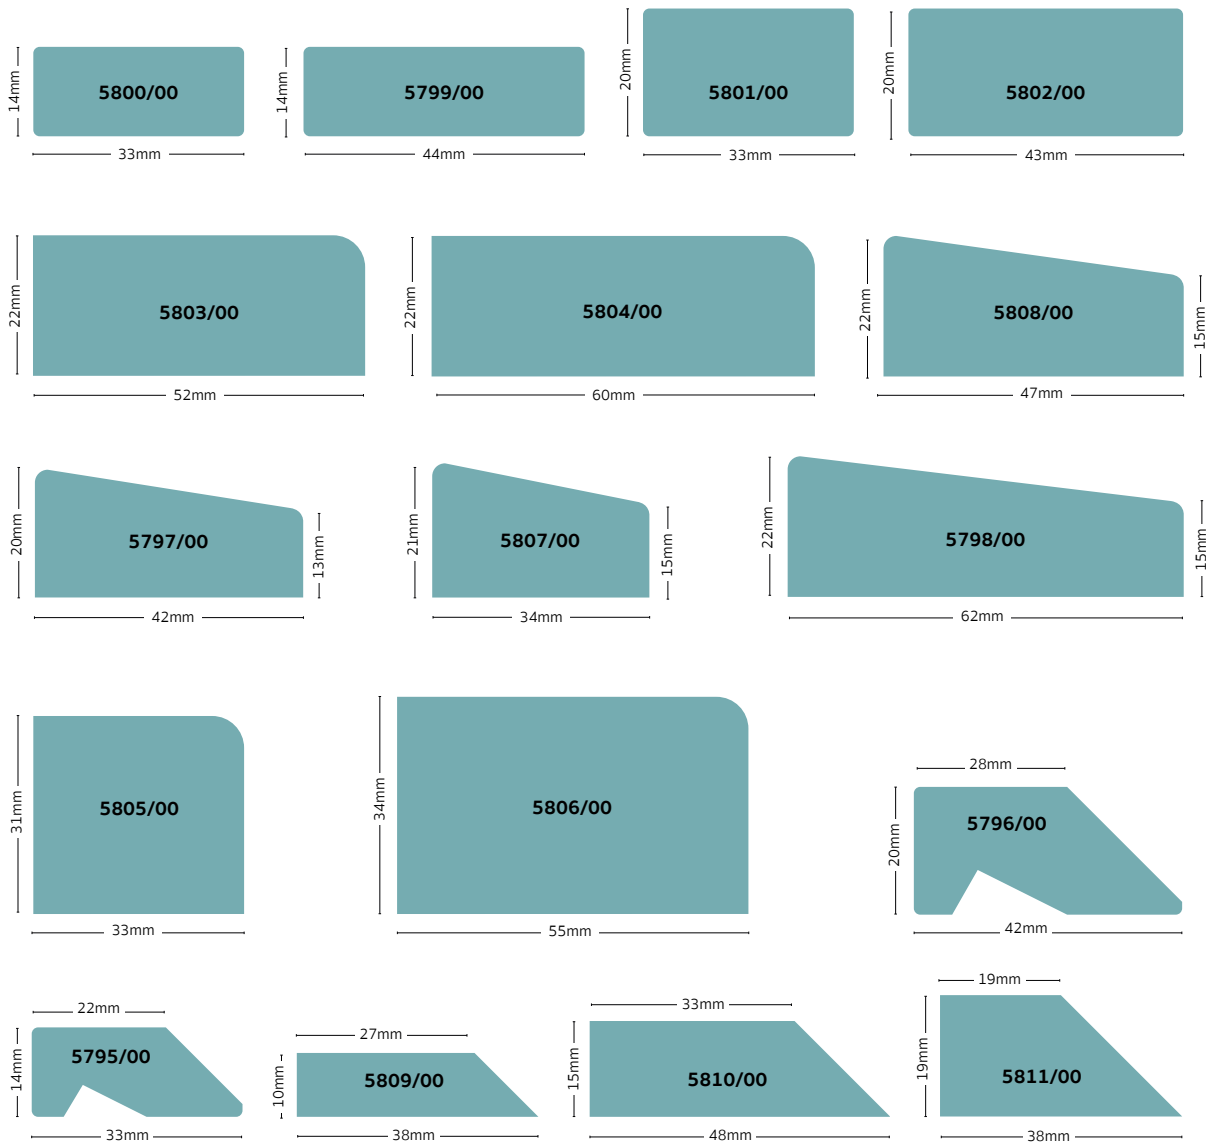

7200/00 50x15mm

7198/00 45x15mm

7202/00 35x15mm

7197/00 35x15mm

7196/00 30x20mm

STRETCHER AND HANGING BARS IN FINGER-JOINTED PINEWOOD

AYOUS STRETCHER AND HANGING BARS

SKANDINAVISK RÅ DESIGN