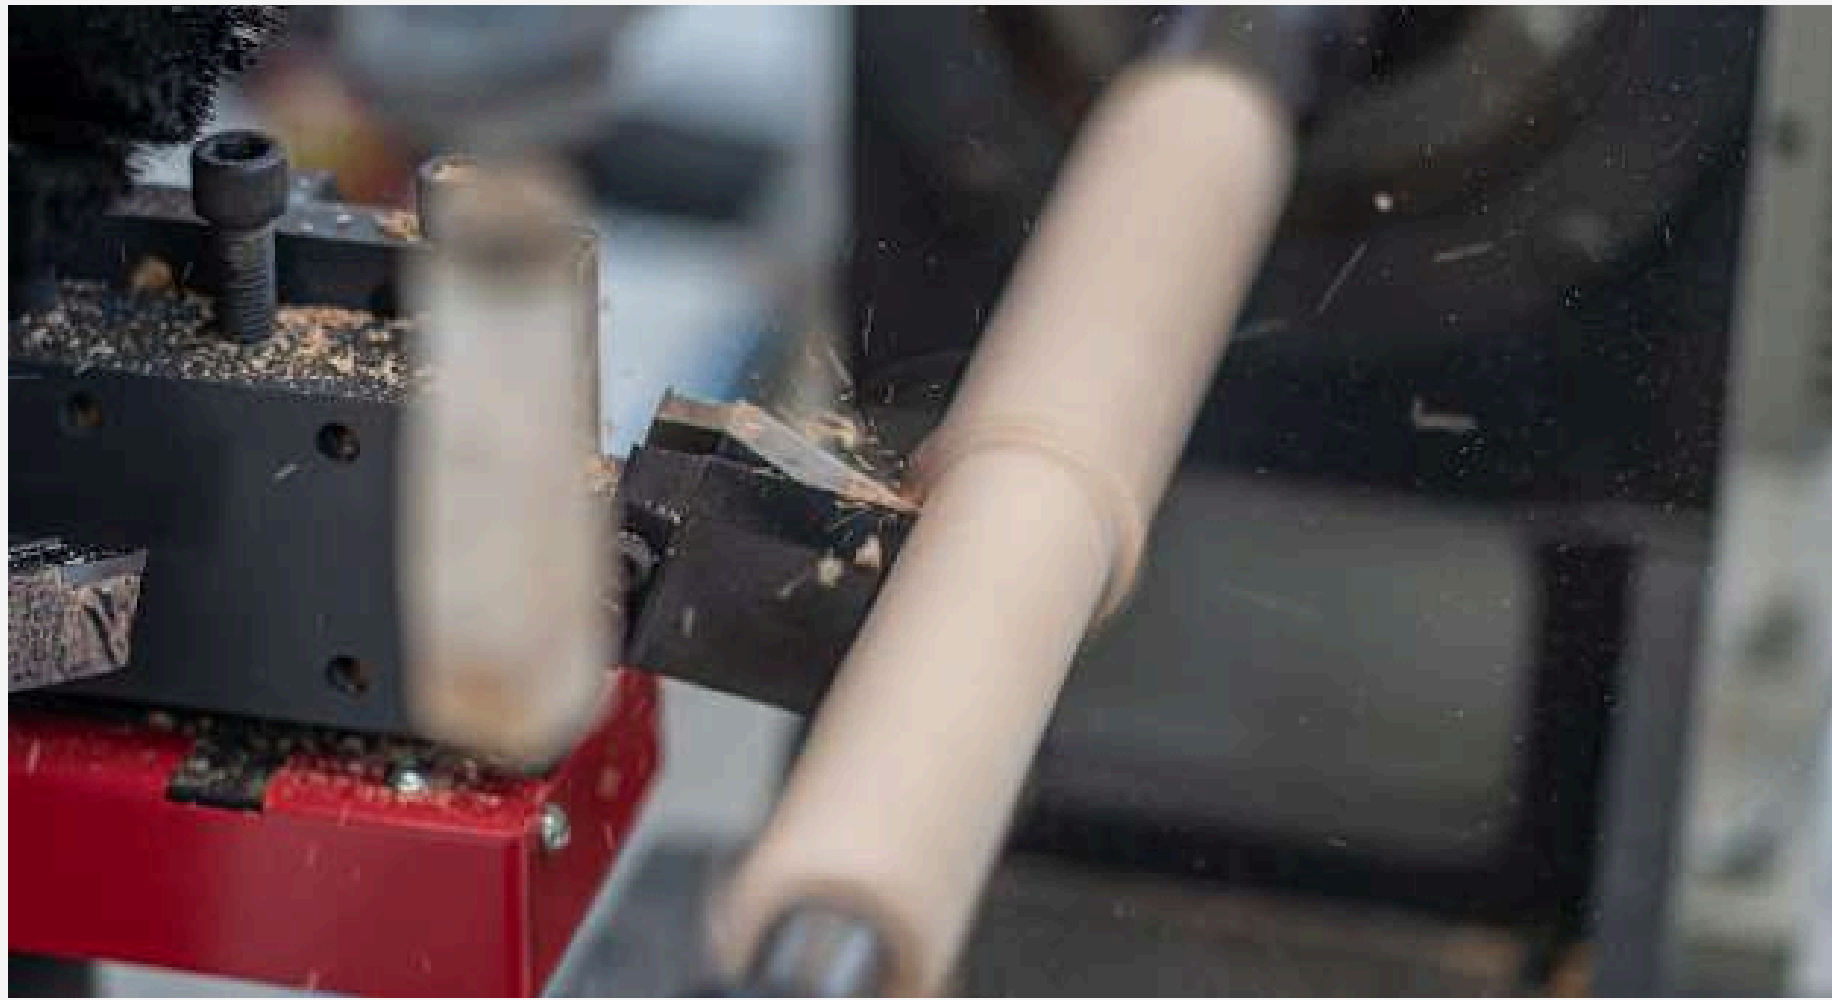

FACILITY & MACHINERY

- World-class production facility team of 200+ factory workers and management team.
- Complete set of woodworking machinery
- 3-axis and 5-axis CNC machines
- SVLK (Indonesian Legal Wood) Certified
- Lean Manufacturing System