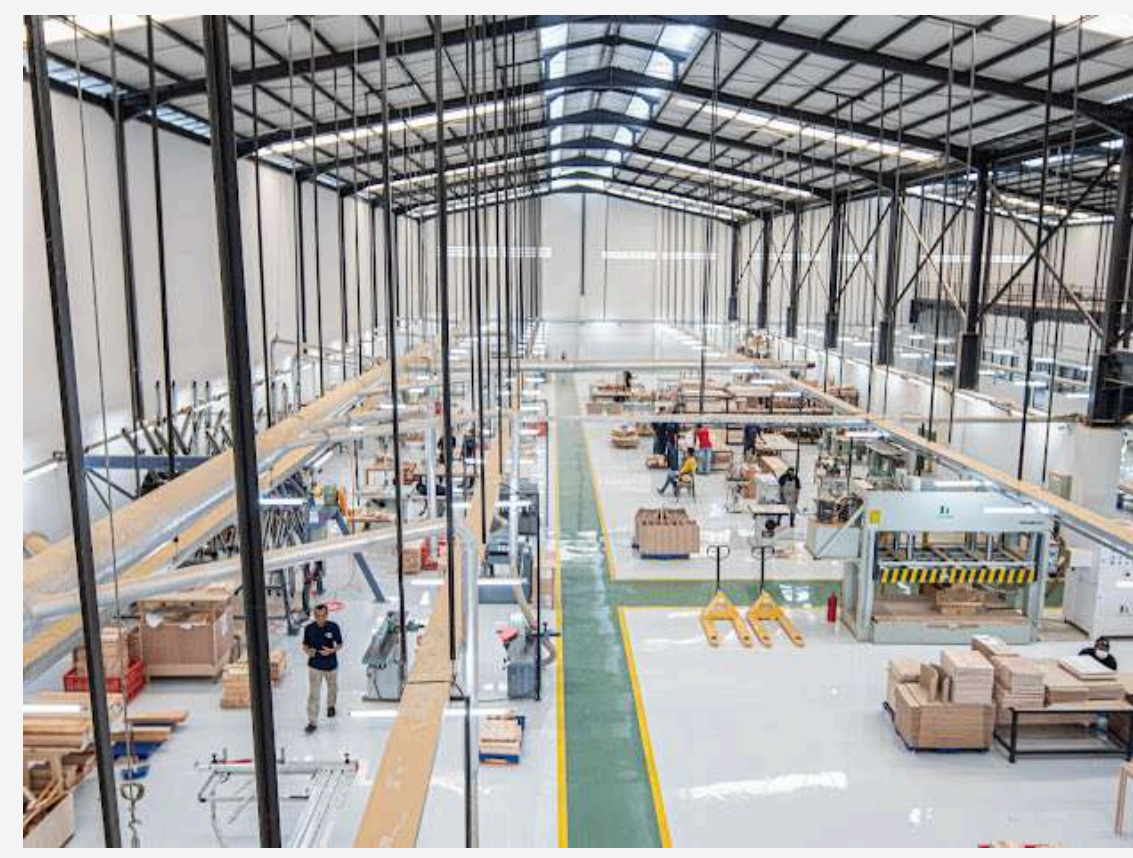

PRODUCTION

- Rooted in the vibrant industrial landscape of **Semarang, Indonesia**, our factory is powered by a dynamic team of expert engineers dedicated to upholding the **highest standards of quality.**
- Our expertise spans the full spectrum of the hospitality industry, crafting bespoke furniture solutions for restaurants, hotels, cafes, and private residences.

FACILITY & MACHINERY

- World-class production facility team of 200+ factory workers and management team.
- Complete set of woodworking machinery
- 3-axis and 5-axis CNC machines
- SVLK (Indonesian Legal Wood) Certified
- Lean Manufacturing System