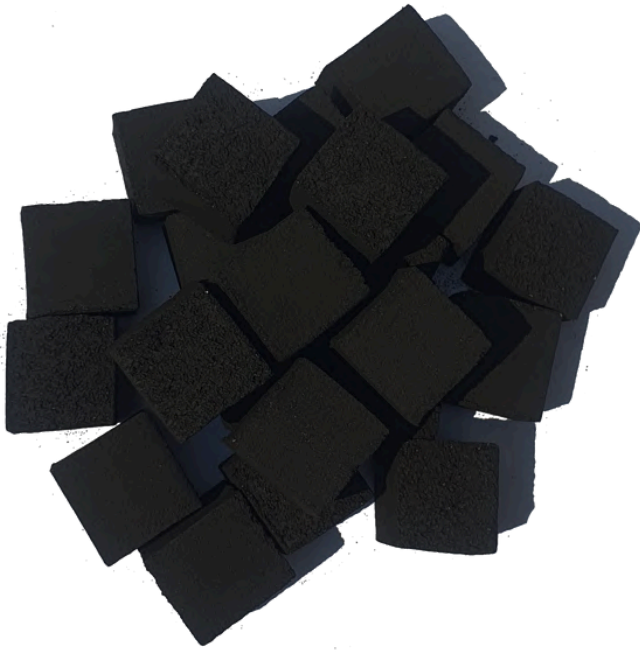

# ULTIMATE

Experience the pinnacle of performance with our **Ultimate** Cube Briquette. Crafted from the finest raw materials, this briquette offers superior heat output, longer burn time, and minimal ash production. Its impeccable quality ensures consistent performance, making it the top choice for those who demand the best.