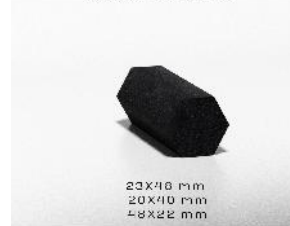

25x25x25mm

ASA 26 GOLD

26x26x26mm

ASA 27

27x27x27mm

ASA 28

28x28x28mm

ASA BBQ

40X30X25mm
50X30mm
50X100mm

ASA DIAMOND 1

22x22x22mm

ASA DIAMOND 2

26x26x26mm

ASA GELB

25x25x25mm

ASA HEXA

23X10 mm
20X10 mm
48X22 mm

ASA JUMBO 30

30x30x30mm

ASA SCUBE

Cube, Cube With Hole, Rectangle

2.2 x 2.2 cm
2.5 x 2.5 cm
2.6 x 2.5 cm
2.7 x 2.7 cm
2.5 x 2.5 x 1.5 cm

ASA Cube with Two Line

Small (2.7 x 2.7 cm)
Medium (2.7 x 3.5 cm)
Large (2.7 x 4 cm)

ASA SDOME

Medium (2.1 x 3.5 cm)
Small (1.7 x 3.5 cm)

ASA SHEXA

2.1 x 4 cm
2.2 x 4 cm
2.2 x 4.5 cm
2.3 x 4 cm
2.3 x 5 cm
2.2 x 3.5 cm
2.1 x 3.5 cm
2.2 x 5 cm

ASASHEXA

6.3 x 8 cm
6.3 x 10 cm
8.9 x 15 cm
6.3 x 20 cm