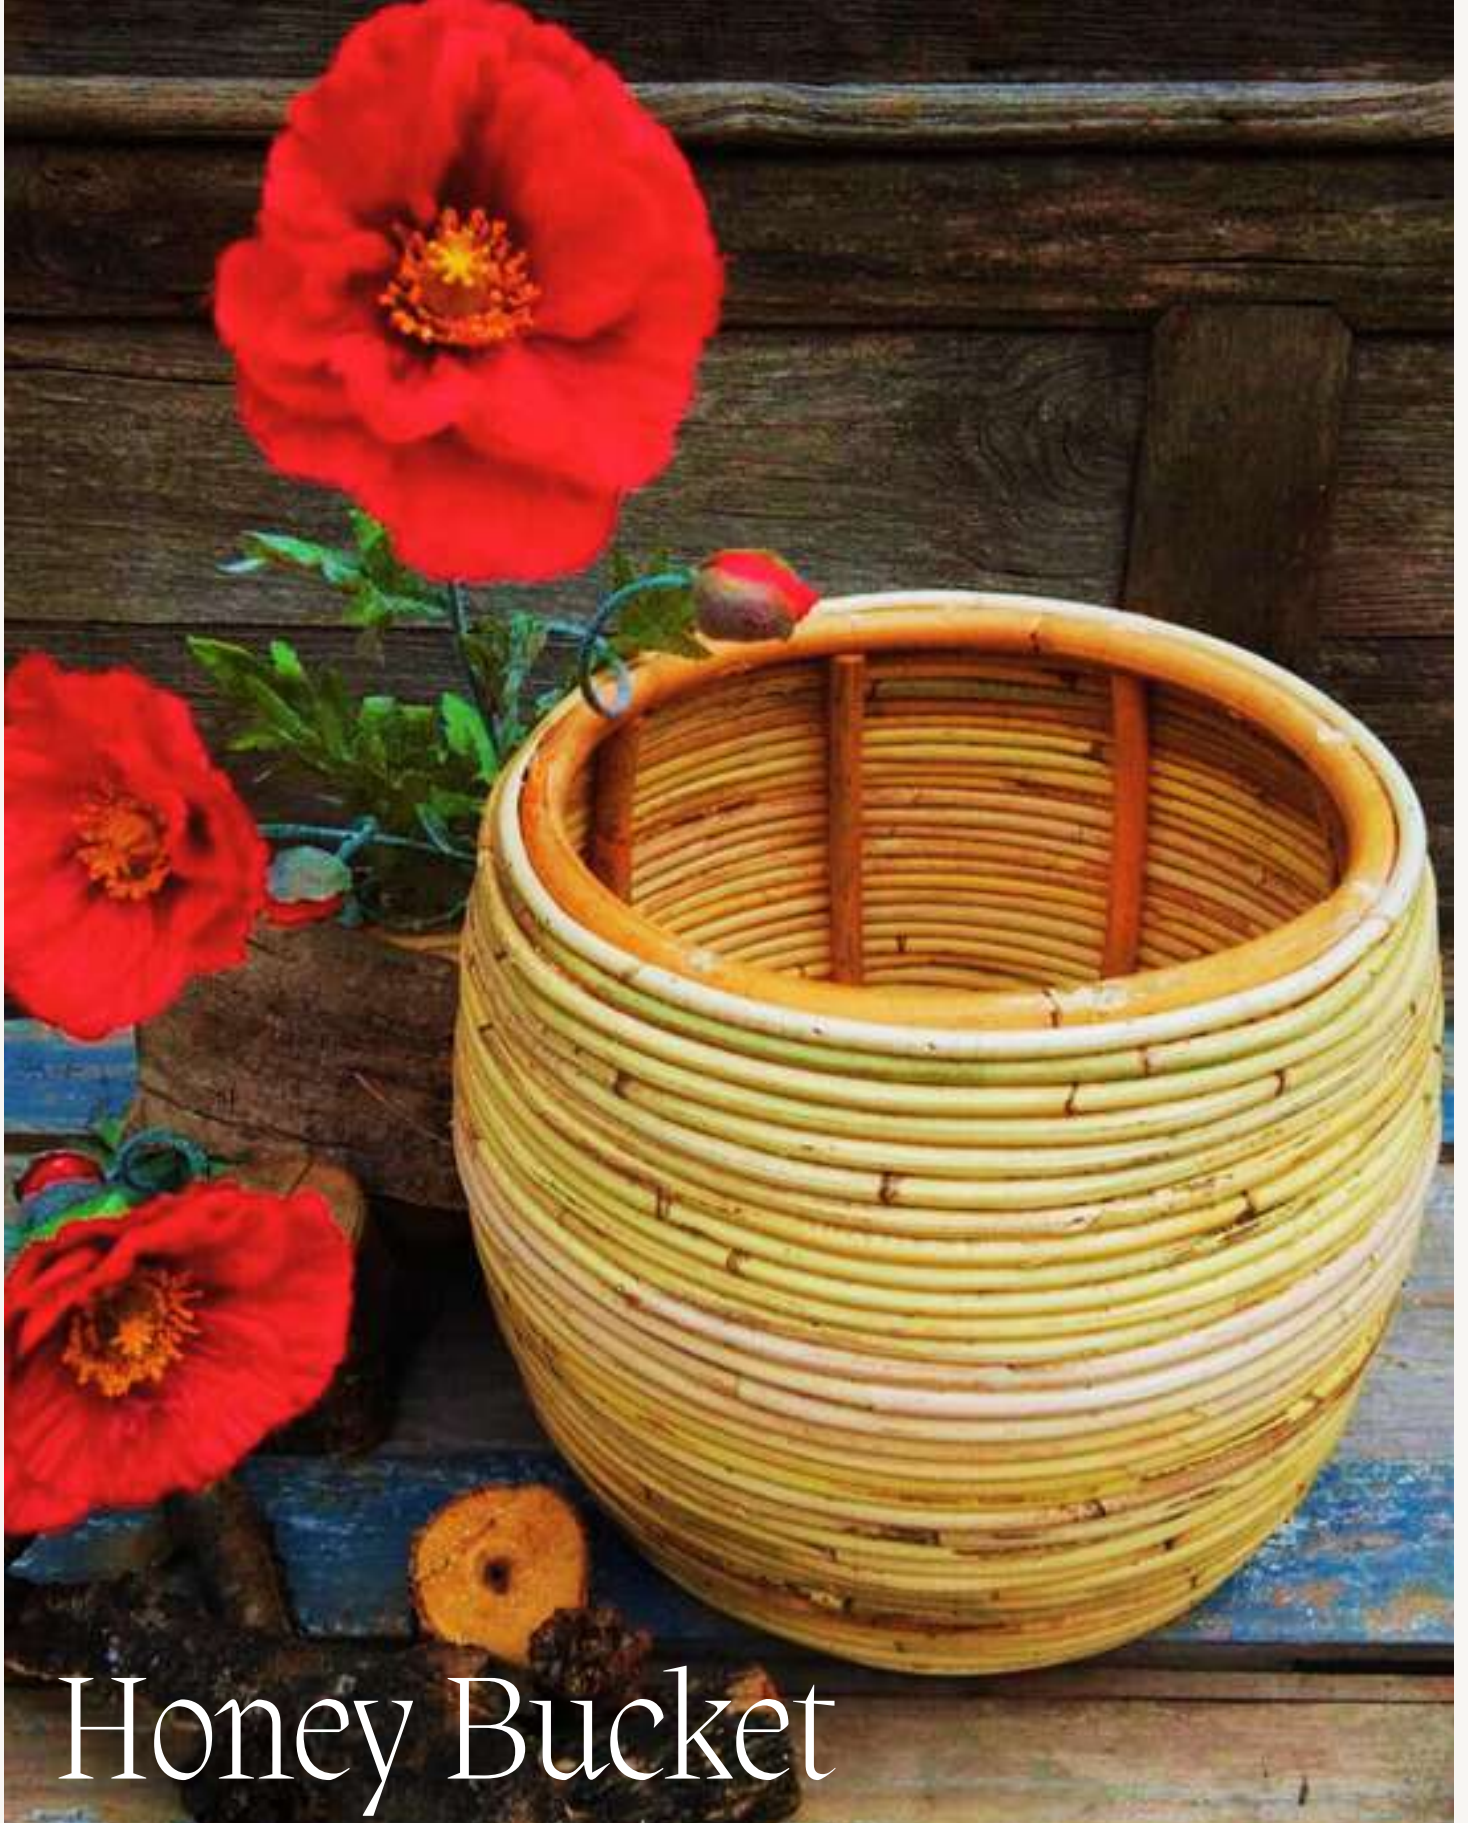

Honey Bucket

Specification

• Material	Natural Rattan
• Size	35x35x27 cm
• Volumetric Dimention	9 KG
• Approximate Measurement	0,040 CBM