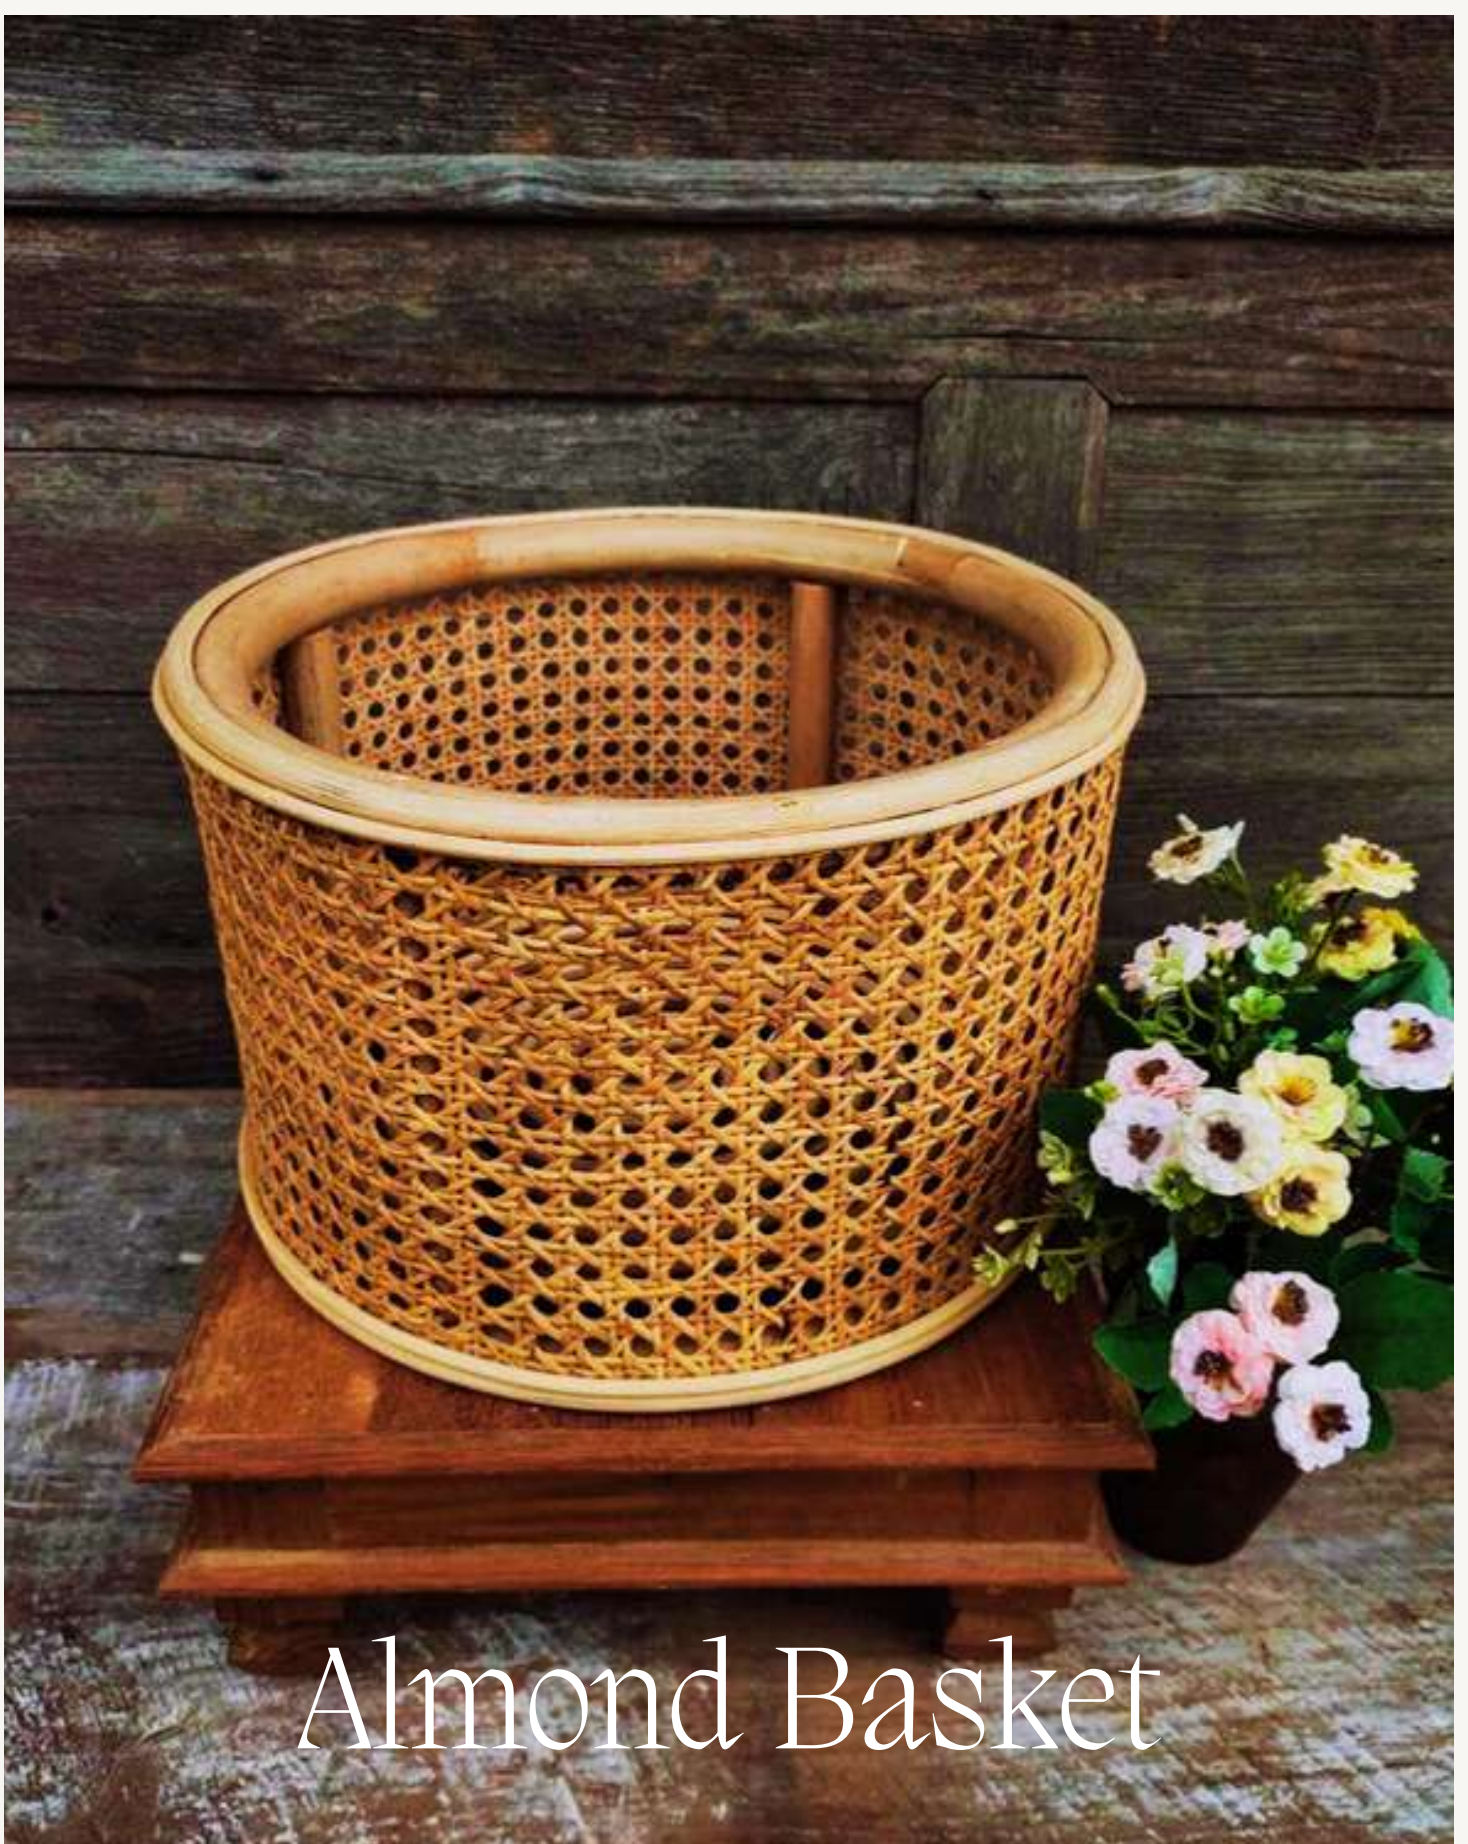

Almond Basket

Specification

• Material	Natural Rattan
• Size	33x33x22 cm
• Volumetric Dimention	7 KG
• Approximate Measurement	0,031 CBM