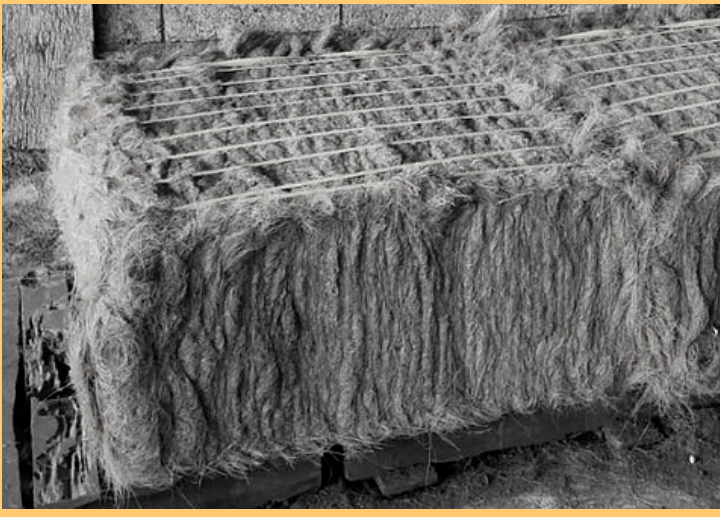

www.ptcaldera.com
whatsapp +62 821 79799917
info@ptcaldera.com

PT. CALDERA

OUR PRODUCTS

www.ptcaldera.com
whatsapp +62 821 7979 9917
info@ptcaldera.com

COCONUT

Copra

Edible copra is produced by exposing it to the air and drying it to the sun. Alternatively during the rainy season, copra is produced by hot-air drying, an oven-like method using a small fire pit which is sheltered from rain by a roof.

Coco Fiber

Also known as Coir. It is a natural fiber extracting the coir from coconut. Coir is obtained by separating the fibrous layer from the hard shell. The best way to do this is using a machine specially made for extracting the coir in an efficient and effective ways

Coconut Broom Stick

High Quality Coconut Broom Sticks are made out of coconut leaf stick coming from a coconut tree, a strong and tall kind of one which grow near the shore. With the tremendous amount of coconut trees growing in Indonesia and the favourable geography of the country, it is clear the potential for this product is great.

Palm Broom Stick

Almost all parts of the oil palm plant can be used. Part of the trunk can be a building material. Palm roots can also be made into handicrafts that have high artistic value. Likewise with the stick. There are two types of palm sticks exported, regular and super. Regular categories must be at least 90 cm long and green or brown in color. Meanwhile, super quality sticks are up to 100 cm long, have a yellowish green color, have a dryness level of 30 percent, and are not moldy.