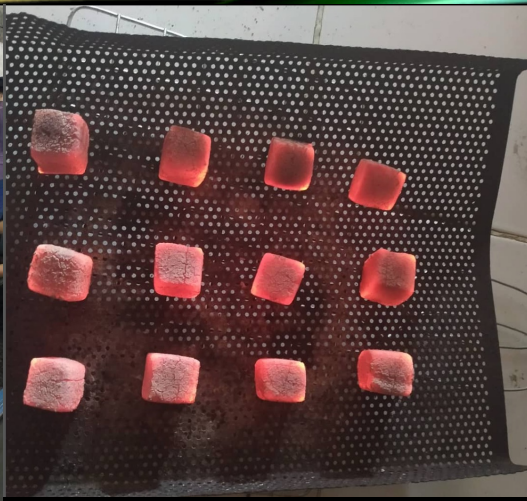

ONEBLACKCOCO