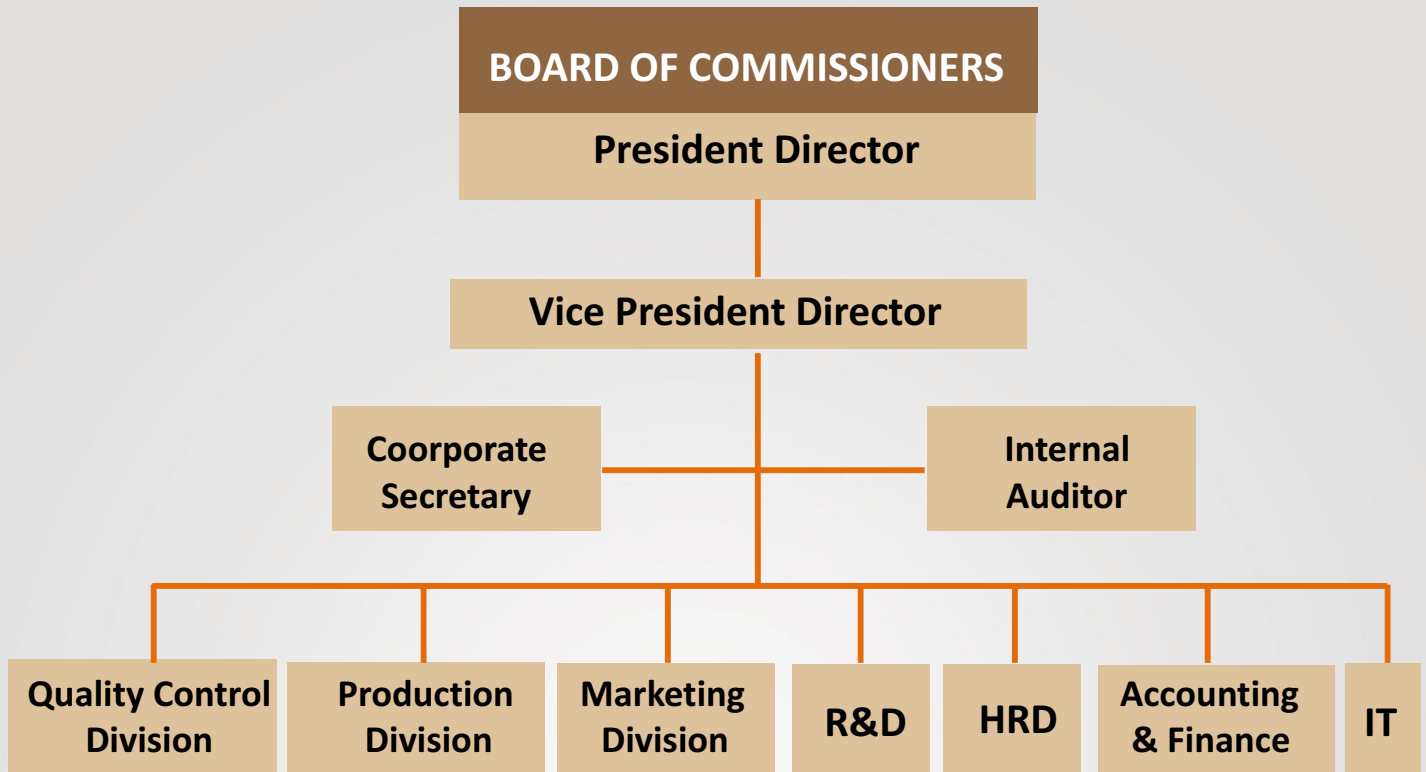

ORGANIZATIONAL STRUCTURE