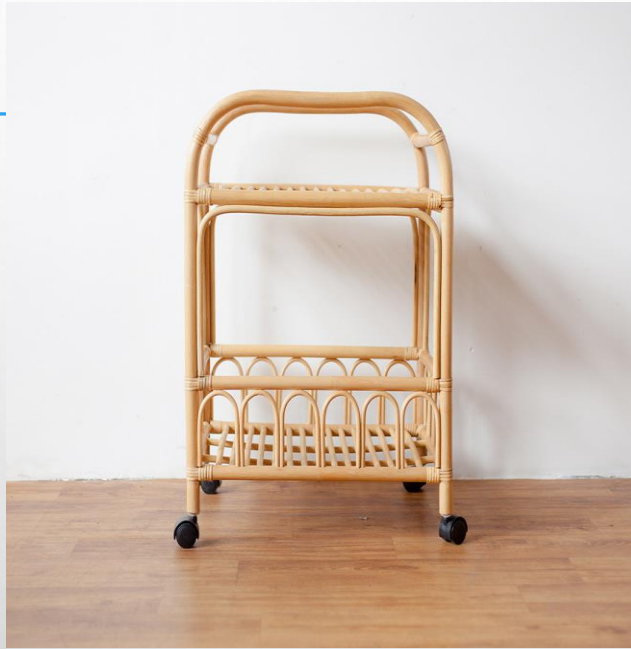

027

Cakra Tray Table

Cakra Tray Table (Full Rattan – Natural Color)

The trolley helps us to bring things around to every corner of household, and also with rattan material brings natural feelings. Food and drinks up on the trolley also helps bring happiness around us