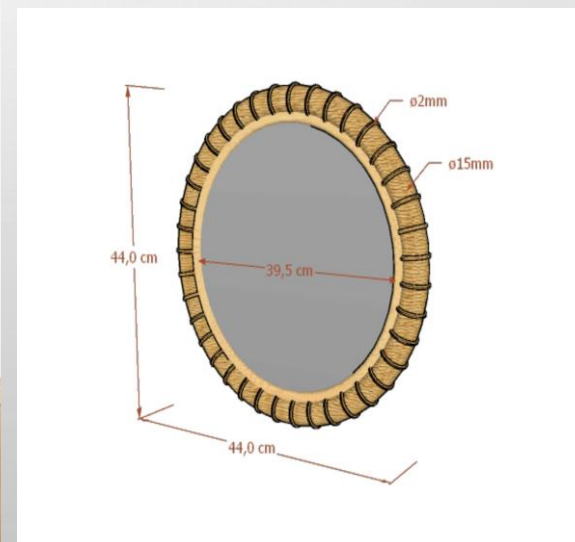

041

Moon Mirror

Moon Mirror (Mirror, Rattan – Natural Color)

Moon Mirror is a mirror decorated with woven rattan. In addition to being a mirror, this product can also be used as a home decor accessory. The materials used are mirror and rattan with natural colors.