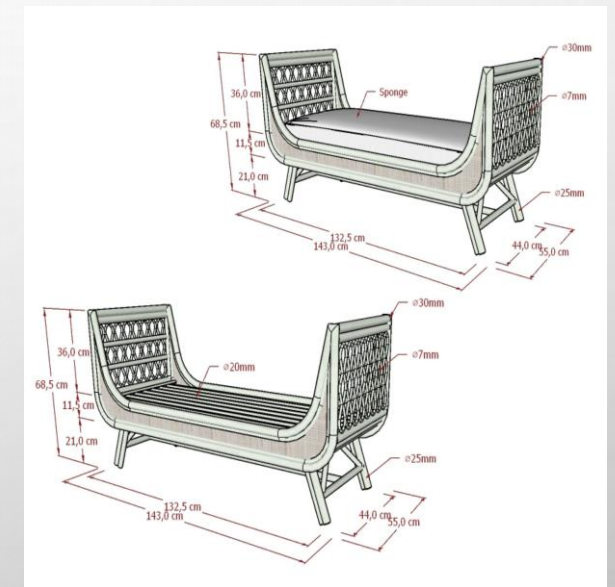

004

COMFORTABLE MALAS STOOL CHAIR

Malas Bench (Premium Sponge, Rattan-Natural Color)

Malas Bench is a chair that has a cushion made of sponge so that sitting feels more comfortable. Having a natural rattan color makes it comfortable to look at and suitable to be placed in the room.