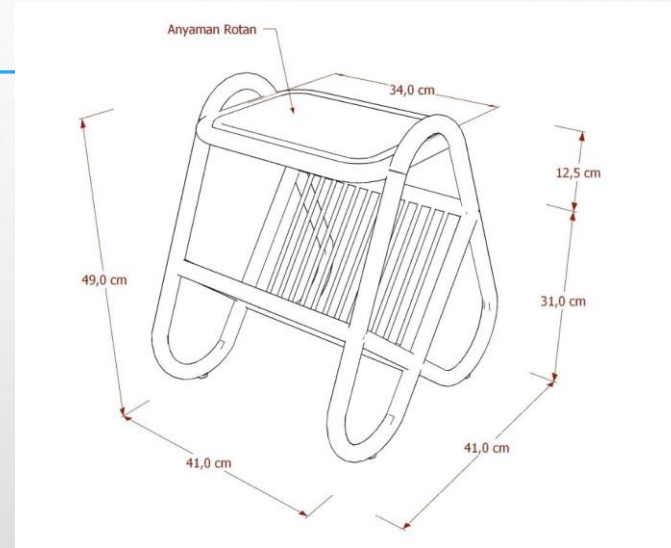

028

Citra Magazine Rack

Citara Magazine Rack (Full Rattan – Natural Color)

Books gave us imagination for new world, this rack helps us store all your imagination. The small size fits in every household rooms.