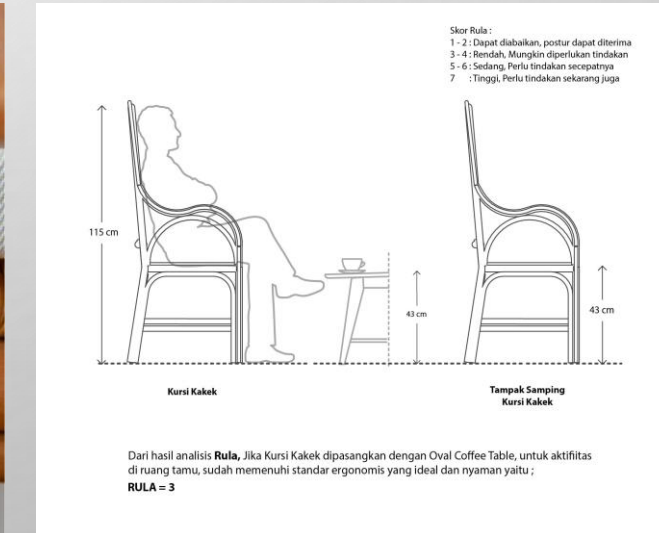

008

Grand Father Chair

Grand Father Chair (Full Rattan – Natural Color)

Inspired by the many graphics of a grandparent who often sits in a special chair, accompanying their old age to see their grandchildren, read books, and others. We made a product called the Grandfather Chair, where this chair has a curved armrest so users can comfortably rest their hands, and the back of the chair is not too tilted.