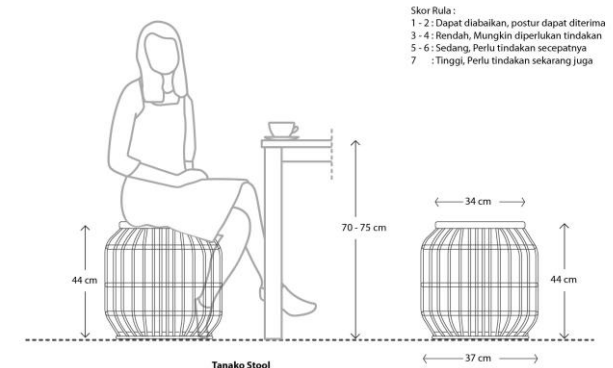

017

Tanako Stool

Tanako Stool (Full Rattan – Natural Color)

Tako Stool is a round chair made of rattan with a short height that makes it comfortable to sit on. The simple shape and natural color make this chair popular.

Dari hasil analisis Rula, Jika Tanako Stool dipasangkan dengan Meja Makan, untuk aktifitas di ruang makan, sudah memenuhi standar ergonomis yang ideal dan nyaman yaitu;
RULA = 3