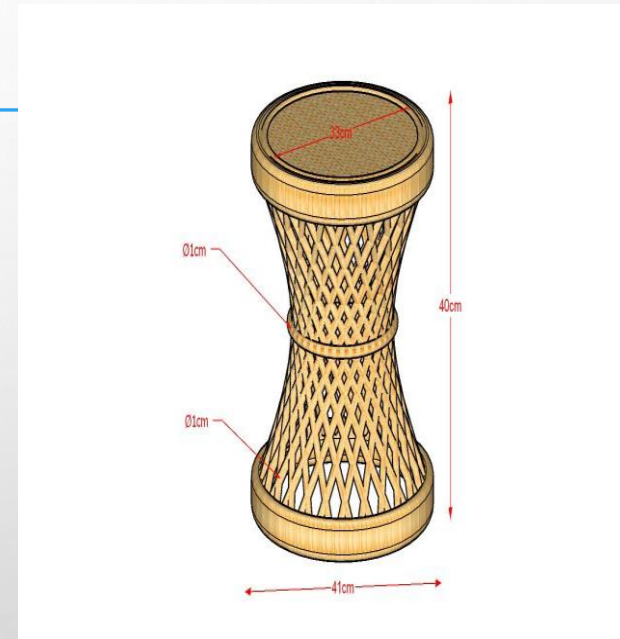

024

Akar Mini Table

Akar Mini Table (Full Rattan – Natural Color)

Akar Mini Table is a small round table made of woven rattan which gives a unique, minimalist and elegant impression. With table legs made of rattan with woven that gives a beautiful impression. Perfect for a side table, corner or placed in any corner.