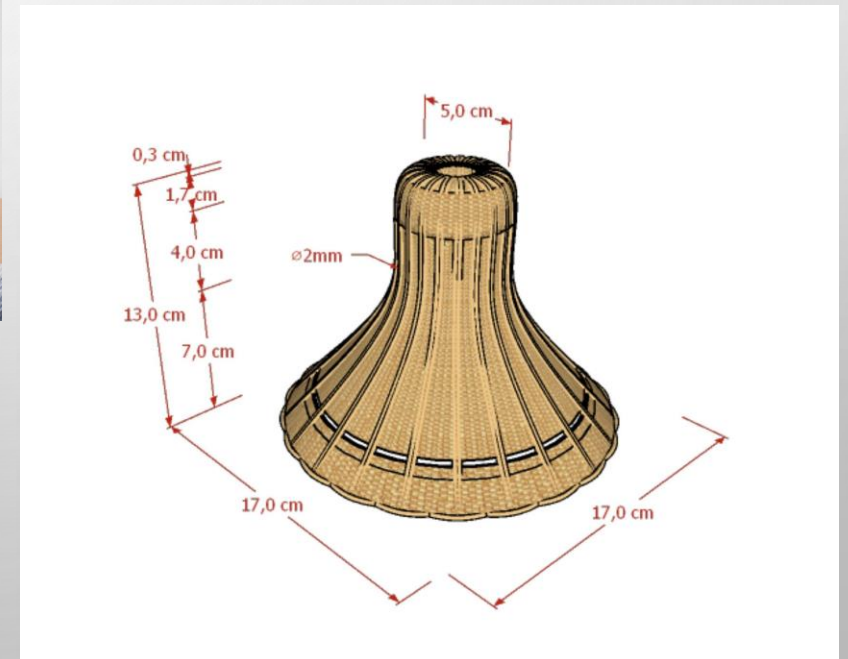

034

Dodo Lamp

Dodo Lamp (Full Rattan – Natural Color)

Dodo Lamp is a lamp frame made of rattan and natural colored that can beautify your lamp. Also used as a protector for your lamp which is shaped like a bird cage.