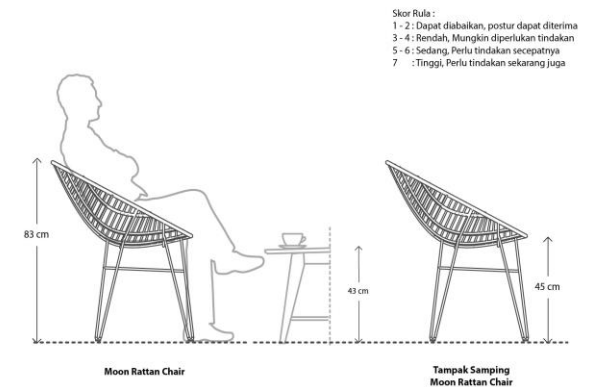

009

Moon Rattan (Iron, Rattan – Black, Natural Color)

Moon Rattan is a chair with a capacity of 1 person. With a curved design resembling a semi-circle which gives a unique impression as well as a concave inward shape that will make it more comfortable. Using minimalist light brown rattan material and a combination of iron legs that give a minimalist and elegant impression.

Moon Rattan

Dari hasil analisis **RULA**, jika Moon Rattan Chair dipasangkan dengan Oval Coffee Table, untuk aktifitas di ruang tamu, sudah memenuhi standar ergonomis yang ideal dan nyaman yaitu ;
RULA = 3