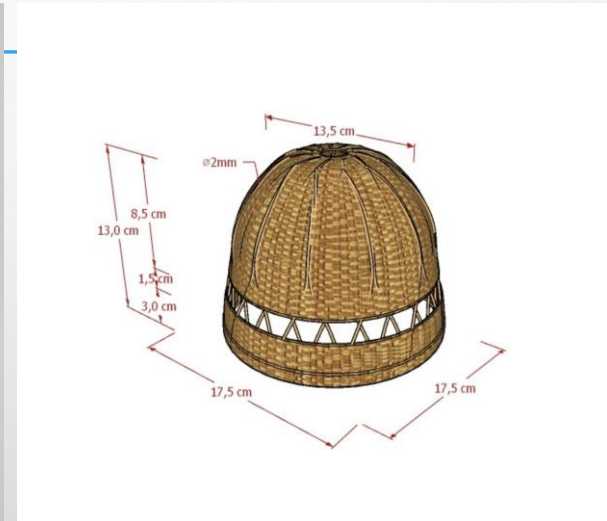

030

Citra Stool

Citra Stool (Full Rattan – Natural Color)

A simple rattan chair with a curved seat and natural color that is easy to carry and use.

031

Bobo Lamp

Bobo Lamp (Full Rattan – Natural Color

)