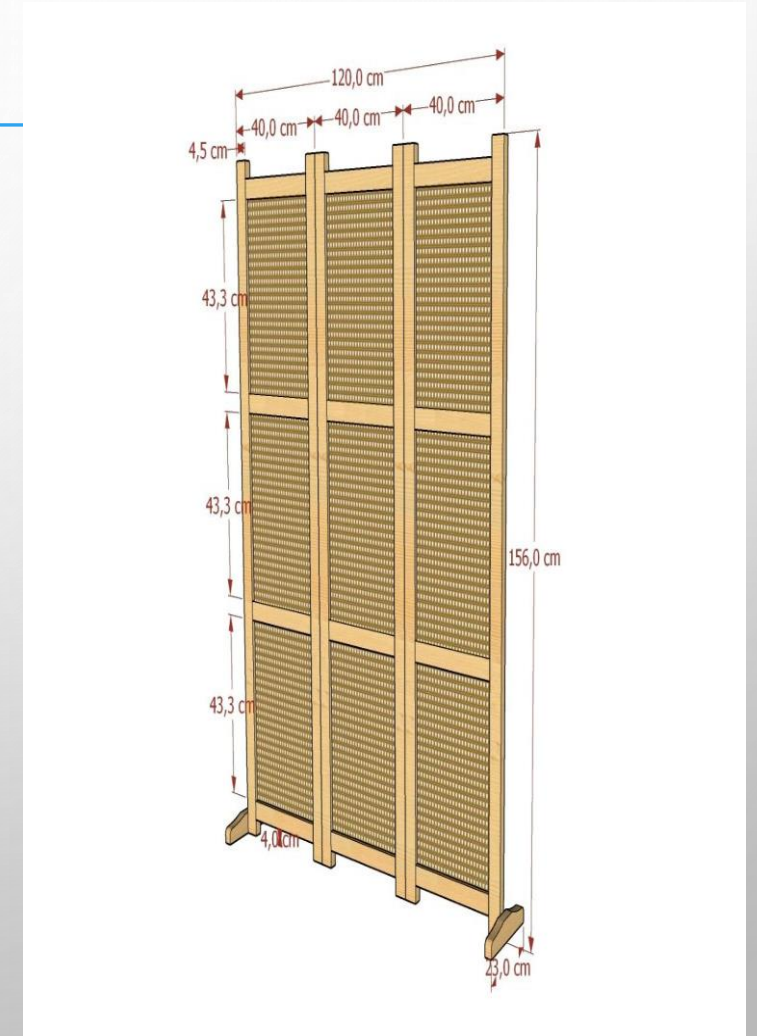

018

HARUMI BEAUTIFUL NATURAL MINIMALIST RATTAN SKETCH

Harumi Sketsel Rattan (Pine Wood, Rattan- Natural Color)

A sketsel or room divider made of a combination of pine wood and rattan. In addition to functioning as a room divider, it is also suitable as room accessories.