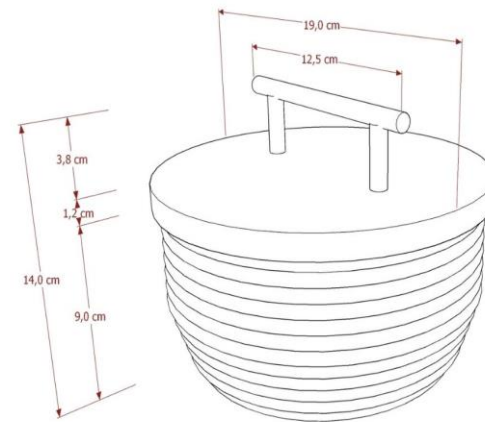

046

Bidara Round Basket

**Bidara Round Basket (Rattan, Wood –
Natural Color)**

Bidara Round Basket is a home accessory made of rattan. This Bidara Round Basket can be used to store small/medium-sized items. The material used in making Bidara Round Basket is a combination of rattan and wood with natural colors