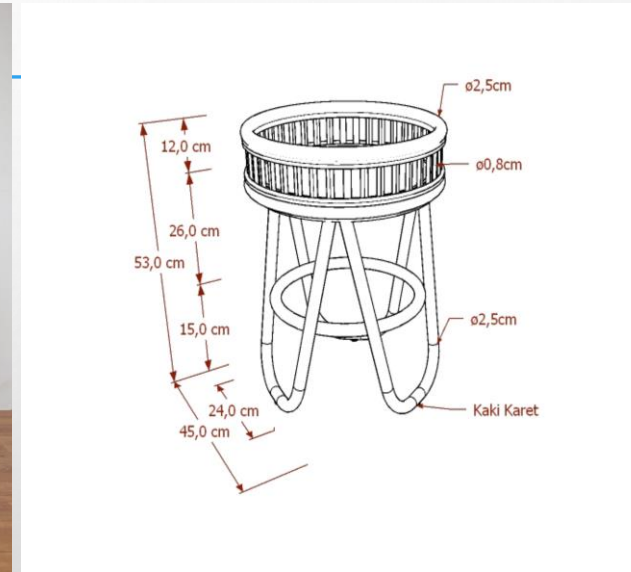

026

Cakra Tray Table

Cakra Tray Table (Full Rattan – Natural Color

)

The trolley helps us to bring things around to every corner of household, and also with rattan material brings natural feelings. Food and drinks up on the trolley also helps bring happiness around us