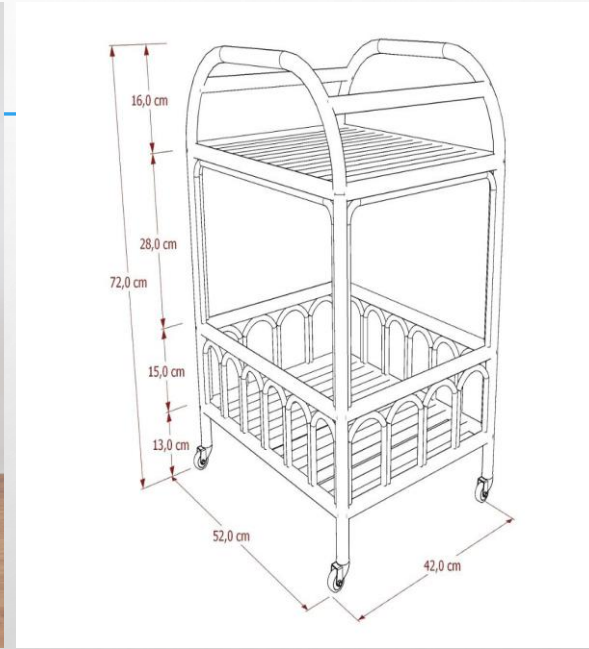

027

Cakra Tray Table

Cakra Tray Table (Full Rattan – Natural Color)

The trolley helps us to bring things around to every corner of household, and also with rattan material brings natural feelings. Food and drinks up on the trolley also helps bring happiness around us