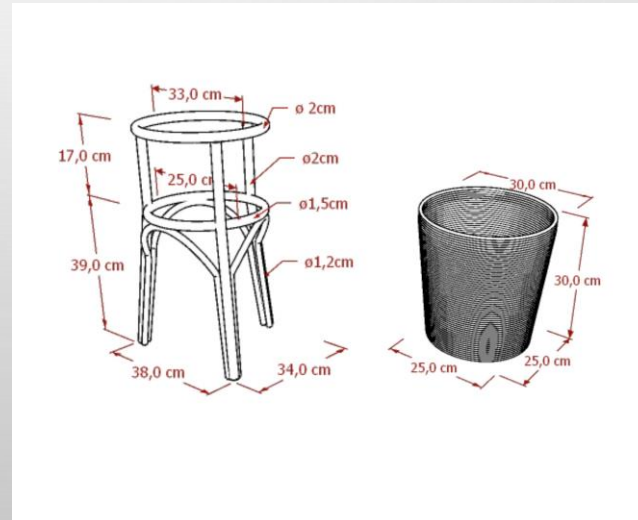

037

Set Planter Rattan

Set Planter Rattan (Full - Rattan, Dark, n Natural Color)

A flower pot that uses rattan that is knitted aesthetically with a natural impression, making the plant look more elegant and attractive. The room will feel fresher and minimalist.