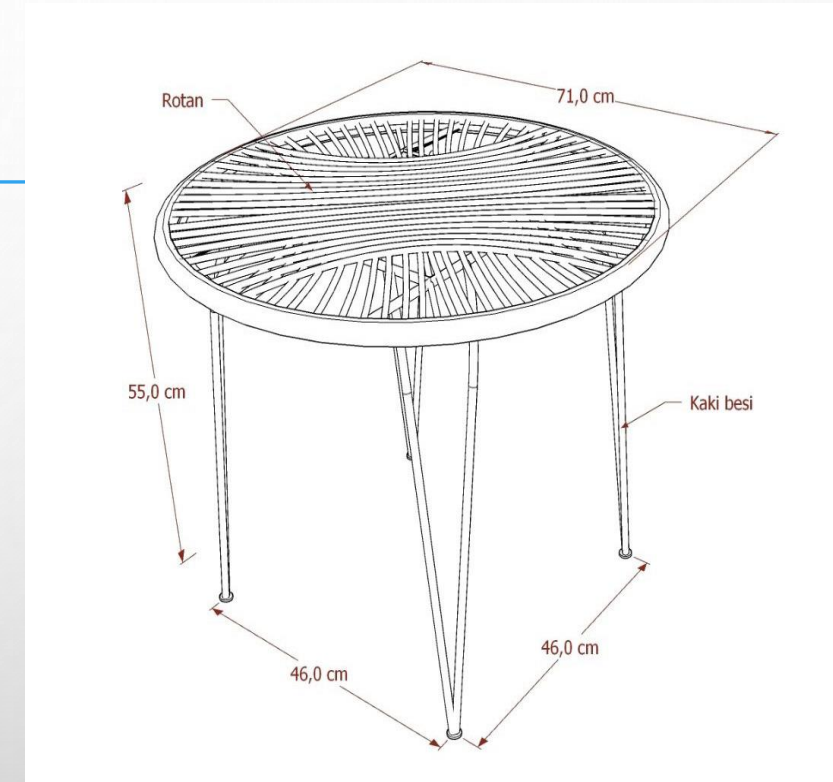

029

Beranda Coffee Table

Beranda Coffee Table (Iron, Rattan – Black, Natural Color)

Coffee table made of rattan and sturdy iron legs. Make coffee time feel more relaxed and enjoyable. With the small size makes it easy to put every corner of the household.