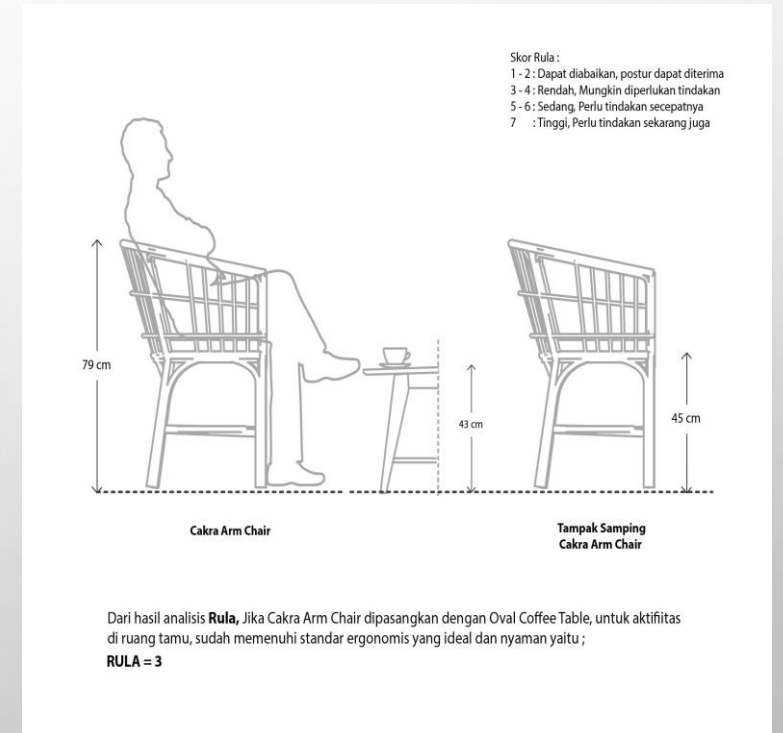

006

CHAKRA ARM CHAIR 3 SEATER LONG AND COMFORTABLE

Cakra Arm Chair 3 Seater (Full Rattan-Natural Color)

Cakra Arm Chair 3 Seater is a chair with a width long enough so that it is comfortable for three people to sit on. With a chair handle that is comfortable to grip.