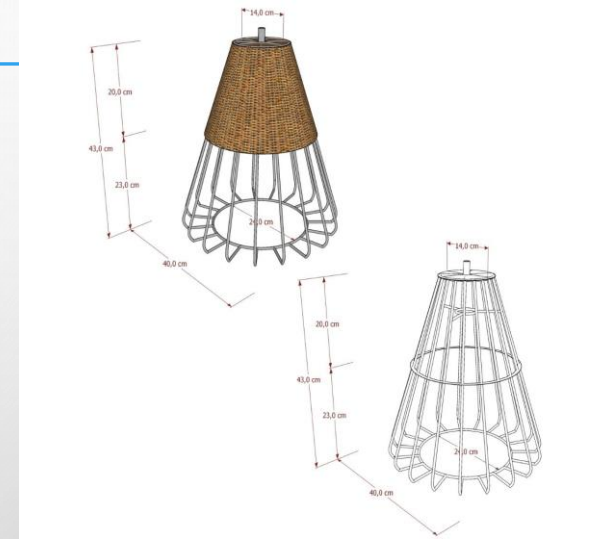

032

Cakra Pendant Lamp

Cakra Pendant Lamp (Iron, Rattan – Black, Natural Color)

The rattan frame to protect your lamp is shaped like a beautiful and unique pendant. lights help you look more aesthetic.