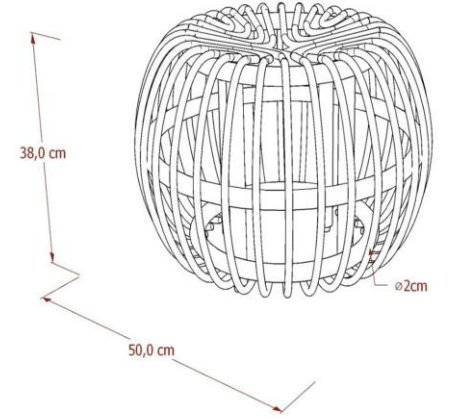

015

Tako Stool

Tako Stool (TullRattan – NaturalColor)

Tako Stool is a round chair made of rattan with a short height that makes it comfortable to sit on. The simple shape and natural color make this chair popular.

Dari hasil analisis RULA, Jika Tako Stool dipasangkan dengan Sofa Table, untuk aktifitas di ruang makan, sudah memenuhi standar ergonomis yang ideal dan nyaman yaitu;
RULA = 4