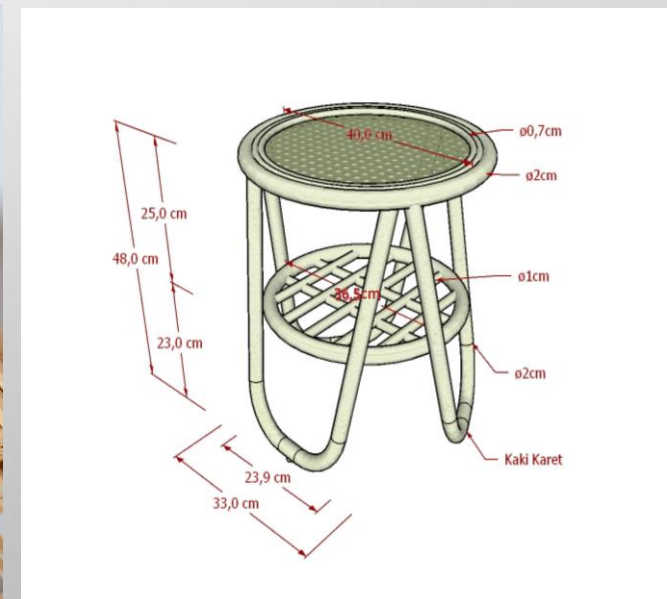

025

Cakra Mini Round Table

Cakra Mini Round Table (Full Rattan – Natural Color)

A circular table in natural color and made of rattan. Suitable to be placed as accessories in various rooms while giving a natural impression and also luxurious impression. This can hold all your belongings and because of this round table is made of high quality rattan, this gave us strong high quality material but also good for your environment