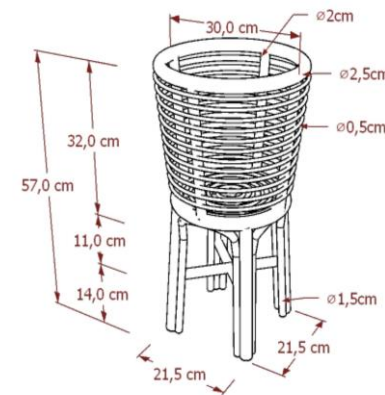

036

Standing Rattan Pot (Full Rattan – Natural Color)

Standing Rattan Pot

Standing Rattan Pot is a pot holder made of the best rattan with a natural light brown color that gives a unique minimalist and elegant impression. To put plants so that plants become more beautiful to be placed in the room.