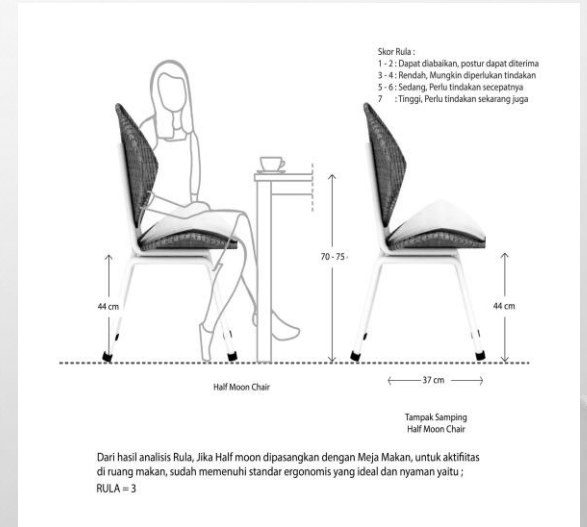

UNIQUE AND COMFORTABLE HALF MOON RATTAN

Half Moon Rattan (Metal, Rattan-White, Natural Color)

Half Moon Rattan is a seat with a capacity of 1 person. With a design resembling a semi-circular funnel that gives a unique impression as well as a concave inward shape that will make it more comfortable. Using minimalist light brown rattan material with white pads and a combination of white iron legs that give a minimalist and elegant impression.