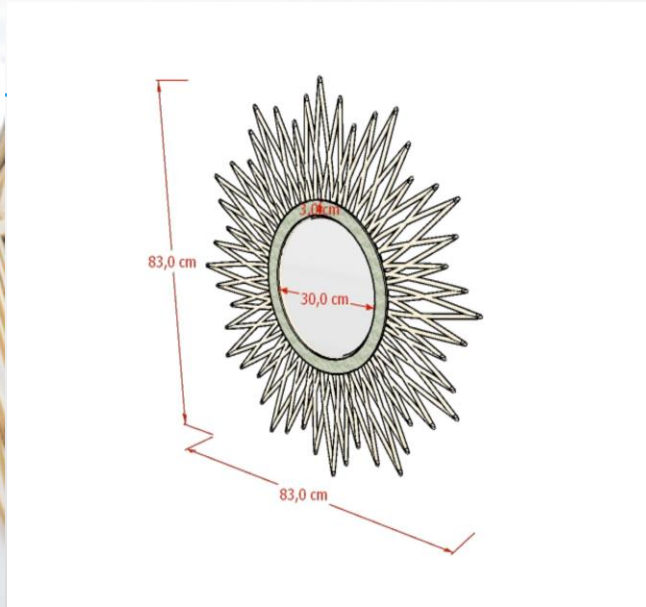

042

Sun Miror

Sun Miror (Miror, Rattan – Natural Color)

Sun Mirror is a mirror decorated with woven rattan. In addition to being a mirror, this product can also be used as a home decor accessory. The materials used are mirror and rattan with natural colors.