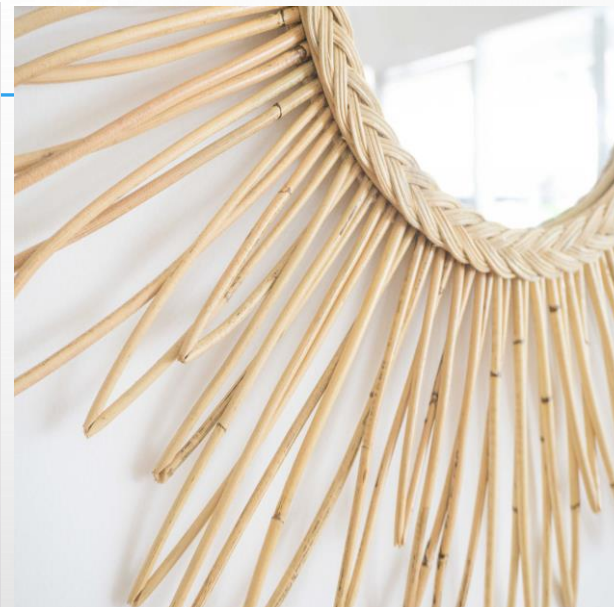

042

Sun Miror

Sun Miror (Miror, Rattan – Natural Color)

Sun Mirror is a mirror decorated with woven rattan. In addition to being a mirror, this product can also be used as a home decor accessory. The materials used are mirror and rattan with natural colors.