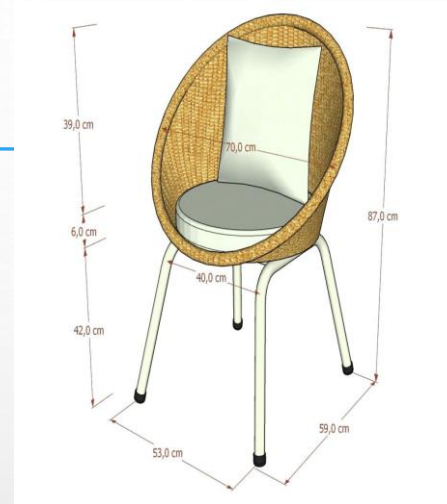

005

KAGUMI THE 3 SEATER CHAIR A REAL RATTAN MASTERPIECE

**Kagumi Chair 3
Seater White (Iron,
Rattan-White,
Natural Color)**

Kagumi Chair 3
Seater White is a
chair that has a
capacity for 3
people, has a
white cushion and
seat. With a
comfortable
backrest and
sturdy legs.