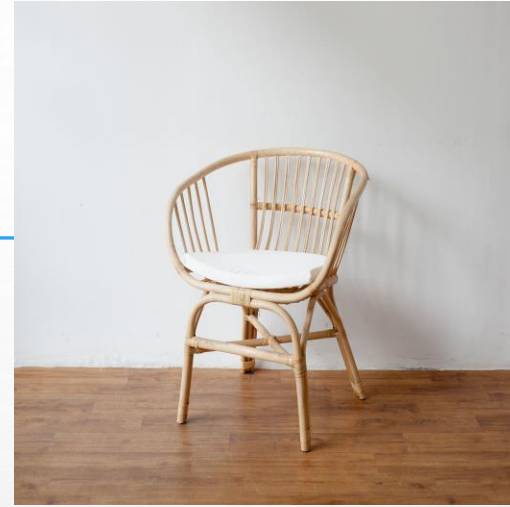

003

CITRA ARM CHAIR NATURAL

Citra Arm Chair 2 Seater (Full Rattan-Natural Color)

Is a seater or a seat with a capacity of 2 people. In addition to functioning as a seat, it can also function as an accessory that gives a natural impression to the room.