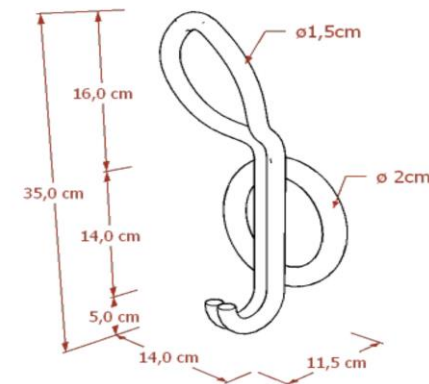

047

Cakra Single Hook

Cakra Single Hook (Full Rattan – Natural Color)

Cakra single hook is a home accessory made of rattan. This single hook chakra can be used to hang clothes, hats, or other items. The material used in the manufacture of the single hook chakra is one hundred percent rattan with natural colors.