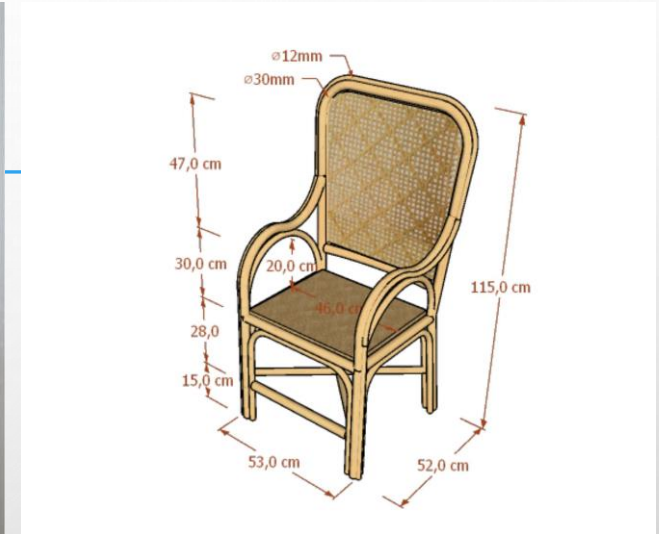

008

Grand Father Chair

Grand Father Chair (Full Rattan – Natural Color)

Inspired by the many graphics of a grandparent who often sits in a special chair, accompanying their old age to see their grandchildren, read books, and others. We made a product called the Grandfather Chair, where this chair has a curved armrest so users can comfortably rest their hands, and the back of the chair is not too tilted.