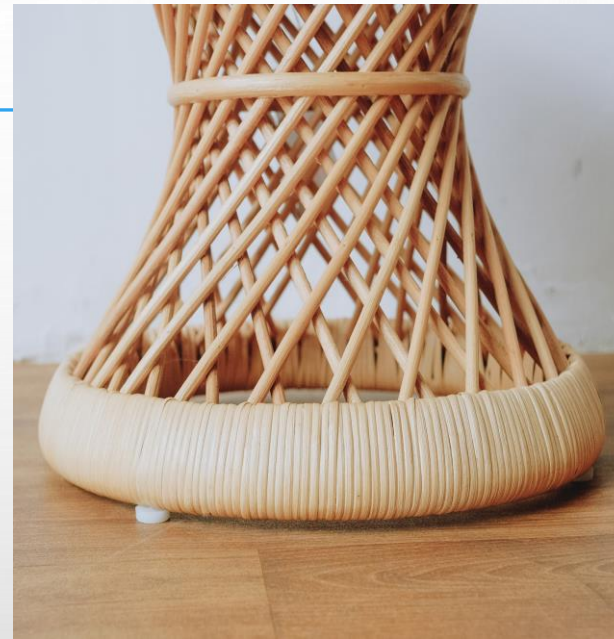

024

Akar Mini Table

Akar Mini Table (Full Rattan – Natural Color)

Akar Mini Table is a small round table made of woven rattan which gives a unique, minimalist and elegant impression. With table legs made of rattan with woven that gives a beautiful impression. Perfect for a side table, corner or placed in any corner.