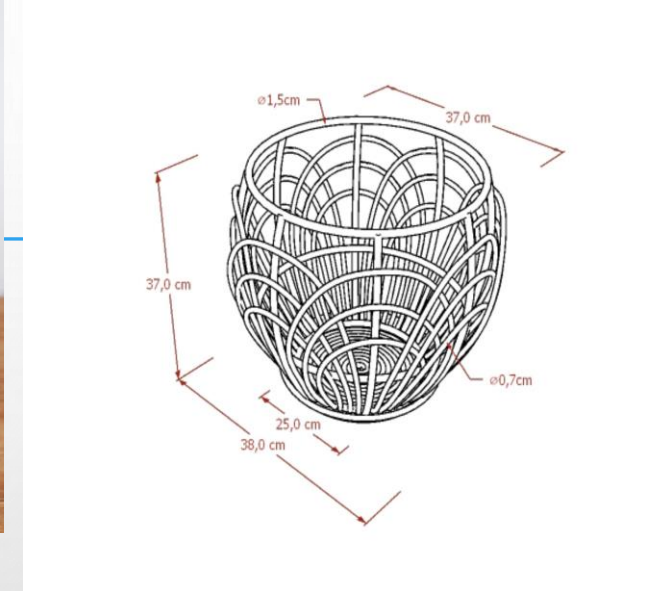

035

Kimaru Basket

Kimaru Basket (Full Rattan – Natural Color)

A beautiful rattan woven basket that can be used to put things. Perfect for decorating your room.

036

Standing Rattan Pot (Full Rattan – Natural Color)