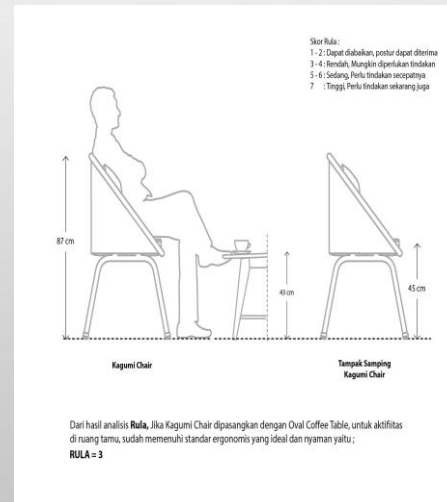

005

KAGUMI THE 3 SEATER CHAIR A REAL RATTAN MASTERPIECE

**Kagumi Chair 3
Seater White (Iron,
Rattan-White,
Natural Color)**

Kagumi Chair 3
Seater White is a
chair that has a
capacity for 3
people, has a
white cushion and
seat. With a
comfortable
backrest and
sturdy legs.