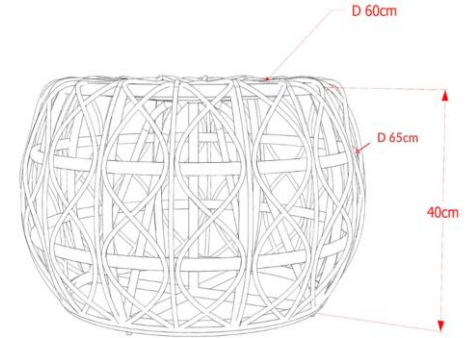

016

Yuri Stool

Yuri Stool (Full Rattan – Natural Olor)

Round seating that can be used as a complement in the family room. Make Yuri Bench flexible, easy to move and of course comfortable to use for its users!

Dari hasil analisis Rula, jika Yuri Stool dipasangkan dengan Oval Coffee Table, untuk aktifitas bersantai, sudah memenuhi standar ergonomis yang ideal dan nyaman yaitu ;
RULA = 3