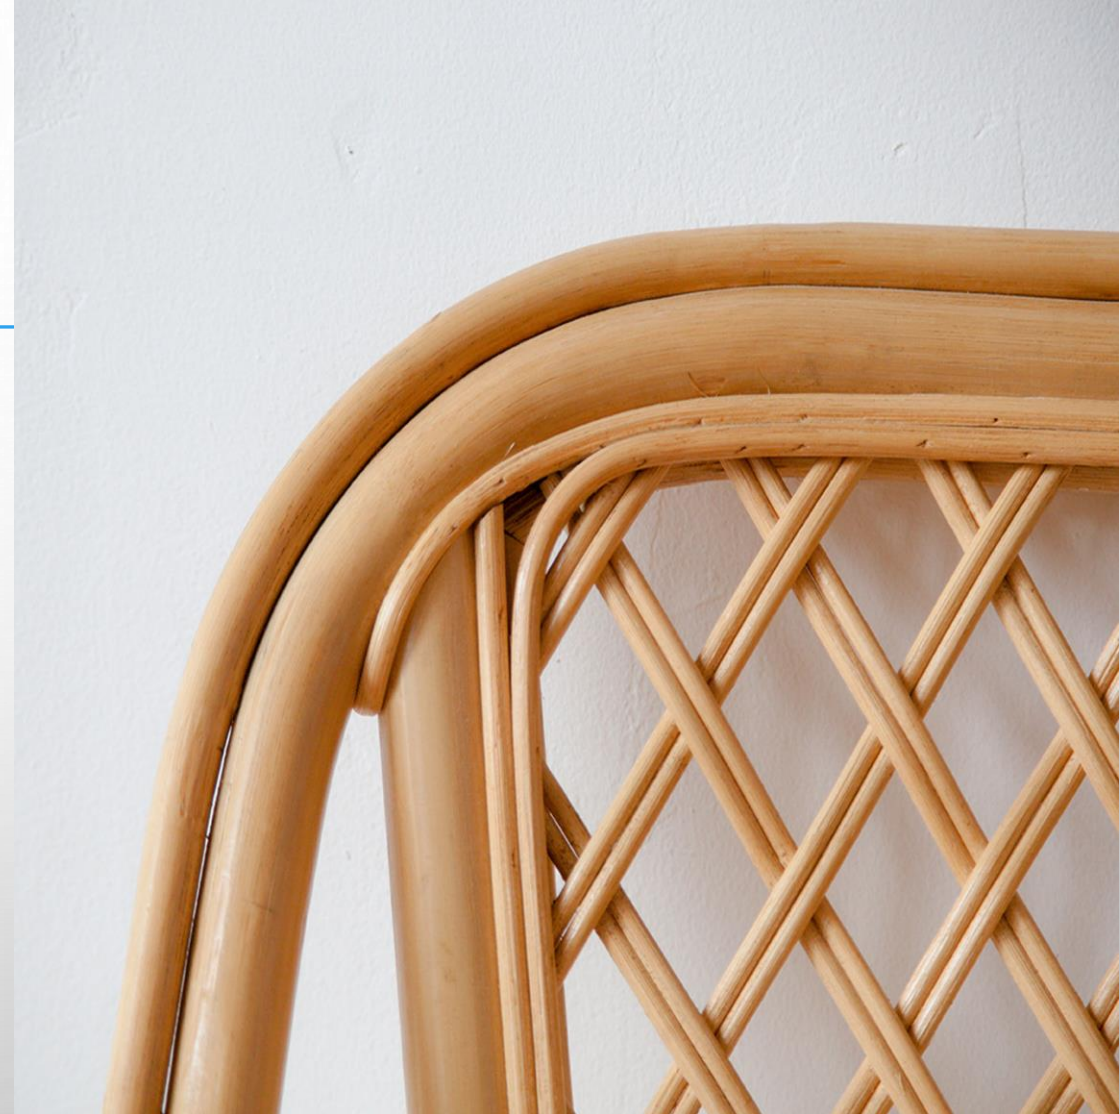

UNIQUE AND COMFORTABLE HALF MOON RATTAN

Half Moon Rattan (Metal, Rattan-White, Natural Color)

Half Moon Rattan is a seat with a capacity of 1 person. With a design resembling a semi-circular funnel that gives a unique impression as well as a concave inward shape that will make it more comfortable. Using minimalist light brown rattan material with white pads and a combination of white iron legs that give a minimalist and elegant impression.