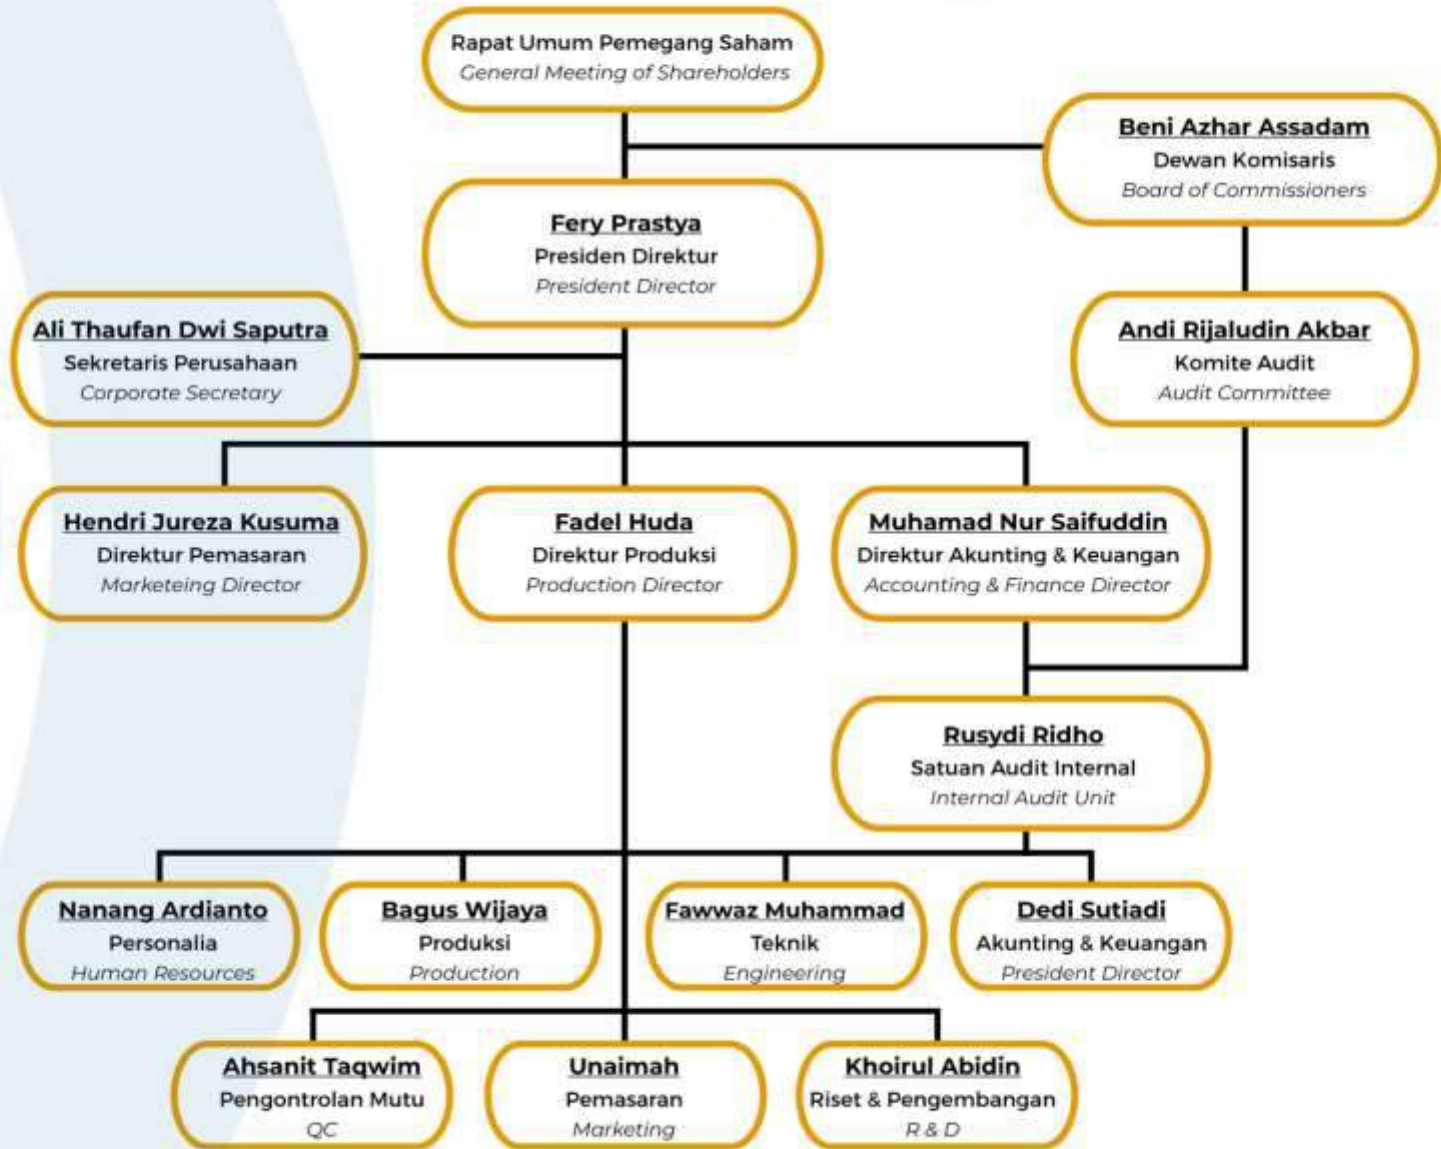

BELA
PT. BERI LAUTAN EMAS

TRADE AND FISHERIES

COMPANY PROFILE

About Us

PT Beri Lautan Emas is a frozen fish supplier company in Indonesia. We offer frozen Indonesian seafood products, especially Large and Small Pelagic Fish such as Skip Jack Tuna, Yellow Fin Tuna, Baby Tuna, and Mackerel Scad, etc. We pay attention to the temperature, quality, and delivery of our products. We have cold storage facilities and several certificates such as SHTI and Dolphin Safe to support our business and as our commitment to provide our best and fresh products to provide sustainable added value for our customers.

OUR BUSINESS

1. Fish Gathering
2. Fish Processing
3. Fish Trade

COMPANY DATA

1. Company Name : PT Beri Lautan Emas
2. Company Address : Simatupang Conclave, Cilandak Commercial Area, No. 410
Cilandak Rd, KKO, RT 001, RW 005, South Jakarta
3. Business Activities : Large Trade in Fishery Products
4. Email : pt.berilautanemas@gmail.com
5. Mobile Number : +62 21 2297 8262 | +62 813 1600 2473
6. Permission Data
 - a. Notarial Deed:
 - b. Decree of Minister of Justice and Human Right
AHU Number -0039845.AH.01.01. The Year 2020
 - c. Taxable employers
 - d. NPWP : 95.656.524.6-017.000
 - e. Company Registration Mark :
 - f. NIB: 0220904930829
7. Organizational Structure
 - a. Direktur : Fery Prastya
 - b. Commissioner : Beni Azhar Assadam

ORGANIZATIONAL STRUCTURE

Fishery Product Area

SUMATRA

Aceh, Medan, Padang, Bengkulu, Palembang, Lampung and Kepulauan Riau

KALIMANTAN

Tarakan

SULAWESI

Manado, Ambon and Maluku

PAPUA

Timika, Bintuni and Sorong

JAWA

Rembang , Karimun Jawa, Pati, Banyuwangi, Lamongan , Cilacap and Pacitan

SERVICE

Our Market

Local

1. Restoran Nelayan
2. Rajawali Seafood
3. Depot Seafood
4. Muara Baru
5. Demak