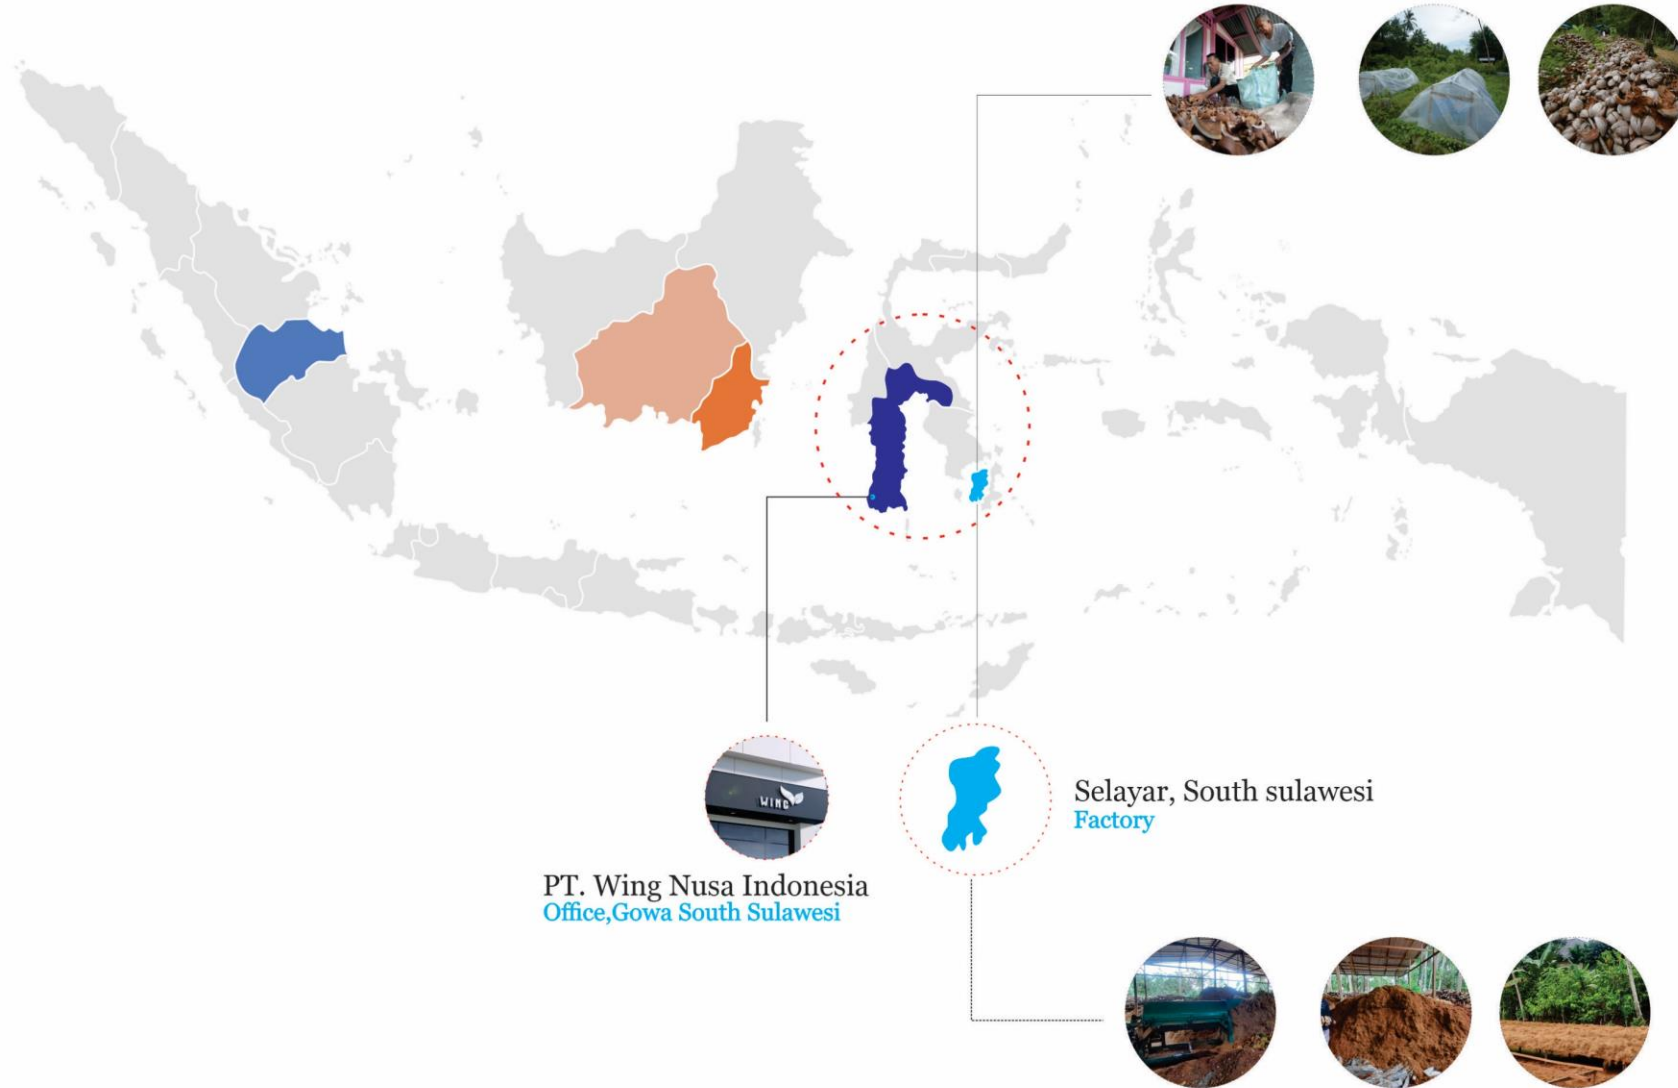

COMPANY PROFILE

PT.WING NUSA INDONESIA

ABOUT US

We are from a small island in eastern Indonesia. Our area has many potential crops that can be managed, one of which is coconut. With many coconut farmers and abundant coconut farming products, it is very possible to send these products abroad. From here, we took the initiative to open up opportunities for cooperation in international coconut needs. We will provide the best and most trusted products. In addition, increased sales will improve the welfare of farmers which is one of our company's goals.

OUR PRODUCT

Wingcoco

Cocofiber

Cocofibre is fiber from coconut coir that has been milled or described in the form of long hair and is generally golden yellow or brown in color. CocoFibre Is a processed product from coconut skin so that it produces coir fibre which has many benefits.