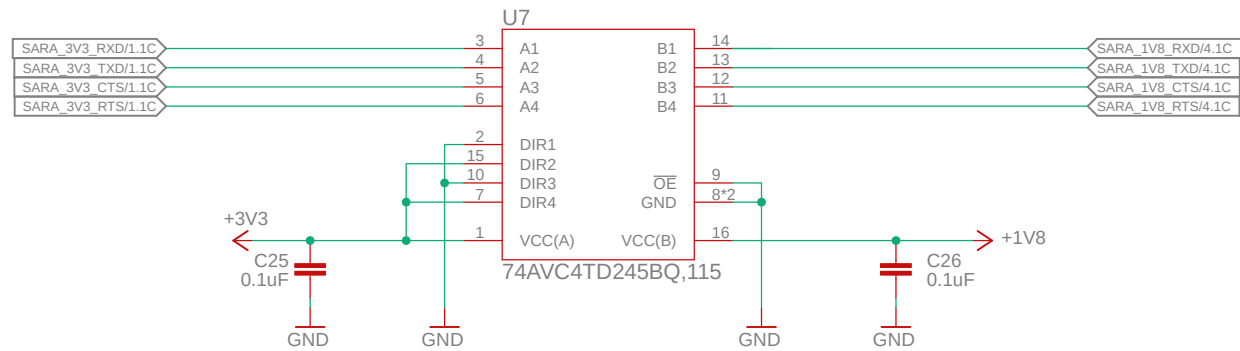

Investor Labs AB
 Östra Ingelstad 1603
 27394 Tomelilla
 Drawn by: P. Oldberg
 Appvd by: >APPVD_BY

Rev: 0.3
 connectivity-rp2040-gsm
 not saved!
 Sheet: 1/5

Commisioned and owned by:	Invector Embedded Systems Östra Ingelstad 1603 27394 Tomelilla	Rev: 0.3
	Drawn by: P. Oldberg Appvd by: >APPVD_BY	connectivity-rp2040-gsm not saved!
		Sheet: 2/5

Commisioned and owned by:

Invector Embedded Systems
Östra Ingelstad 1603
27394 Tomelilla
Drawn by: P. Oldberg
Appvd by: >APPVD_BY

Rev: 0.3

connectivity-rp2040-gsm

not saved!

Sheet: 3/5

Level Shifters

Commisioned and owned by:

Supports 1.8V VDD
Cellular Module

Invetcor Embedded Systems
Östra Ingelstad 1603
27394 Tomelilla
Drawn by: P. Oldberg
Appvd by: >APPVD_BY

Rev: 0.3
connectivity-rp2040-gsm
not saved!
Sheet: 4/5

Commisioned and owned by:
>COMMISIONED_BY

Invetor Embedded Systems AB
Östra Ingelstad 1603
27394 Tomelilla
Drawn by:
Appvd by: >APPVD_BY

Rev:
connectivity-rp2040-gsm
not saved!
Sheet: 5/5