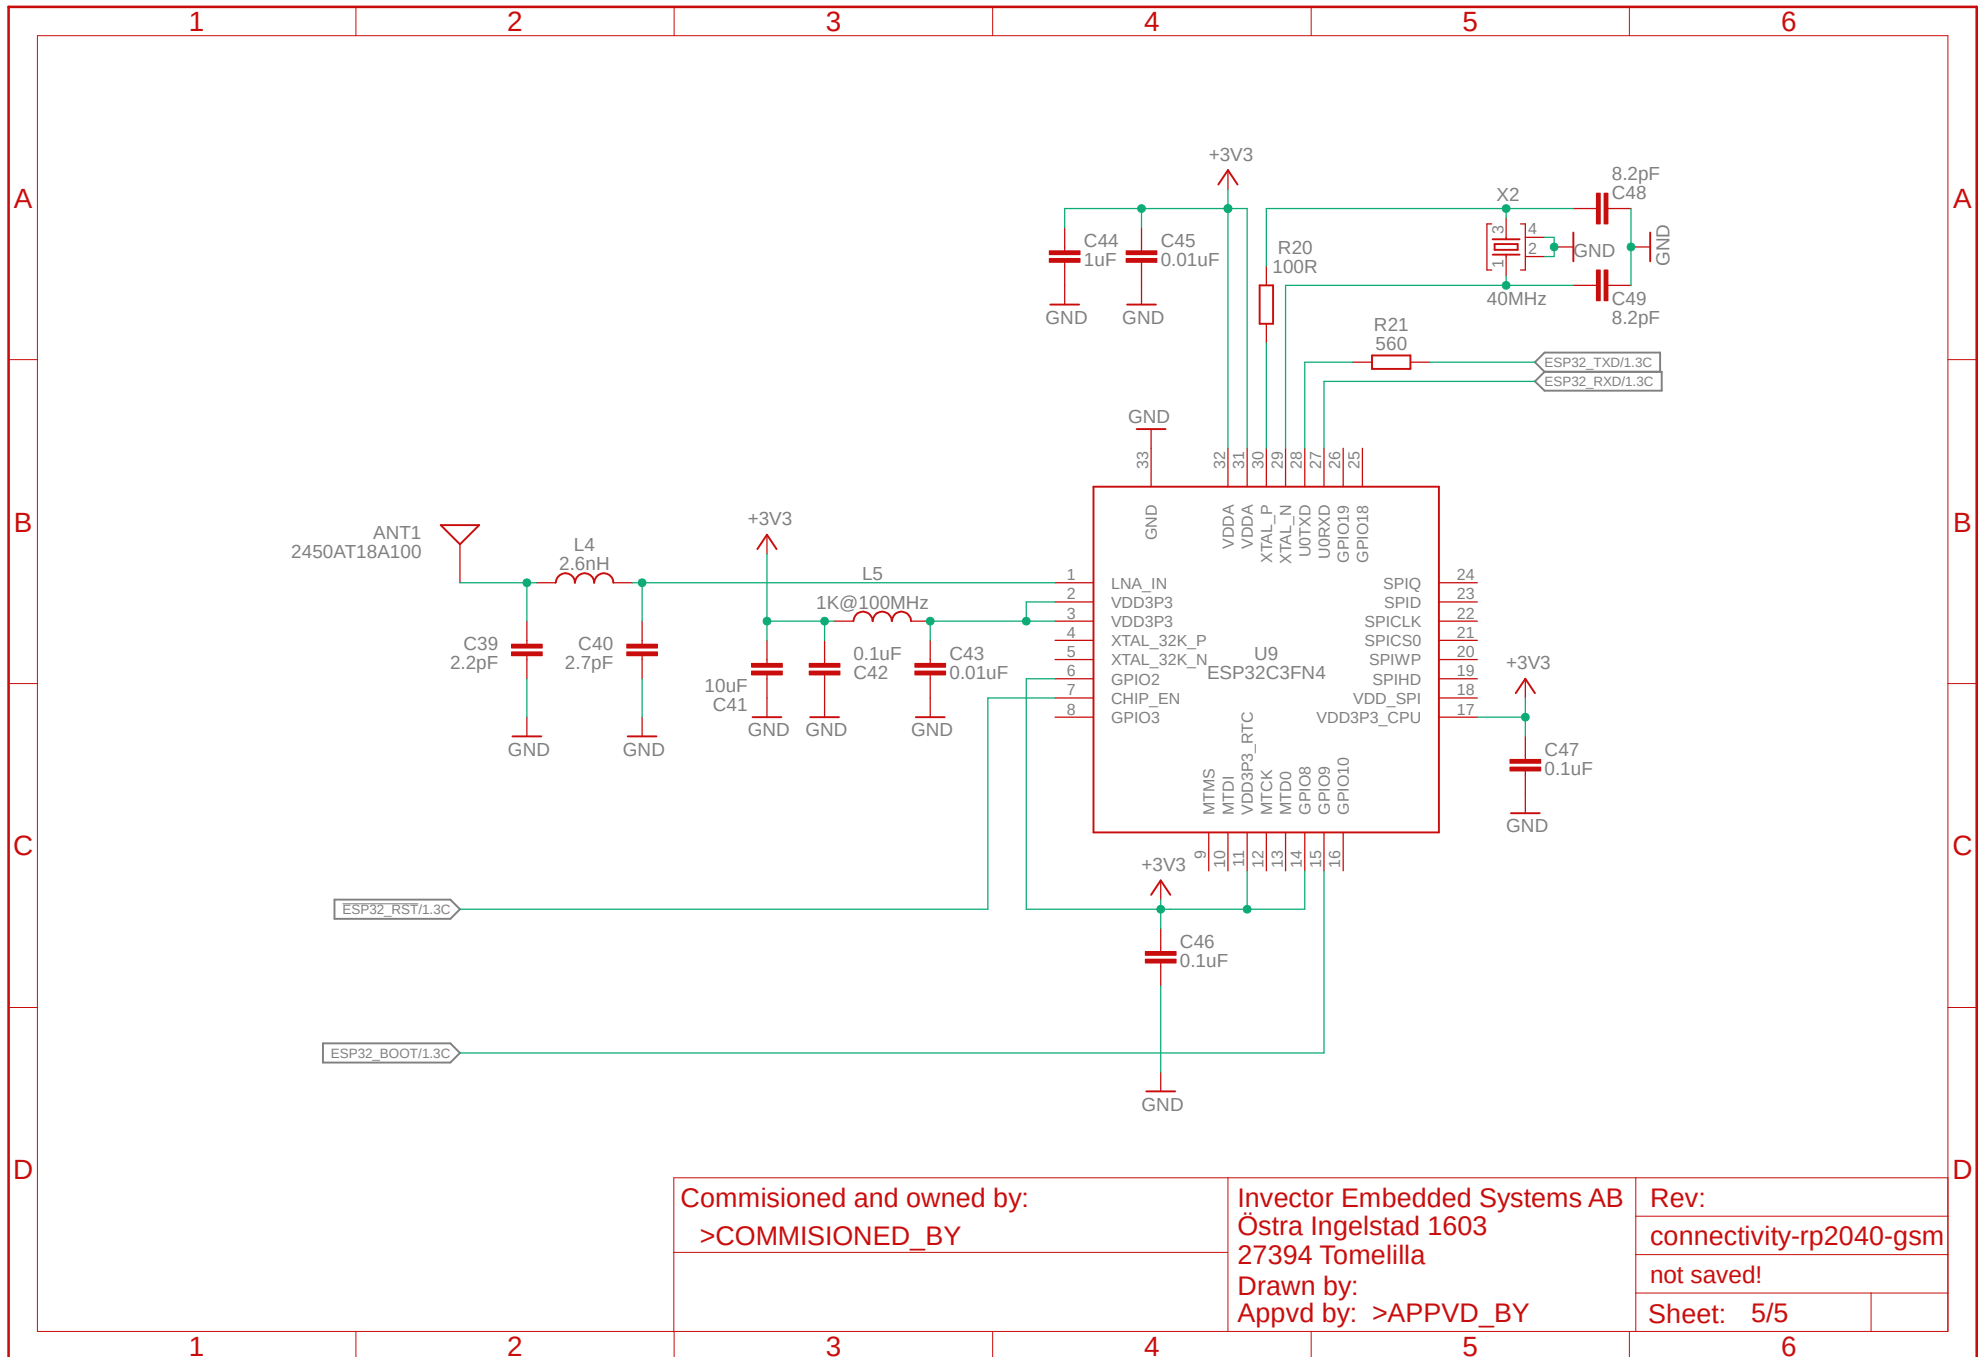

Commisioned and owned by:

Invector Embedded Systems
Östra Ingelstad 1603
27394 Tomelilla
Drawn by: P. Oldberg
Appvd by: >APPVD_BY

Rev: 0.3

connectivity-rp2040-gsm

not saved!

Sheet: 3/5

Level Shifters

Commisioned and owned by:

Supports 1.8V VDD
Cellular Module

Invetcor Embedded Systems
Östra Ingelstad 1603
27394 Tomelilla
Drawn by: P. Oldberg
Appvd by: >APPVD_BY

Rev: 0.3
connectivity-rp2040-gsm
not saved!
Sheet: 4/5

Commisioned and owned by:
>COMMISIONED_BY

Invetor Embedded Systems AB
Östra Ingelstad 1603
27394 Tomelilla
Drawn by:
Appvd by: >APPVD_BY

Rev:
connectivity-rp2040-gsm
not saved!
Sheet: 5/5