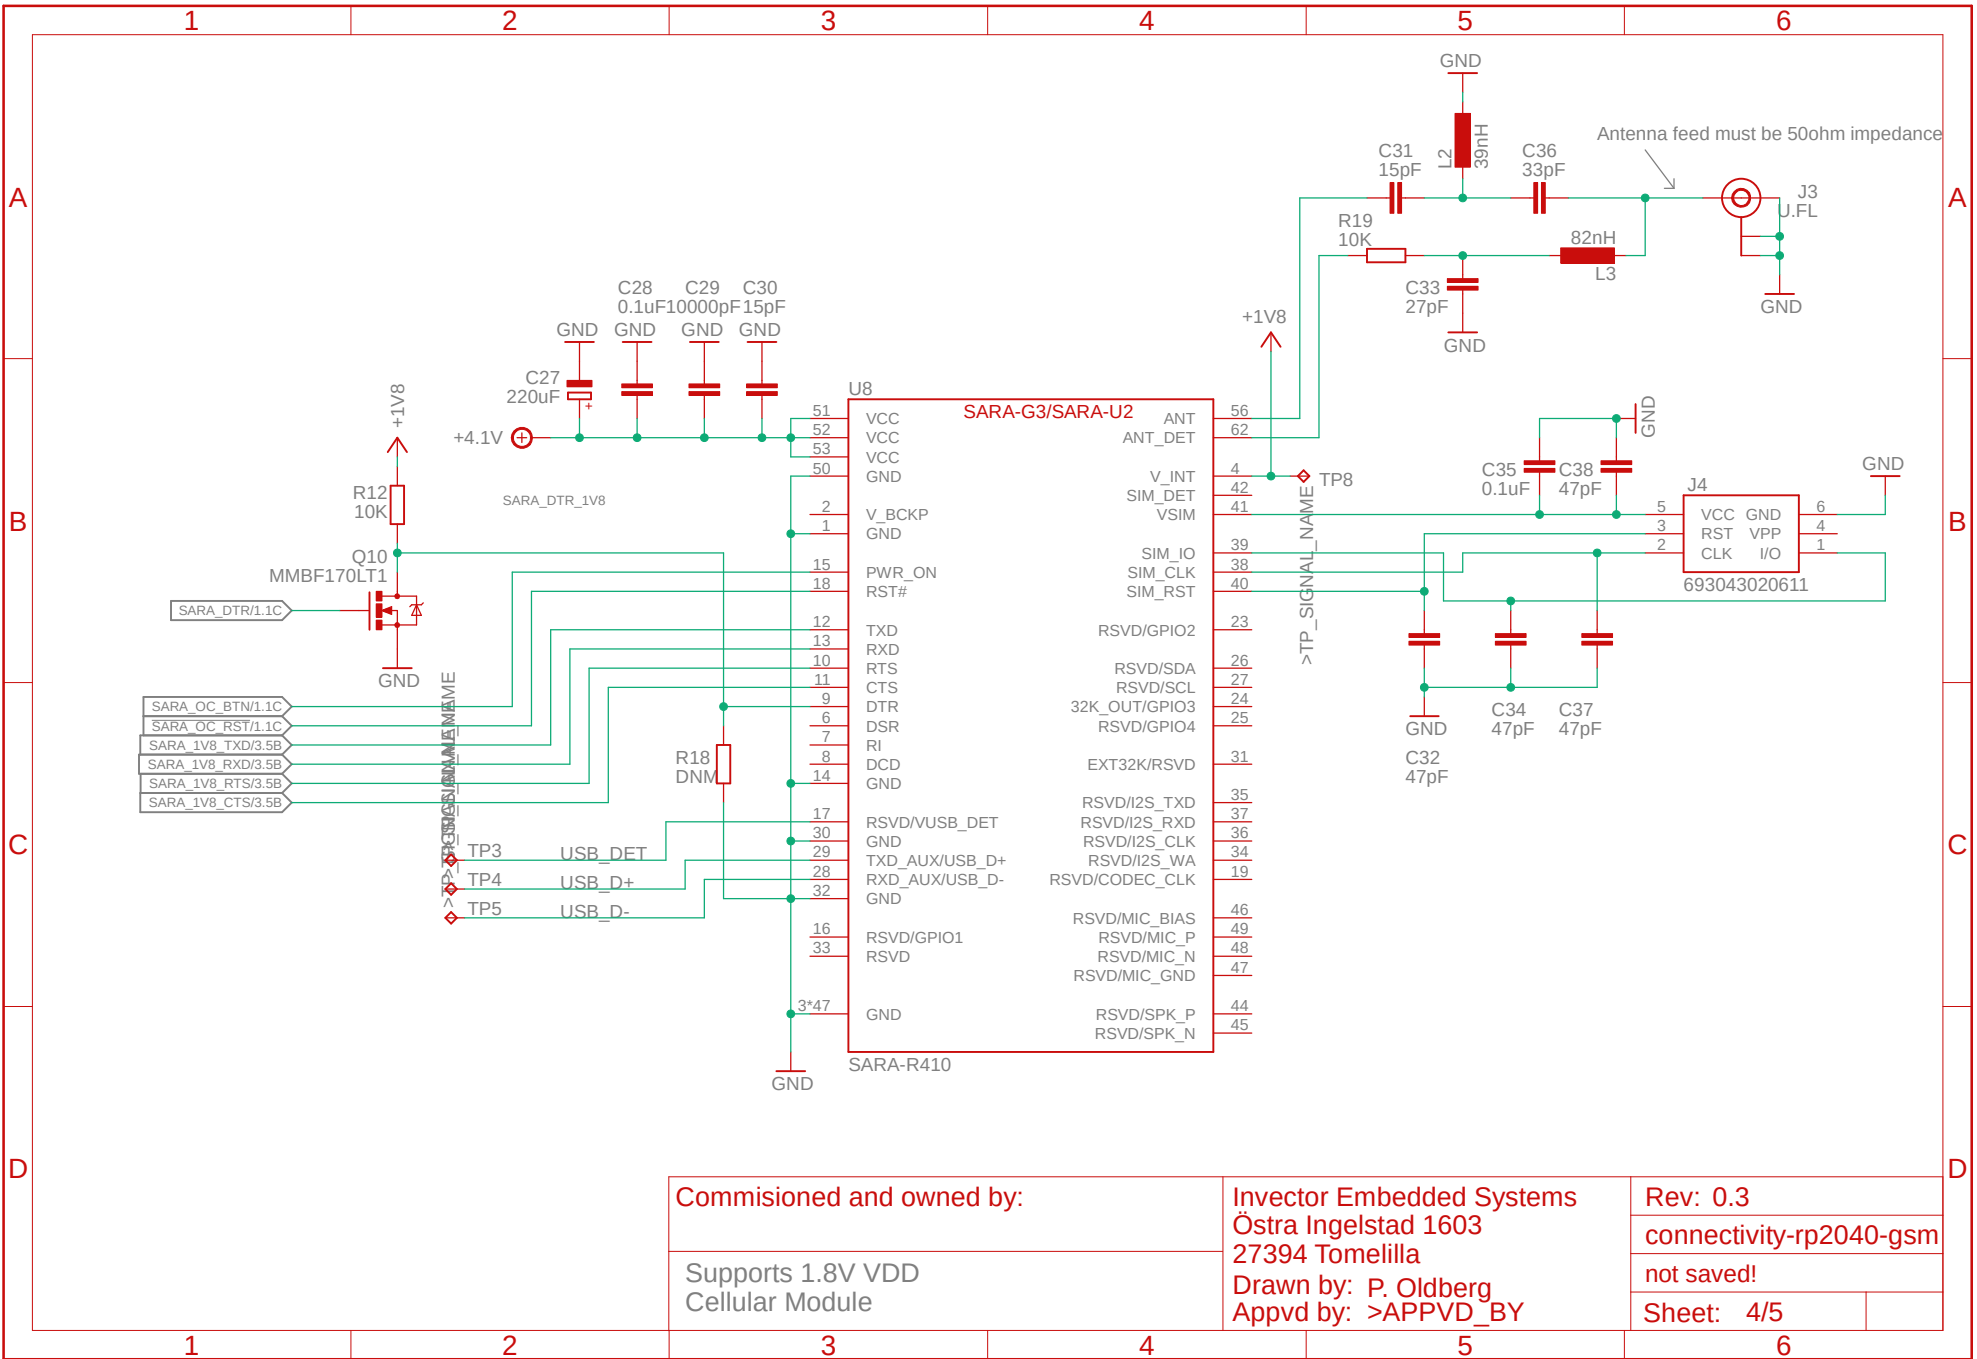

Commisioned and owned by:

Invector Embedded Systems
Östra Ingelstad 1603
27394 Tomelilla
Drawn by: P. Oldberg
Appvd by: >APPVD_BY

Rev: 0.3

connectivity-rp2040-gsm

not saved!

Sheet: 3/5

Level Shifters

Commisioned and owned by:

Supports 1.8V VDD
Cellular Module

Invetcor Embedded Systems
Östra Ingelstad 1603
27394 Tomelilla
Drawn by: P. Oldberg
Appvd by: >APPVD_BY

Rev: 0.3
connectivity-rp2040-gsm
not saved!
Sheet: 4/5

Commisioned and owned by:
>COMMISIONED_BY

Invetor Embedded Systems AB
Östra Ingelstad 1603
27394 Tomelilla
Drawn by:
Appvd by: >APPVD_BY

Rev:
connectivity-rp2040-gsm
not saved!
Sheet: 5/5