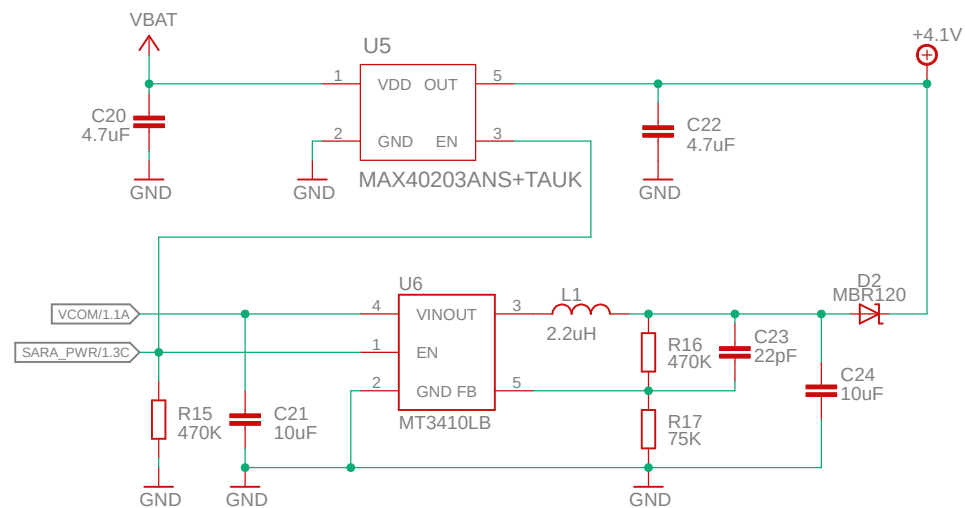

Investor Labs AB
 Östra Ingelstad 1603
 27394 Tomelilla
 Drawn by: P. Oldberg
 Appvd by: >APPVD_BY

Rev: 0.3
 connectivity-rp2040-gsm
 not saved!
 Sheet: 1/5

Commisioned and owned by:	Invector Embedded Systems Östra Ingelstad 1603 27394 Tomelilla	Rev: 0.3
	Drawn by: P. Oldberg Appvd by: >APPVD_BY	connectivity-rp2040-gsm not saved!
		Sheet: 2/5

Commisioned and owned by:

Invector Embedded Systems
Östra Ingelstad 1603
27394 Tomelilla
Drawn by: P. Oldberg
Appvd by: >APPVD_BY

Rev: 0.3

connectivity-rp2040-gsm

not saved!

Sheet: 3/5

Level Shifters

Commisioned and owned by:

Supports 1.8V VDD
Cellular Module

Invetcor Embedded Systems
Östra Ingelstad 1603
27394 Tomelilla
Drawn by: P. Oldberg
Appvd by: >APPVD_BY

Rev: 0.3
connectivity-rp2040-gsm
not saved!
Sheet: 4/5

Commisioned and owned by:
>COMMISIONED_BY

Invetor Embedded Systems AB
Östra Ingelstad 1603
27394 Tomelilla
Drawn by:
Appvd by: >APPVD_BY

Rev:
connectivity-rp2040-gsm
not saved!
Sheet: 5/5