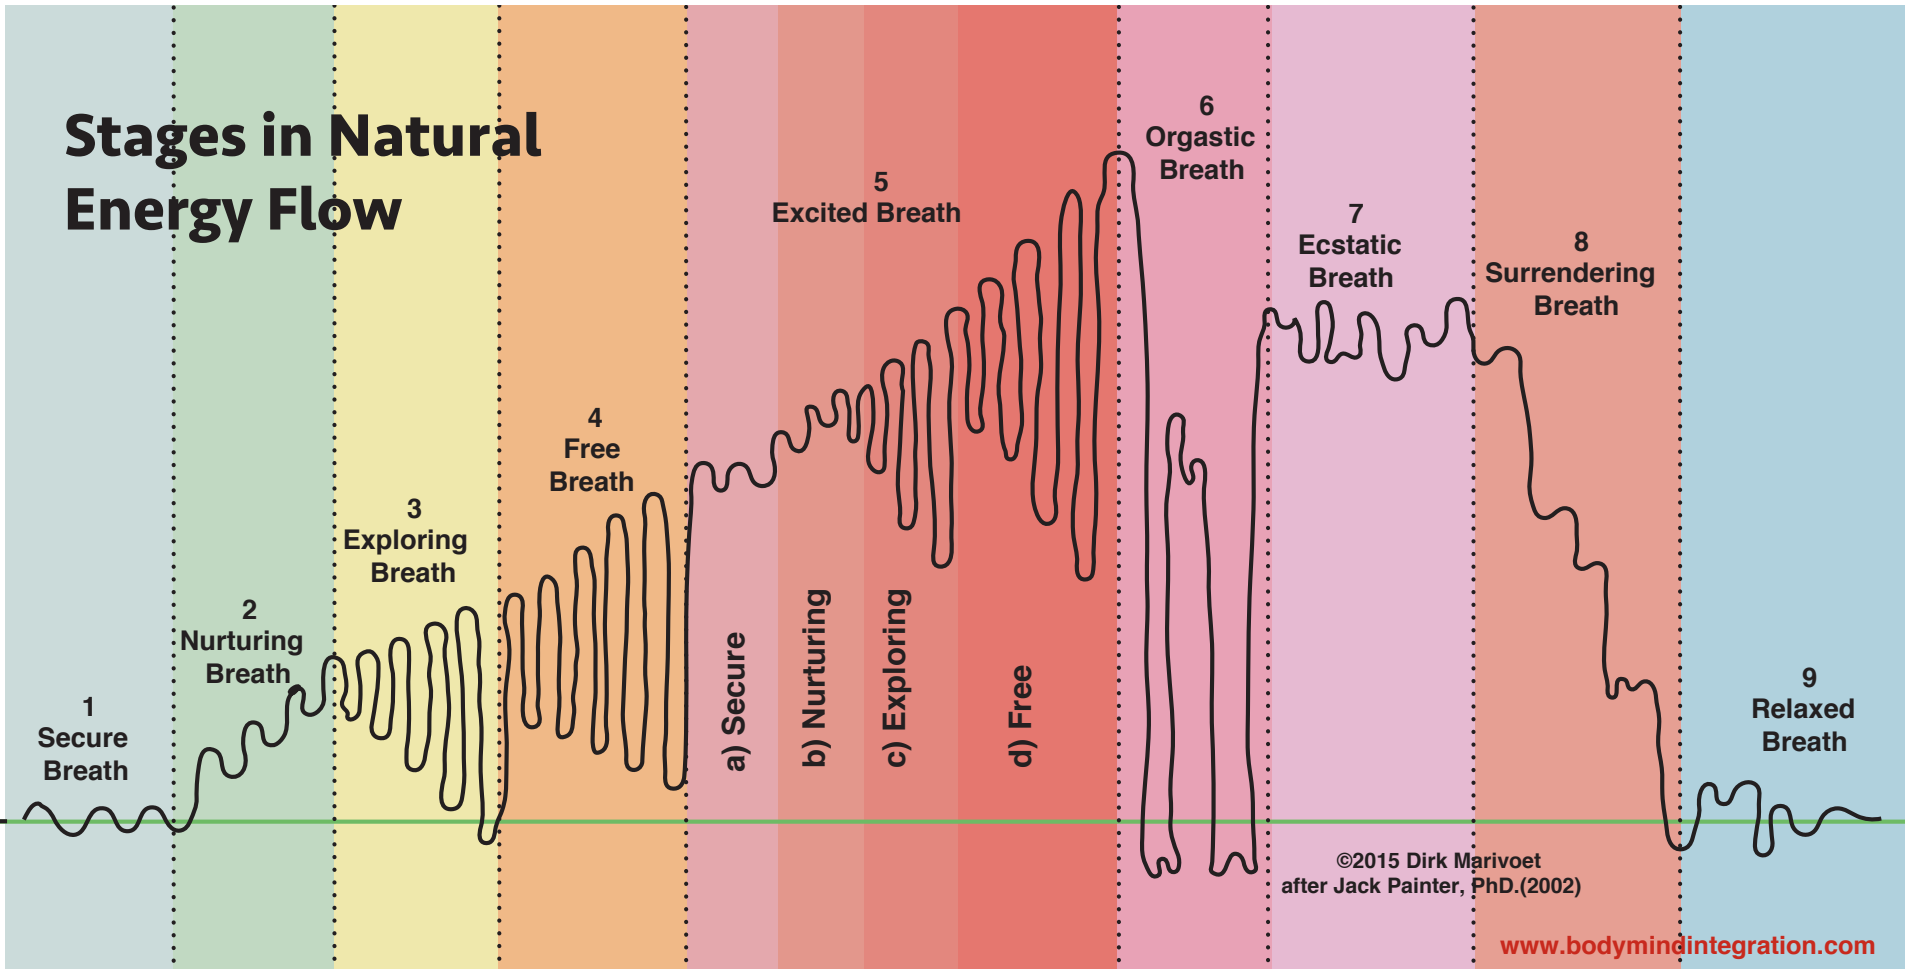

Stages in Natural Energy Flow

Discharge - Charge + Charge

Breath	Even Inhalation and Exhalation	More Inhalation than Exhalation	More Exhalation than Inhalation	Increasing Inhalation Increasing Exhalation	Increasing Inhalation that leads to Orgastic Exhalation		Exhalation	Both Inhalation and Exhalation	Increasing Exhalation	Both Inhalation and Exhalation
Charge/Discharge	Homeostasis Balance of Charging & Discharging	Increasing Charge with minimal Discharge	Increasing Discharge with gradual Charge	Increasing Range of Charging & Discharging	Charging and Discharging to a Limit		Releasing Discharge	Balanced Variety of Charging & Discharging on Charged Plateau	Fully Discharging	Process of creating of Secure Breath
Natural Character Style	Grounded	Receptive	Expressive	Free	Passionate		Creative	Joyful	Mellow	Satisfied