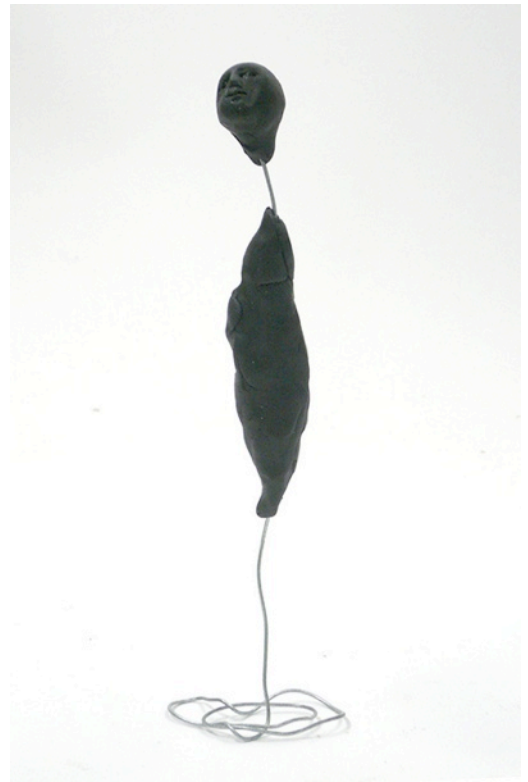

Work

sculpey / wood 19 x 9.5 x 7.5 cm

4.9.2009

Interview

sculpey / wood 17 x 5 x 12 cm

5.9.2009

Talk

sculpey / wood 17 x 15 x 12 cm

6.9.2009

Return journey

sculpey / wood 16 x 16 x 7.5 cm

7.9.2009

Communication
wire 14 x 16 x 7.5 cm

8.9.2009

Dead Cocoon
sculpey / wire 15 x 5.5 x 15 cm

9.9.2009