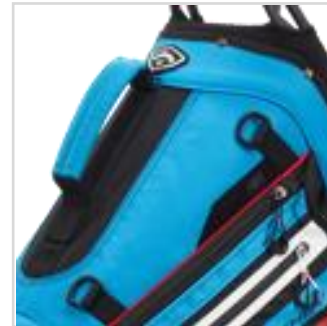

SOFT FABRIC HANDLE