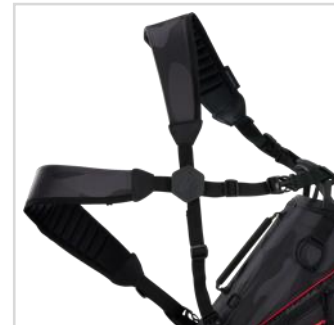

ANATOMIC STRAPS