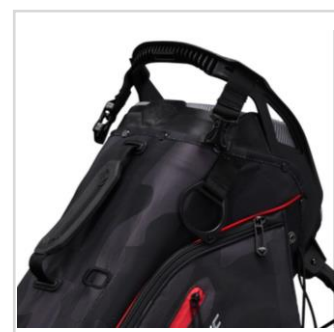

ALLOY ACCESSORY RING