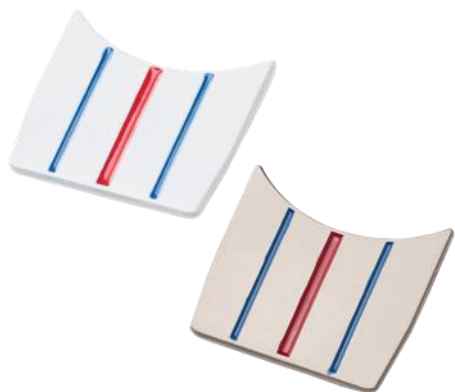

NEW

Ball Marker Hat Clip

LOGO LOCATION: N/A

FEATURES AND BENEFITS

- Triple Track technology
- Magnetic marker
- Works with most hats and visors

NEW

Triple Track Divot Tool

LOGO LOCATION: N/A

FEATURES AND BENEFITS

- Triple Track technology
- Removable marker
- Double prong design for quick and proper green maintenance
- Ergonomic shaping

Triple Track Hat Clip

LOGO LOCATION: N/A

FEATURES AND BENEFITS

- Triple Track technology
- Magnetic marker
- Works with most hats and visors

Triple Track Ball Markers

LOGO LOCATION: N/A

FEATURES AND BENEFITS

- Triple Track technology
- Multiple colors give players the option to choose best color based on their conditions