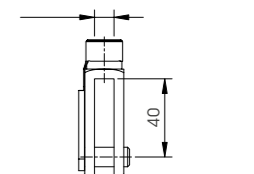

OMES S

STEEL INSERT **PLASTIC COATING**

Packing **75 pz / box**
Colour **E**

OMES L

STEEL INSERT **PLASTIC COATING**

Packing **50 pz / box**
Colour **E**

SJ8
SJ10
SJ12

Material **galvanized steel**
Packing **50 pz / box**