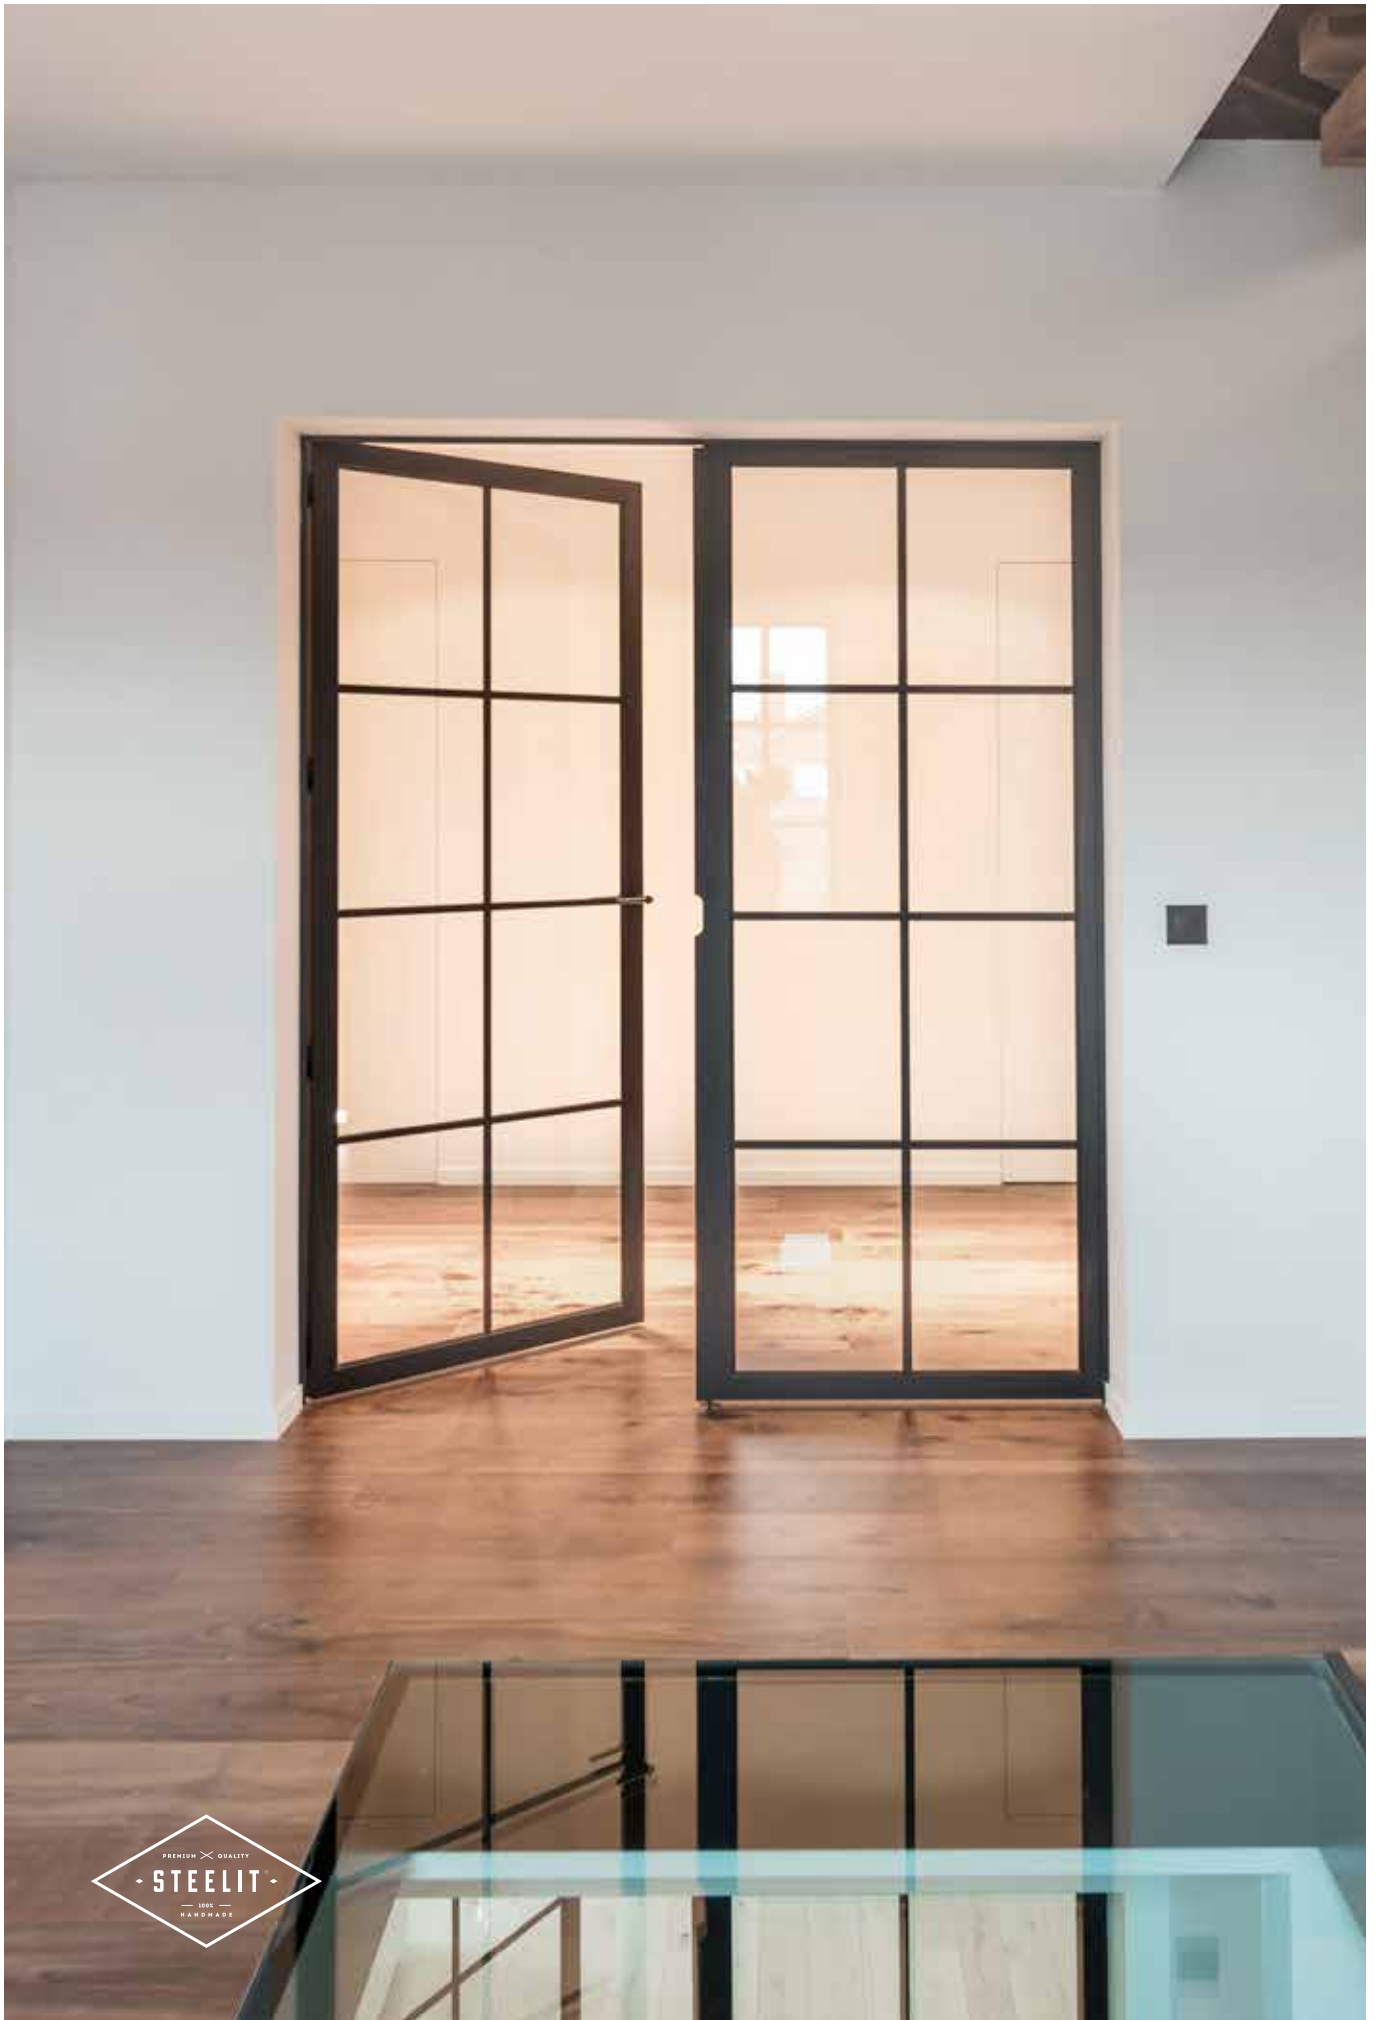

PREMIUM X QUALITY
- STEELIT -
100%
HANDMADE