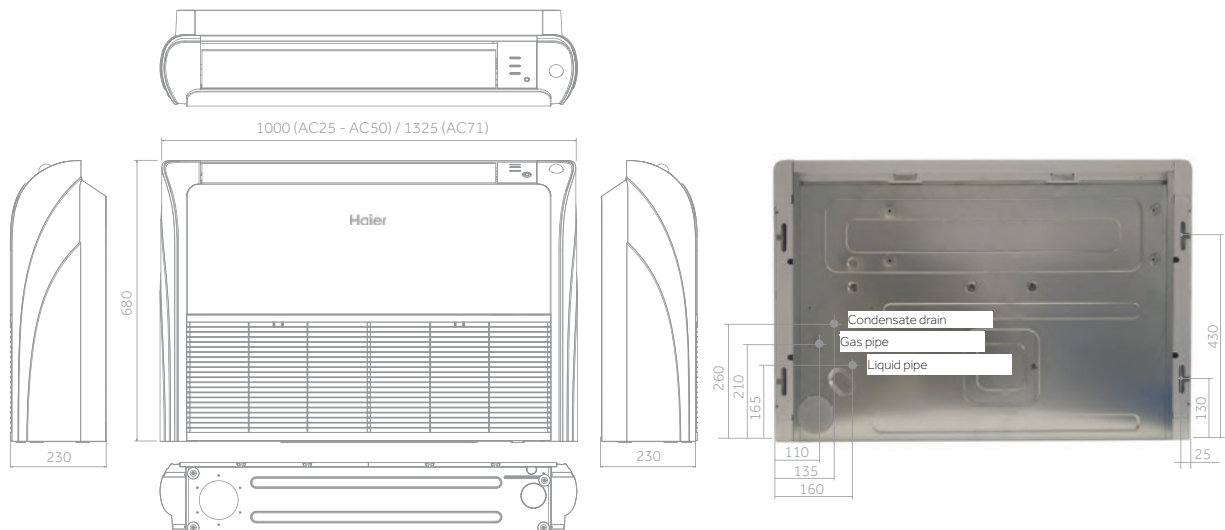

INDOOR UNIT	Model		AC25S2SG1FA(H)	AC35S2SG1FA(H)	AC50S2SG1FA(H)	AC71S2SG1FA(H)
Performance data						
Output power - COOLING	nom (min-max)	kW	2,50	3,50	5,00	7,10
Output power - HEATING	nom (min-max)	kW	3,10	4,00	5,80	7,50
Power supply		Ph/V/Hz	1/220~240/50/60	1/220~240/50/60	1/220~240/50/60	1/220~240/50/60
Treated air volume	(H/M/L/Q)	m3/h	580/480/380/280	750/620/500/400	880/750/650/500	1250/1128/930/840
Indoor Unit						
High sound power		dB	50	53	57	61
Sound pressure		dB(A)	35/32/28/26	39/36/33/30	44/41/38/35	43/40/38/35
Net dimensions	WxDxH	mm	1000x230x680	1000x230x680	1000x230x680	1325x230x680
Packaging dimensions	WxDxH	mm	1100x305x779	1100x305x779	1100x305x779	1425x305x779
Net/gross weight		kg	26,0/32,0	26,0/32,0	26,0/32,0	33,5/41,9
Installation data						
Liquid pipe	Ø	mm (inch)	6,35 (1/4)	6,35 (1/4)	6,35 (1/4)	9,52 (3/8)
Gas pipe	Ø	mm (inch)	9,52 (3/8)	9,52 (3/8)	12,70 (1/2)	15,88 (5/8)

AC25 - AC35 - AC50 - AC71