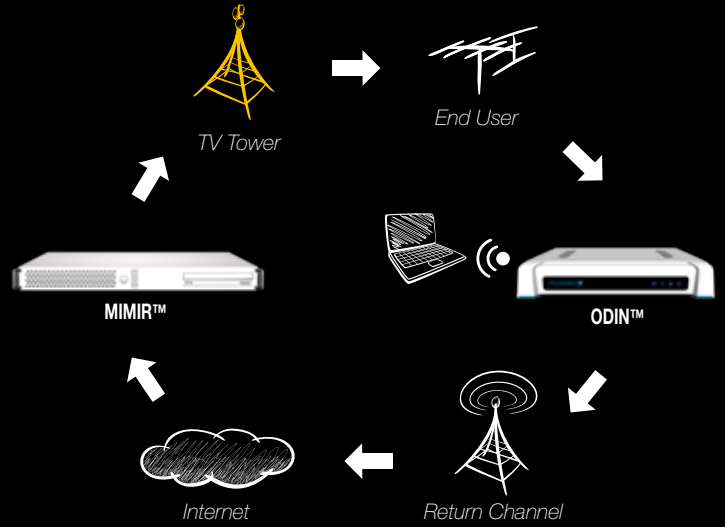

DVB-T2 / Mobile