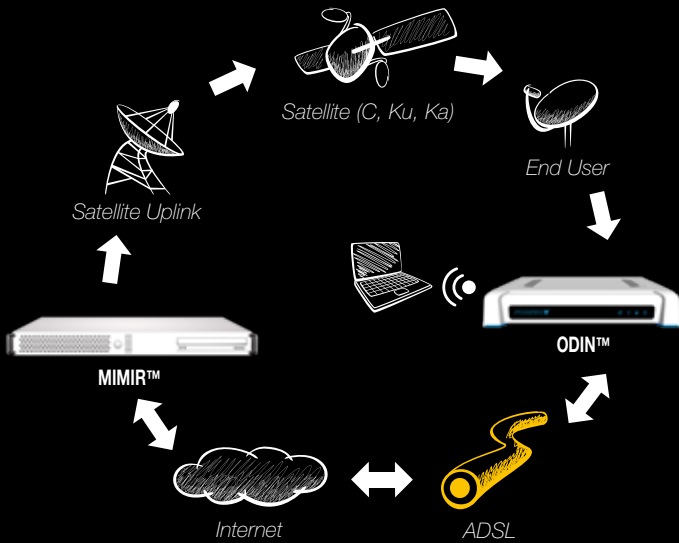

Hybrid Sat / Mobile

DVB-T2 / Mobile

Sat / ADSL

Sat / Inmarsat