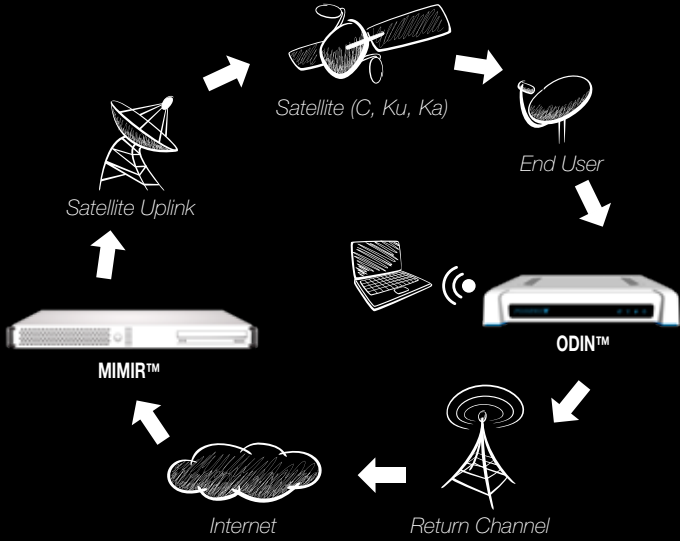

Hybrid Sat / Mobile