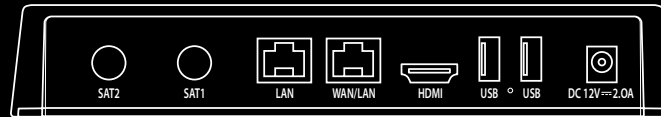

FREYA F-55 HYBRID SATELLITE TERMINAL

Internet access and TV/video viewing in one box.

Internet Connectivity

- Accelerate existing terrestrial infrastructure to broadband capabilities
- Supports 2G/3G/ADSL/WiMAX etc
- Integrated with the Mimir Hub

CPE Key parameters

- MPE/ULE support
- Wi-Fi hotspot
- Dual DVB-S2 tuners
- Remote control
- HDMI/Video out
- Store and playback function

Multicast

Everyone can now access Video on Demand services independent of location. Push down educational material or your latest TV series.

On demand Acceleration

Get the best user performance by combining and/or switch between the technologies. Use e.g. mobile for the low latency applications and satellite for streaming or both when needed.

Bonding of traffic

We bond all technologies but in low latency 2G networks it makes a great difference to bond two channels. Just add a 2nd USB dongle.

FORSWAY™

Forsway Scandinavia AB, Kanikegränd 3B, 541 34 Skövde Sweden
Mail: info@forsway.com, Phone: +46 500 44 89 73, Web: www.forsway.com