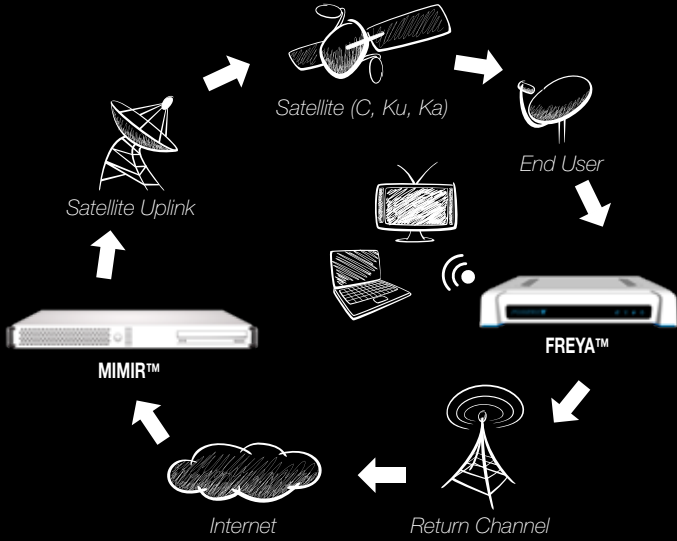

Hybrid Sat / Mobile