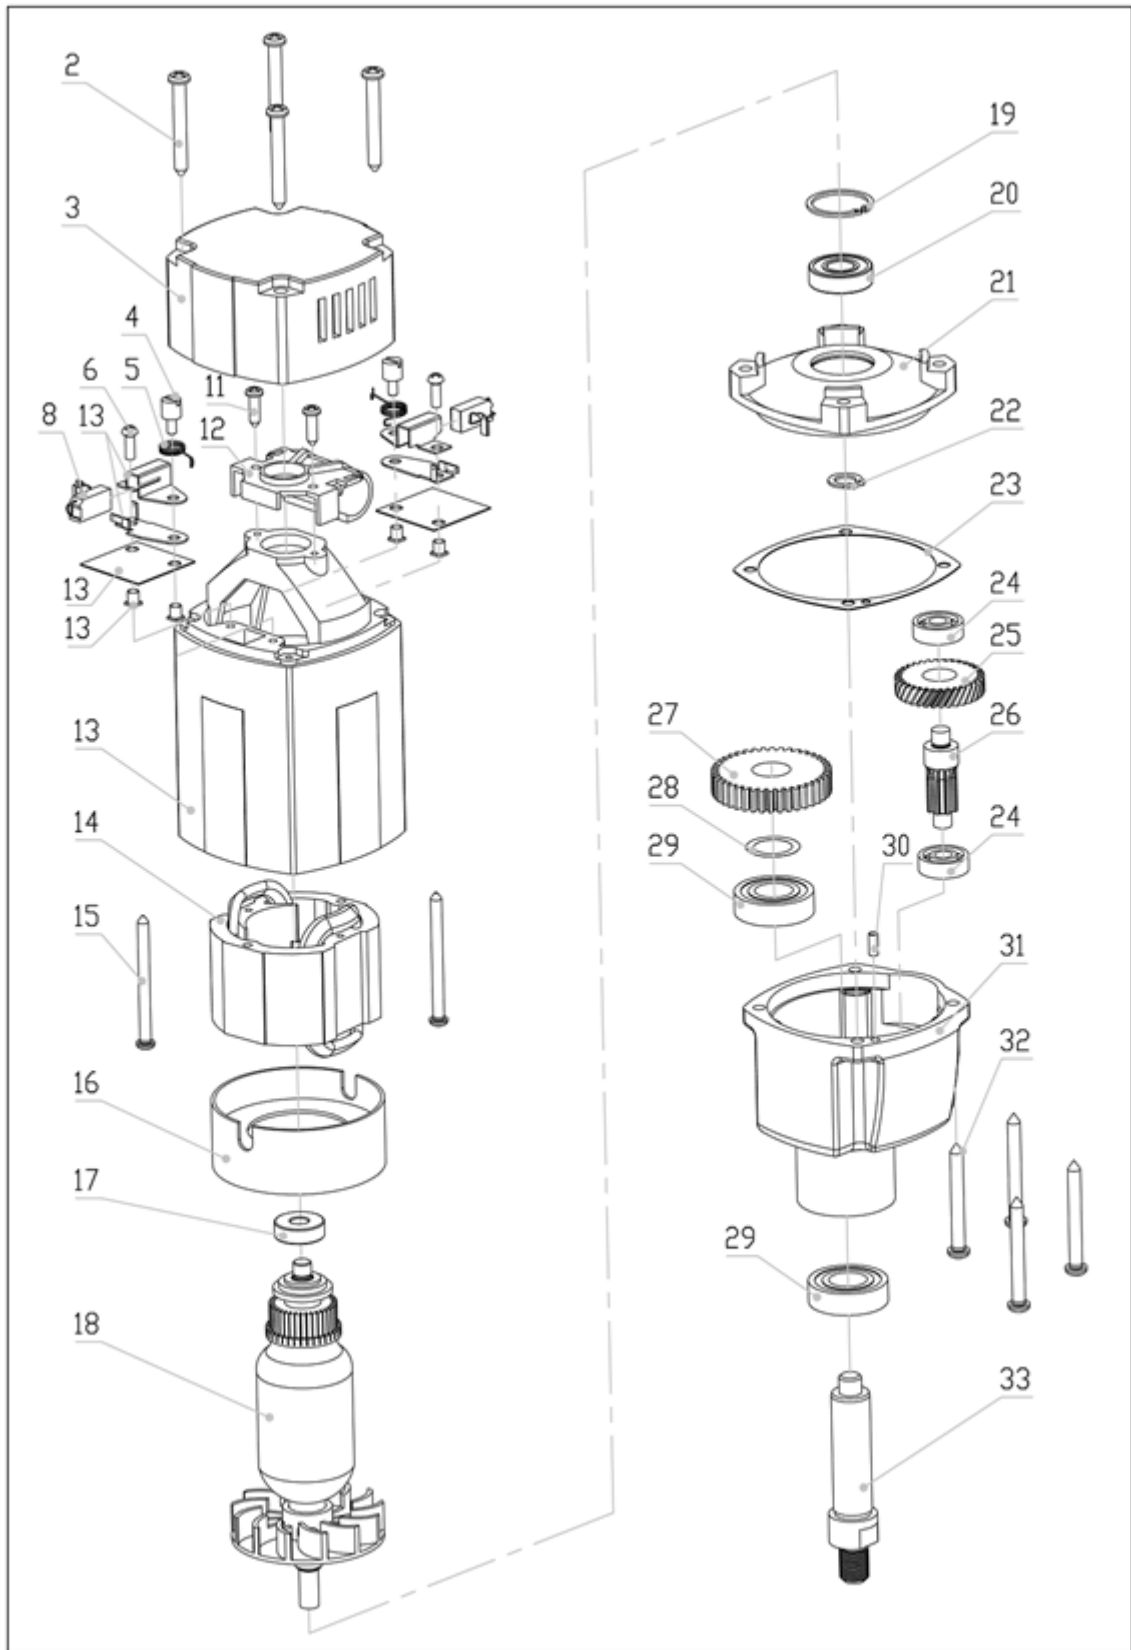

## **ECO.32 – V4**

Is your serial number missing? Please contact Euroboor and ask them for more information.

Last update: August 25th, 2020

Nr.	Articlenr.	Description
1	032.0101	Motorunit 220-240v
	032.0102	Motorunit 110-120v
2	032.0106	Screw BK4,8x55
3	032.0111	End Cover
4	032.0136	Screw for spring
5	032.0141	Spring
6	032.0142	Screw M4x15
8	032.0146	Carbon Brush Set 220v
	032.0147	Carbon Brush set 110v
11	032.0116	Screw 4,2x13
12	032.0131	Adaptor Ring Cap
13	032.0241	Housing
14	032.0151	Field 220v
	032.0152	Field 110v
15	032.0156	Screw 4x55
16	032.0161	Baffle
17	032.0126	Bearing 608
18	032.0181	Armature 220-240v
	032.0182	Armature 110-120v
19	032.0166	Circlip 472/28
20	032.0171	Bearing 6001
21	032.0236	Inner Gear Plate
22	032.0176	Circlip 471/10
23	032.0237	Gasket small
24	032.0126	Bearing 608
25	032.0226	First Gear
26	032.0231	Axle 8T
27	032.0186	Spindle Gear
28	032.0191	Adaptor ring
29	032.0196	Bearing 6003
30	032.0211	Casing Pin
31	032.0206	Gear Casing
32	032.0216	Screw BK5x40
33	032.0201	Spindle Drive Shaft
34	020.0156	Screw SSM6x20
35	020.0111	Washer
36	032.0041	Top Fixing Plate 120mm
37	KSP.MS	Screw for Tank Holder
38	KSP.M/3	Tank Holder
39	032.0011/x	Slide
40	032.0026	Motorholder
41	032.0027	Screw SSM6x35
42	020.0145/2	Coolant ring