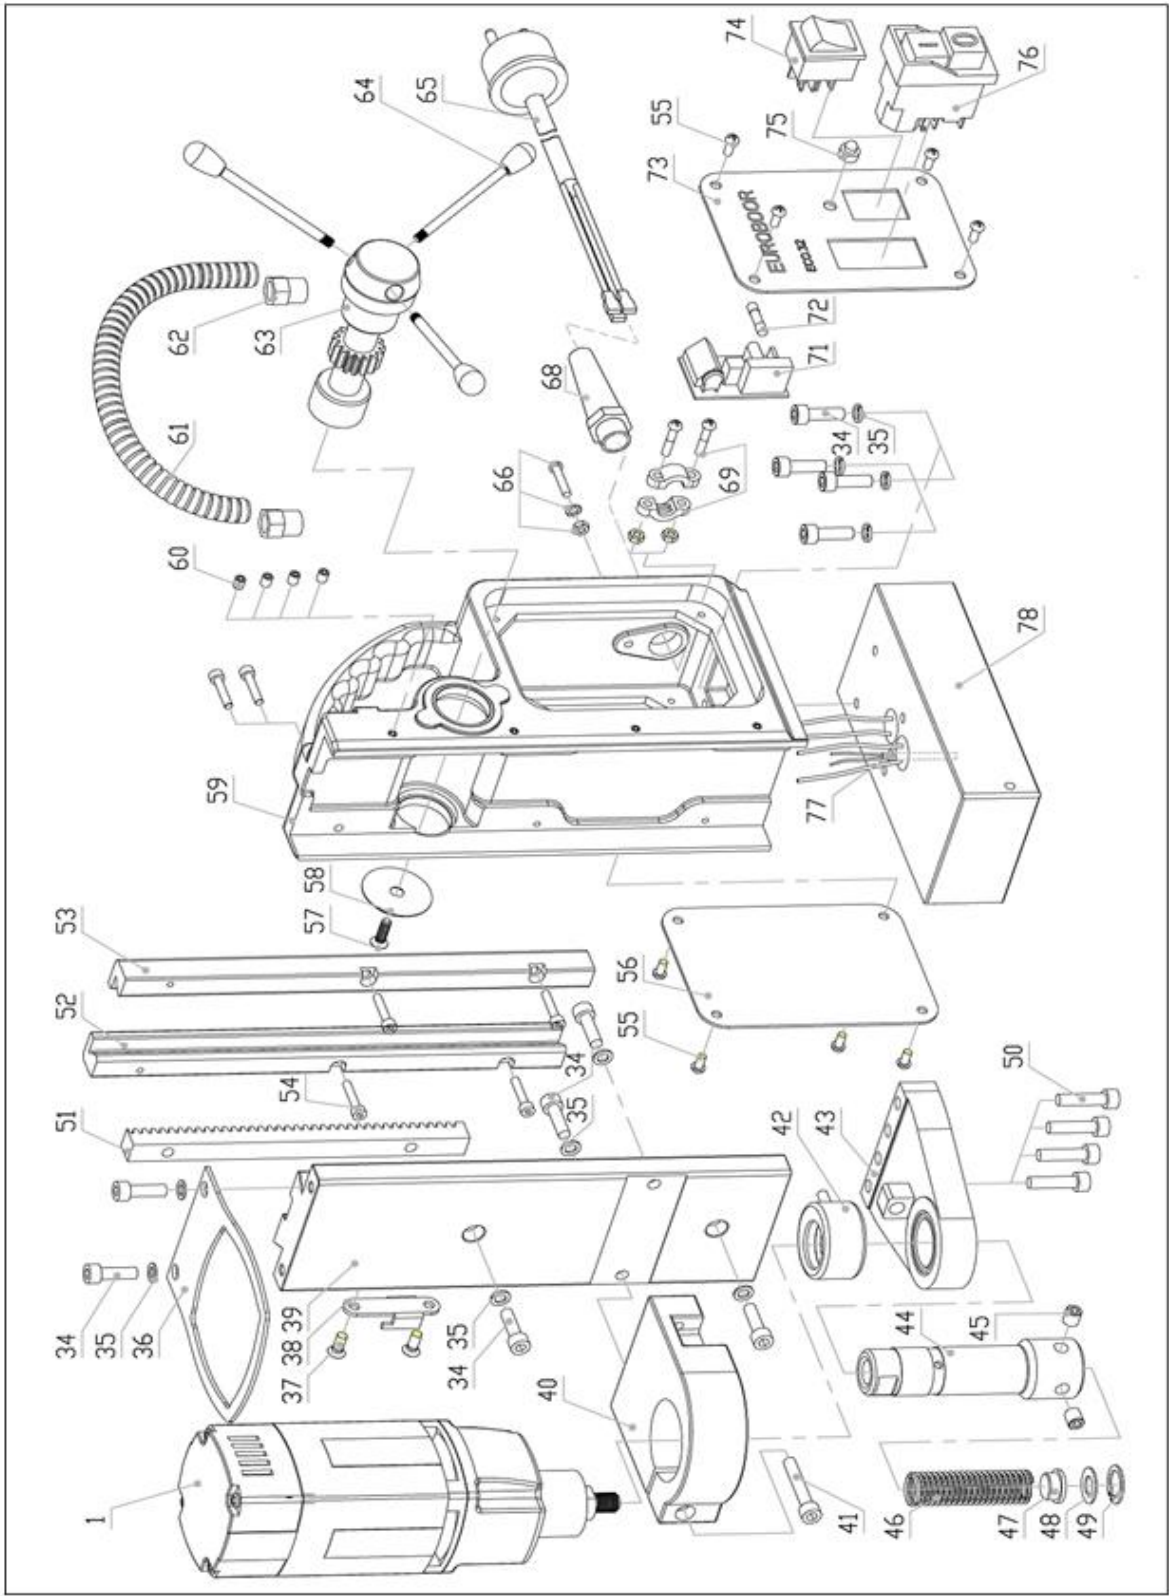

# Magnetic drilling machine

## **ECO.32 – V4**

Is your serial number missing? Please contact Euroboor and ask them for more information.

Last update: August 25th, 2020

Nr.	Articlenr.	Description
1	032.0101	Motorunit 220-240v
	032.0102	Motorunit 110-120v
2	032.0106	Screw BK4,8x55
3	032.0111	End Cover
4	032.0136	Screw for spring
5	032.0141	Spring
6	032.0142	Screw M4x15
8	032.0146	Carbon Brush Set 220v
	032.0147	Carbon Brush set 110v
11	032.0116	Screw 4,2x13
12	032.0131	Adaptor Ring Cap
13	032.0241	Housing
14	032.0151	Field 220v
	032.0152	Field 110v
15	032.0156	Screw 4x55
16	032.0161	Baffle
17	032.0126	Bearing 608
18	032.0181	Armature 220-240v
	032.0182	Armature 110-120v
19	032.0166	Circlip 472/28
20	032.0171	Bearing 6001
21	032.0236	Inner Gear Plate
22	032.0176	Circlip 471/10
23	032.0237	Gasket small
24	032.0126	Bearing 608
25	032.0226	First Gear
26	032.0231	Axle 8T
27	032.0186	Spindle Gear
28	032.0191	Adaptor ring
29	032.0196	Bearing 6003
30	032.0211	Casing Pin
31	032.0206	Gear Casing
32	032.0216	Screw BK5x40
33	032.0201	Spindle Drive Shaft
34	020.0156	Screw SSM6x20
35	020.0111	Washer
36	032.0041	Top Fixing Plate 120mm
37	KSP.MS	Screw for Tank Holder
38	KSP.M/3	Tank Holder
39	032.0011/x	Slide
40	032.0026	Motorholder
41	032.0027	Screw SSM6x35
42	020.0145/2	Coolant ring