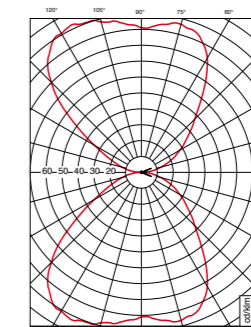

$\eta_{\text{Lb}} = 61\%$