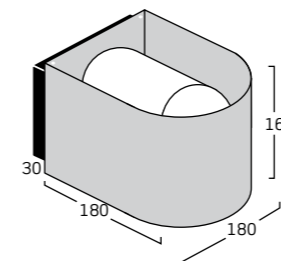

$\eta_{\text{Lb}} = 61\%$