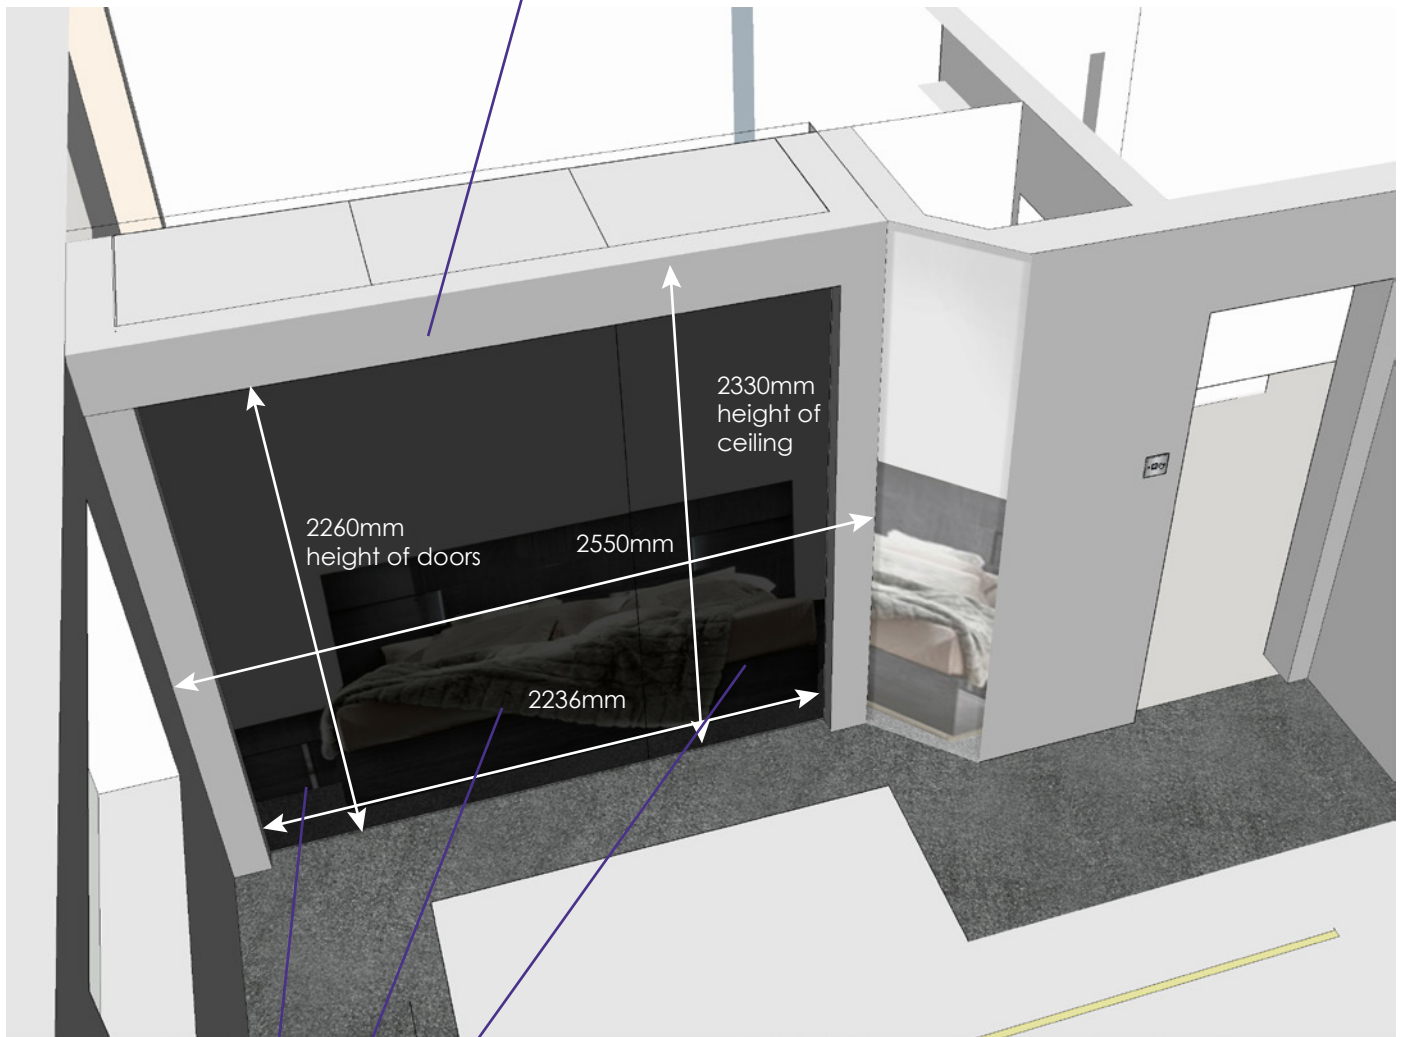

10 year guarantee. Read about the terms in the guarantee brochure.

SIZE
100x58 cm

100x58 cm

50x58 cm

75x58 cm

Drawer with glass front
KOMPLEMENT
White

£28
75x58 cm
Article no: 102.466.95
The price reflects selected options
[View more product information](#)

10 year guarantee. Read about the terms in the guarantee brochure.

SIZE
75x58 cm

100x58 cm

50x58 cm

75x58 cm

No store selected

Wardrobe Spec

Design Overview - External

This is an 80mm recess at the minute. Build out as a wall continuation to the edge of the doors to give a true fitted finish. The doors could slightly slide into it.

The internals are built on 3 x PAX 768mm width = 2304mm
(68mm difference with doors listing - discuss with joiner)

Wardrobe Spec

Design Overview - Power Supply for TV (middle section)

Double socket built into the middle section of the wardrobe to power TV. Joiner will need to cut hole and fix and electrician bring power to it. If the electrician is in after the joiner the joiner need to leave to make ready and leave correct cabling ready for electrician to hook up.