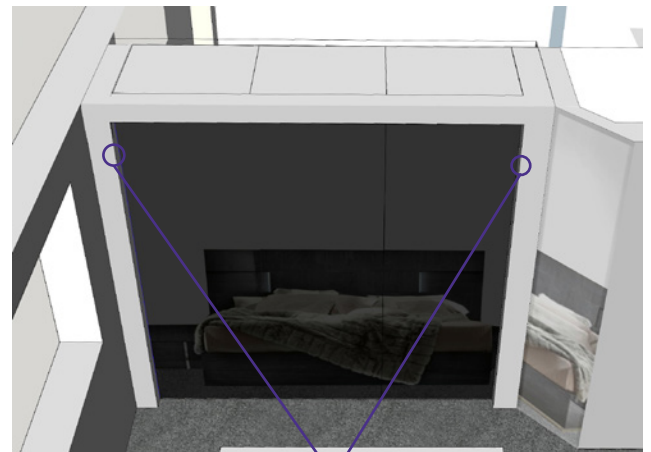

Design Overview - Power Supply for Internal Lighting (left and right sections)

Biard Aluminium PIR Sensor Under Cabinet Light 1000mm

Product Code: FDA00110

Power feeds for internal lights coming through new stud extension and side of left and right shell