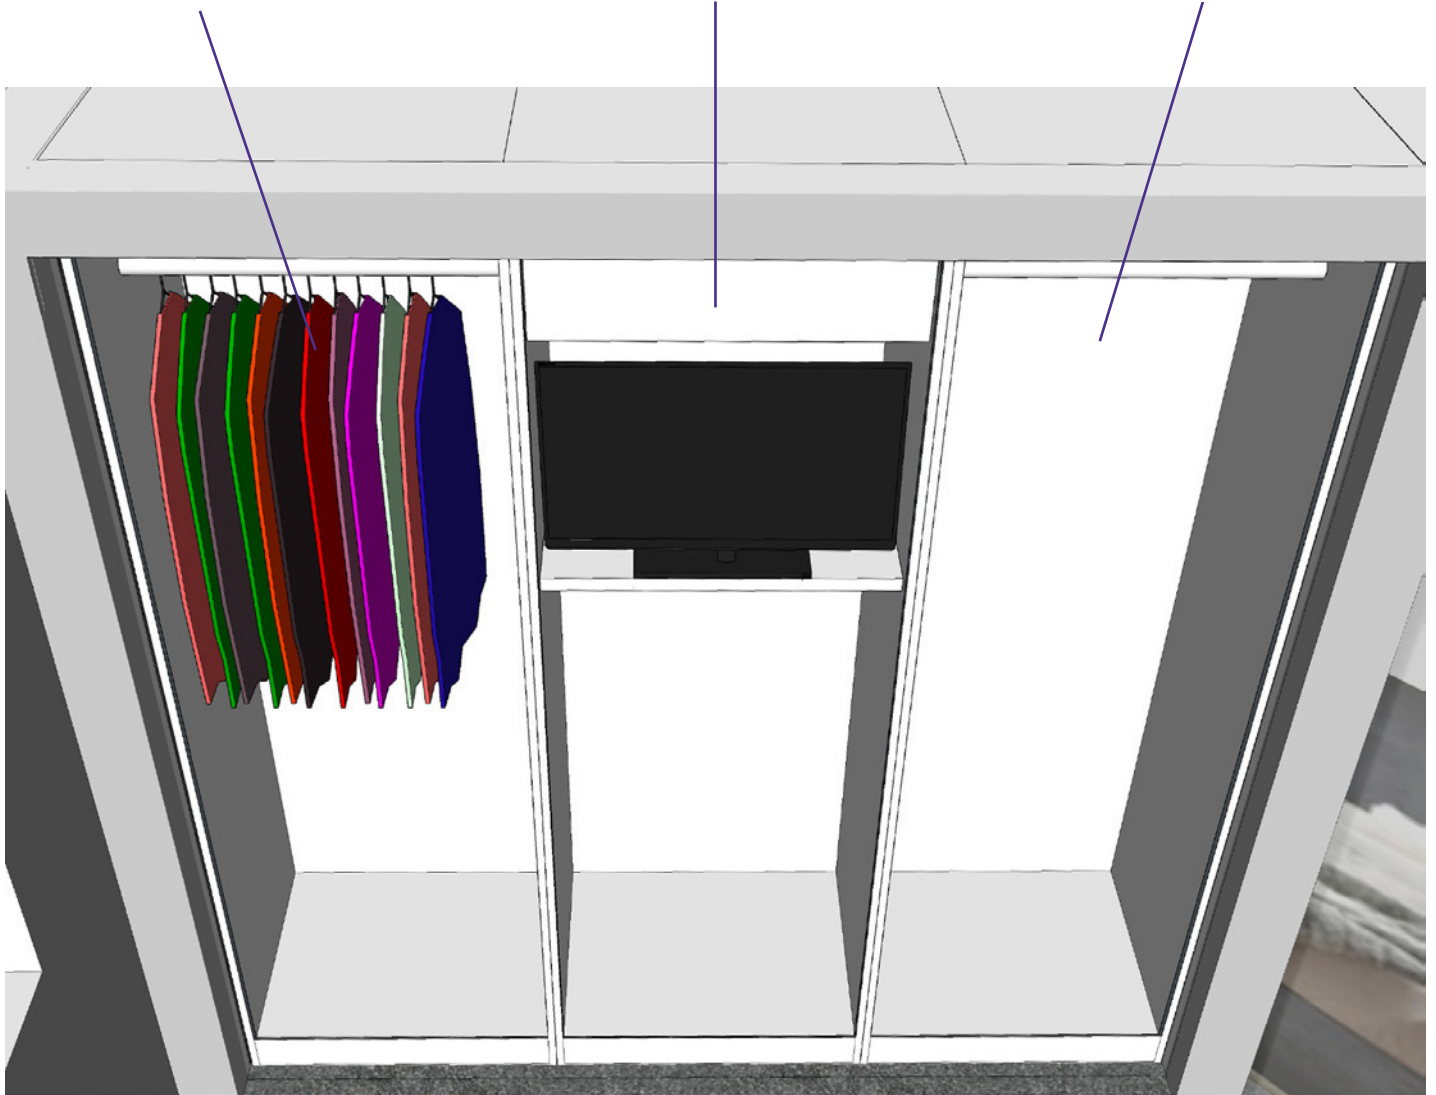

Wardrobe Spec

Design Overview - Power Supply for TV (middle section)

Double socket built into the middle section of the wardrobe to power TV. Joiner will need to cut hole and fix and electrician bring power to it. If the electrician is in after the joiner the joiner need to leave to make ready and leave correct cabling ready for electrician to hook up.

Rather than the original bulkhead light idea we could use internal sensor activated LED strip lighting.

See the product to left for an example.

This product is 1000mm and our units are only 750mm. We could source another size or may be able to cut these down to size.

Wardrobe Spec

Design Overview - Internal Elements

LEFT SECTION
PERSONAL SIDE

MIDDLE SECTION
TV AND SHARED SPACE

RIGHT SECTION
PERSONAL SIDE

LEFT SECTION IDEAS

- Top - hanging space and LED Lighting
- Bottom - a range of drawers and inserts
- [Pull out tray with insert](#)
- [Glass Shelves](#)
- [Drawer with Glass Front](#)
- [Shelf](#)
- [Pull Out Tray with Shoe Rail](#)